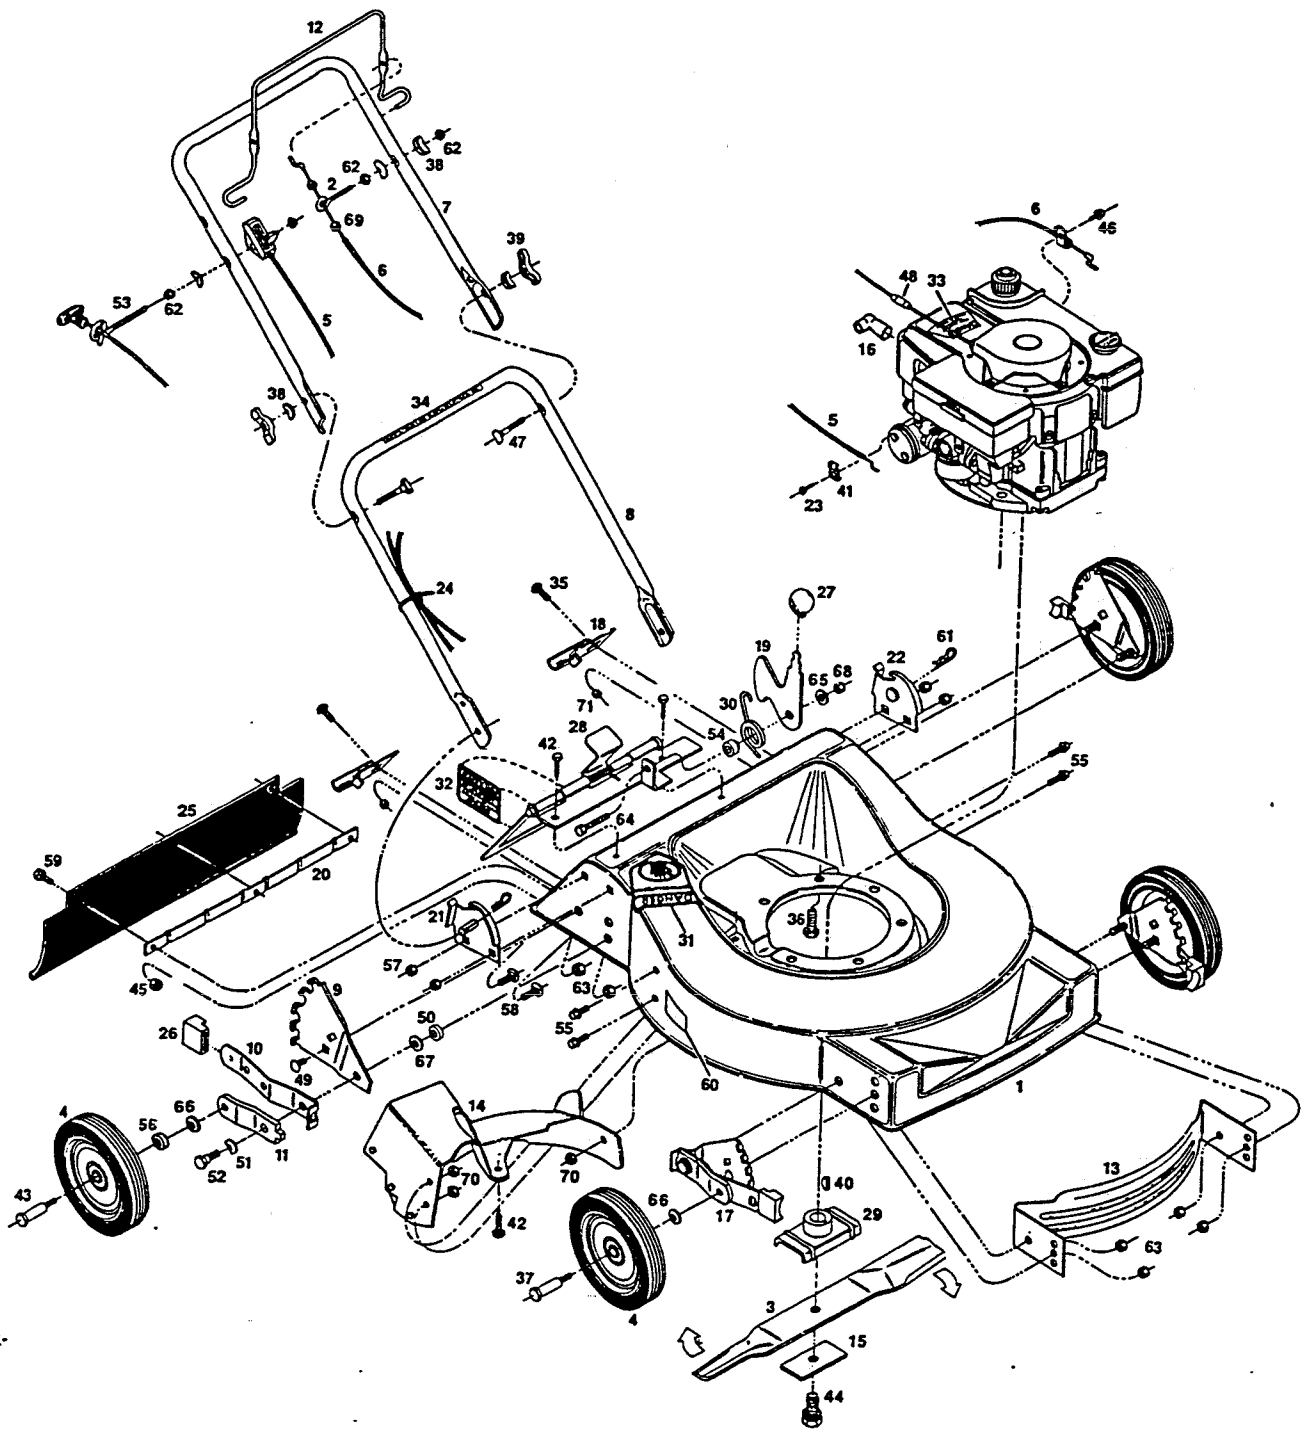

21" Rear Bagger CERBT-21D

PARTS LIST

Index No.	Part No.	Description	Index No.	Part No.	Description
1	028779	Deck - 21"	32	144162	Decal - Door Caution
2	152140	Eyebolt - Cable Mounting	33	144204	Decal - Blade Warning
3	030338	Blade 21" Offset	34	144899	Decal - Starting Instructions
4		Wheel Assemblies •	35	150011	Bolt - Carriage 1/4-20 x 1/2 Gr. 5
	040733	8" Plastic - White - Slick - Nylon Bearing	36	457168	Bolt - 3/8 - 16 x 7/8 Thread Forming
	040741	8" Plastic - White - Cog - Nylon Bearing	37	150060	Shoulder Bolt - Wheel Front
	040030	8" Plastic - White - Rib - Roller Bearing	38	150201	Washer - Curved 5/16
	040303	8" Plastic - White - Cog - Roller Bearing	39	150235	Wing Nut 5/16-18
	040451	8" Steel - White - Rib - Ball Bearing	40	150276	Woodruff Key No. 6
	040634	8" Steel - White - Cog - Ball Bearing	41	150318	Cable Clamp
	041111	8" Steel - White - Rib - Flange Bearing	42	150623	Screw - Hex Head Sheet Metal No. 10 x 5/8
	040857	8" Plastic - White - Diamond - Nylon Bearing	43	150730	Shoulder Bolt - Wheel Rear
	040865	8" Plastic - White - Diamond - Roller Bearing	44	152496	Bolt - Blade w/Lockwasher
5	051078	Control - Throttle w/Cable	45	452318	Locknut - 10-24 Hex
6	050971	Cable - Engine/Blade Control	46	152157	Hex Washer Hd No. 10-32 x 1/4 SEMS
7	071076	Handle - Upper	47	151928	Bolt - Curved Head Crg 5/16-18 x 1 1/4
8	071449	Handle - Lower	48	152074	Rope Stop
9	090589	Back Plate - Height Adjuster	49	152405	Bolt - Carriage 3/8-16 x 1/4
10	090613	Setting Lever - Height Adjuster	50	152413	Washer - Plastic - Height Adjuster
11	090977	Wheel Lever - Height Adjuster	51	152421	Washer - Spring - Height Adjuster
12	104687	Ball - Engine/Blade Control	52	153643	Shoulder Bolt - Height Adjuster
13	105825	Baffle - Front	53	152371	Rope Guide
14	127191	Baffle - Rear	54	152637	Spacer - Catcher Latch
15	106005	Blade Washer	55	152660	Bolt - Hex Washer Head 1/4-20 x 1/2
16	110833	Cover - Spark Plug	56	152686	Spacer - Rear Wheel
17	128686	Height Adjuster Assembly	57	310151	Locknut - 5/16-18 Nylock
18	106930	Catcher Frame Bracket	58	313510	Bolt - Carriage 5/16-18 x 3/4
19	108324	Catcher Latch	59	458687	Bolt - Hex Head 10-24 x 1/2
20	107151	Trailing Shield Mounting Strip	60	714170	Decal - Model/Rating
21	106807	Handle Bracket - Right Hand	61	715011	Hitch Pin No.3
22	106815	Handle Bracket - Left Hand	62	715037	Locknut 1/4-20 Keps
23	152249	Screw - Hex Washer Head 10-32 x 3/8	63	715086	Locknut 3/8-16 Top
24	110379	Cable Tie	64	715292	Bolt - Hex Head 1/4-20 x 1
25	111625	Trailing Shield - Plastic	65	715300	Washer 1/4"
26	111260	Plastic Tip - Height Adjuster	66	715607	Washer - Belleville
27	111369	Knob - Catcher Latch	67	715417	Washer - 3/8 SAE
28	127167	Door Assembly	68	715508	Locknut 1/4-20 Top
29	126466	Blade Adapter	69	152223	Hex Jam Nut 5/16-24
30	133371	Torsion Spring - Catcher Latch	70	451419	Locknut 1/4-20 Flanged Top
31	143115	Decal - Danger	71	715078	Nut - Flange Whiz 1/4-20