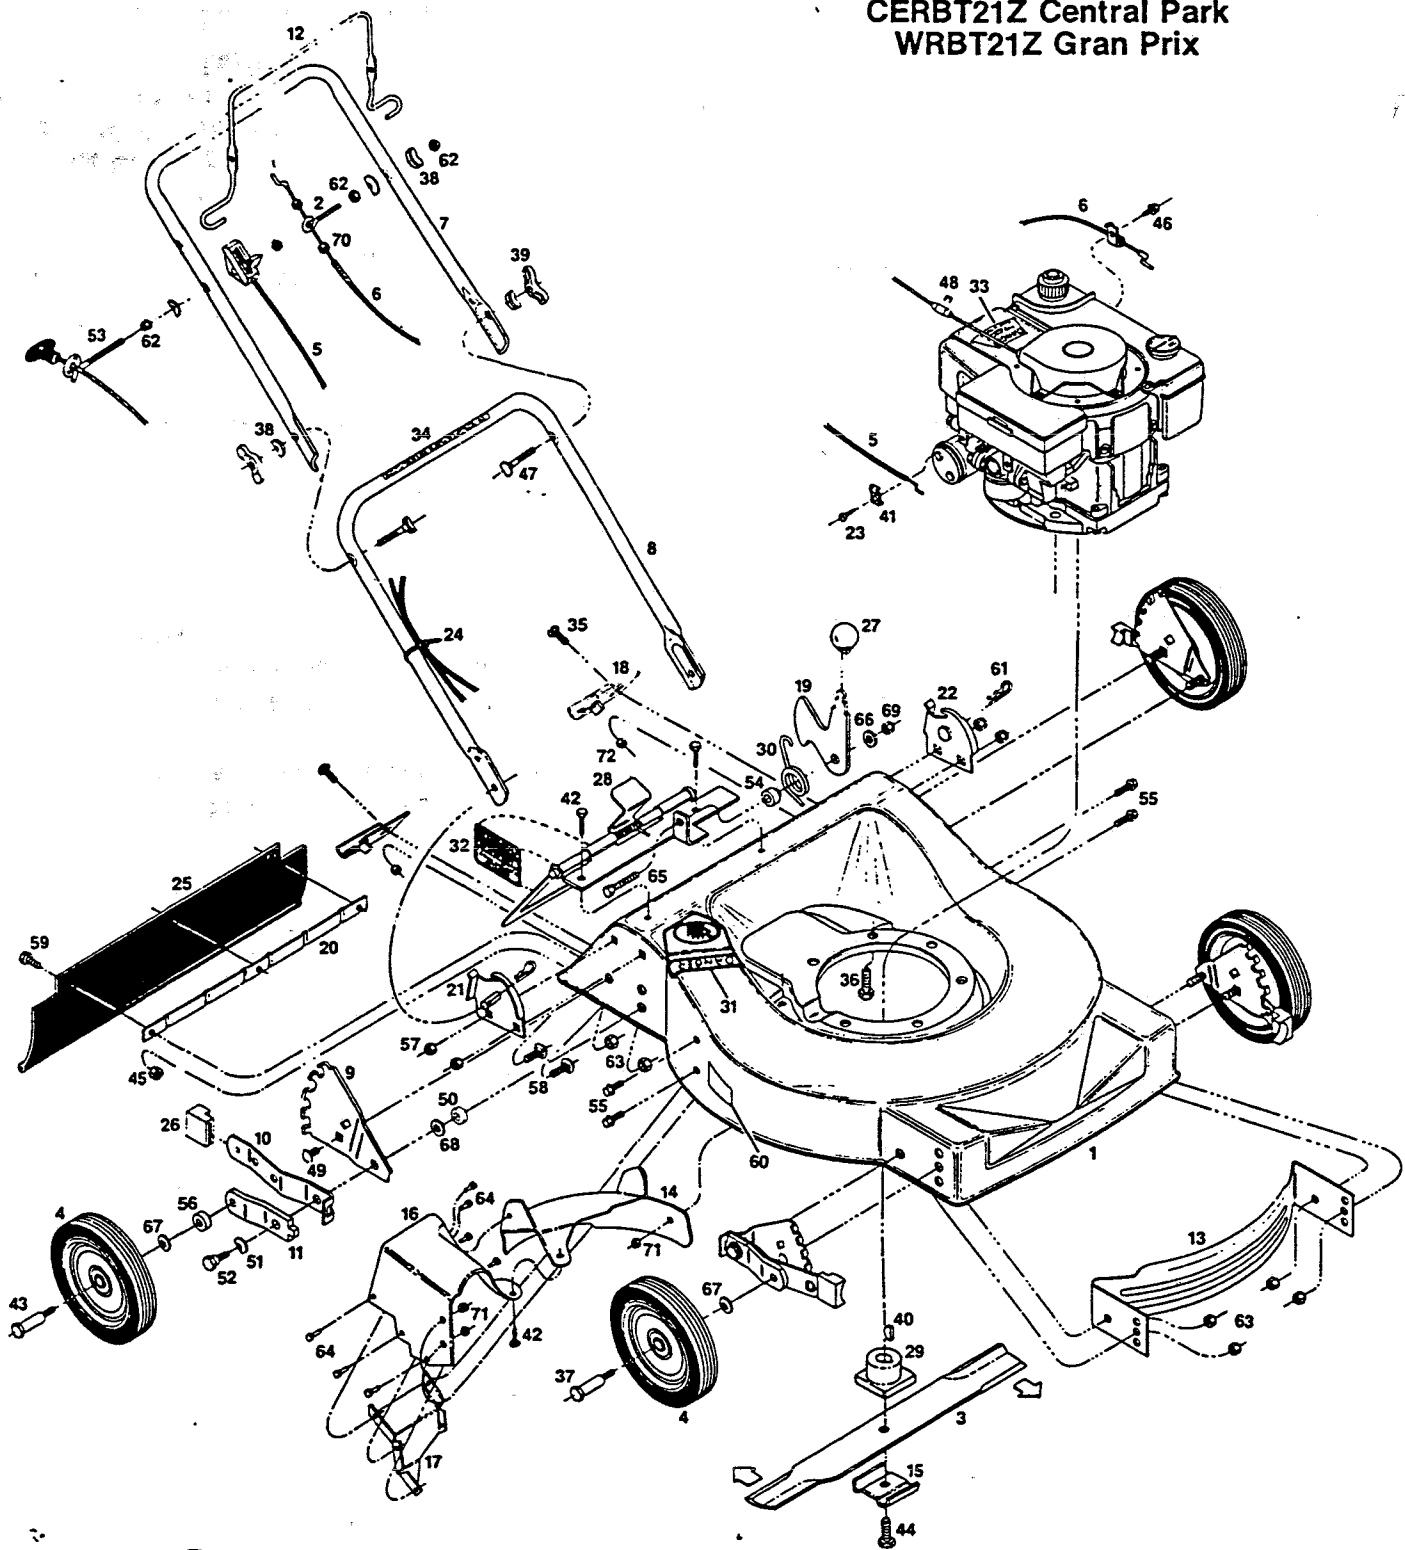

21" Rear Bagging Rotary Mower

CERBT21Z Central Park
WRBT21Z Gran Prix

GRASS CATCHER

INDEX NO.	PART NO.	DESCRIPTION
1	102640	CATCHER HOOP
2	106450	CATCHER FRAME
3	151464	CONNECTOR
4	160598	CATCHER BAG*