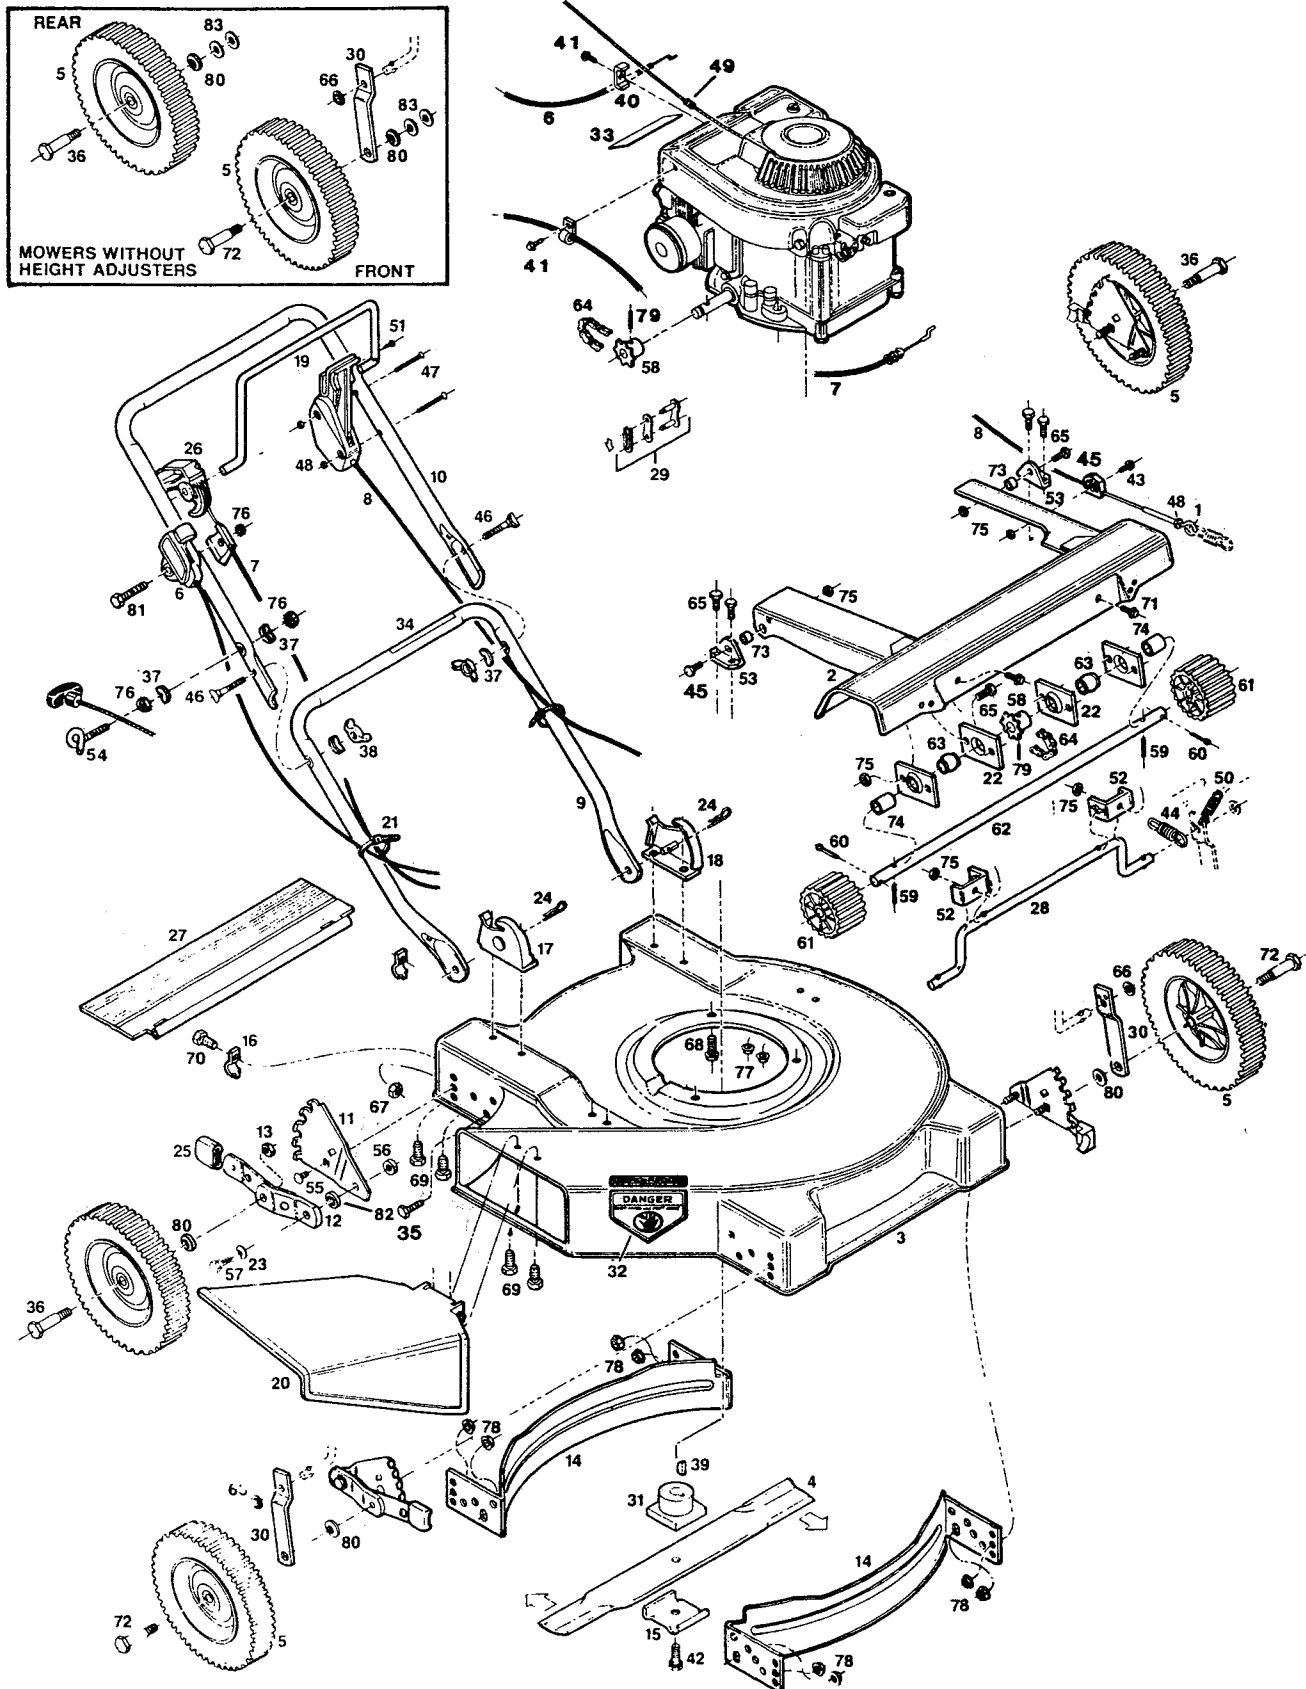

22" SELF-PROPELLED SIDE DISCHARGE ROTARY MOWER

MODEL: CES22-J

WRSP22-J

Grass Catcher Model: GC6AA P/N 161018

Repl. Bag: P/N 161158

22" SELF-PROPELLED SIDE DISCHARGE ROTARY MOWER

MODEL: CES22-J

WRSP22-J

Grass Catcher Model: GC6AA P/N 161018

Repl. Bag: P/N 161158

Index No.	Part No.	Description	Index No.	Part No.	Description
1	153890	Eyebolt	40	150318	Cable Clamp
2	012831	Cover Assembly w/o Ht. Adj.	41	150623	Screw Hex Head Sht. Metal #10 x 5/8
	012823	Cover Assembly w/Ht. Adj.	42	162024	Bolt-Blade 3/8-24 x 1-1/4 Gr. 8
3	019794	Deck - 22"	43	151522	Bolt #10-24 x 3/8
4	030049	Blade 22" Flat	44	775858	Spring - Drive Control
5		Wheel Assemblies*	45	159004	Bolt - 1/4-20 x 3/4
	041855	Wheel - 8" Steel White Cog	46	151928	Bolt - Curved Head Square 5/16-18 x 1 3/4
	041921	Wheel - 8" Plastic White Cog	47	151944	Bolt - Oval Head Machine, #10-24 x 2
	041913	Wheel - 7" Plastic White Cog	48	151985	Nut - Hex #10-24
6	051219	Control - Throttle w/Cable	49	152074	Rope Stop
7	052225	Cable - Engine/Blade Control	50	775817	Spring - Pinion Assy.
8	051607	Control - Ground Drive	51	152181	Screw - Bail Retaining
9	071563	Handle - Lower	52	771691	Bracket
10	071092	Handle - Upper	53	769067	Bracket - Pinion Tube
	071100	Handle - Upper Cushioned*	54	152371	Rope Guide
11	091249	Back Plate - Ht. Adjuster*	55	152405	Bolt - Carriage 3/8-16 x 3/4*
12	085019	Wheel Arm Assy.	56	156182	Washer - Plastic*
13	715524	Locknut 3/8-16 Jam	57	156125	Shoulder Bolt - Ht. Adjuster*
14	101519	Baffle - Rear & Front*	58	170142	Sprocket - 8 Tooth
15	106336	Washer - Blade Adapter	59	314096	Roll Pin 3/16 x 1-1/4
16	106914	Clip - Trailing Shield	60	317016	Cotter Pin 1/8 x 1
17	107086	Handle Bracket - R.H.	61	416693	Pinion
18	107094	Handle Bracket - L.H.	62	417741	Shaft w/o Ht. Adj.
19	097659	Bail - Engine/Blade Control		417766	Shaft w/Ht. Adj.
20	394619	Chute Deflector Assembly	63	423319	Bearing
21	110379	Cable Tie	64	425306	Chain
22	463778	Bearing Plate	65	449587	Bolt - Hex Head 1/4-20 x 5/8
23	152421	Spring Washer	66	452250	Push Nut
24	715011	Hitch Pin	67	452318	Nut - Nylon Insert #10-24
25	112540	Plastic Tip - Ht. Adjuster*	68	457168	Bolt - Thread Form 3/8-16 x 7/8
26	111526	Actuator-Engine Control	69	457499	Bolt - Thread Form 1/4-20 x 1/2
27	114405	Trailing Shield - 22" w/o Ht. Adj.	70	458687	Bolt - #10-24 x 1/2
	114421	Trailing Shield - 22" w/Ht. Adj.	71	459206	Bolt - Flange Head, 1/4-20 x 5/8
28	783605	Rod - Engagement w/o Ht. Adj.	72	158733	Bolt - Shoulder Front
	783613	Rod - Engagement w/Ht. Adj.	73	468355	Spacer Pivot
29	120295	Master Link #65	74	468405	Spacer - w/Ht. Adj.
30	778696	Actuator Arm - 8" Wheel		468397	Spacer - w/o Ht. Adj.
	108878	Actuator Arm - 7" Wheel	75	715508	Nut - Top Lock 1/4-20
31	133231	Blade Adapter	76	715037	Nut - Kep 1/4-20
32	144063	Decal - Danger	77	451419	Nut - Top Lock Flange 1/4-20
33	009415	Decal - Blade Warning	78	451492	Nut 3/8-16 TopLock Flange
34	715557	Decal - Starting Instructions	79	715193	Roll Pin 3/16 x 1
35	715201	Bolt - 3/8-16 x 3/4 w/o Ht. Adj.	80	715607	Washer - Belleville
36	150730	Shoulder Bolt - Rear	81	153874	Bolt - 1/4-20 x 2 1/4 Hex Head
37	150201	Washer - Curved 5/16	82	156877	Washer - 3/8 Hardened
38	150235	Wingnut 5/16-18	83	715417	Washer - 3/8 SAE
39	150276	Woodruff Key #6			

• INDICATES OPTIONAL EQUIPMENT

• INDICATES OPTIONAL EQUIPMENT