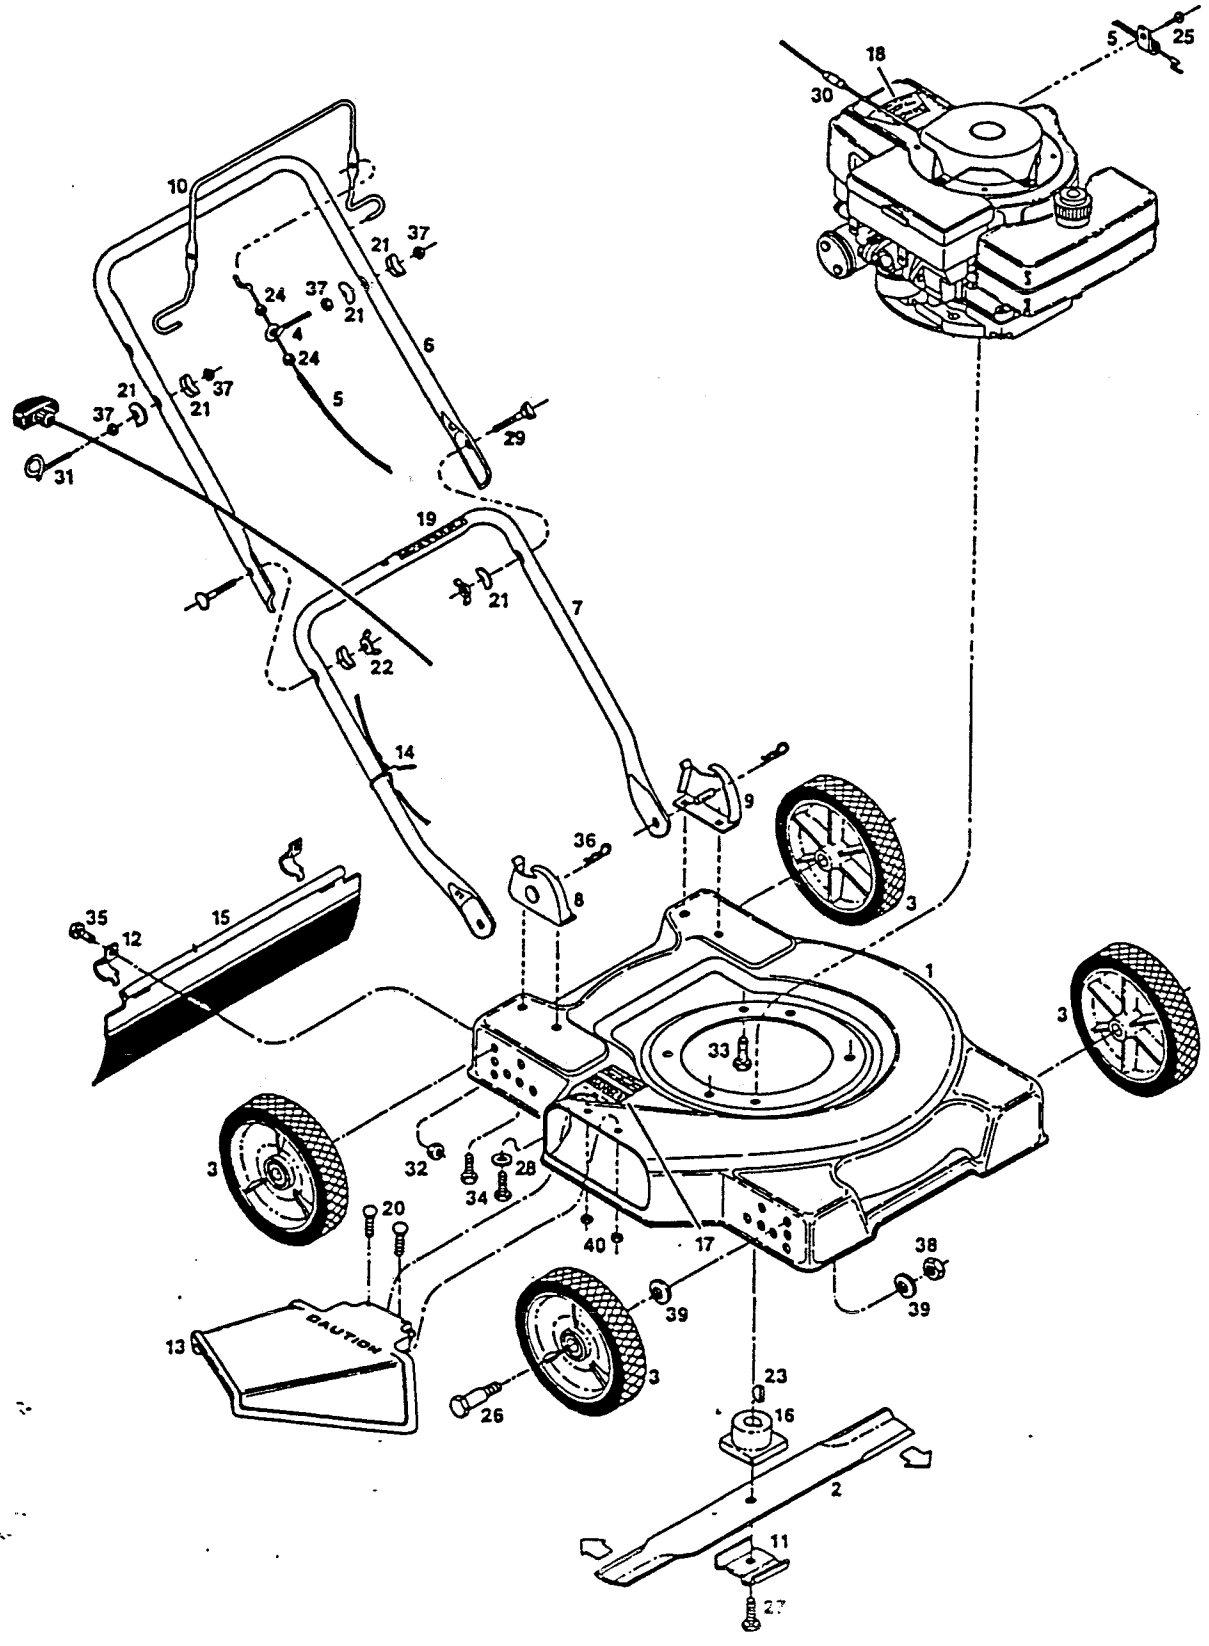

19"/20"/22" Rotary Mower
 CHPB20D
 CHP22D
 L193TD
 OP193TL

Grass Catcher - GC6A
 (Not Shown)

19"/20"/22" Rotary Mower
CHPB20D
CHP22D
L193TD
OP193TD

INDEX NO.	PART NO.	DESCRIPTION	INDEX NO.	PART NO.	DESCRIPTION
1	020016	Deck 19"	18	144204	Decal - Blade Warning
	024588	Deck 20"	19	144899	Decal - Starting Instructions
	020214	Deck 22"	20	150011	Bolt - Carriage 1/4-20 x 5/8
2	030023	Blade - 19" Flat	21	150201	Washer - Curved 5/16
	030031	Blade 20" Flat	22	150235	Wingnut 5/16-18
	030049	Blade 22" Flat	23	150276	Woodruff Key #6
3	041012	Wheel - 6" Plastic-Diamond	24	152223	Nut - Jam Hex 5/16-24
	040196	Wheel - 6" Plastic-Diamond- Low Profile	25	152157	Bolt - Hex Head 10-32 x 1/4
	040246	Wheel - 6" Plastic Diamond	26	150730	Shoulder Bolt - Wheel
4	152140	Eyebolt - Cable Mounting	27	150862	Bolt - Blade 3/8-24 x 1-1/4 Gr. 8
5	051011	Cable - Engine/Blade control*	28	151555	Washer 1/4-22" Deck Only
6	021386	Handle - Upper	29	151928	Bolt - Curved Head 5/16-18 x 1-3/4
7	020206	Handle - Lower	30	152074	Rope Stop
8	107086	Handle Bracket - Right Hand	31	152371	Rope Guide
9	107094	Handle Bracket - Left Hand	32	452318	Nut #10-24 HX Nylon Insert
10	104687	Bail - Engine/Blade Control*	33	457168	Bolt - Hex Head Self Tap 3/8-16 x 7/8
11	106336	Washer - Blade Adapter	34	457499	Bolt - Self Tap 1/4-20 x 5/8
12	106914	Clip - Trailing Shield	35	458687	Bolt #10-24 x 1/2
13	110221	Chute Deflector Assembly*	36	715011	Hairpin Cotter
14	110379	Cable Tie	37	715037	Nut - Keps 1/4-20
15	111583	Trailing Shield*	38	715086	Locknut 3/8-16 Top
16	133231	Blade Adapter	39	715417	Washer Flat 3/8 SAE
17	144063	Decal - C.P.S.C. Danger	40	715508	Locknut 1/4-20 Top