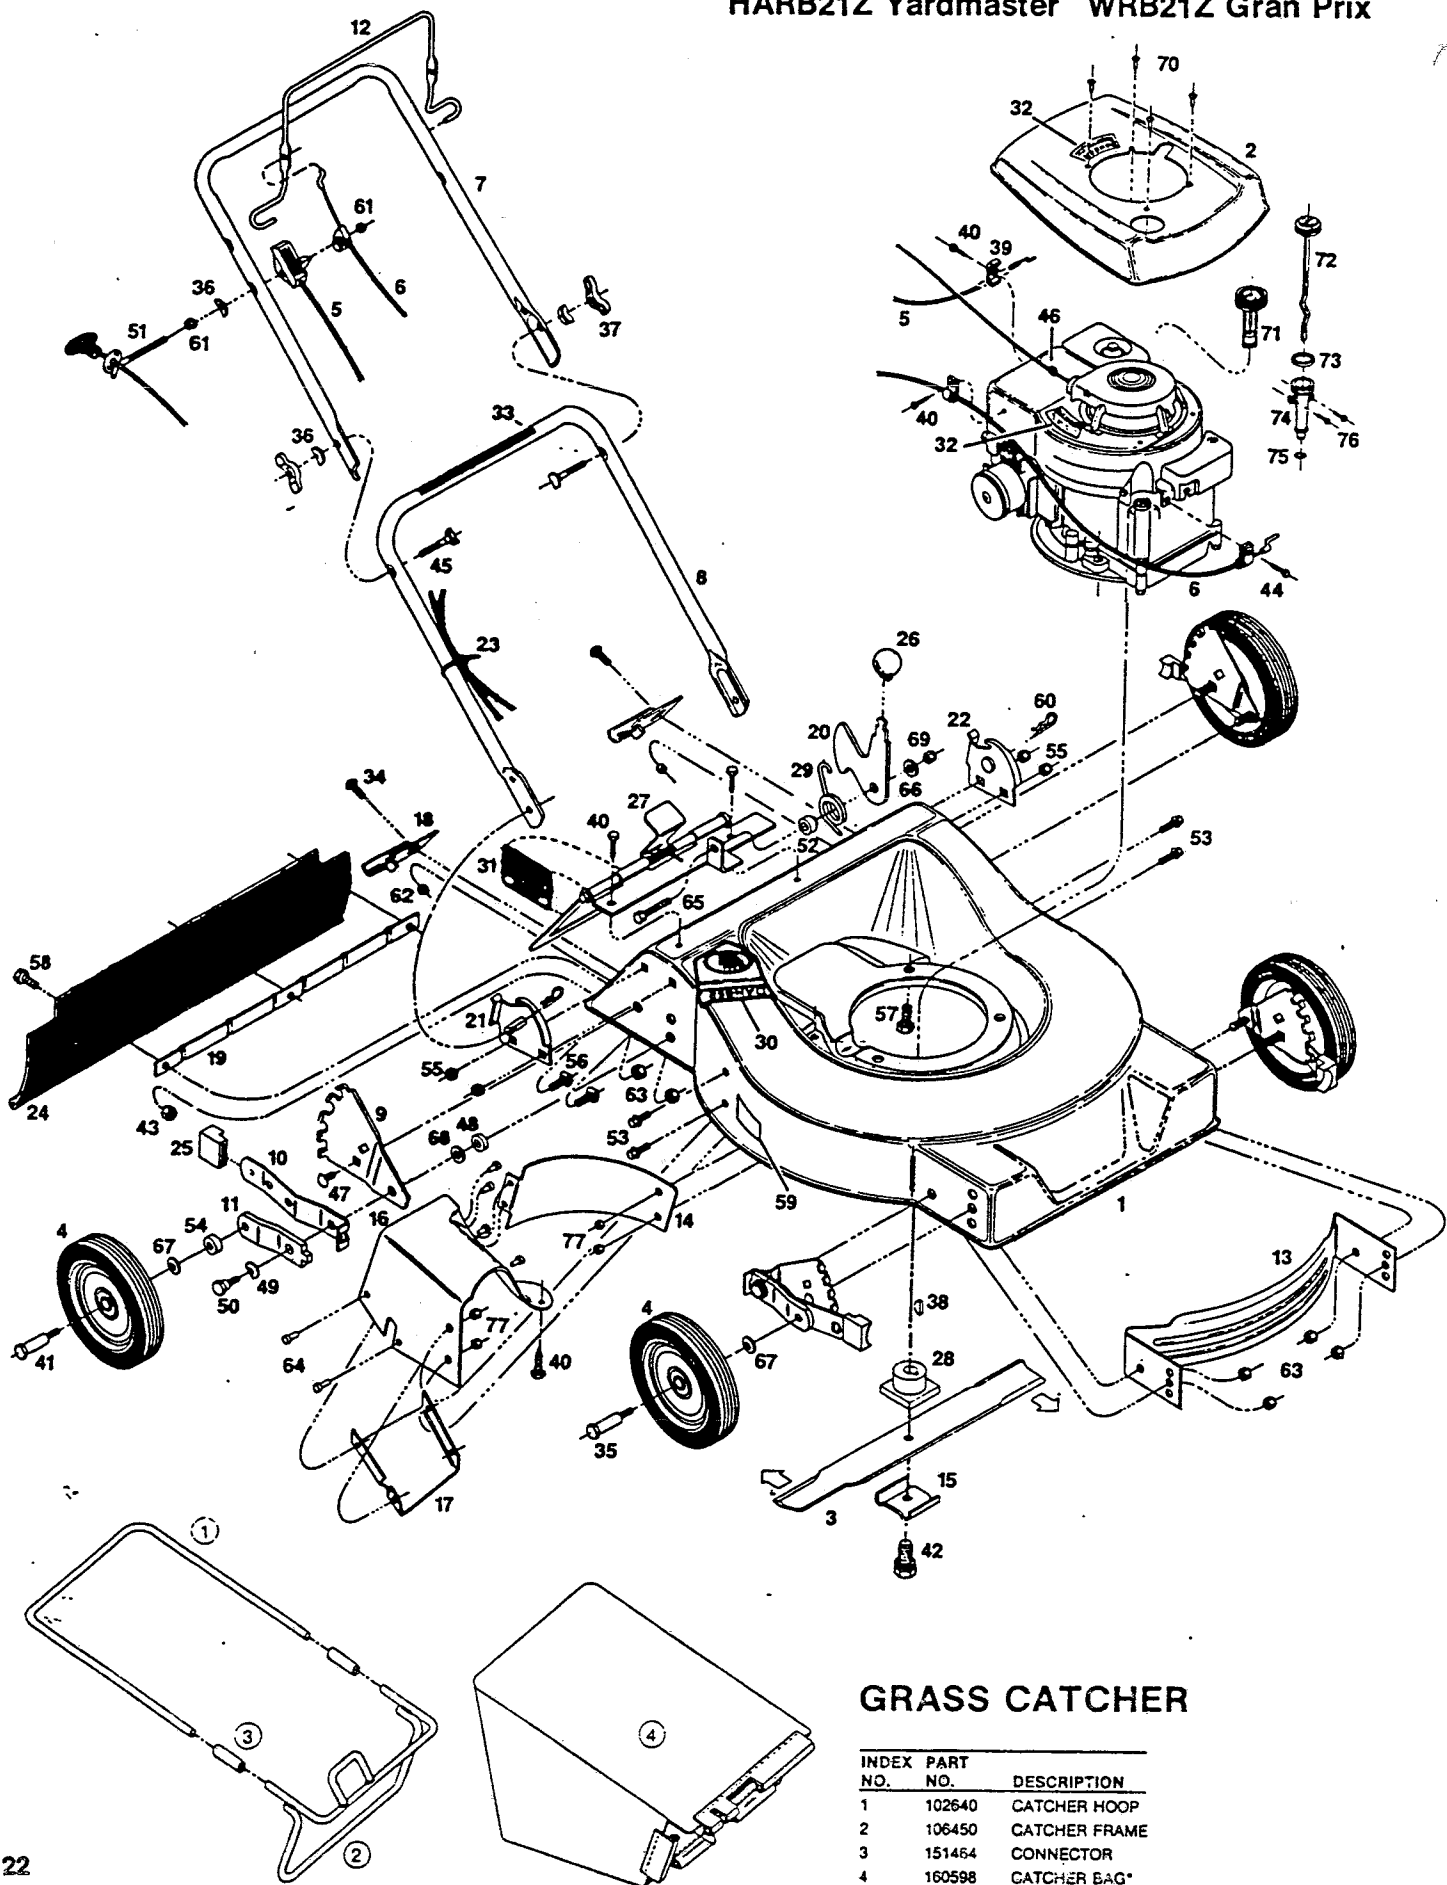

21" Rear Bagging Rotary Mower

CHRB21Z Yardmaster   WARB21Z Grand Prix
HARB21Z Yardmaster   WRB21Z Gran Prix

GRASS CATCHER

INDEX NO.	PART NO.	DESCRIPTION
1	102640	CATCHER HOOP
2	106450	CATCHER FRAME
3	151464	CONNECTOR
4	160598	CATCHER BAG*