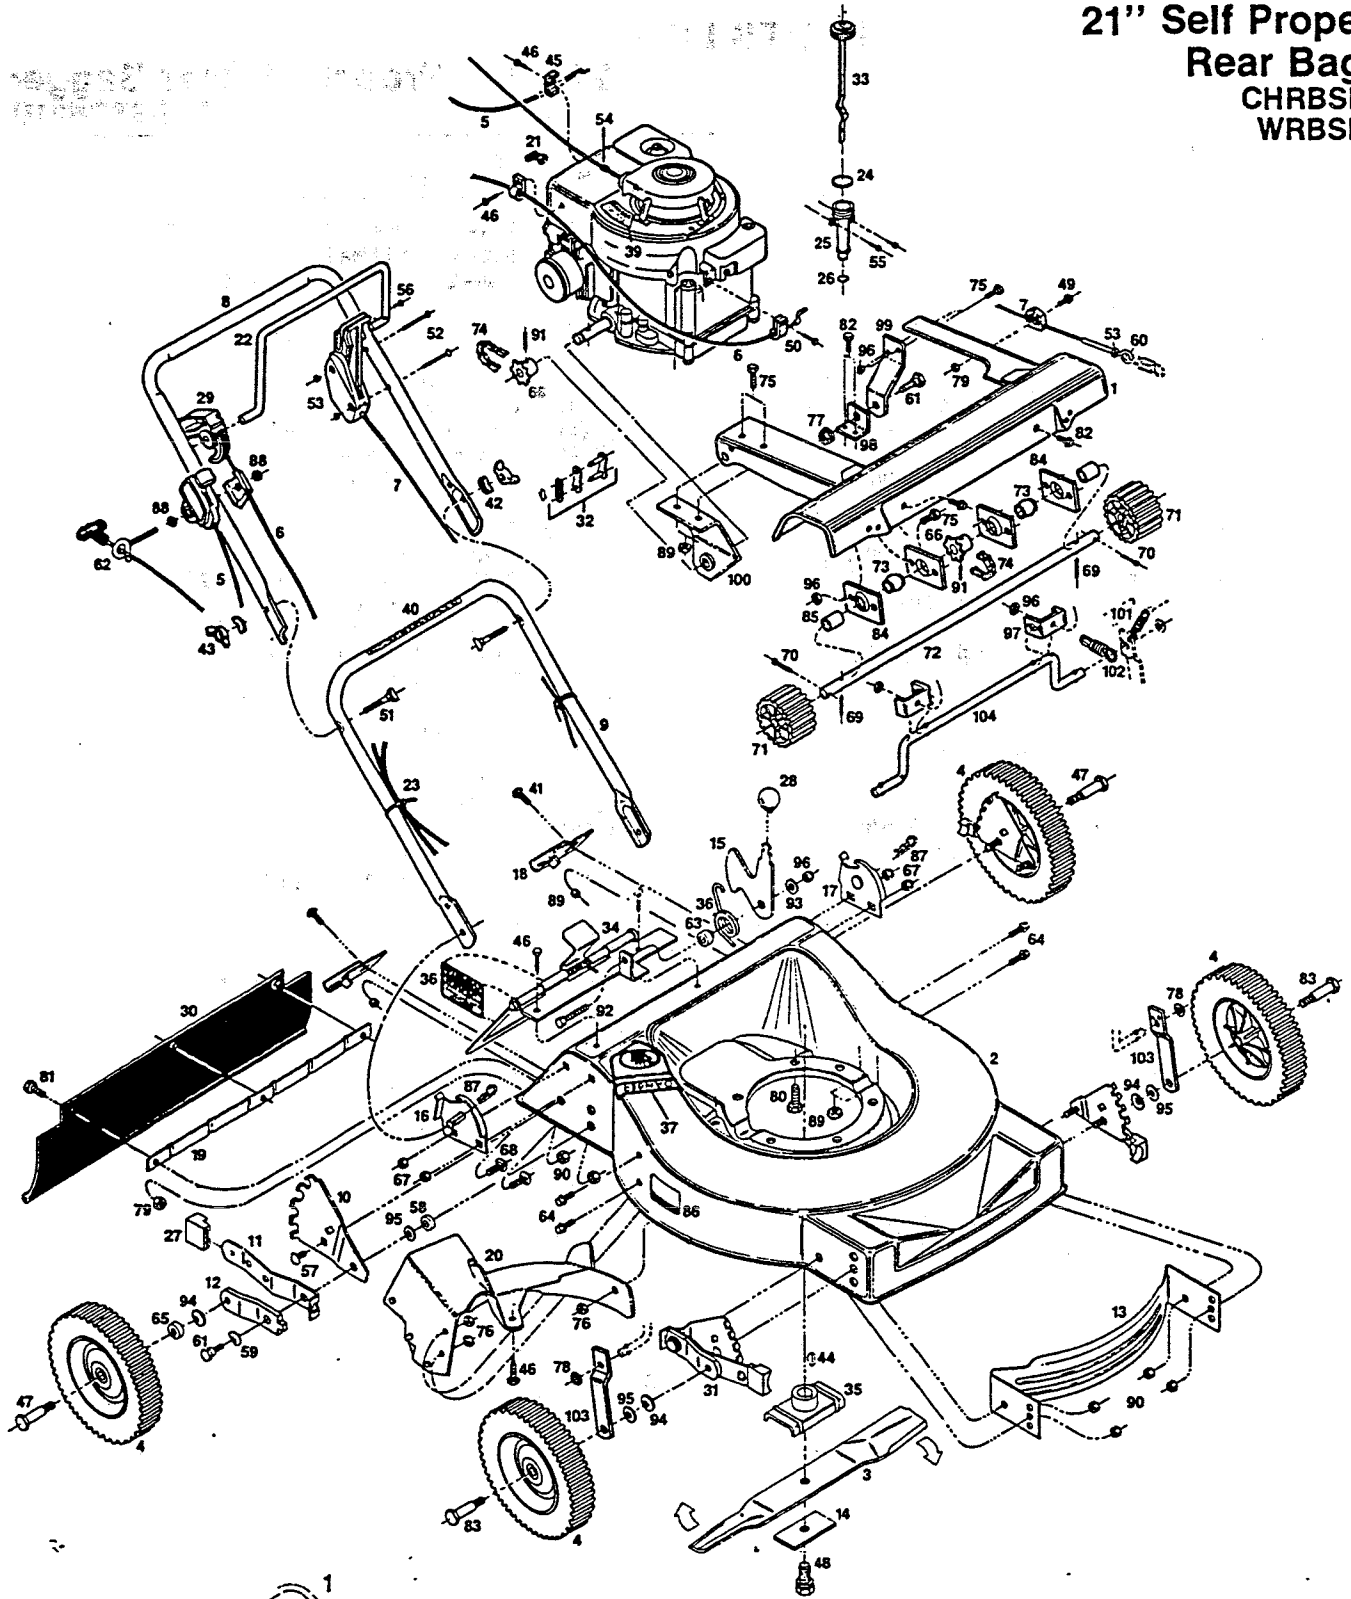

**21" Self Propelled
Rear Bagger
CHRBS21D
WRBS21D**

GRASS CATCHER

Index No.	Part No.	Description
1	102640	Catcher Hoop
2	106450	Catcher Frame
3	151464	Connector
4	160598	Catcher Bag-Black
	160580	Catcher Bag-Red