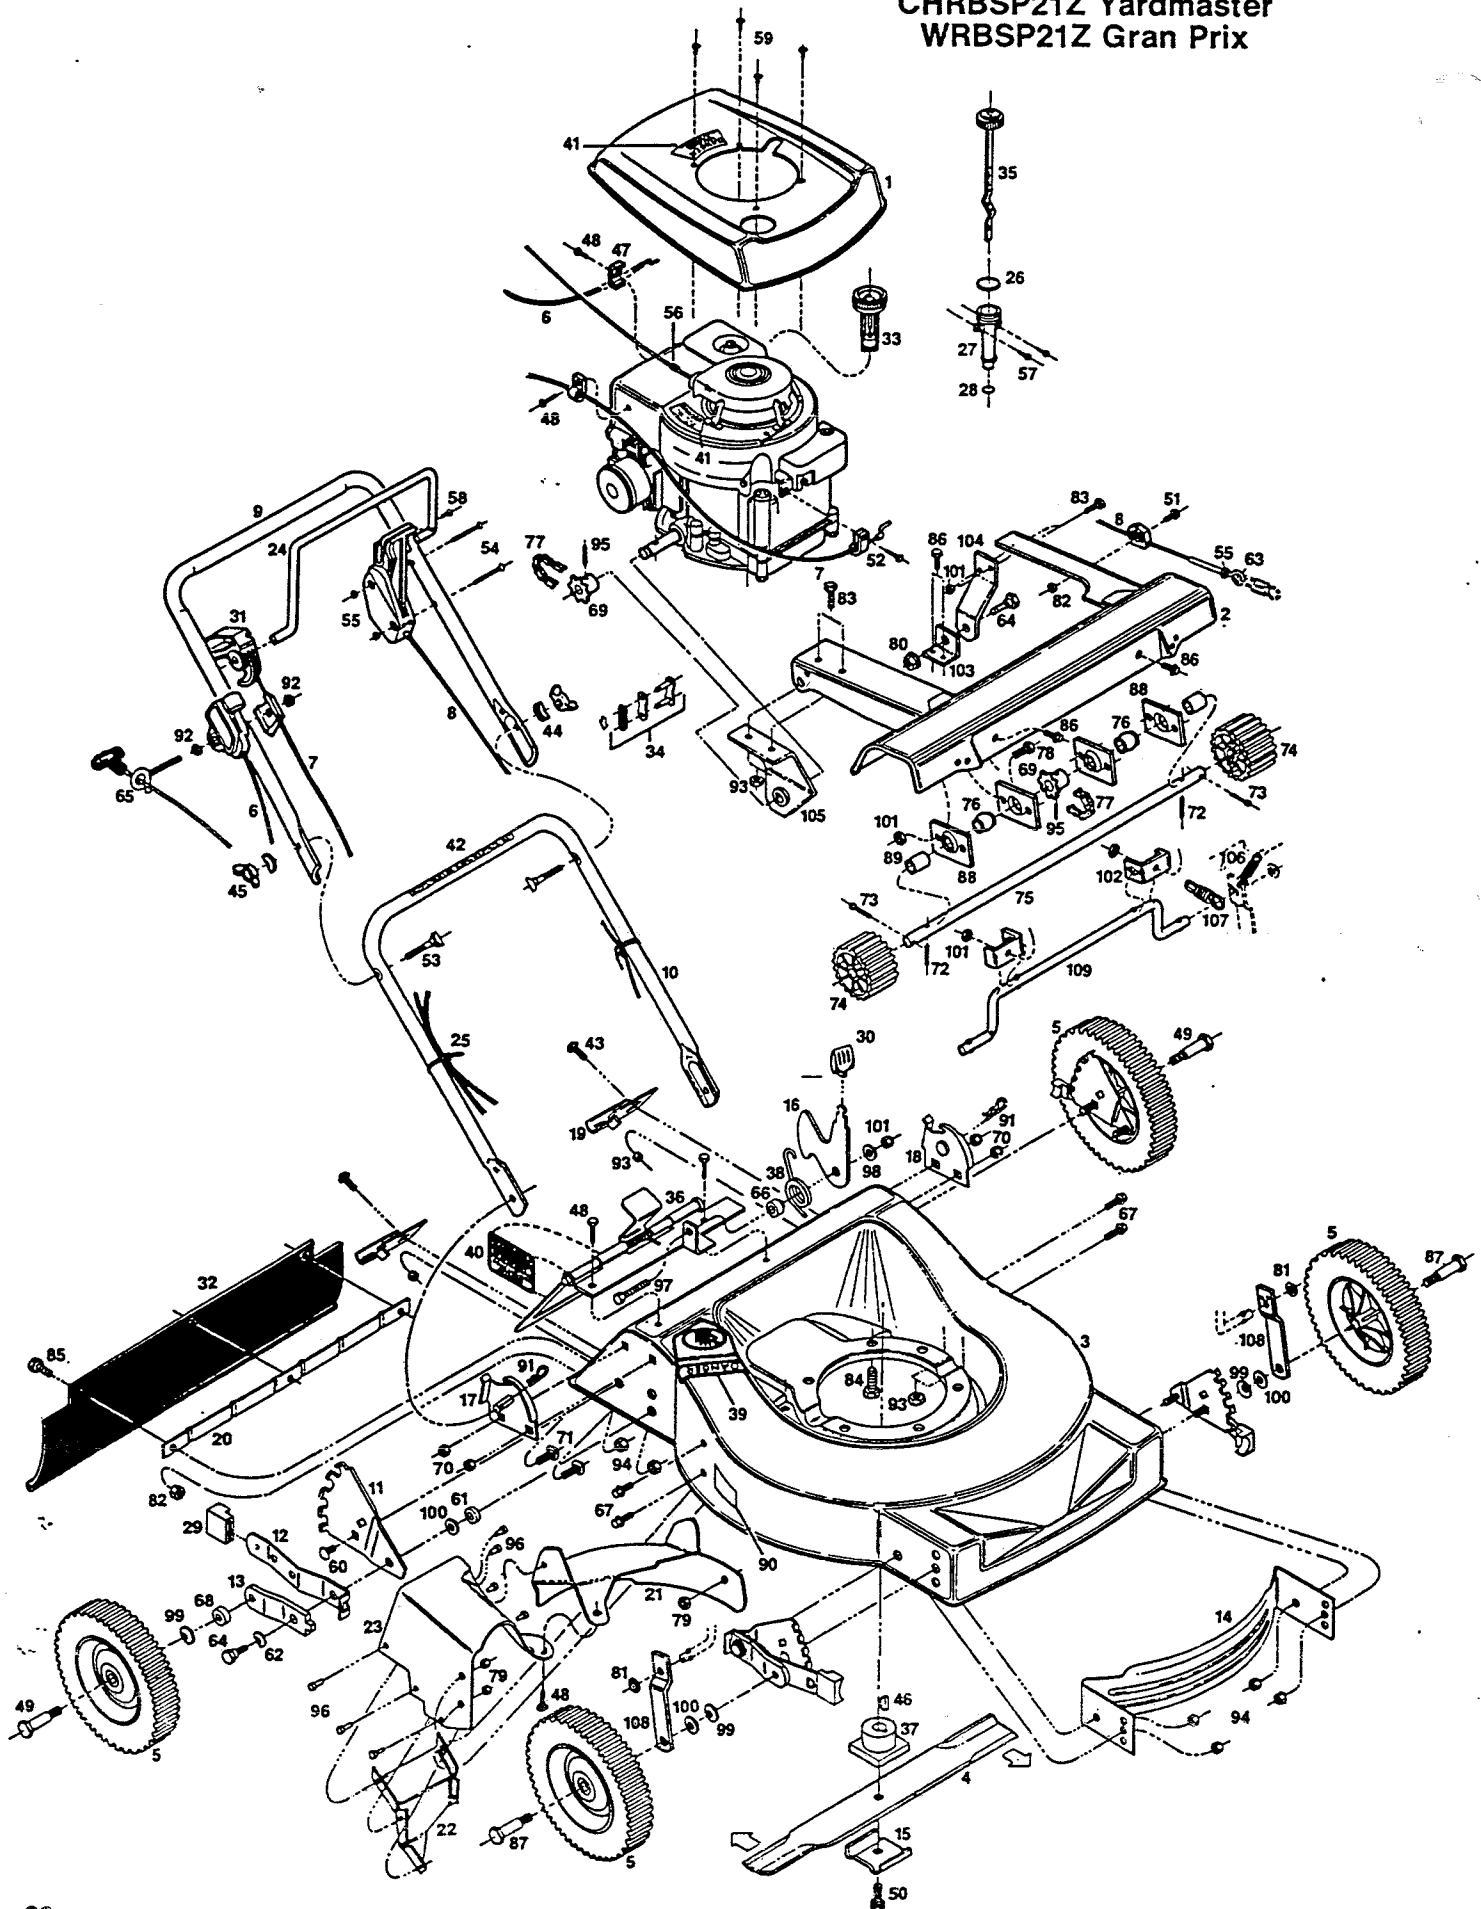

21" Rear Bagging Rotary Mower

CHRBSP21Z Yardmaster
WRBSP21Z Gran Prix

21" Rear Bagging Rotary Mower

CHRBSP21Z Yardmaster WRBSP21Z Gran Prix

PARTS LIST

Index No.	Part No.	Description
1	026807	Shroud—Steel •
2	028597	Drive Cover
3	028779	Deck 21" Rear Bagger
4	030262	Blade 21" Offset
5		Wheel Assemblies •
	040220	8" Plastic—Gray—Cog—Nylon Bearing
	040303	8" Plastic—White—Cog—Roller Bearing
	040345	8" Plastic—Gray—Cog—Roller Bearing
	040683	8" Steel—Gray—Cog—Ball Bearing
	040741	8" Plastic—White—Cog—Nylon Bearing
	041095	8" Steel—White—Cog—Flange Bearing
	041103	8" Steel—White—Cog—Ball Bearing
6	050641	Control—Throttle—Plastic
7	050740	Control Cable—Engine/Blade*
8	050807	Drive Control
9	071092	Handle—Upper
	071100	Handle—Upper with Cushion Grip •
10	071449	Handle—Lower
11	090589	Back Plate—Height Adjuster
12	090613	Setting Lever—Height Adjuster
13	090712	Wheel Lever—Height Adjuster
14	105825	Baffle—Front
15	106336	Blade Washer
16	107169	Catcher Latch
17	106807	Handle Bracket—Right Hand
18	106815	Handle Bracket—Left Hand
19	106930	Catcher Frame Bracket
20	107151	Backing Strip—Trailing Shield*
21	107284	Baffle—Curved
22	107292	Baffle—Lower Chute
23	107300	Baffle—Upper Chute
24	107367	Control—Engine/Blade Cross Bar*
25	110379	Cable Tie
26	110494	'O'-Ring •
27	111112	Oil Fill Tube •
28	111120	'O'-Ring •
29	111260	Plastic Tip—Height Adjuster
30	111724	Knob—Catcher Latch
31	111526	Cable Actuator
32	111625	Trailing Shield*
33	120014	Gas Gauge •
34	120295	Master Link #65
35	125237	Oil Dip Stick and Cap •
36	126839	Door Assembly*
37	133231	Blade Adapter
38	133371	Torsion Spring—Catcher Latch
39	143115	Decal—C.P.S.C. Danger
40	144162	Decal—Door Caution
41	144204	Decal—Blade Warning
42	144899	Decal—Starting Instructions
43	150011	Bolt—Carriage 1/4-20 x 5/8 Gr. 5
44	150201	Washer—Curved 5/16
45	150235	Wing Nut 5/16-18
46	150276	Woodruff Key No. 6
47	150318	Cable Clamp
48	150623	Screw—Hex Head Sheet Metal #10 x 5/8
49	150730	Shoulder Bolt—Wheel Rear
50	150862	Bolt—Blade 3/8-24 x 1 Gr. 5
51	151522	Bolt #10-24 x 3/4