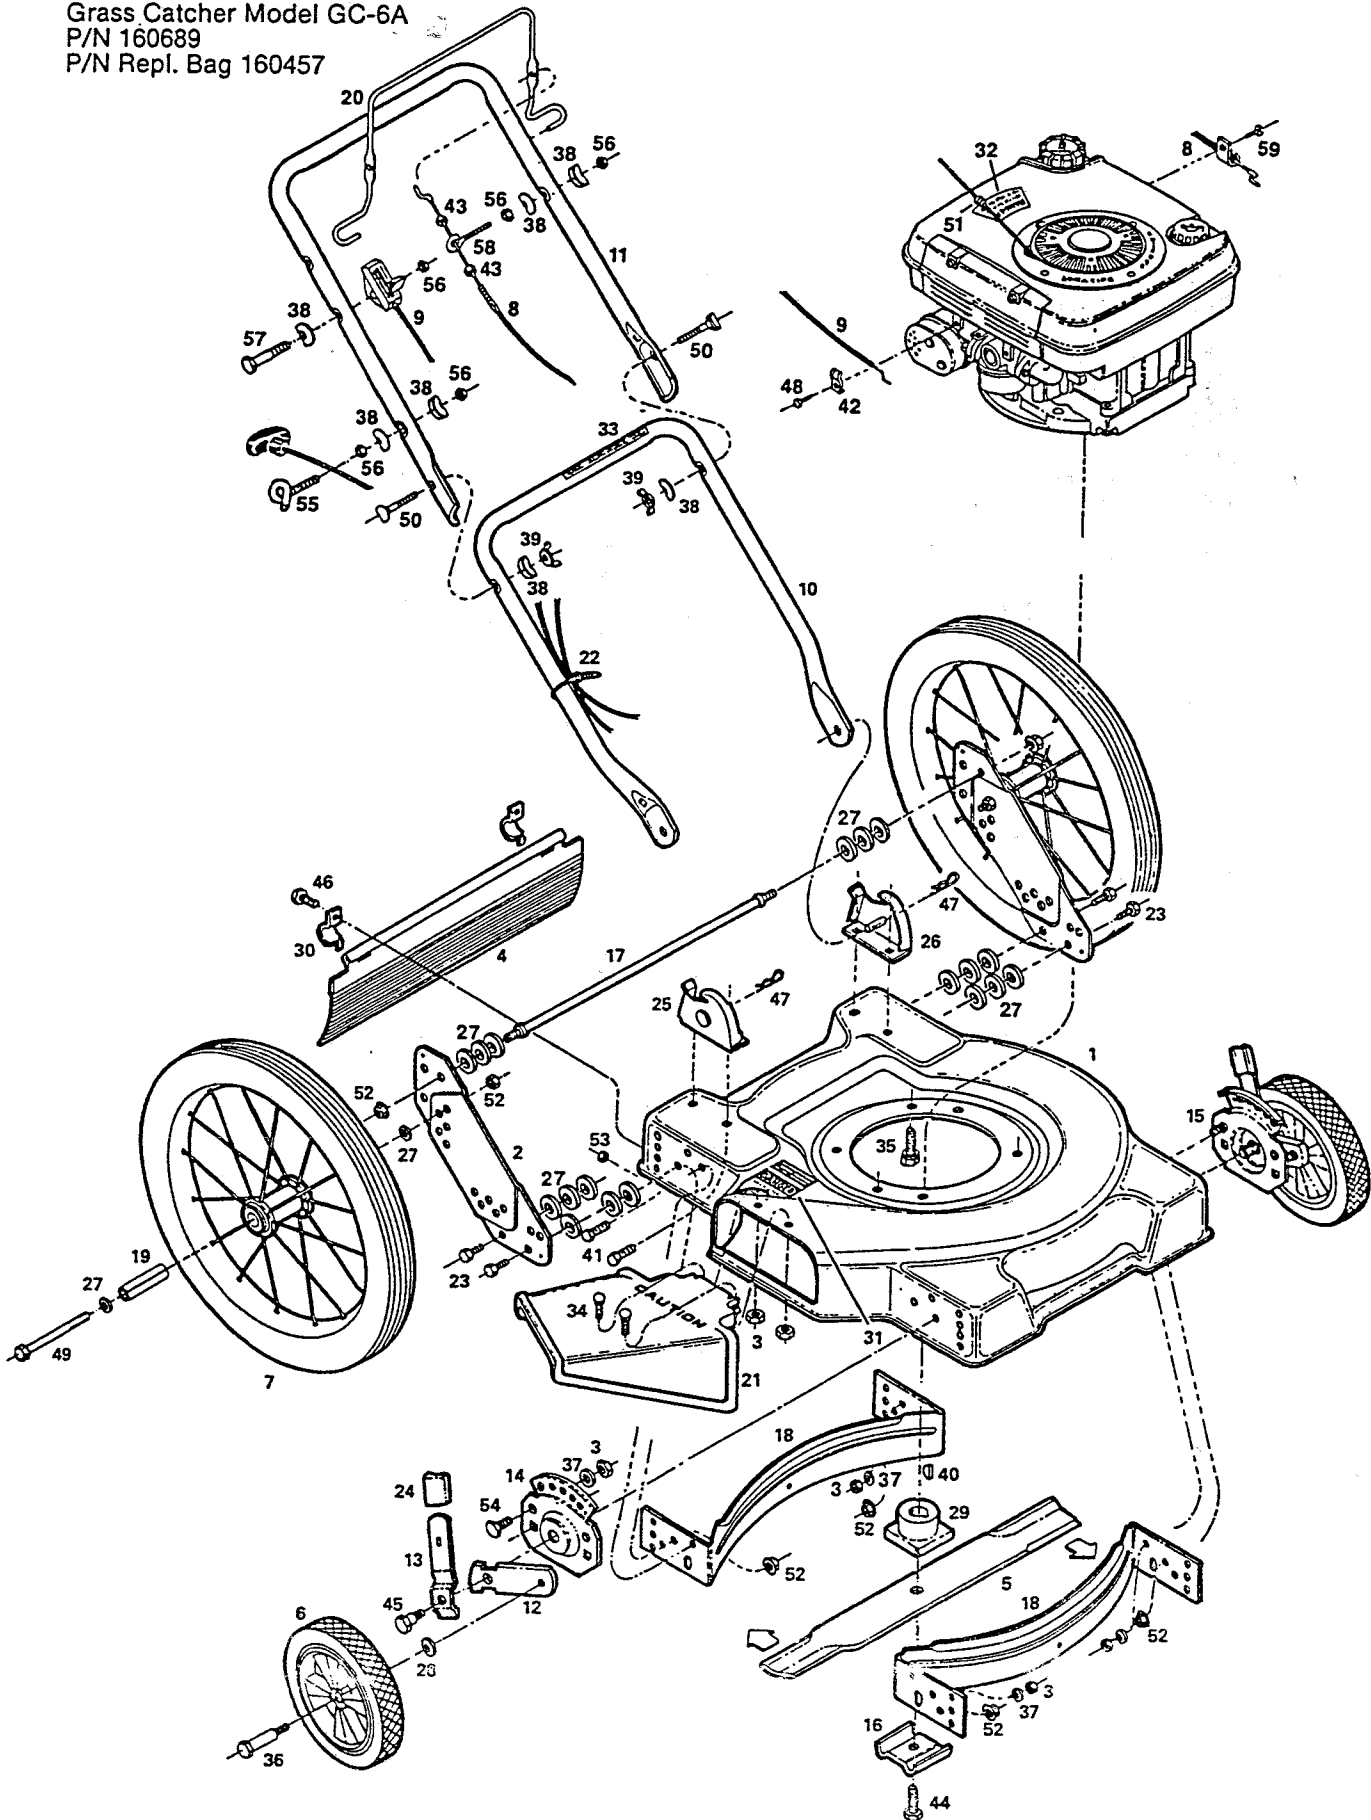

22" HIGH WHEEL ROTARY MOWER
MODEL CHW5G - HDW22G - MEDH22G
Grass Catcher Model GC-6A
P/N 160689
P/N Repl. Bag 160457

22" HIGH WHEEL ROTARY MOWER
MODEL CHW5G - HDW22G - MEDH22G
Grass Catcher Model GC-6A
P/N 150689
P/N Repl. Bag 160457

Index No.	Part No.	Description	Index No.	Part No.	Description
1	013540	Deck—22"	28	715607	Washer-3/8 Belleville
2	012674	Bracket-Wheel	29	133231	Adapter-Blade
3	715508	Nut-1/4-20 Hx Lock	30	106914	Clip—Trailing Shield
4	111617	Shield—Plastic Trailing	31	144063	Decal—C.P.S.C. Danger
5	030049	Blade-22" Flat	32	001206	Decal—Blade Warning
6		Wheel Assemblies*	33	144899	Decal—Starting Instructions
	040246	7" Plastic-White-Diamond-Nylon Bearing	34	150011	Bolt-1/4-20 x 5/8 Carriage
	041046	7" Steel—White—Rib—Flange Bearing	35	457168	Bolt-3/8-16 x 7/8 Hx Hd Thd Forming
	040857	8" Plastic—White—Diamond—Nylon Bearing (4 Spoke)	36	150060	Bolt-Front Wheel
	042432	8" Plastic—White—Diamond—Nylon Bearing (3 Spoke)	37	462093	Washer-1/4" Flat
	041111	8" Steel—White—Rib—Flange Bearing	38	150201	Washer-5/16 Curved
7	040410	Wheel-16 x 1.75	39	150235	Wingnut-5/16-18
8	051474	Cable—Engine/Blade Control	40	150276	Key-#6 Woodruff
9	051219	Control—Throttle w/Cable	41	457499	Bolt-1/4-20 x 1/2 Hx Hd Thd Forming
10	071563	Handle—Lower	42	150318	Clamp-Cable
11	071076	Handle—Upper	43	152223	Nut-Hex 5/16-24 Jam
	071084	Handle—Upper with Cushion Grip*	44	162024	Bolt-Blade
12	777862	Wheel Lever—Height Adjuster*	45	153650	Bolt-Shoulder Height Adjuster*
13	776500	Setting Lever—Height Adjuster*	46	458687	Bolt—#10-24 x 1/2 Hx Hd
14	428664	Back Plate—Height Adjuster RH Front*	47	715011	Pin-#3 Hitch
15	428714	Back Plate—Height Adjuster LH Front*	48	151613	Bolt-#10-32 x 3/8 Hx Hd SEMS
16	106336	Washer-Blade	49	151647	Bolt-3/8-16 x 4 Hx Hd
17	100396	Bar-Stabilizer	50	151928	Bolt 5/16-18 x 1-3/4 Curved Hd
18	101519	Baffle-Deck*	51	152074	Stop-Rope
19	103424	Spacer—Wheel Sleeve	52	451492	Nut-3/8-16 TopLock Flange
20	104687	Bail—Engine/Blade Control	53	452318	Nut—#10-24 Nylon Insert
21	391706	Chute Deflector Assembly	54	715045	Bolt-1/4-20 x 3/4 Hx Hd
22	110379	Tie—Cable	55	152371	Guide-Rope
23	715326	Bolt—3/8-16 x 1 Hx Hd	56	715037	Nut-1/4-20 Keys
24	111559	Plastic Tip—Setting Lever*	57	450379	Bolt-1/4-20 x 1-3/4 Hex
25	107086	Bracket-RH Handle	58	155234	Eyebolt—Cable
26	107094	Bracket-LH Handle	59	152223	Nut-Hex 5/16-24 Jam
27	715417	Washer-3/8 SAE Flat*			

* INDICATES OPTIONAL EQUIPMENT

* INDICATES OPTIONAL EQUIPMENT

NOTE: Parts are right or left hand as viewed from operator position.
Specifications subject to change without prior notice.