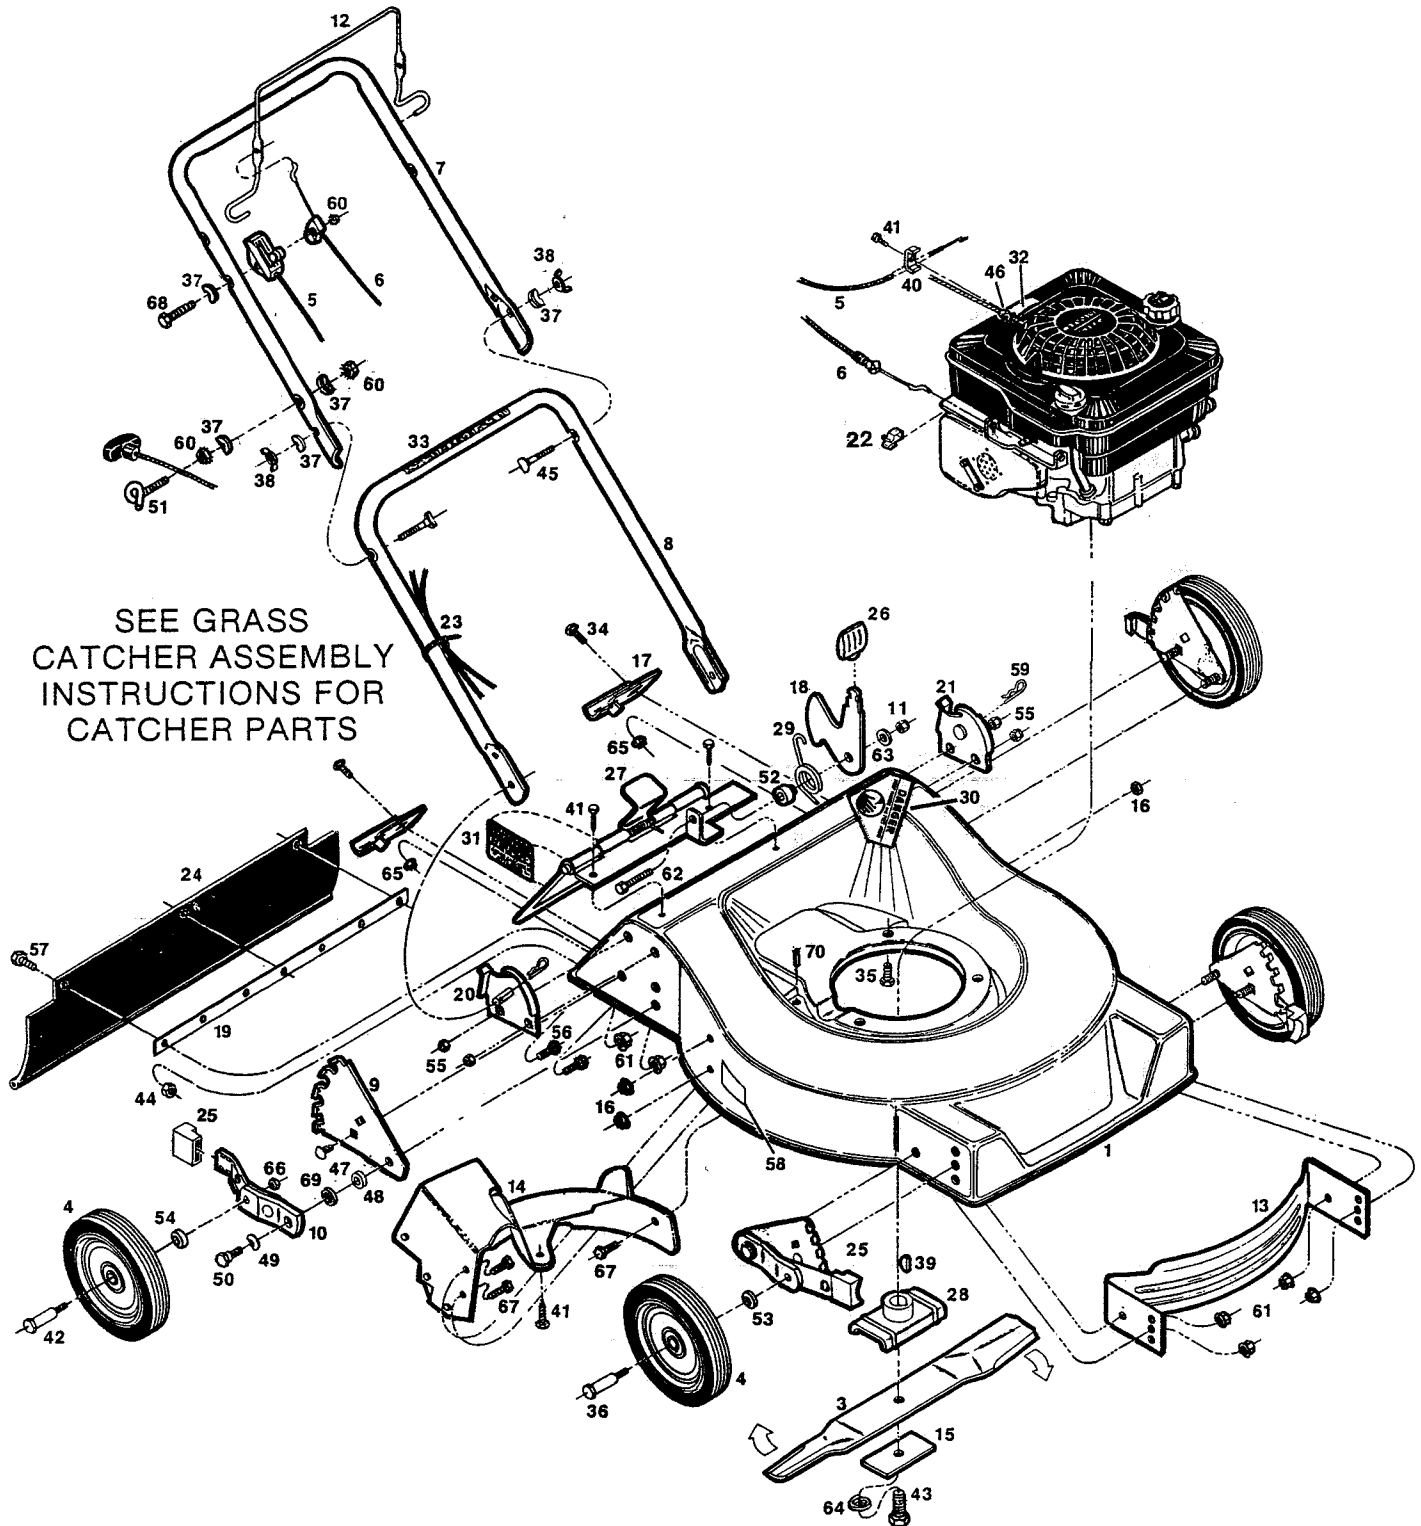

21" REAR BAGGING ROTARY MOWER

MODEL: CRBQ215-J

Grass Catcher Model: SBRBGB P/N 127084

Repl. Bag: P/N 160184

21" REAR BAGGING ROTARY MOWER

MODEL: CRBQ215-J

Grass Catcher Model: SBRBGB P/N 127084

Repl. Bag: P/N 160184

Index No.	Part No.	Description	Index No.	Part No.	Description
1	019018	Deck—21"	34	150011	Bolt—Carriage 1/4-20 x 5/8 Gr. 5
2	110833	Cover-Spark Plug	35	457168	Bolt—3/8-16 x 7/8 Thread Forming
3	030338	Blade—21"	36	150730	Shoulder Bolt—Wheel Front
4		Wheel Assemblies*	37	150201	Washer—Curved 5/16
	041921	8" Plastic-White-Cog-Nylon Bearing	38	150235	Wing Nut 5/16-18
	041848	8" Steel-White-Rib-Flange Bearing	39	150276	Woodruff Key #6
	041905	8" Plastic-White-Diamond-Nylon Bearing	40	150318	Cable Clamp
	042432	8" Plastic-White-Diamond (3-spoke)	41	150623	Screw—Hex Head Sheet Metal #10 x 5/8
5	052019	Control—Throttle w/Cable	42	156133	Shoulder Bolt—Wheel Rear
6	052134	Cable—Engine/Blade Control	43	157255	Bolt—Blade 3/8-24 x 1 Gr. 5
7	071084	Handle—Upper Coated	44	452318	Locknut—10-24 Hex
	071076	Handle—Upper	45	151928	Bolt—Curved Head Crg 5/16-18 x 1-3/4
8	071449	Handle—Lower	46	152074	Rope Stop
9	091249	Back Plate—Height Adjuster	47	152405	Bolt—Carriage 3/8-16 x 3/4
10	085019	Wheel Arm Assy	48	156182	Washer—Plastic—Height Adjuster
11	715508	Locknut 1/4-20 Top	49	152421	Washer—Spring—Height Adjuster
12	104687	Bail—Engine/Blade Control	50	156125	Shoulder Bolt—Height Adjuster
13	105825	Baffle—Front	51	152371	Rope Guide
14	085100	Baffle Assembly-Rear	52	152637	Spacer—Catcher Latch
15	106005	Blade Washer	53	715607	Washer - 3/8 Belleville
16	451419	Locknut 1/4-20 Flanged Top	54	152686	Spacer—Rear Wheel
17	109546	Catcher Frame Bracket	55	310151	Locknut—5/16-18 Nylok
18	108324	Catcher Latch	56	450346	Bolt-5/16-18 x 3/4
19	109496	Trailing Shield Mounting Strip	57	458687	Bolt—Hex Head 10-24 x 1/2
20	097162	Handle Bracket—Right Hand	58	714170	Decal—Rating Plate
21	097170	Handle Bracket—Left Hand	59	715011	Hitch Pin #3
22	381442	Clamp - Tinnerman	60	715037	Locknut 1/4-20 Keps
23	110379	Cable Tie	61	451492	Nut-3/8-16 TopLock Flange
24	111633	Trailing Shield—Plastic	62	715292	Bolt—Hex Head 1/4-20 x 1
25	112540	Plastic Tip—Height Adjuster	63	462093	Washer 1/4"
26	111724	Knob—Catcher Latch	64	156919	Lockwasher 3/8 HD Split
27	013706	Door Assembly	65	715078	Nut-Flange Whiz 1/4-20
28	126466	Blade Adapter	66	715524	Nut-3/8-16 Lock
29	133371	Torsion Spring—Catcher Latch	67	156851	Bolt 1/4-20 x3/8 Shaved HD
30	143115	Decal—Danger	68	153874	Bolt-1/4-20 x 2 1/4 Hex Head
31	002451	Decal—Door Warning	69	156877	Washer-3/8 Hardened
32	001206	Decal—Blade Warning	70	111856	Cap-Bolt
33	715557	Decal—Starting Instructions			

- This parts list covers several different mower models; not all of the parts listed may be used on the particular model you are working with.
- When servicing use only **Genuine Factory Replacement Parts (OEM)** that are specifically designed for the particular model that you are working with.
- Parts are right or left hand as viewed from the operator's position.
- Model specifications are subject to change without prior notice.
- **Do not operate** the mower unless all parts are attached and in good working order.
- Lawn mower deck and/or other painted parts differing in color may be substituted without notice.