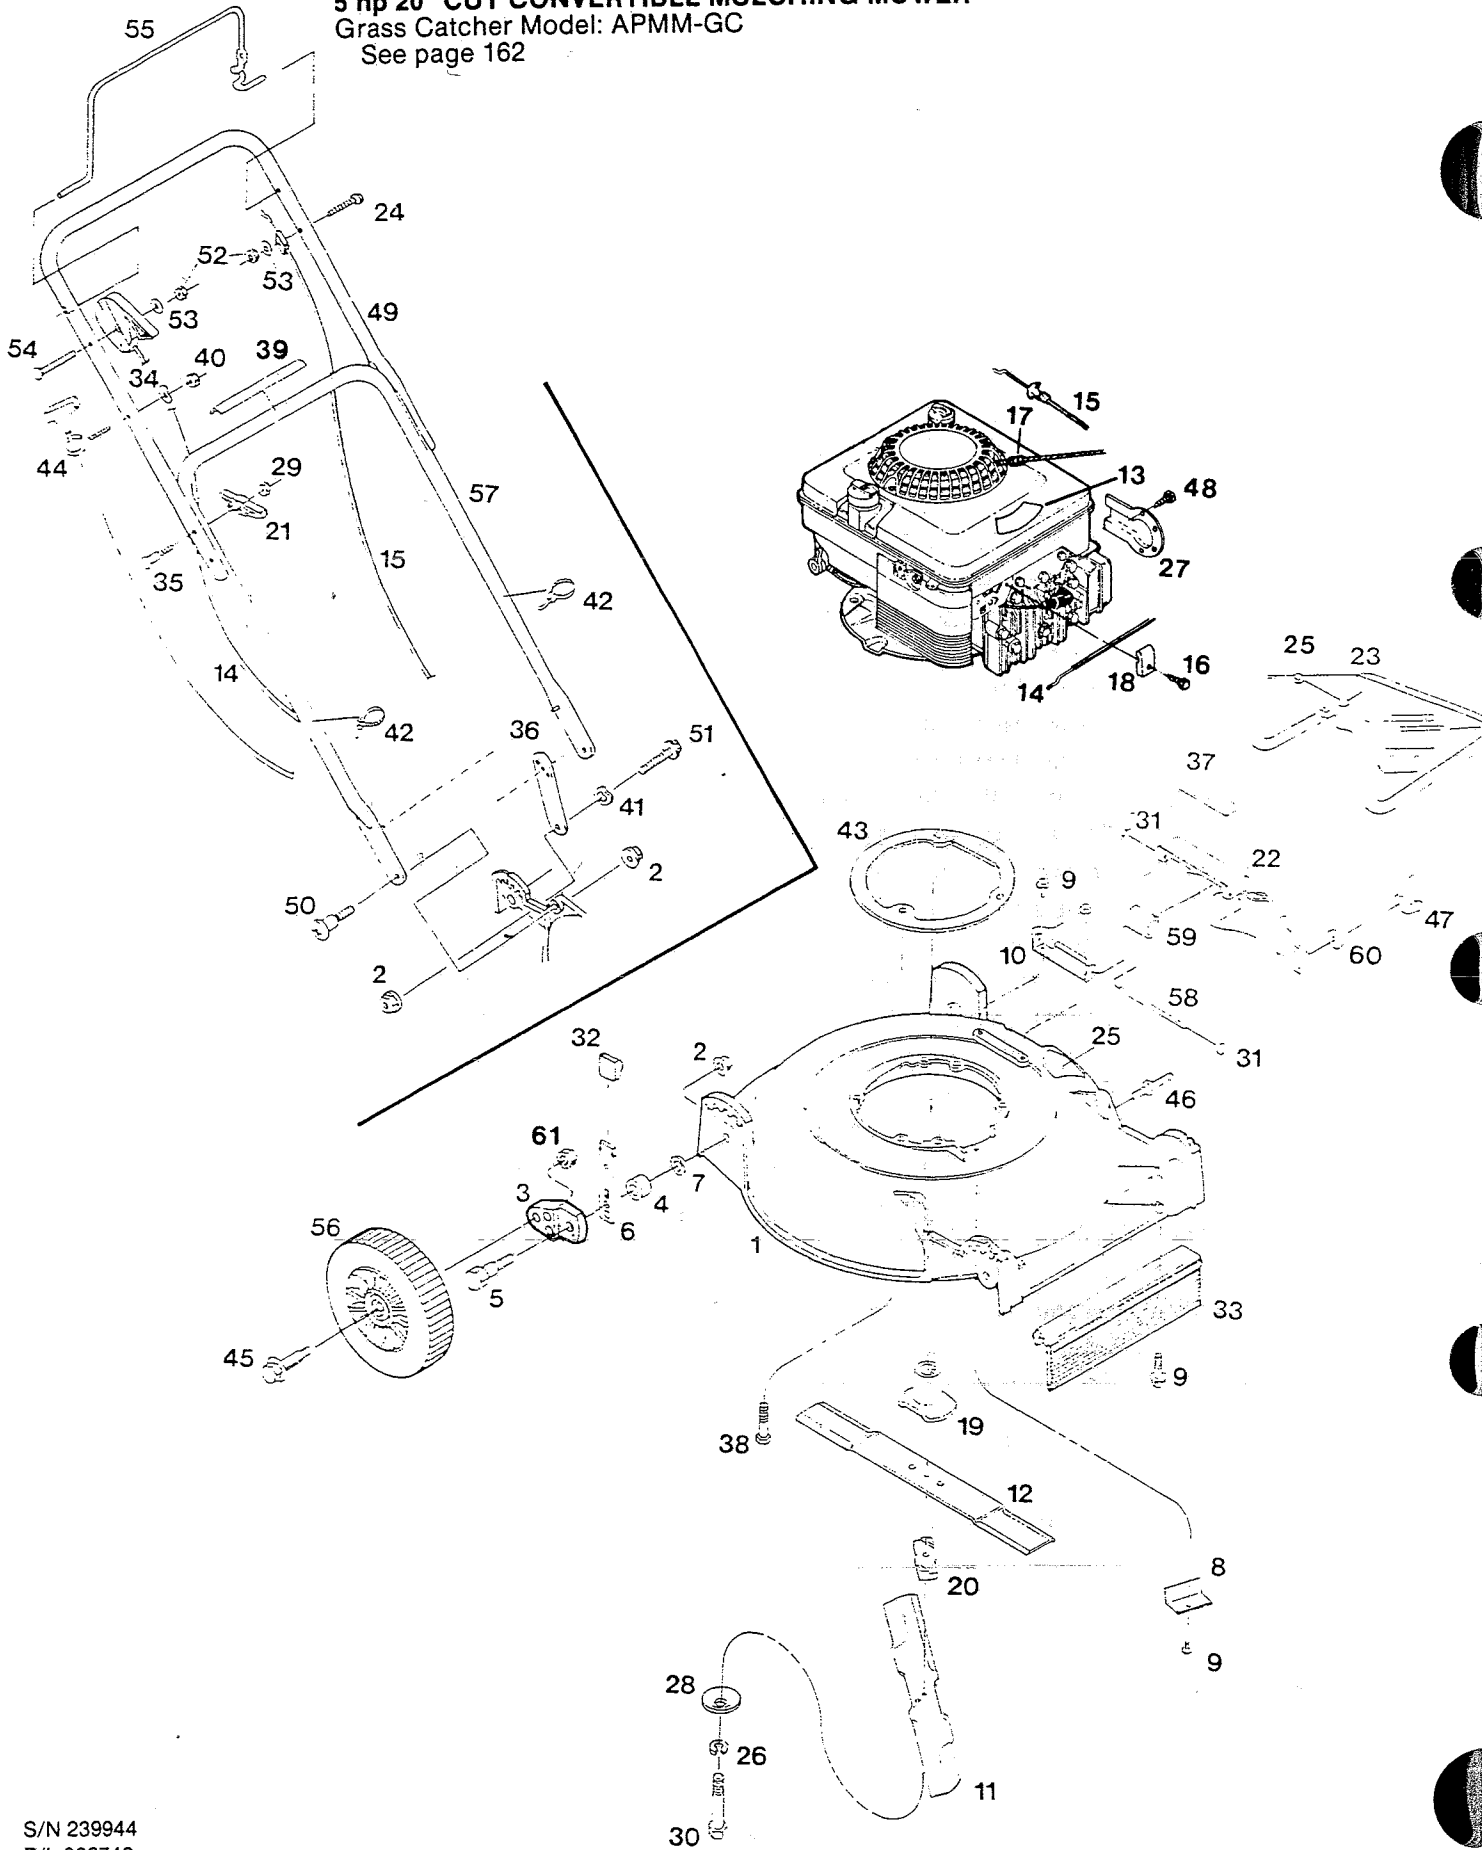

MODEL: CWPCM20/5M
5 hp 20" CUT CONVERTIBLE MULCHING MOWER
Grass Catcher Model: APMM-GC
See page 162

S/N 239944
P/L 082746
O/M 082472
E/M 589430

MODEL: CWPCM20/5M
5 hp 20" CUT CONVERTIBLE MULCHING MOWER
Grass Catcher Model: APMM-GC
See page 162

INDEX NO.	PART NO.	DESCRIPTION	INDEX NO.	PART NO.	DESCRIPTION
1	094913	Deck - 20" red	31	452128	Nut - 1/4 push-on
2	159236	Nut - 5/16" flg. lock	32	579717	Plastic tip - height adjuster
3	031455	Wheel arm	33	115495	Trailing shield - plastic
4	581274	Spacer - height adjuster	34	580335	Washer - 1/4" curved
5	581490	Bolt - height adjuster	35	581463	Bolt - handle 5/16-18 x 2-1/4
6	588452	Setting lever assembly L.H.	36	095176	Handle support
	588451	Setting lever assembly R.H.	37	799506	Decal - mulch cover danger
7	715185	Washer - flat 5/16"	38	382881	Bolt - 3/8-16 x 1-3/4" hex
8	589328	Cover - belt	39	799599	Decal - starting instructions
9	583021	Screw - 1/4-20 x 3/4" hex tap	40	583166	Nut - 1/4-20 lock
10	095003	Bracket - hinge	41	583302	Washer - wave
11	031420	Blade - 20"	42	587059	Cable tie
12	031421	Blade - recut 20"	43	588984	Engine ring
13	799503	Decal - blade warning	44	587287	Eyebolt - 1/4-20
14	589324	Control - throttle w/cable	45	382889	Bolt - wheel
15	586317	Cable - engine/blade control	46	587992	Stud - 1/4-20 x 3/4"
16	166640	Screw - #10-16 x 5/8" tap	47	587998	Nut - 1/4-20 wing
17	152074	Rope stop	48	583023	Screw - #8-32 x 3/8 tap
18	157552	Cable clamp	49	588434	Handle - upper
19	095217	Adapter - blade with key	50	588491	Bolt - handle mtg.
20	094911	Spacer - blade	51	588499	Bolt - handle supt.
21	113589	Wing nut - plastic	52	310052	Nut - 1/4-20 hex
22	115329	Cover - mulch 20"	53	588515	Washer - 1/4" star
23	115417	Chute deflector assembly	54	588161	Screw - 1/4-20 x 2" truss hd.
24	588519	Screw - 1/4-20 x 1-1/2" truss hd.	55	588612	Bail - engine/blade control
25	587522	Decal - CPSC danger	56	588697	Wheel - 8" push
26	156919	Washer - 3/8" lock H.D.	57	588807	Handle - lower
27	581514	Deflector - muffler	58	604081	Hinge rod
28	164681	Washer - 3/8" conical	59	604082	Spring - mulch cover
29	310045	Nut - 5/16-18 hex	60	615690	Washer - 1/4" flat
30	382846	Bolt - 3/8-24 x 3-1/2" HHCS Gr. 8	61	715391	Nut - 3/8-16 hex