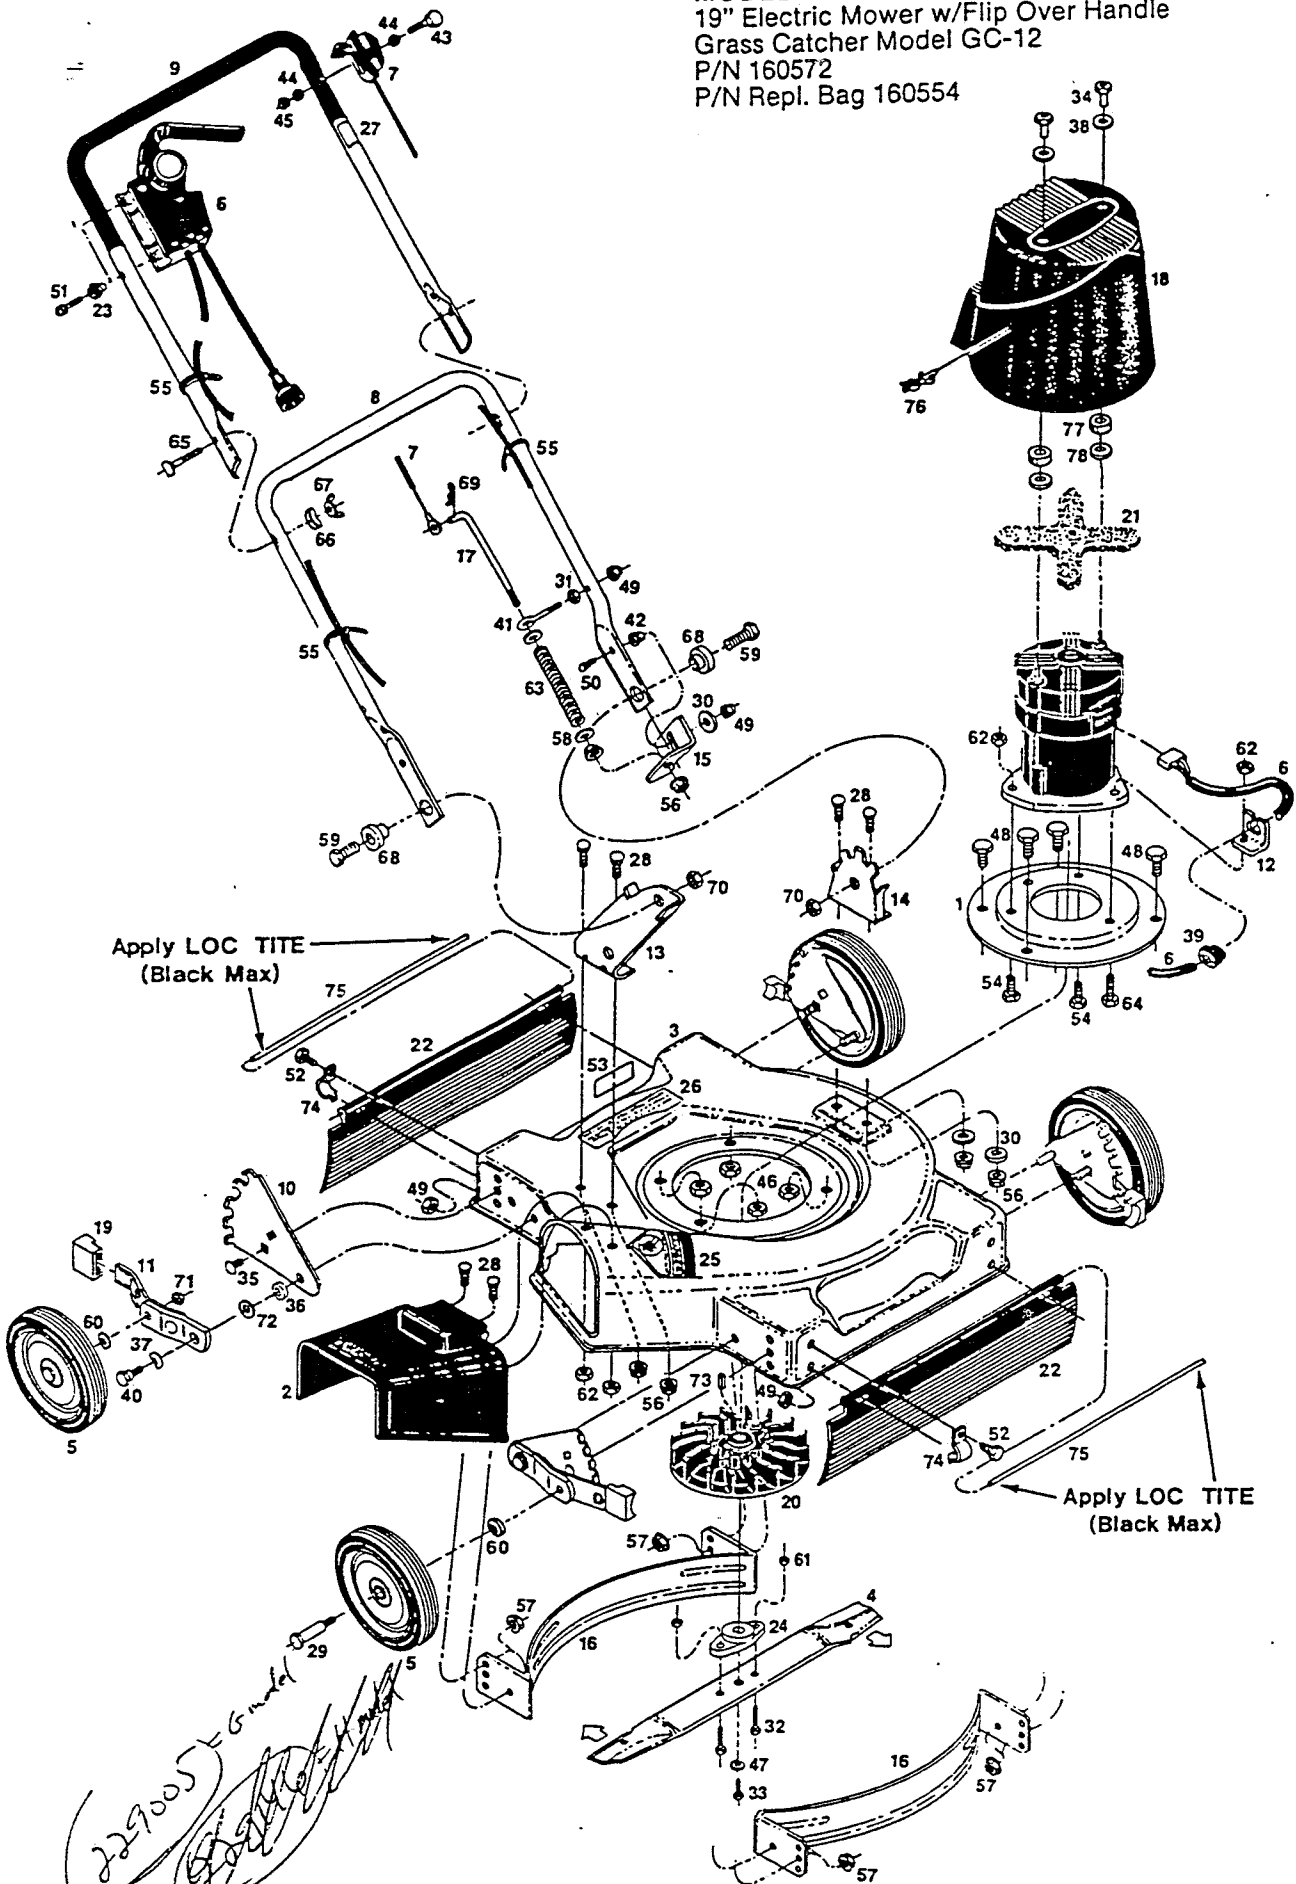

MODEL E919G-H
19" Electric Mower w/Flip Over Handle
Grass Catcher Model GC-12
P/N 160572
P/N Repl. Bag 160554

MODEL E919G-H
19" Electric Mower w/Flip Over Handle
Grass Catcher Model GC-12
P/N 160572
P/N Repl. Bag 160554

Index No.	Part No.	Description	Index No.	Part No.	Description
1	698175	Plate - Motor	40	156125	Shoulder Bolt - Ht. Adj.
2	713263	Chute Deflector	41	153890	Eyebolt #10-24 x 2.00
3	015172	Deck - 19"	42	154047	Spacer - Lock Plate
4	030460	Blade - 19"	43	154112	Bolt - Plastic, Handle Control
5	498618	Wheel - 7 x 1.50	44	154120	Washer - Plastic, Handle Control
6	050690	Control - Electric Motor	45	154138	Nut - Plastic, Handle Control
7	050708	Control - Handle Release	46	310151	Nut - 5/16-18 Nylok
8	071662	Handle - Lower	47	311118	Washer - 5/16 Split Lock
9	071696	Handle - Upper	48	312066	Bolt 5/16-18 x 3/4 Hex
10	091249	Back Plate - Ht. Adj.	49	452318	Nut #10-24 Nylock
11	091033	Wheel Arm Assy.	50	459388	Screw #10-24 x 3/4 Hx HD
12	664144	BRKT - Cord	51	459446	Screw #10-24 x 1-1/2 Hx WHD
13	665281	Handle Bracket RH	52	458687	Screw #10-24 x 1/2 Hx HD
14	107318	Handle Bracket LH	53	714170	Decal - Model Number
15	107342	Lock Plate	54	715045	Bolt 1/4-20 x 3/4 Hx HD
16	665265	Baffle - Deck	55	110379	Cable Tie
17	107805	Rod - Handle Lock	56	715078	Nut 1/4-20 Flange Whiz
18	673269	Shroud - Electric Motor	57	451492	Nut 3/8-16 Top Lock Flange
19	112540	Tip - Adjuster Lever	58	715300	Washer .25 Flat
20	112748	Fan - Electric Motor	59	715326	Bolt 3/8-16 x 1.0
21	111427	Filter - Electric Motor	60	715607	Washer - 3/8 Belleville
22	113407	Shield - Trailing	61	715490	Nut 5/16-18 Top Lock
23	111732	Insulator - Electric Control	62	715508	Nut 1/4-20 Top Lock
24	132886	Adapter - Blade	63	775825	Spring - Handle Latch
25	007518	Decal - Danger	64	715292	Bolt 1/4-20 x 1 Hx HD
26	145607	Decal - U.L. Rating	65	151928	Bolt 5/16-18 x 1.75
27	147421	Decal - Handle Control	66	150201	Curved Washer
28	150011	Carriage Bolt 1/4-20 x 5/8	67	151795	Wingnut 5/16-18
29	157420	Wheel Bolt	68	097782	Pivot Bushing
30	151555	Washer .25 ID x 1.0 OD	69	490011	Hairpin - Cotter
31	151985	Nut Hex #10-24	70	715086	Nut 3/8-16 Lock
32	152108	Bolt HH 5/16-18 x 1 Grade 5	71	715524	Locknut - 3/8-16 Jam
33	152116	Bolt HH 5/16-24 x .75 Grade 8	72	156877	Washer - 3/8 Hardened
34	152173	Hex Nut - Motor Shroud	73	159103	Key
35	152405	Carriage Bolt 3/8 x 3/4	74	106914	Clip - Trailing Shield
36	156182	Washer - Plastic - Ht. Adj.	75	091314	Rod - Trailing Shield
37	152421	Spring Washer - Ht. Adj.	76	673277	Clip - Cord
38	152728	Washer - Shroud Retaining Nut	77	158394	Spacer
39	447771	Strain Relief - Electric Cord	78	150854	Washer 1/8

NOTE: PARTS ARE RIGHT OR LEFT HAND AS VIEWED FROM THE OPERATOR POSITION.
SPECIFICATIONS ARE SUBJECT TO CHANGE WITHOUT PRIOR NOTICE.