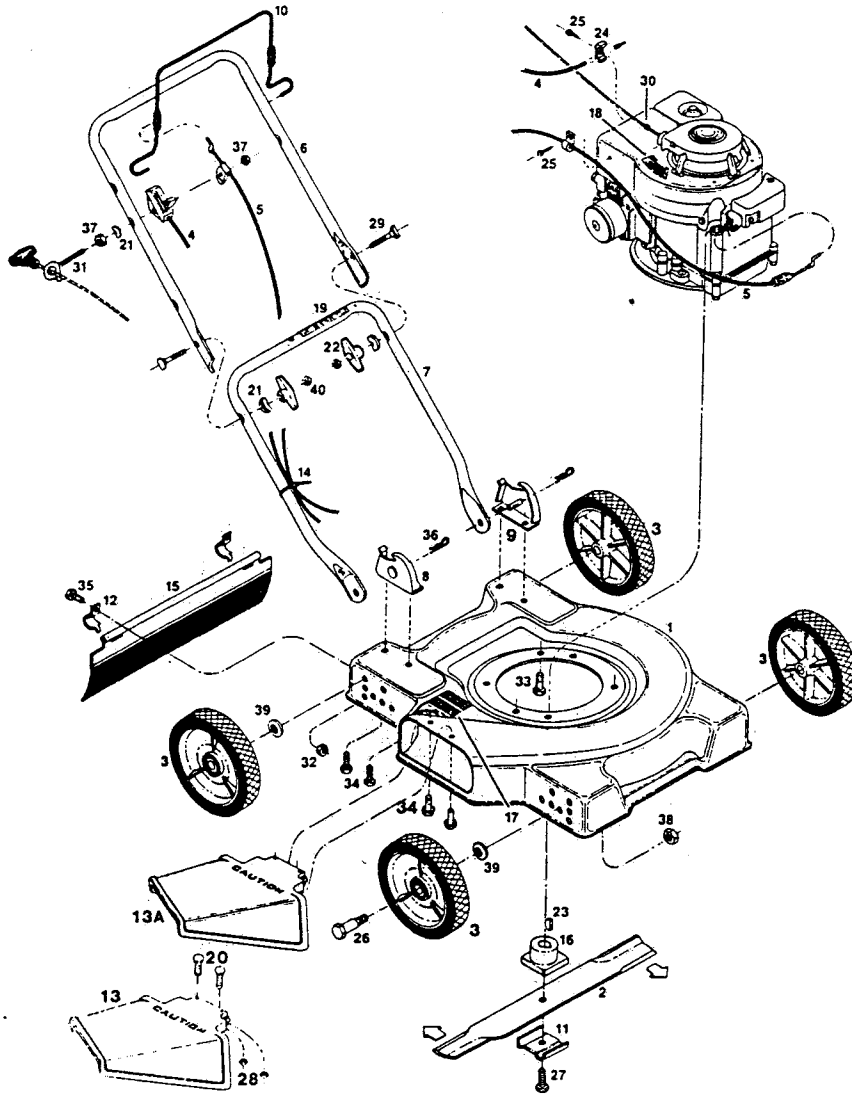

MODEL EA19EK
19" SIDE DISCHARGE ROTARY MOWER
 Grass Catcher Model: GC6AA P/N 161018
 Repl. Bag: P/N 161158

ITEM NO.	PART NO.	DESCRIPTION
1	015818	Deck 19"
2	030023	Blade - 19" Flat
3	041533	Wheel 6-1/2" Plastic
	041012	Wheel 6" Plastic
4	051219	Control - Throttle Plastic
5	052142	Cable - Engine/Blade Control
6	071076	Handle - Upper
7	071563	Handle - Lower
8	107086	Handle Bracket - Right Hand
9	107094	Handle Bracket - Left Hand
10	109389	Bail - Engine/Blade Control
11	106336	Washer - Blade Adapter
12	106914	Clip - Trailing Shield
13	393595	Chute Deflector Assembly
13A	394619	Chute Deflector Assembly
14	110379	Cable Tie
15	111583	Trailing Shield
16	133231	Blade Adapter
17	144063	Decal - C.P.S.C. Danger
18	001461	Decal - Blade Warning
19	715557	Decal - Starting Instructions
20	150011	Bolt - Carriage 1/4-20 x 5/8
21	150201	Washer - Curved 5/16
22	150235	Wingnut 5/16-18
23	150276	Woodruff Key #6
24	150318	Cable Clamp
25	150623	Self Tap Screw #10 x 5/8
26	150060	Shoulder Bolt - Wheel
27	162024	Bolt-Blade 3/8-24 x 1-1/4 Gr. 8
28	715508	Locknut 1/4-20 Top
29	151928	Bolt - Curved Head 5/16-18 x 1-3/4
30	152074	Rope Stop
31	152629	Rope Guide
32	452318	Nut #10-24 Hx Nylon Insert
33	457168	Bolt - Hex Head Self Tap 3/8-16 x 7/8
34	457499	Bolt - Self Tap 1/4-20 x 5/8
35	458687	Bolt #10-24 x 1/2
36	715011	Hairpin Cotter
37	715037	Nut - Keps 1/4-20
38	451492	Locknut 3/8-16 Top Lock Flange
39	715607	Washer - Belleville