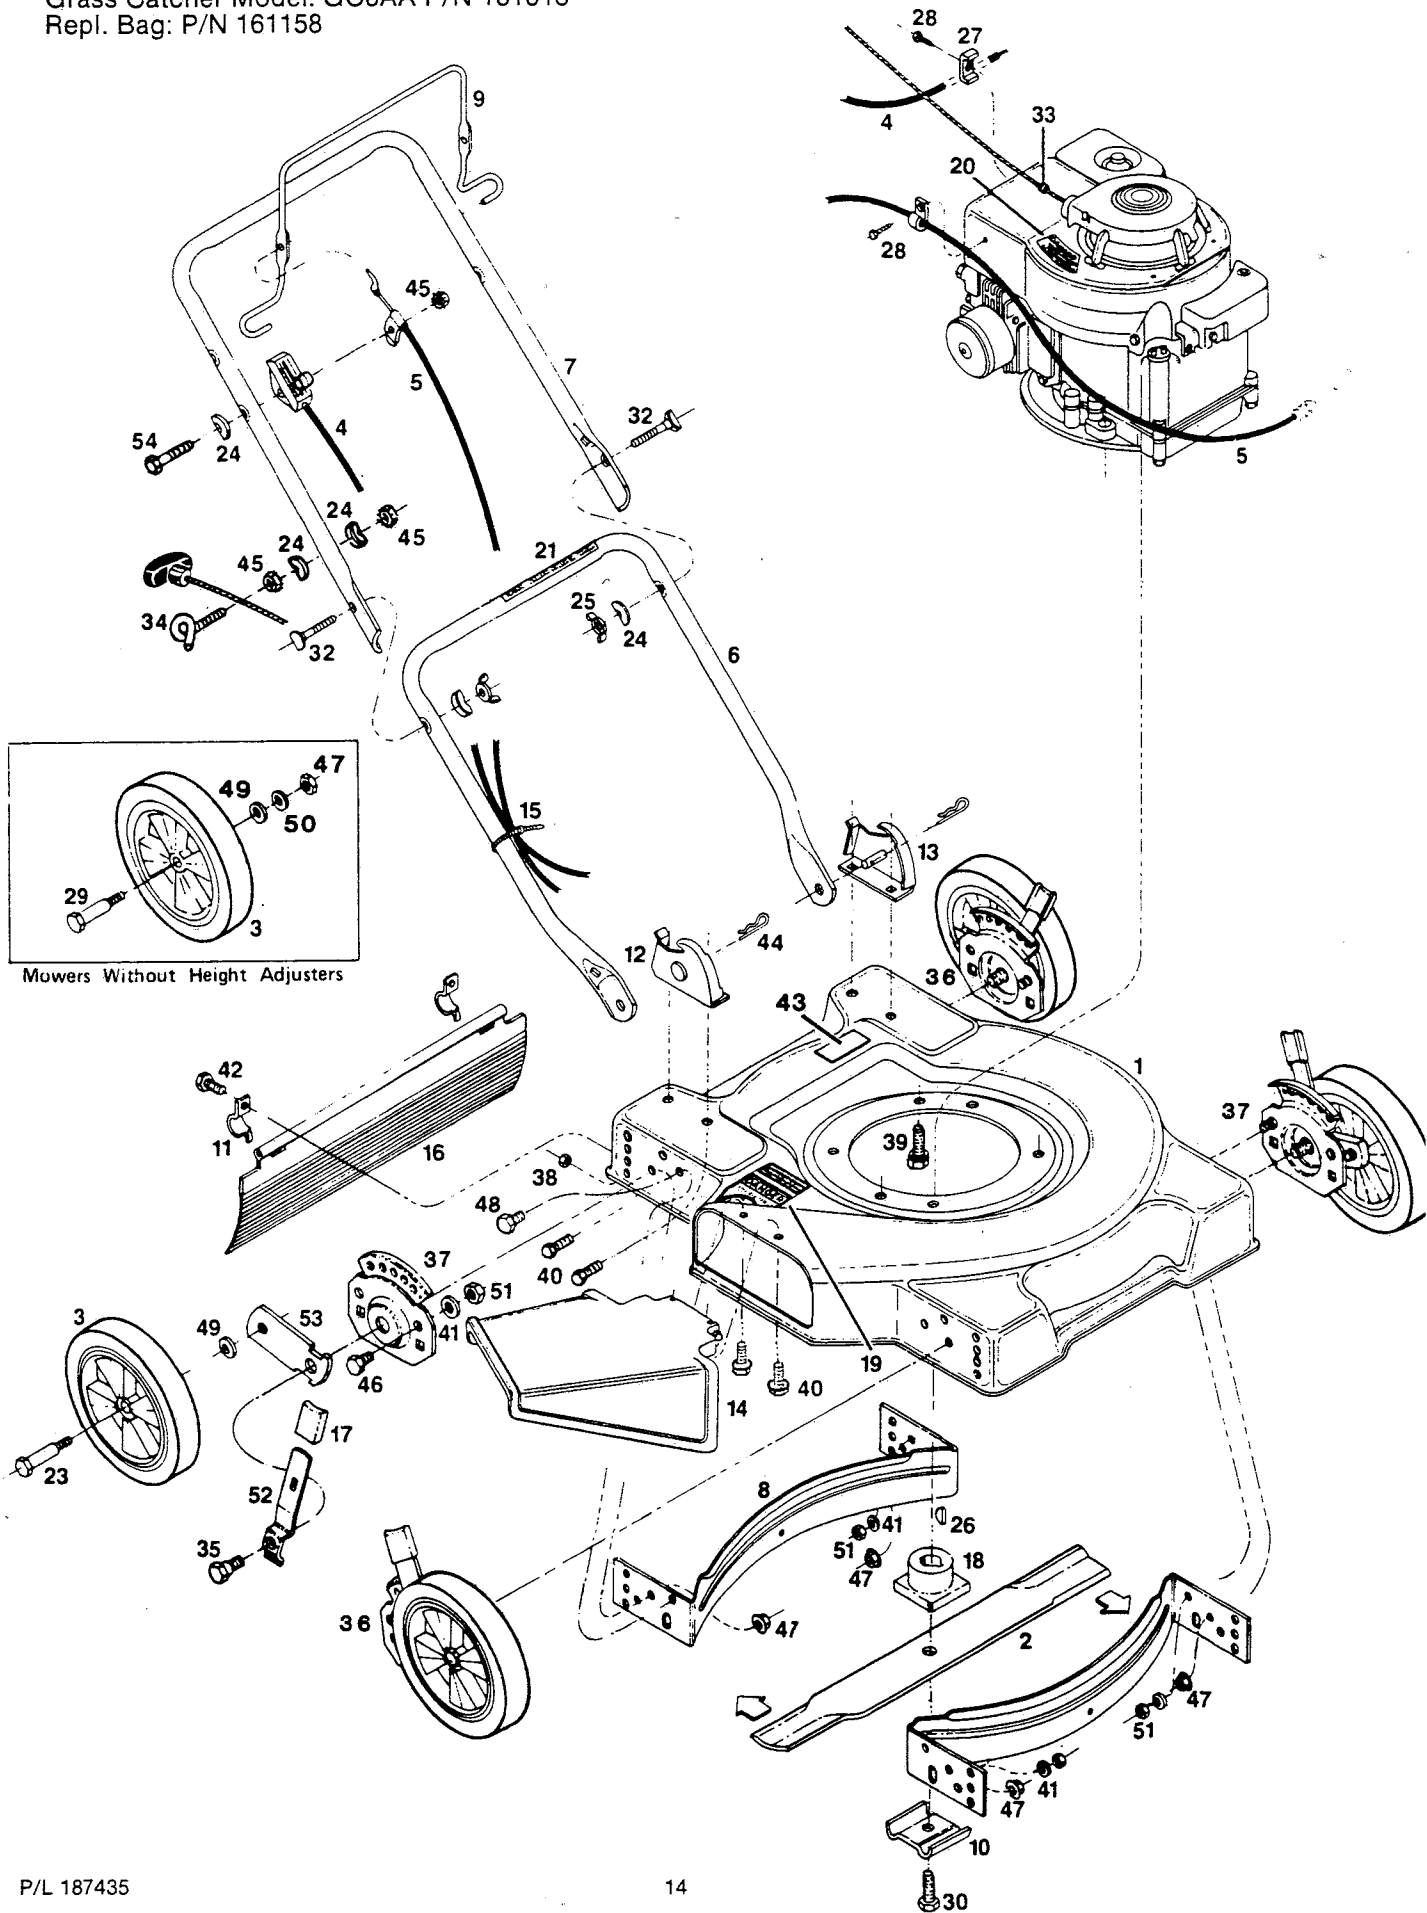

MODEL EA2011CK
20" SIDE DISCHARGE MOWER
Grass Catcher Model: GC6AA P/N 161018
Repl. Bag: P/N 161158

Mowers Without Height Adjusters

MODEL EA2011CK
20" SIDE DISCHARGE MOWER
Grass Catcher Model: GC6AA P/N 161018
Repl. Bag: P/N 161158

Index No.	Part No.	Description	Index No.	Part No.	Description
1	019059	Deck 20"	24	150201	Washer-Curved 5/16
1	019760	Deck 22"	25	150235	Wingnut 5/16-18
2	030031	Blade-20" Flat	26	150276	Woodruff Key #6
	030049	Blade-22" Flat	27	150318	Cable Clamp
3		Wheel Assembly*	28	150623	Screw-Sheet Metal #10 x 5/8
	041780	7" Plastic-White-Rib	29	156158	Wheel Bolt-Plastic Whl.-w/o Hgt. Adj.
	041806	7" Steel-White-Rib		150730	Wheel Bolt-Steel Whl.-w/o Hgt. Adj.
	041848	8" Steel-White-Rib	30	162024	Bolt-Blade
	041772	8" Plastic-White-Rib	31	151613	Bolt-Hex Head #10-32 x 3/8 Sems
4	051219	Control-Throttle w/Cable	32	151928	Bolt-Curved Head 5/16-18 x 1 3/4
5	052142	Cable-Engine Blade Control	33	152074	Rope Stop
6	071563	Handle-Lower	34	152371	Rope Guide
7	071076	Handle-Upper	35	153650	Shoulder Bolt-Hgt. Adj.*
	071084	Handle-Upper Vinyl Grip	36	428664	Back Plate-Height Adjuster R.H. Front L.H. Rear*
	072181	Handle-Upper Cushion Grip	37	428714	Back Plate-Height Adjuster L.H. Front R.H. Rear*
8	101519	Baffle 20/22"	38	452318	Nut-#10-24 HX Nylon Insert
9	104687	Bail-Engine/Blade Control	39	457168	Bolt-3/8-16 x 7/8 Thread Forming
	109470	Bail-Engine/Blade Control Vinyl Grip	40	457499	Bolt-1/4-20 x 1/2 Thread Forming
10	106336	Washer-Blade Adapter	41	462093	Washer-Flat 1/4"
11	106914	Clip-Trailing Shield	42	458687	Bolt-Hex Head #10-24 x 1/2
12	107086	Handle Bracket-Right Hand	43	714170	Decal-Model Number
13	107094	Handle Bracket-Left Hand	44	715011	Hairpin Cotter
14	394619	Chute Deflector Assembly	45	715037	Nut-Keps 1/4-20
15	110379	Cable Tie	46	715045	Bolt-Hex Head 1/4-20 x 3/4*
16	114405	Trailing Shield-20/22" w/o Hgt. Adj.	47	451492	Locknut 3/8-16 Top*
	114421	Trailing Shield-20/22" w/Hgt. Adj.	48	715201	Bolt-Hex 3/8-16 x 3/4 w/o Hgt. Adj.
17	111559	Plastic Tip-Setting Lever*	49	715607	Washer-Belleville*
18	133231	Blade Adapter	50	715417	Washer 3/8 SAE*
19	144063	Decal-Danger	51	715508	Locknut 1/4-20 Top
20	001461	Decal-Blade Warning	52	776500	Setting Lever-Height Adjuster*
21	715557	Decal-Starting Instructions	53	777862	Wheel Lever-Height Adjuster*
22	153874	Bolt-1/4-20 x 2 1/4 Hex			
23	157420	Wheel Bolt-Plastic Whl.-w/Hgt. Adj.			
	150060	Wheel Bolt-Steel Whl.-w/Hgt. Adj.			

- This parts list covers several different mower models; not all of the parts listed may be used on the particular model you are working with.
- When servicing use only **Genuine Factory Replacement Parts (OEM)** that are specifically designed for the particular model that you are working with
- Parts are right or left hand as viewed from the operator's position
- Model specifications are subject to change without prior notice.
- **Do not operate** the mower unless all parts are attached and in good working order.
- Lawn mower deck and/or other painted parts differing in color may be substituted without notice.