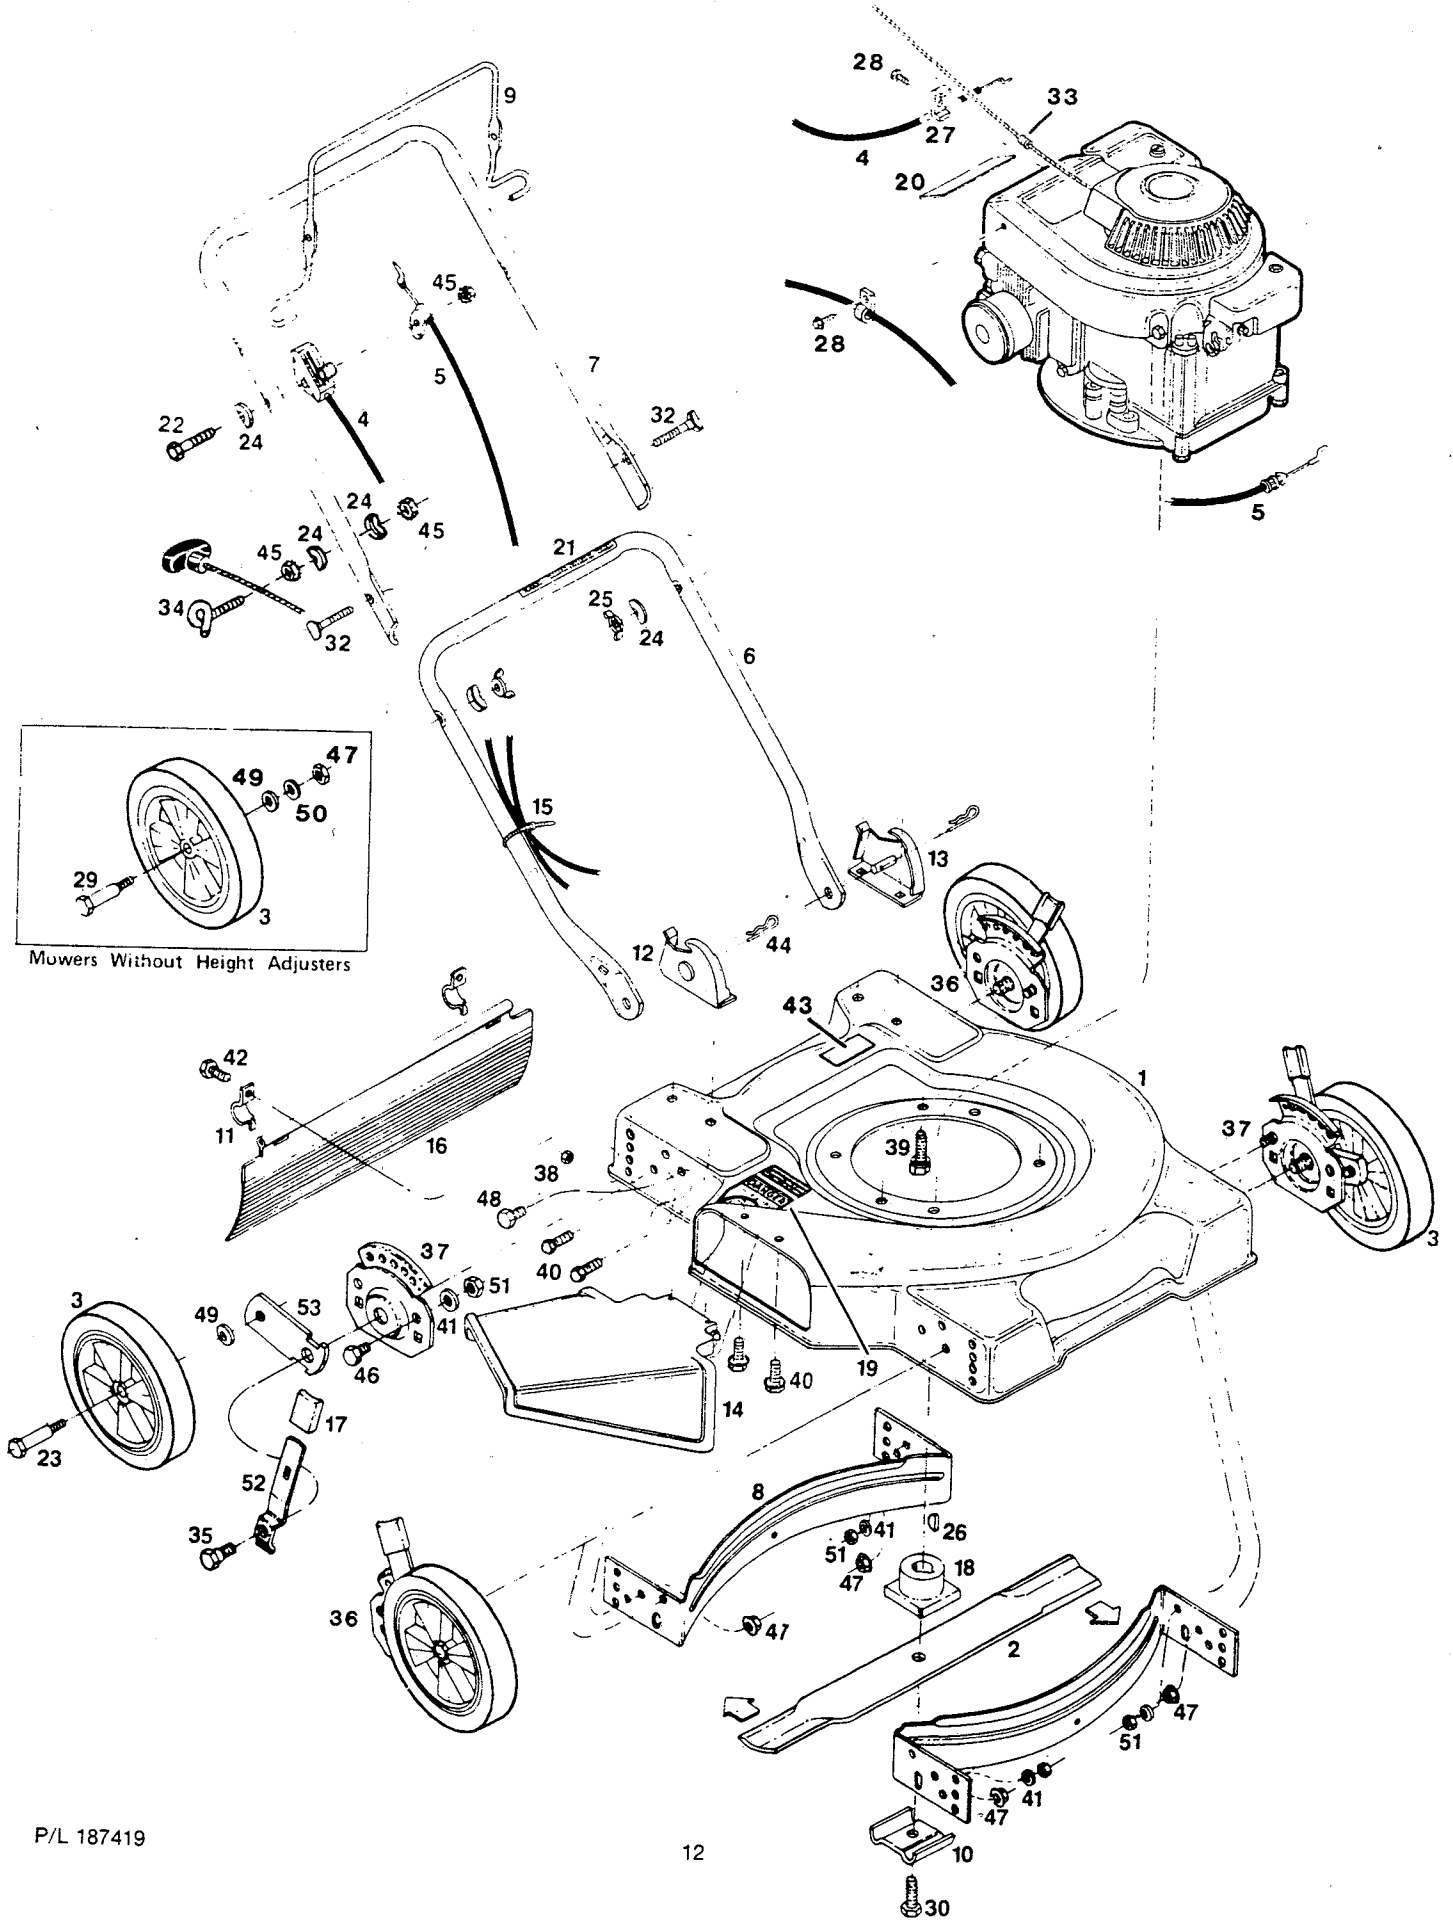

MODEL EA2031CK & EA2231CK
20"/22" SIDE DISCHARGE MOWER
Grass Catcher Model: GC6AA P/N 161018
Repl. Bag: P/N 161158

Mowers Without Height Adjusters

MODEL EA2031CK & EA2231CK
20"/22" SIDE DISCHARGE MOWER
Grass Catcher Model: GC6AA P/N 161018
Repl. Bag: P/N 161158

Index No.	Part No.	Description	Index No.	Part No.	Description
1	019059	Deck 20"	24	150201	Washer-Curved 5/16
1	019760	Deck 22"	25	150235	Wingnut 5/16-18
2	030031	Blade-20" Flat	26	150276	Woodruff Key #6
	030049	Blade-22" Flat	27	150318	Cable Clamp
3	Wheel Assembly*		28	150623	Screw-Sheet Metal #10 x 5/8
	041780	7" Plastic-White-Rib	29	156158	Wheel Bolt-Plastic Whl.-w/o Hgt. Adj.
	041046	7" Steel-White-Rib		150730	Wheel Bolt-Steel Whl.-w/o Hgt. Adj.
	041848	8" Steel-White-Rib	30	162024	Bolt-Blade
	041772	8" Plastic-White-Rib	31	151613	Bolt-Hex Head #10-32 x 3/8 Sems
4	051219	Control-Throttle w/Cable	32	151928	Bolt-Curved Head 5/16-18 x 1 3/4
5	052142	Cable-Engine Blade Control	33	152074	Rope Stop
6	071563	Handle-Lower	34	152371	Rope Guide
7	071076	Handle-Upper	35	153650	Shoulder Bolt-Hgt. Adj.*
	071084	Handle-Upper Vinyl Grip	36	428664	Back Plate-Height Adjuster R.H. Front L.H. Rear*
	072181	Handle-Upper Cushion Grip	37	428714	Back Plate-Height Adjuster L.H. Front R.H. Rear*
8	101519	Baffle 20/22"	38	452318	Nut-#10-24 HX Nylon Insert
9	104687	Bail-Engine/Blade Control	39	457168	Bolt-3/8-16 x 7/8 Thread Forming
	109470	Bail-Engine/Blade Control Vinyl Grip	40	457499	Bolt-1/4-20 x 1/2 Thread Forming
10	106336	Washer-Blade Adapter	41	462093	Washer-Flat 1/4"*
11	106914	Clip-Trailing Shield	42	458687	Bolt-Hex Head #10-24 x 1/2
12	107086	Handle Bracket-Right Hand	43	714170	Decal-Model Number
13	107094	Handle Bracket-Left Hand	44	715011	Hairpin Cotter
14	394619	Chute Deflector Assembly	45	715037	Nut-Keps 1/4-20
15	110379	Cable Tie	46	715045	Bolt-Hex Head 1/4-20 x 3/4*
16	111405	Trailing Shield-20/22" w/o Hgt. Adj.	47	451492	Locknut 3/8-16 Top*
	111421	Trailing Shield-20/22" w/Hgt. Adj.	48	715201	Bolt-Hex 3/8-16 x 3/4 w/o Hgt. Adj.
17	114462	Plastic Tip-Setting Lever*	49	715607	Washer-Belleville*
18	133231	Blade Adapter	50	715417	Washer 3/8 SAE*
19	144063	Decal-Danger	51	715508	Locknut 1/4-20 Top
20	009415	Decal-Blade Warning	52	776500	Setting Lever-Height Adjuster*
21	715557	Decal-Starting Instructions	53	777862	Wheel Lever-Height Adjuster*
22	153874	Bolt-1/4-20 x 2 1/4 Hex			
23	157420	Wheel Bolt-Plastic Whl.-w/Hgt. Adj.			
	150060	Wheel Bolt-Steel Whl.-w/Hgt. Adj.			

- This parts list covers several different mower models; not all of the parts listed may be used on the particular model you are working with.
- When servicing use only **Genuine Factory Replacement Parts (OEM)** that are specifically designed for the particular model that you are working with.
- Parts are right or left hand as viewed from the operator's position.
- Model specifications are subject to change without prior notice.
- **Do not operate** the mower unless all parts are attached and in good working order.
- Lawn mower deck and/or other painted parts differing in color may be substituted without notice.