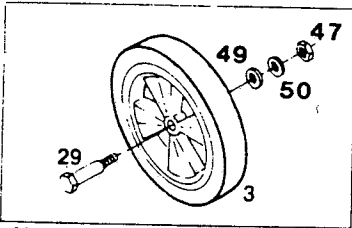

MODEL EA2031CK & EA2231CK
20"/22" SIDE DISCHARGE MOWER
Grass Catcher Model: GC6AA P/N 161018
Repl. Bag: P/N 161158

Mowers Without Height Adjusters

MODEL EA2031CK & EA2231CK
20"/22" SIDE DISCHARGE MOWER
Grass Catcher Model: GC6AA P/N 161018
Repl. Bag: P/N 161158

Index No.	Part No.	Description	Index No.	Part No.	Description
1	019059	Deck 20"	24	150201	Washer-Curved 5/16
1	019760	Deck 22"	25	150235	Wingnut 5/16-18
2	030031	Blade-20" Flat	26	150276	Woodruff Key #6
	030049	Blade-22" Flat	27	150318	Cable Clamp
3	Wheel Assembly*		28	150623	Screw-Sheet Metal #10 x 5/8
	041780	7" Plastic-White-Rib	29	156158	Wheel Bolt-Plastic Whl.-w/o Hgt. Adj.
	041046	7" Steel-White-Rib		150730	Wheel Bolt-Steel Whl.-w/o Hgt. Adj.
	041848	8" Steel-White-Rib	30	162024	Bolt-Blade
	041772	8" Plastic-White-Rib	31	151613	Bolt-Hex Head #10-32 x 3/8 Sems
4	051219	Control-Throttle w/Cable	32	151928	Bolt-Curved Head 5/16-18 x 1 3/4
5	052142	Cable-Engine Blade Control	33	152074	Rope Stop
6	071563	Handle-Lower	34	152371	Rope Guide
7	071076	Handle-Upper	35	153650	Shoulder Bolt-Hgt. Adj.*
	071084	Handle-Upper Vinyl Grip	36	428664	Back Plate-Height Adjuster R.H. Front L.H. Rear*
	072181	Handle-Upper Cushion Grip	37	428714	Back Plate-Height Adjuster L.H. Front R.H. Rear*
8	101519	Baffle 20/22"	38	452318	Nut-#10-24 HX Nylon Insert
9	104687	Bail-Engine/Blade Control	39	457168	Bolt-3/8-16 x 7/8 Thread Forming
	109470	Bail-Engine/Blade Control Vinyl Grip	40	457499	Bolt-1/4-20 x 1/2 Thread Forming
10	106336	Washer-Blade Adapter	41	462093	Washer-Flat 1/4"*
11	106914	Clip-Trailing Shield	42	458687	Bolt-Hex Head #10-24 x 1/2
12	107086	Handle Bracket-Right Hand	43	714170	Decal-Model Number
13	107094	Handle Bracket-Left Hand	44	715011	Hairpin Cotter
14	394619	Chute Deflector Assembly	45	715037	Nut-Keps 1/4-20
15	110379	Cable Tie	46	715045	Bolt-Hex Head 1/4-20 x 3/4*
16	111405	Trailing Shield-20/22" w/o Hgt. Adj.	47	451492	Locknut 3/8-16 Top*
	111421	Trailing Shield-20/22" w/Hgt. Adj.	48	715201	Bolt-Hex 3/8-16 x 3/4 w/o Hgt. Adj.
17	114462	Plastic Tip-Setting Lever*	49	715607	Washer-Belleville*
18	133231	Blade Adapter	50	715417	Washer 3/8 SAE*
19	144063	Decal-Danger	51	715508	Locknut 1/4-20 Top
20	009415	Decal-Blade Warning	52	776500	Setting Lever-Height Adjuster*
21	715557	Decal-Starting Instructions	53	777862	Wheel Lever-Height Adjuster*
22	153874	Bolt-1/4-20 x 2 1/4 Hex			
23	157420	Wheel Bolt-Plastic Whl.-w/Hgt. Adj.			
	150060	Wheel Bolt-Steel Whl.-w/Hgt. Adj.			

- This parts list covers several different mower models; not all of the parts listed may be used on the particular model you are working with.
- When servicing use only **Genuine Factory Replacement Parts (OEM)** that are specifically designed for the particular model that you are working with.
- Parts are right or left hand as viewed from the operator's position.
- Model specifications are subject to change without prior notice.
- **Do not operate** the mower unless all parts are attached and in good working order.
- Lawn mower deck and/or other painted parts differing in color may be substituted without notice.