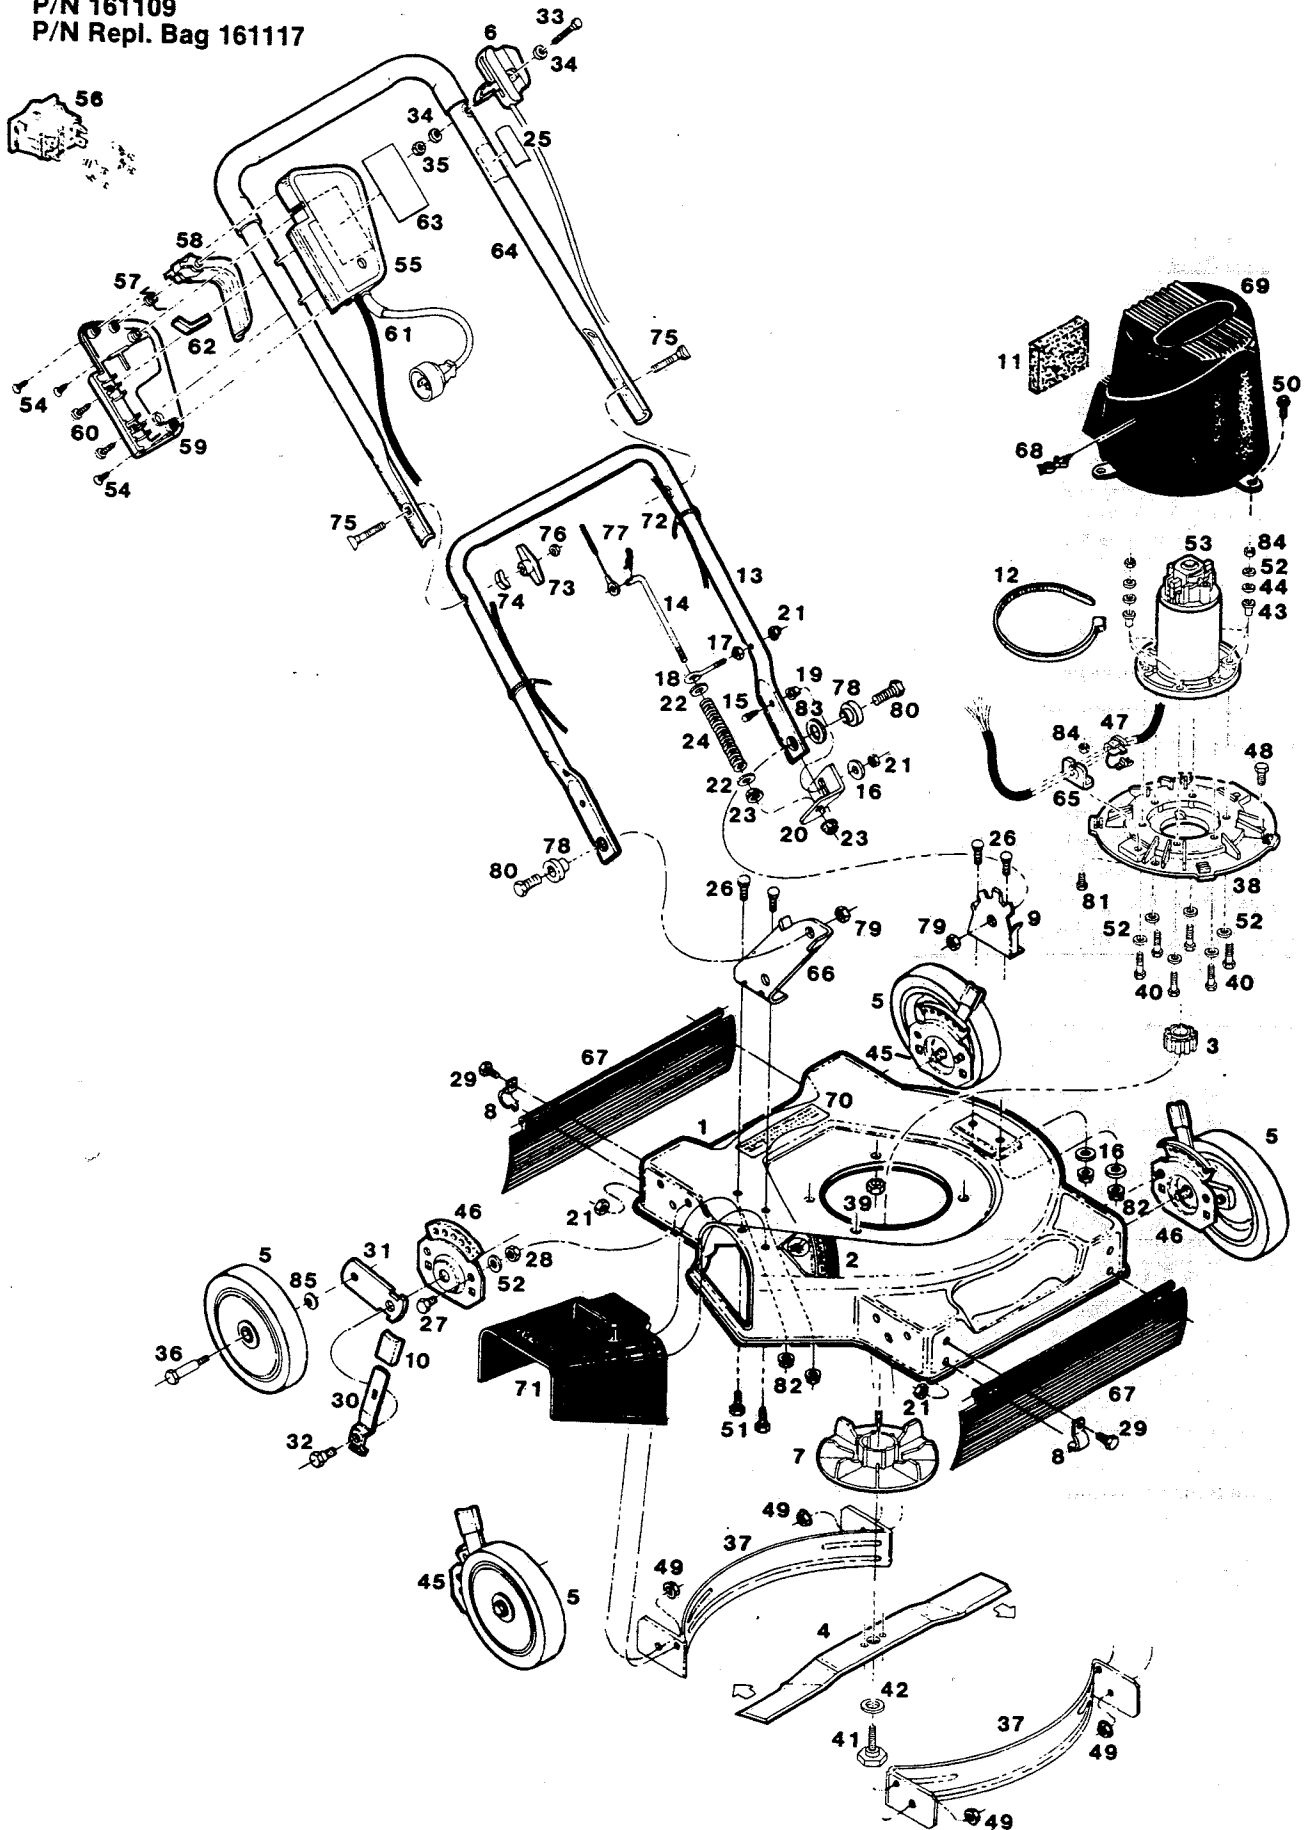

MODEL EA919K
19" Electric Mower w/Flip-over Handle
Grass Catcher Model GC12A
P/N 161109
P/N Repl. Bag 161117

MODEL EA919K
19" Electric Mower w/Flip-over Handle
Grass Catcher Model GC12A
P/N 161109
P/N Repl. Bag 161117

Index No.	Part No.	Description	Index No.	Part No.	Description
1	018499	Deck 19"	44	380584	Washer - Plastic
2	007518	Decal - Danger	45	428664	Back Plate - Ht. Adj., R.H. Front, L.H. Rear
3	018507	Adapter-Blade	46	428714	Back Plate-Ht. Adj., L.H. Front, R.H. Rear
4	018515	Blade-19"	47	447771	Strain Relief-Electric Cord
5	043000	Wheel - 7" White-Plastic	48	450346	Bolt-5/16-18 x 3/4
6	050708	Control-Handle Release	49	156406	Nut - 3/8-16 Flange Lock
7	099705	Fan - Electric Motor	50	457192	Screw - #10-32 x 1/2 Self Tap
8	106914	Clip - Trailing Shield	51	457499	Bolt - 1/4-20 x 7/16 Self Tap
9	107318	Handle Bracket L.H.	52	462093	Washer - Flat 1/4"
10	114462	Tip-Adjuster Lever	53	610154	Motor - Electric
11	113761	Filter-Electric Motor	54	152801	Screw - #8 - 12 x 3/4"
12	113951	Cable Tie 15"	55	630277	Switch Box Body
13	073106	Handle-Lower	56	630285	Switch - Control
14	107805	Rod-Handle Lock	57	630293	Spring - Lever
15	151522	Screw - #10-24 x 3/4 Hex	58	630301	Lever - Switch Box
16	151555	Washer - Flat 1/4" I.D. 1 O.D.	59	630327	Switch Box Cover
17	151985	Nut - #10-24 Hex	60	630343	Screw - #10-8 x 1 1/4"
18	153890	Eye bolt #10-24 x 2	61	630350	Wire Harness Assembly
19	154047	Spacer - Lock Plate	62	667113	Bracket - Switch
20	179341	Plate - Lock	63	680793	Decal - Handle Control
21	452318	Nut - #10-24 Nylock	64	073080	Handle - Upper Coated
22	462093	Washer - Flat 1/4"	65	664144	Bracket - Cord
23	715078	Nut - 1/4-20 Flange Whiz	66	665281	Handle Bracket RH.
24	775825	Spring - Handle Latch	67	673236	Shield - Trailing
25	147421	Decal - Handle Control	68	667519	Clip - Cord
26	150011	Bolt-Carriage 1/4-20 x 5/8	69	667501	Shroud - Electric Motor (When ordering new shroud also order 667519 Clip Cord)
27	715045	Bolt - 1/4-20 x 3/4	70	680801	Decal - U.L. Control No.
28	715508	Nut - 1/4-20 Toplock	71	713263	Chute Deflector
29	458687	Screw - #10 - 24 x 1/2	72	110379	Cable Tie
30	776500	Setting Lever - Ht. Adj.	73	113589	Knob - Wing
31	777862	Wheel Arm	74	150201	Curved Washer
32	153650	Shoulder Bolt - Ht. Adj.	75	151928	Bolt - Curved Head 5/16 - 18 x 1 3/4
33	154112	Bolt - Plastic Handle Control	76	310045	Nut - 5/16 - 18
34	154120	Washer - Plastic Handle Control	77	490011	Hairpin - Cotter
35	154138	Nut - Plastic Handle Control	78	673251	Bushing Pivot Plastic
36	150060	Wheel Bolt	79	715086	Nut - 3/8 - 16 Top Lock
37	171389	Baffle - Deck	80	715326	Bolt - 3/8 - 16 x 1"
38	172080	Plate - Motor	81	715052	Bolt - 1/4 - 20 x 1/2"
39	310151	Nut - 5/16-18 Nylock	82	715078	Nut - 1/4 - 20 Flange Lock
40	312108	Bolt - 1/4"-20 x 1-1/4	83	461731	Washer - 3/8 Flat
41	380527	Bolt - Blade	84	715508	Nut - 1/4 - 20 Top Lock
42	380535	Washer - Blade Plastic	85	715607	Washer - 3/8 Belleville
43	380576	Bushing - Nylon Flange			

- This parts list covers several different mower models; not all of the parts listed may be used on the particular model you are working with.
- When servicing use only **Genuine Factory Replacement Parts (OEM)** that are specifically designed for the particular model that you are working with.
- Parts are right or left hand as viewed from the operator's position.
- Model specifications are subject to change without prior notice.
- **Do not operate** the mower unless all parts are attached and in good working order.
- Lawn mower deck and/or other painted parts differing in color may be substituted without notice.