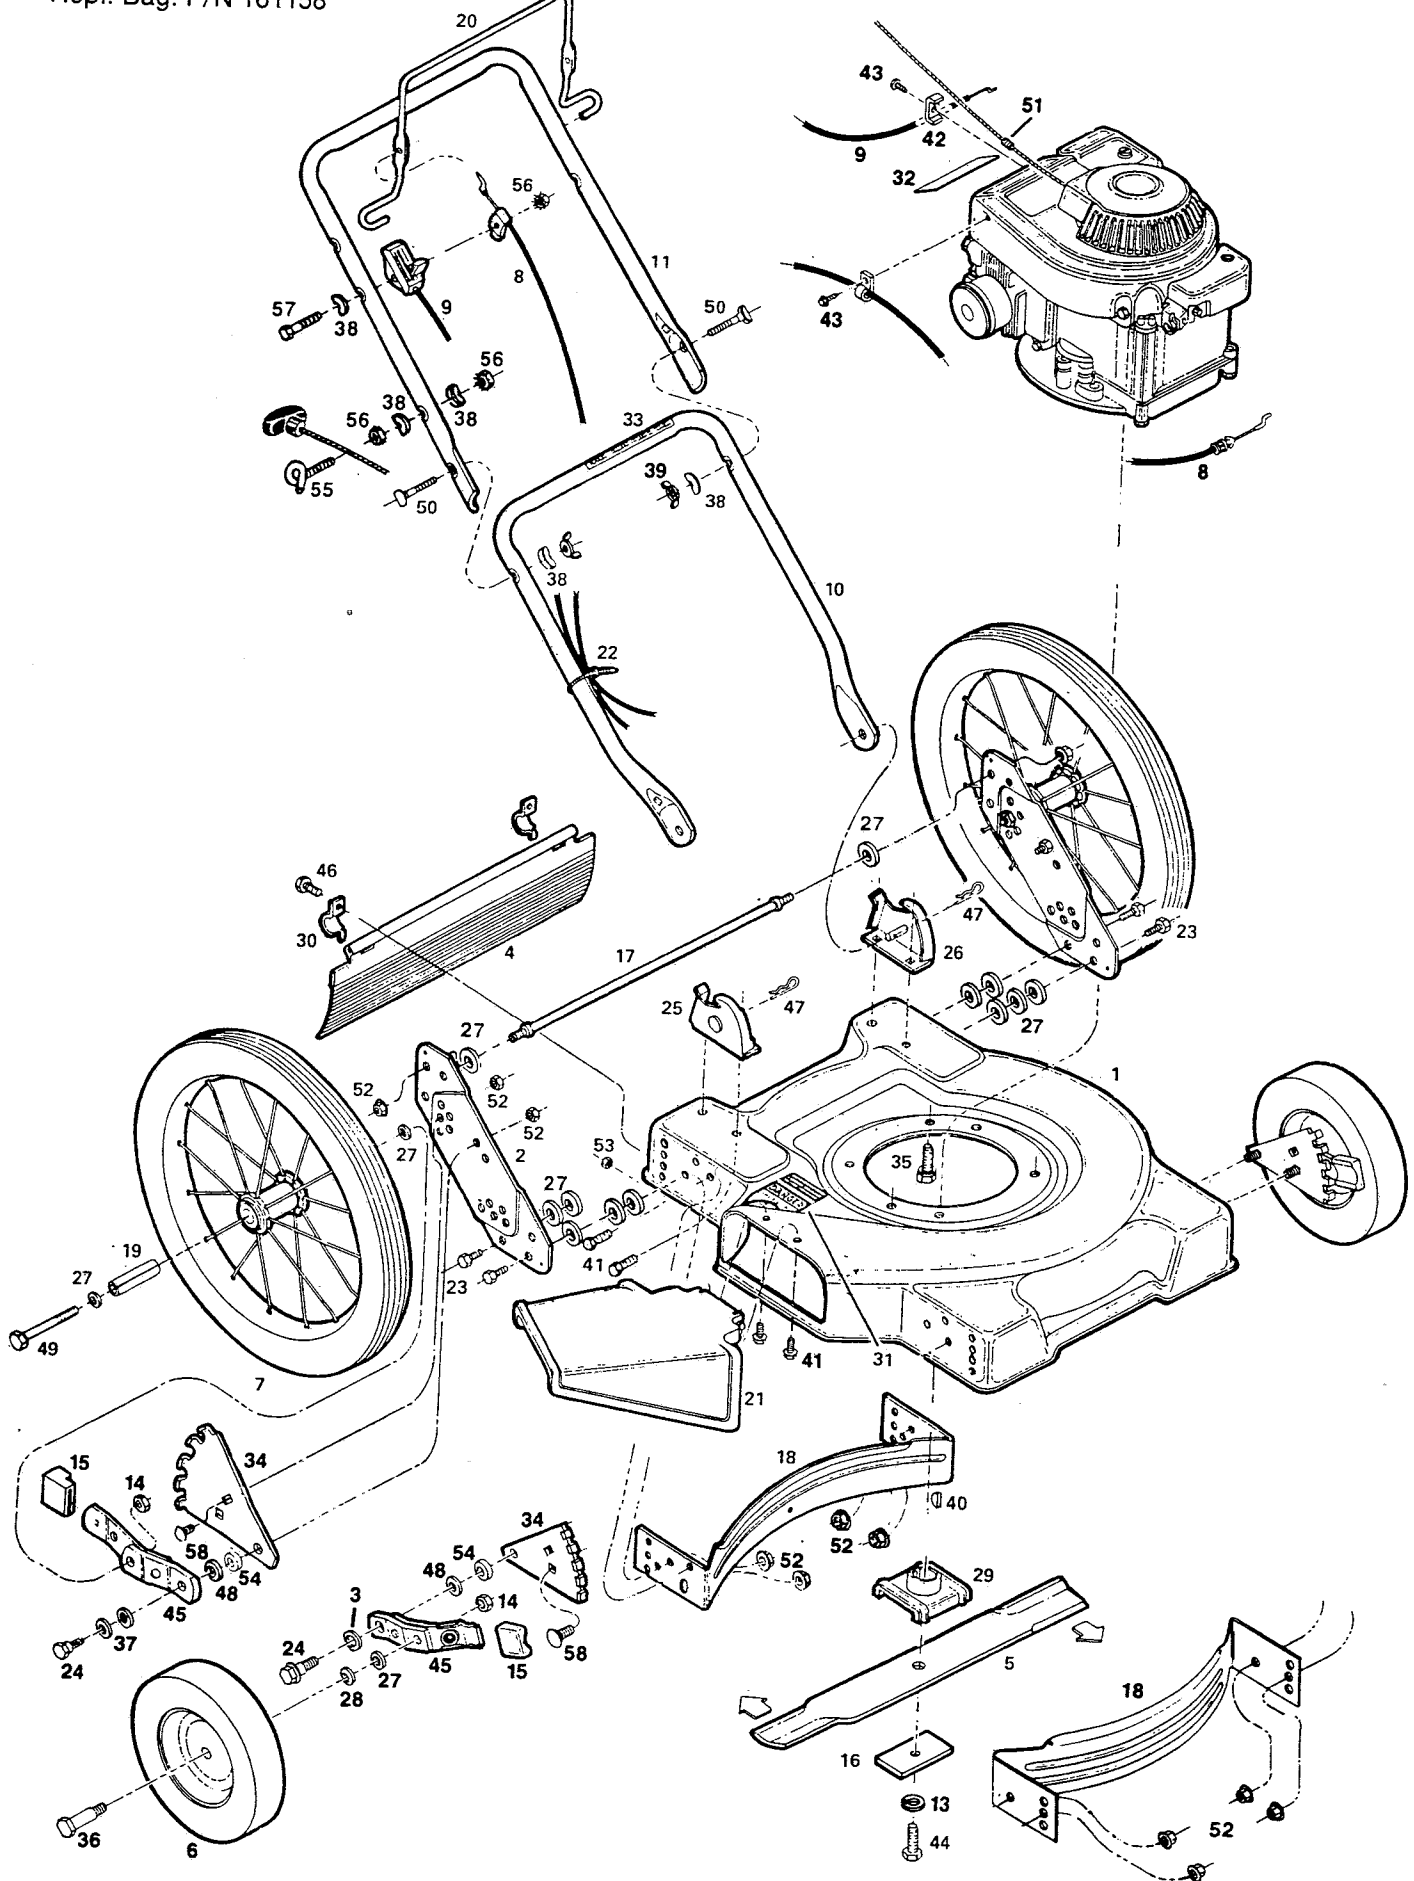

**MODEL EAHWK**  
**22" HIGH-WHEEL SIDE DISCHARGE MOWER**  
 Grass Catcher Model: GC6AA P/N 161018  
 Repl. Bag: P/N 161158

**MODEL EAHWK**  
**22" HIGH-WHEEL SIDE DISCHARGE MOWER**  
 Grass Catcher Model: GC6AA P/N 161018  
 Repl. Bag: P/N 161158