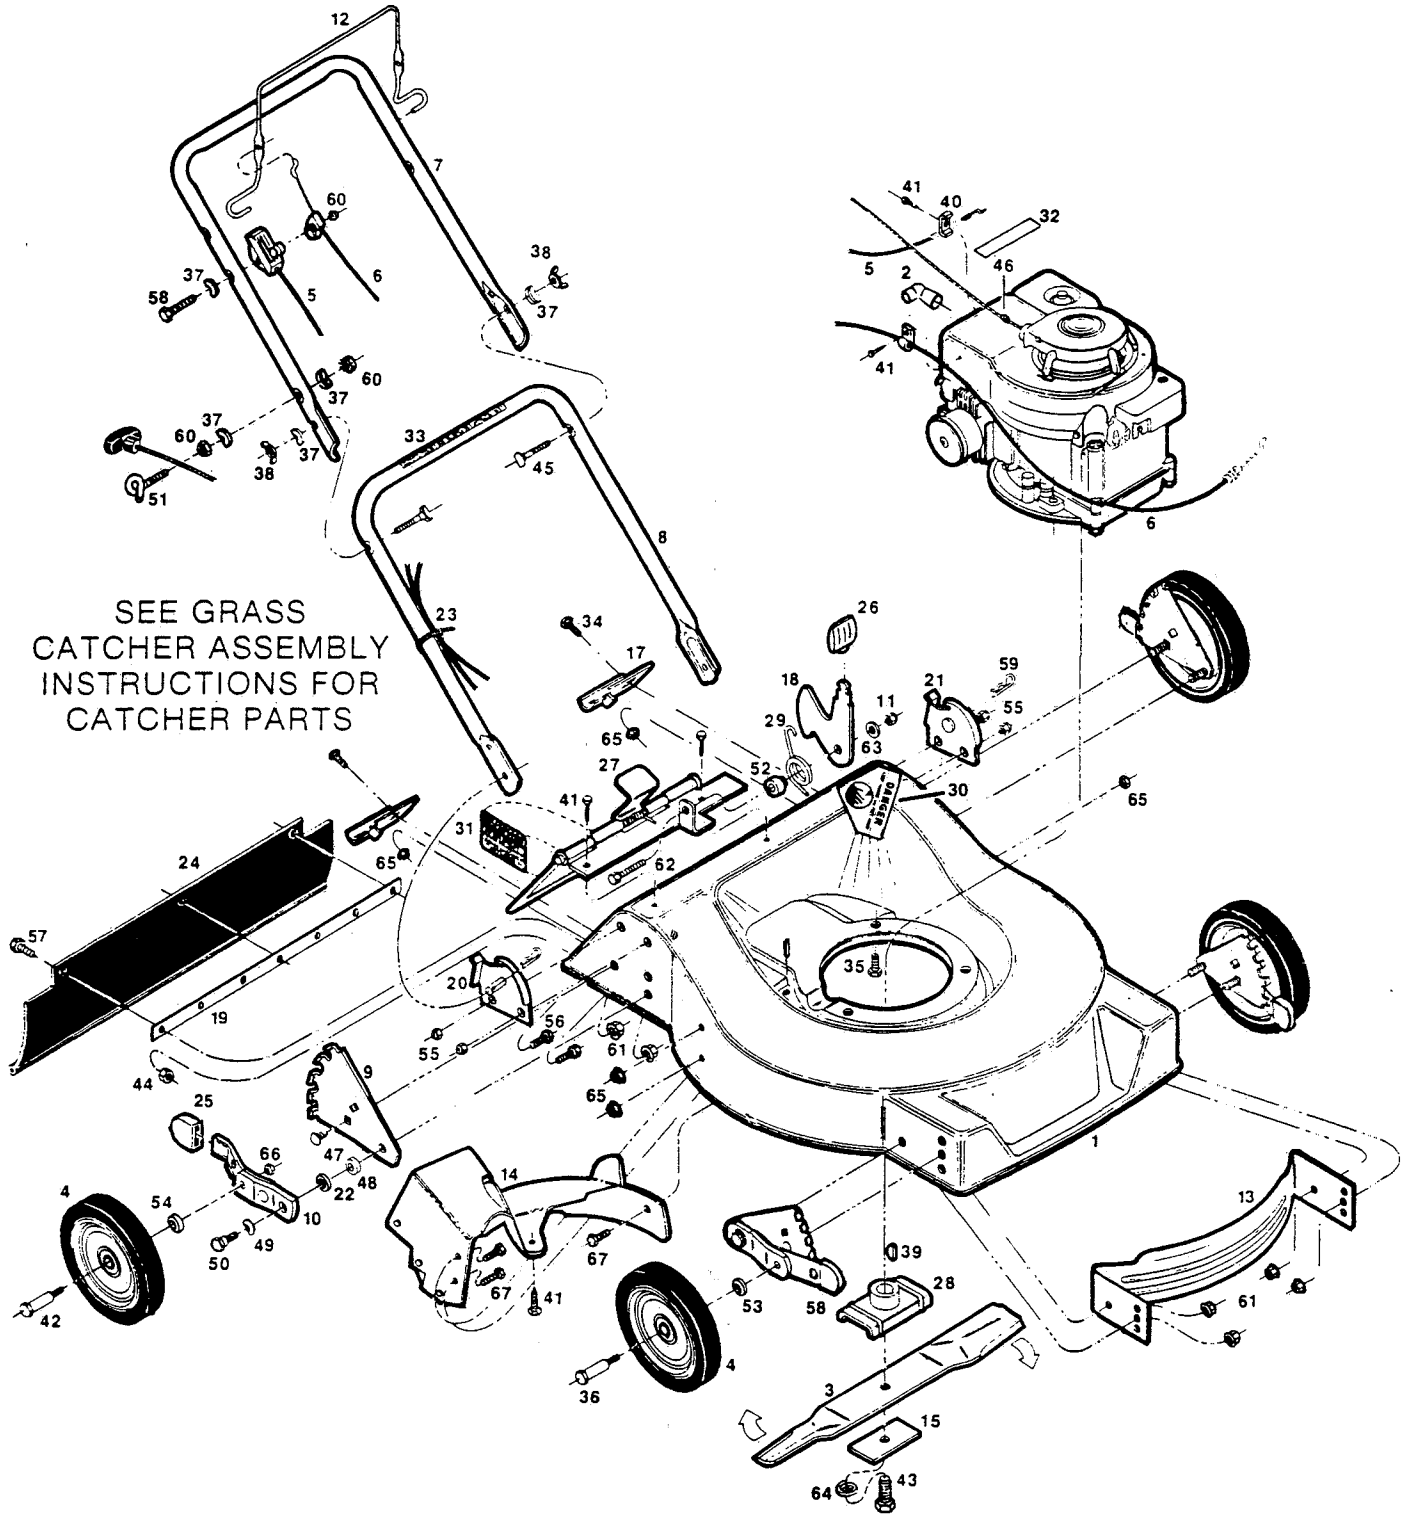

MODEL EARB21K
21" REAR-BAGGING MOWER
Grass Catcher Included: See P. 127
P/N 127084

MODEL EARB21K
21" REAR-BAGGING MOWER
 Grass Catcher Included: See P. 127
 P/N 127084

Index No.	Part No.	Description	Index No.	Part No.	Description
1	018622	Deck—21"	32	009415	Decal—Blade Warning
2	110833	Cover-Spark Plug	33	715557	Decal—Starting Instructions
3	030338	Blade—21"	34	150011	Bolt—Carriage 1/4-20 x 5/8 Gr. 5
4		Wheel Assemblies*	35	457168	Bolt—3/8-16 x 7/8 Thread Forming
	040741	8" Plastic-White-Cog-Nylon Bearing	36	382325	Shoulder Bolt—Wheel Front
	041111	8" Steel-White-Rib-Flange Bearing	37	150201	Washer—Curved 5/16
	042432	8" Plastic-White-Diamond-Nylon Bearing	38	150235	Wing Nut 5/16-18
	043018	8" Plastic-White-Diamond	39	150276	Woodruff Key #6
5	052472	Control—Throttle w/Cable	40	150318	Cable Clamp
6	052787	Cable—Engine/Blade Control	41	150623	Screw—Hex Head Sheet Metal #10 x 5/8
7	071076	Handle—Upper	42	382233	Shoulder Bolt—Wheel Rear
8	071449	Handle—Lower	43	157255	Bolt—Blade 3/8-24 x 1 Gr. 5
9	091249	Back Plate—Height Adjuster	44	452318	Locknut—10-24 Hex
10	085019	Wheel Arm Assy	45	151928	Bolt—Curved Head Crg 5/16-18 x 1-3/4
11	715508	Locknut 1/4-20 Top	46	152074	Rope Stop
12	104687	Bail—Engine/Blade Control	47	152405	Bolt—Carriage 3/8-16 x 3/4
13	105825	Baffle—Front	48	156182	Washer—Plastic—Height Adjuster
14	085100	Baffle Assembly-Rear	49	152421	Washer—Spring—Height Adjuster
15	106005	Blade Washer	50	156125	Shoulder Bolt—Height Adjuster
16	111856	Cap-Bolt	51	152371	Rope Guide
17	109546	Catcher Frame Bracket	52	152637	Spacer—Catcher Latch
18	108324	Catcher Latch	53	715607	Washer - 3/8 Belleville
19	109496	Trailing Shield Mounting Strip	54	152686	Spacer—Rear Wheel
20	097162	Handle Bracket—Right Hand	55	310151	Locknut—5/16-18 Nylok
21	097170	Handle Bracket—Left Hand	56	450346	Bolt-5/16-18 x 3/4
22	156877	Washer-3/8 Hardened	57	458687	Bolt—Hex Head 10-24 x 1/2
23	110379	Cable Tie	58	153874	Bolt-1/4-20 x 2 1/4 Hex Head
24	111633	Trailing Shield—Plastic	59	715011	Hitch Pin #3
25	110510	Plastic Tip—Height Adjuster	60	715037	Locknut 1/4-20 Keps
26	111724	Knob—Catcher Latch	61	156406	Nut-3/8-16 Flange-Lock
27	013706	Door Assembly	62	715292	Bolt—Hex Head 1/4-20 x 1
28	126466	Blade Adapter	63	462093	Washer 1/4"
29	133371	Torsion Spring—Catcher Latch	64	156919	Lockwasher 3/8 HD Split
30	143115	Decal—Danger	65	715078	Nut-Flange Whiz 1/4-20
31	795039	Decal—Door Warning	66	715524	Nut-3/8-16 Lock
			67	156851	Bolt 1/4-20 x3/8 Shaved HD