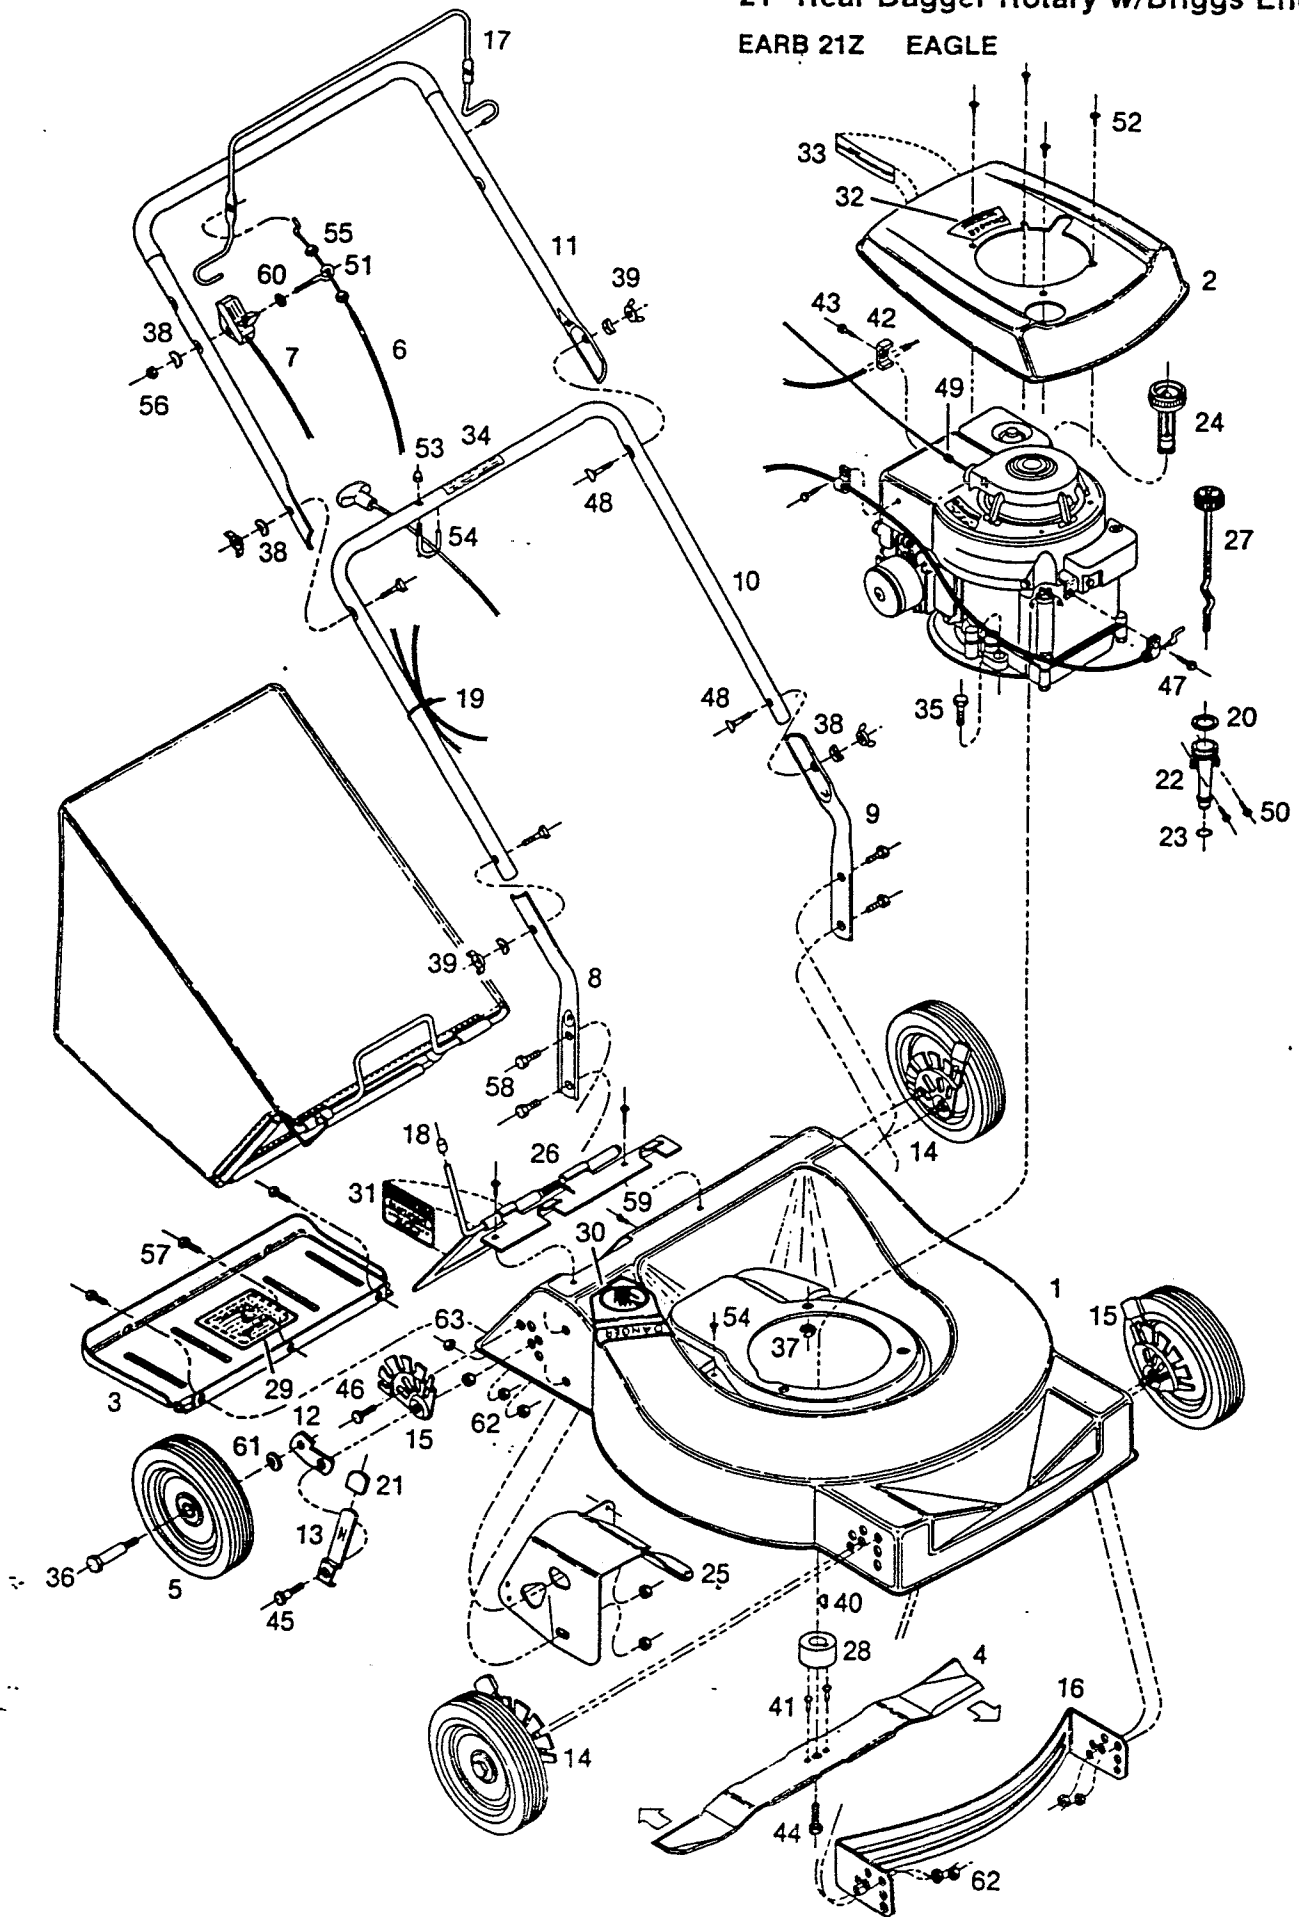

# 21" Rear Bagger Mower w/Briggs Engine

EARB 21Z EAGLE

NOTE: PARTS ARE RIGHT OR LEFT HAND AS VIEWED FROM THE OPERATOR POSITION.

Index No.	Part No.	Description	Index No.	Part No.	Description
1.	026724	Deck 21" Rear Bagger	20.	110494	O-Ring
2.	026807	Shroud - Steel *	21.	110510	Plastic - Tip Setting Lever
3.	027169	Trailing Shield Assembly *	22.	111112	Oil Fill Tube *
4.	030262	Blade - 21" Rear Bagger	23.	111120	O-Ring *
5.		Wheel Assemblies *	24.	120014	Gas Gauge
	040246	7" Plastic - White - Diamond - Nylon Bearing	25.	120824	Rear Baffle Assembly *
	040832	7" Plastic - Gray - Diamond - Nylon Bearing	26.	124016	Rear Door Assembly *
	040089	7" Plastic - Gray - Thru Bar - Nylon Bearing	27.	125237	Oil Dip Stick and Cap
	040758	7" Plastic - Almond - Thru Bar - Nylon Bearing	28.	132662	Blade Adapter
	040352	7" Plastic - Gray - Cog - Nylon Bearing	29.	142661	Decal - Trailing Shield
	040022	7" Plastic - White - Rib - Roller Bearing	30.	143115	Decal - C.P.S.C. Danger
	040386	7" Steel - White - Rib - Ball Bearing	31.	144162	Decal - Rear Bagger Door
	040394	7" Steel - Gray - Rib - Ball Bearing	32.	144204	Decal - Blade Warning
	040097	8" Plastic - Gray - Slick - Nylon Bearing	33.	144816	Decal - C.P.S.C. Blade Safety
	040220	8" Plastic - Gray - Cog - Nylon Bearing	34.	144899	Decal - Starting Instructions
	040733	8" Plastic - White - Slick - Nylon Bearing	35.	150045	Hex Head Bolt 5/16-18 x 1-1/4
	040741	8" Plastic - White - Cog - Nylon Bearing	36.	150060	Wheel Bolt
	040311	8" Plastic - Gray - Slick - Roller Bearing	37.	150136	Keps Nut 5/16-18
	040030	8" Plastic - White - Rib - Roller Bearing	38.	150201	Curved Washer 5/16
	040303	8" Plastic - White - Cog - Roller Bearing	39.	150235	Wingnut 5/16-18
	040345	8" Plastic - Gray - Cog - Roller Bearing	40.	150276	Woodruff Key #6
	040451	8" Steel - White - Rib - Ball Bearing	41.	150284	Shear Pin
	040501	8" Steel - Gray - Rib - Ball Bearing	42.	150316	Cable Clamp
	040634	8" Steel - White - Cog - Ball Bearing	43.	150623	Self Tap Screw #10 x 5/8
	040683	8" Steel - Gray - Cog - Ball Bearing	44.	150862	Blade Bolt
	040717	8" Steel - Gray - Slick - Ball Bearing	45.	150896	Shoulder Bolt - Height Adjuster
	040857	8" Plastic - White - Diamond - Nylon Bearing	46.	150904	Shaved Hex Head Bolt 3/8-16 x 3/4
	040840	8" Plastic - Gray - Diamond - Nylon Bearing	47.	151613	Hex Head Bolt #10-32 x 3/8
	040873	8" Plastic - Gray - Diamond - Roller Bearing	48.	151928	Curved Head Bolt 5/16-18 x 1-3/4
6.	050377	Control - Engine/Blade *	49.	152074	Rope Stop
7.	050393	Control - Throttle Plastic	50.	152082	Shoulder Screw - Oil Dip Stick *
	050443	Control - Throttle Steel *	51.	152140	Eyebolt - Cable Mounting
8.	070219	Handle - Lower Brace - Right Hand	52.	152199	Self Tap Screw #6 x 1/2
9.	070227	Handle - Lower Brace - Left Hand	53.	152207	Locknut Acorn 1/4-20
10.	071068	Handle - Lower	54.	152215	Rope Guide
11.	071076	Handle - Upper	55.	152223	Hex Jam Nut 5/16-24
	071084	Handle - Upper with Cushion Grip *	56.	715037	Keps Nut 1/4-20
12.	090282	Wheel Lever - Height Adjuster	57.	715045	Hex Head Bolt 1/4-20 x 3/4
13.	090399	Setting Lever - Height Adjuster	58.	715201	Hex Head Bolt 3/8-16 x 3/4
14.	090431	Back Plate - Height Adjuster RH Front LH Rear	59.	715276	Pop Rivet 1/8
15.	090449	Back Plate - Height Adjuster LH Front RH Rear	60.	715300	Washer Flat 1/4
16.	102533	Baffle - Front	61.	715409	Disc Spring Washer 3/8
17.	104687	Control - Engine/Blade Crossbar *	62.	715441	Hex Nut Twin Whiz 3/8-16
18.	110064	Rod Cap - Plastic	63.	715508	Hex Locknut 1/4-20
19.	110379	Cable Tie			