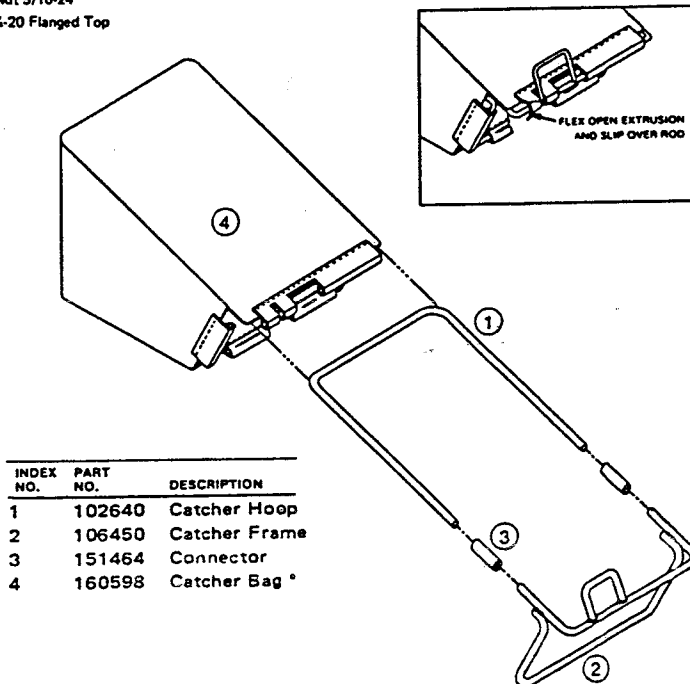

Index No.	Part No.	Description
27	111369	Knob - Catcher Latch
28	126839	Door Assembly *
29	133231	Blade Adapter
30	133371	Torsion Spring - Catcher Latch
31	143115	Decal - C. P. S. C. Danger
32	144162	Decal - Door Caution
33	144204	Decal - Blade Warning
34	144899	Decal - Starting Instructions
35	150011	Bolt - Carriage 1/20 x 5/8 Gr. 5
36	150045	Bolt - Hex Head 5/16-18 x 1 1/2
37	150060	Shoulder Bolt - Wheel Front
38	150201	Washer - Curved 5/16
39	150235	Wing Nut 5/16-18
40	150276	Woodruff Key No. 6
41	150318	Cable Clamp
42	150623	Screw - Hex Head Sheet Metal No. 10 x 5/8
43	150730	Shoulder Bolt - Wheel Rear
44	150862	Bolt - Blade 3/8-24 x 1 Gr. 5
45	150946	Locknut - 10-24 Hex Washer Head
46	152157	Hex Washer Hd No. 10-32 x 1/2 SEMS
47	151928	Bolt - Curved Head Crg 5/16-18 x 1 1/2
48	152066	Staple - Rope Stop
49	152405	Bolt - Carriage 3/8-16 x 1/2
50	152413	Washer - Plastic - Height Adjuster
51	152421	Washer - Spring - Height Adjuster
52	152587	Shoulder Bolt - Height Adjuster
53	152629	Rope Guide
54	152637	Spacer - Catcher Latch
55	152660	Bolt - Hex Washer Head 1/20 x 1/2
56	152686	Spacer - Rear Wheel
57	310151	Locknut - 5/16-18 Nylock
58	313510	Bolt - Carriage 5/16-18 x 1/2
59	525337	Bolt - Hex Head 10-24 x 1/2
60	714170	Decal - Rating Plate
61	715011	Hitch Pin No. 3
62	715037	Locknut 1/20 Keps
63	715086	Locknut 3/8-18 Top
64	715276	Pop Rivet 1/8"
65	715292	Bolt - Hex Head 1/20 x 1
66	715300	Washer 1/2"
67	715409	Washer - Spring-Wheel
68	715417	Washer - 3/8 SAE
69	715508	Locknut 1/20 Top
70	152223	Hex Jam Nut 5/16-24
71	451419	Locknut 1/20 Flanged Top