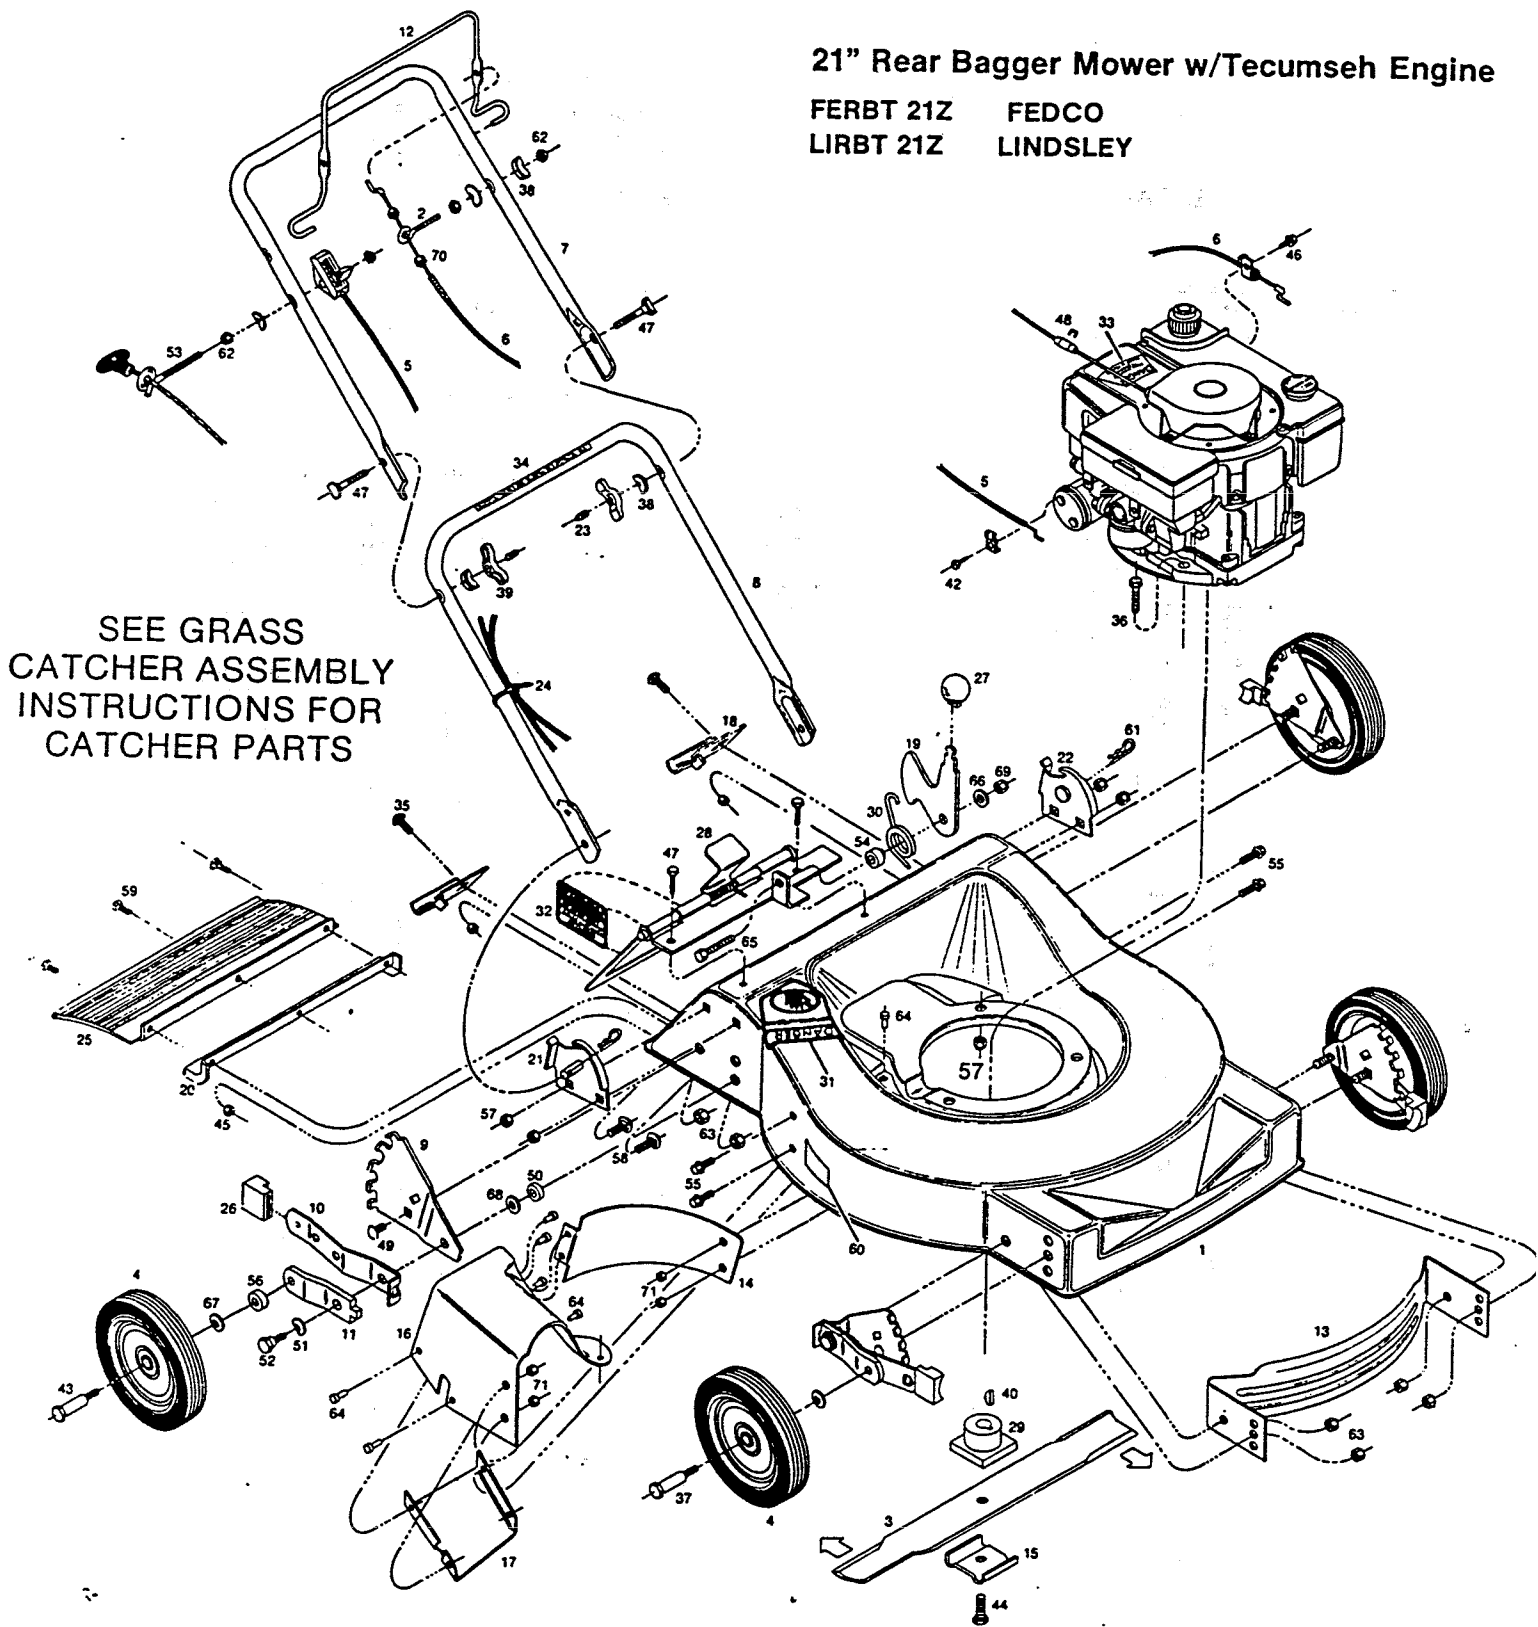

21" Rear Bagger Mower w/Tecumseh Engine

FERBT 21Z FEDCO
LIRBT 21Z LINDSLEY

21" Rear Bagger Mower w/Tecumseh Engine

FERBT 21Z FEDCO
LIRBT 21Z LINDSLEY

Index No.	Part No.	Description
1	028043	Deck 21" Rear Bagger
2	152140	Eyebolt - Cable Mounting
3	030262	Blade 21" Offset
4		Wheel Assemblies ●
	040097	8" Plastic - Gray - Slick - Nylon Bearing
	040220	8" Plastic - Gray - Cog - Nylon Bearing
	040733	8" Plastic - White - Slick - Nylon Bearing
	040741	8" Plastic - White - Cog - Nylon Bearing
	040311	8" Plastic - Gray - Slick - Roller Bearing
	040030	8" Plastic - White - Rib - Roller Bearing
	040303	8" Plastic - White - Cog - Roller Bearing
	040345	8" Plastic - Gray - Cog - Roller Bearing
	040451	8" Steel - White - Rib - Ball Bearing
	040501	8" Steel - Gray - Rib - Ball Bearing
	040634	8" Steel - White - Cog - Ball Bearing
	040683	8" Steel - Gray - Cog - Ball Bearing
	040717	8" Steel - Gray - Slick - Ball Bearing
	040857	8" Plastic - White - Diamond - Nylon Bearing
	040840	8" Plastic - Gray - Diamond - Nylon Bearing
	040865	8" Plastic - White - Diamond - Roller Bearing
	040873	8" Plastic - Gray - Diamond - Roller Bearing
5	050393	Control - Throttle - Plastic
	050463	Control - Throttle - Steel ●
6	050351	Control Cable - Engine/Blade *
7	071076	Handle - Upper
	071084	Handle - Upper with Cushion Grip ●
8	071449	Handle - Lower
9	090589	Back Plate - Height Adjuster
10	090613	Setting Lever - Height Adjuster
11	090712	Wheel Lever - Height Adjuster
12	104687	Control - Engine/Blade Crossbar *
13	105825	Baffle - Front
14	106070	Baffle - Rear
15	106336	Blade Washer
16	106633	Baffle - Upper Chute
17	106641	Baffle - Lower Chute
18	106690	Catcher Frame Bracket
19	106716	Catcher Latch
20	106799	Trailing Shield Mounting Bracket *
21	106807	Handle Bracket - Right Hand
22	106815	Handle Bracket - Left Hand
23	110064	Bolt Cap
24	110379	Cable Tie
25	111245	Trailing Shield - Plastic *
26	111260	Plastic Tip - Height Adjuster