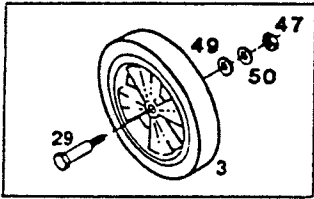

MODEL FUB22K OB20K WB20K WB22K
 WBAS22K WDEAS22K WDEAS22AK
 WDEAS220K WE20K WE22K
 20"/22" SIDE DISCHARGE MOWER
 Grass Catcher Model: GC6AA P/N 161018
 Repl. Bag: P/N 161158

Mowers Without Height Adjusters