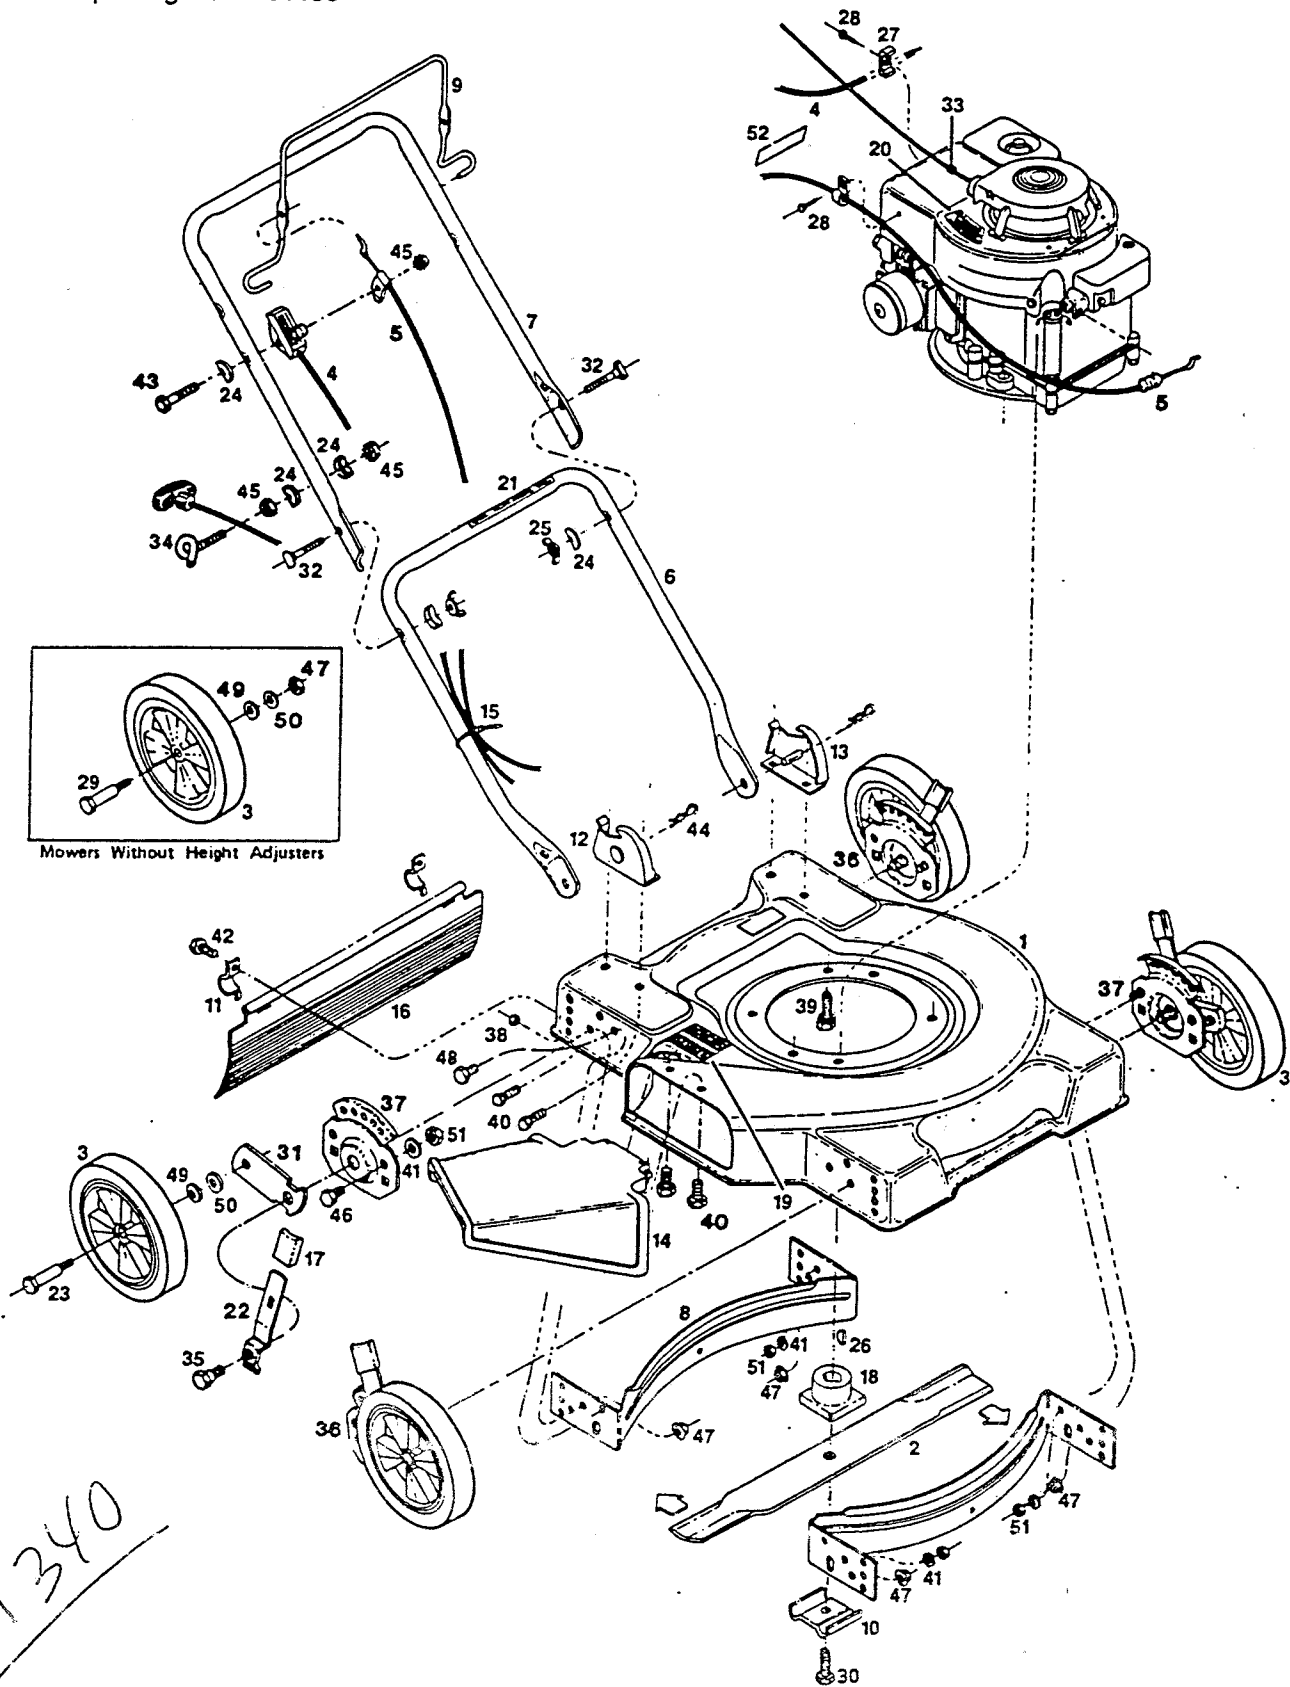

MODEL FUB22K OB20K WB20K WB22K
WBAS22K WDEAS22K WDEAS22AK
WDEAS220K WE20K WE22K
20"/22" SIDE DISCHARGE MOWER
Grass Catcher Model: GC6AA P/N 161018
Repl. Bag: P/N 161158

Mowers Without Height Adjusters

MODEL FUB22K OB20K WB20K WE22K
WBAS22K WDEAS22K WDEAS22AK
WDEAS220K WE20K WE22K
20"/22" SIDE DISCHARGE MOWER
Grass Catcher Model: GC6AA P/N 161018
Repl. Bag: P/N 161158

Index No.	Part No.	Description	Index No.	Part No.	Description
1	019042	Deck 20"	20	001461	Decal-Blade Warning
	019778	Deck 22"	21	715557	Decal-Starting Instructions
2	030031	Blade-20" Flat	22	776500	Setting Lever-Height Adjuster*
	030049	Blade-22" Flat	23	150060	Wheel Bolt w/Hgt. Adj.*
3		Wheel Assembly*	24	150201	Washer-Curved 5/16
	041012	6" Plastic - White - Diamond	25	150235	Wingnut 5/16-18
	041533	6½" Plastic - White - Diamond	26	150276	Woodruff Key #6
	042739	7" Plastic-White-Diamond-Mag	27	150318	Cable Clamp
	041525	7" Plastic-White-Diamond-3 spoke	28	150623	Screw-Sheet Metal #10 x 5/8
	041863	7" Steel - White-Rib-Flange Bearing	29	150730	Wheel Bolt w/o Hgt. Adj.*
	042432	8" Plastic-White-Diamond	30	162024	Bolt-Blade
	040865	8" Plastic-White-Diamond-Roller Bearing	31	777862	Wheel Lever-Height Adjuster*
	041111	8" Steel-White-Rib-Flange Bearing	32	151928	Bolt-Curved Head 5/16-18 x 1 3/4
	042747	8" Plastic-Treadcap	33	152074	Rope Stop
4	051219	Control-Throttle w/Cable	34	152371	Rope Guide
5	052142	Cable-Engine Blade Control	35	153650	Shoulder Bolt-Hgt. Adj.*
6	071563	Handle-Lower	36	428664	Back Plate-Height Adjuster R.H. Front L.H. Rear*
7	071076	Handle-Upper	37	428714	Back Plate-Height Adjuster L.H. Front R.H. Rear*
	071084	Handle-Upper Vinyl Grip	38	452318	Nut-#10-24 HX Nylon Insert
	072181	Handle-Upper Cushion Grip	39	457168	Bolt-3/8-16 x 7/8 Thread Forming
8	101519	Baffle 20/22" Rear or Front*	40	457499	Bolt-1/4-20 x 1/2 Thread Forming
9	104687	Bail-Engine/Blade Control	41	462093	Washer-Flat 1/4"*
	109470	Bail-Engine/Blade Control Vinyl Grip	42	458687	Bolt-Hex Head #10-24 x 1/2
10	106336	Washer-Blade Adapter	43	153874	Bolt-1/4-20 x 2-1/4 Hex Head
11	106914	Clip-Trailing Shield	44	715011	Hairpin Cotter
12	088369	Handle Bracket-Right Hand	45	715037	Nut-Keps 1/4-20
13	088377	Handle Bracket-Left Hand	46	715045	Bolt-Hex Head 1/4-20 x 3/4*
14	394619	Chute Deflector Assembly	47	156406	Locknut 3/8-16 Lock Flange
15	110379	Cable Tie	48	715201	Bolt-Hex 3/8-16 x 3/4 w/o Hgt. Adj.*
16	114405	Trailing Shield-20/22" w/o Hgt. Adj.	49	715607	Washer-Belleville
	114421	Trailing Shield-20/22" w/Hgt. Adj.	50	715417	Washer 3/8 SAE*
17	114462	Plastic Tip-Setting Lever*	51	715508	Locknut 1/4-20 Top
18	133231	Blade Adapter	52	009415	Decal-Blade Warning (Rectangle)
19	144063	Decal-Danger			

• INDICATES OPTIONAL EQUIPMENT

• INDICATES OPTIONAL EQUIPMENT

- *Contact engine manufacturer's authorized service dealer for parts and warranty
- When servicing use only Genuine Factory Replacement Parts (OEM) that are specifically designed for the particular model that you are working with
- Parts are right or left hand as viewed from the operator's position.
- Model specifications are subject to change without prior notice.
- Do not operate the mower unless all parts are attached and in good working order
- Lawn mower deck and/or other painted parts differing in color may be substituted without notice.