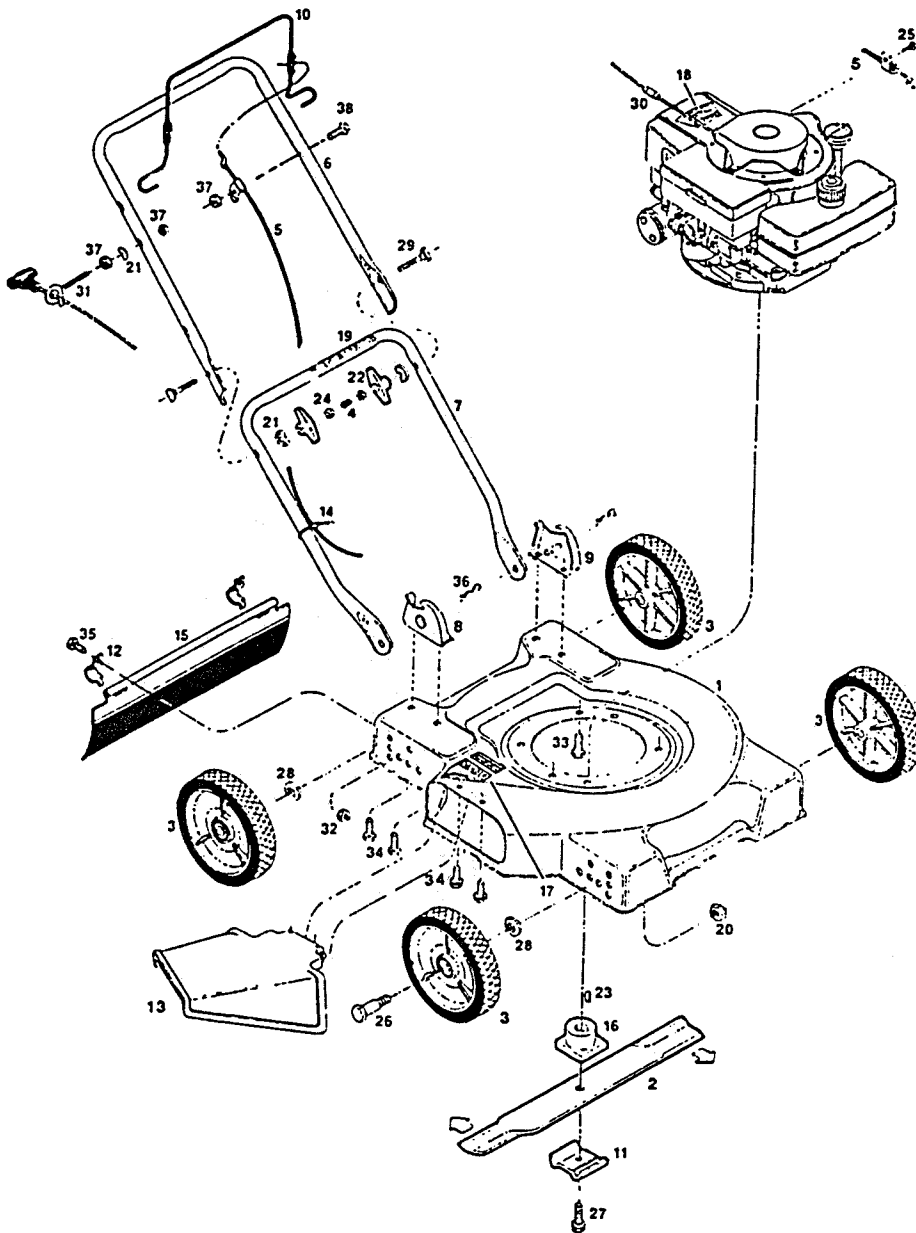

**MODEL: FUB22TL**  
**22" CUT SIDE-DISCHARGE ROTARY MOWER**  
 Use Grass Catcher Model: GC6AA  
 Grass Catcher: P/N 161018  
 Repl. Bag: P/N 161158

INDEX NO.	PART NO.	DESCRIPTION
1	022095	Deck 22"
2	030049	Blade - 22" Flat
3	041533	Wheel 6-1/2" Plastic
	041012	Wheel 6" Plastic
	041863	Wheel 7" Steel
	043000	Wheel 7" Plastic
4	110064	Cap - Plastic
5	053035	Cable - Engine/Blade Control
6	071076	Handle - Upper
7	071563	Handle - Lower
8	092601	Handle Bracket - Right Hand
9	092619	Handle Bracket - Left Hand
10	104687	Bail - Engine/Blade Control
11	106336	Washer - Blade Adapter
12	106914	Clip - Training Shield
13	394619	Chute Deflector Assembly
14	110379	Cable Tie
15	114421	Trailing Shield
16	133231	Blade Adapter
17	144063	Decal - C.P.S.C. Danger
18	001206	Decal - Blade Warning
19	715557	Decal - Starting Instructions
20	156406	Locknut 3/8-16 Flange
21	150201	Washer - Curved 5/16
22	113589	Knob-Wing
23	150276	Woodruff Key #6
24	310045	Nut - 5/16-18 Hex
25	150623	Self Tap Screw #10 x 5/8
26	150060	Shoulder Bolt - Wheel
	150730	Shoulder Bolt - Wheel 7" Steel Only
27	162024	Bolt-Blade 3/8-24 x 1-1/4 Gr. 8
28	715607	Washer - Belleville
29	151936	Bolt - Curved Head 5/16-18 x 2-1/4
30	152074	Rope Stop
31	152371	Rope Guide
32	452318	Nut #10-24 Hx Nylon Insert
33	457168	Bolt - Hex Head Self Tap 3/8-16 x 7/8
34	457499	Bolt - Self Tap 1/4-20 x 5/8
35	458687	Bolt #10-24 x 1/2
36	715011	Hairpin Cotter
37	715037	Nut - Keps 1/4-20
38	153874	Bolt - 1/4-20 x 2-1/4

- When servicing this unit use only genuine General Power OEM replacement parts that are specifically designed and engineered for this particular model.
- Do not operate unit unless all parts are properly attached and in good working order.
- Parts are right or left hand as viewed from the operator's position.
- Specifications are subject to change without notice.