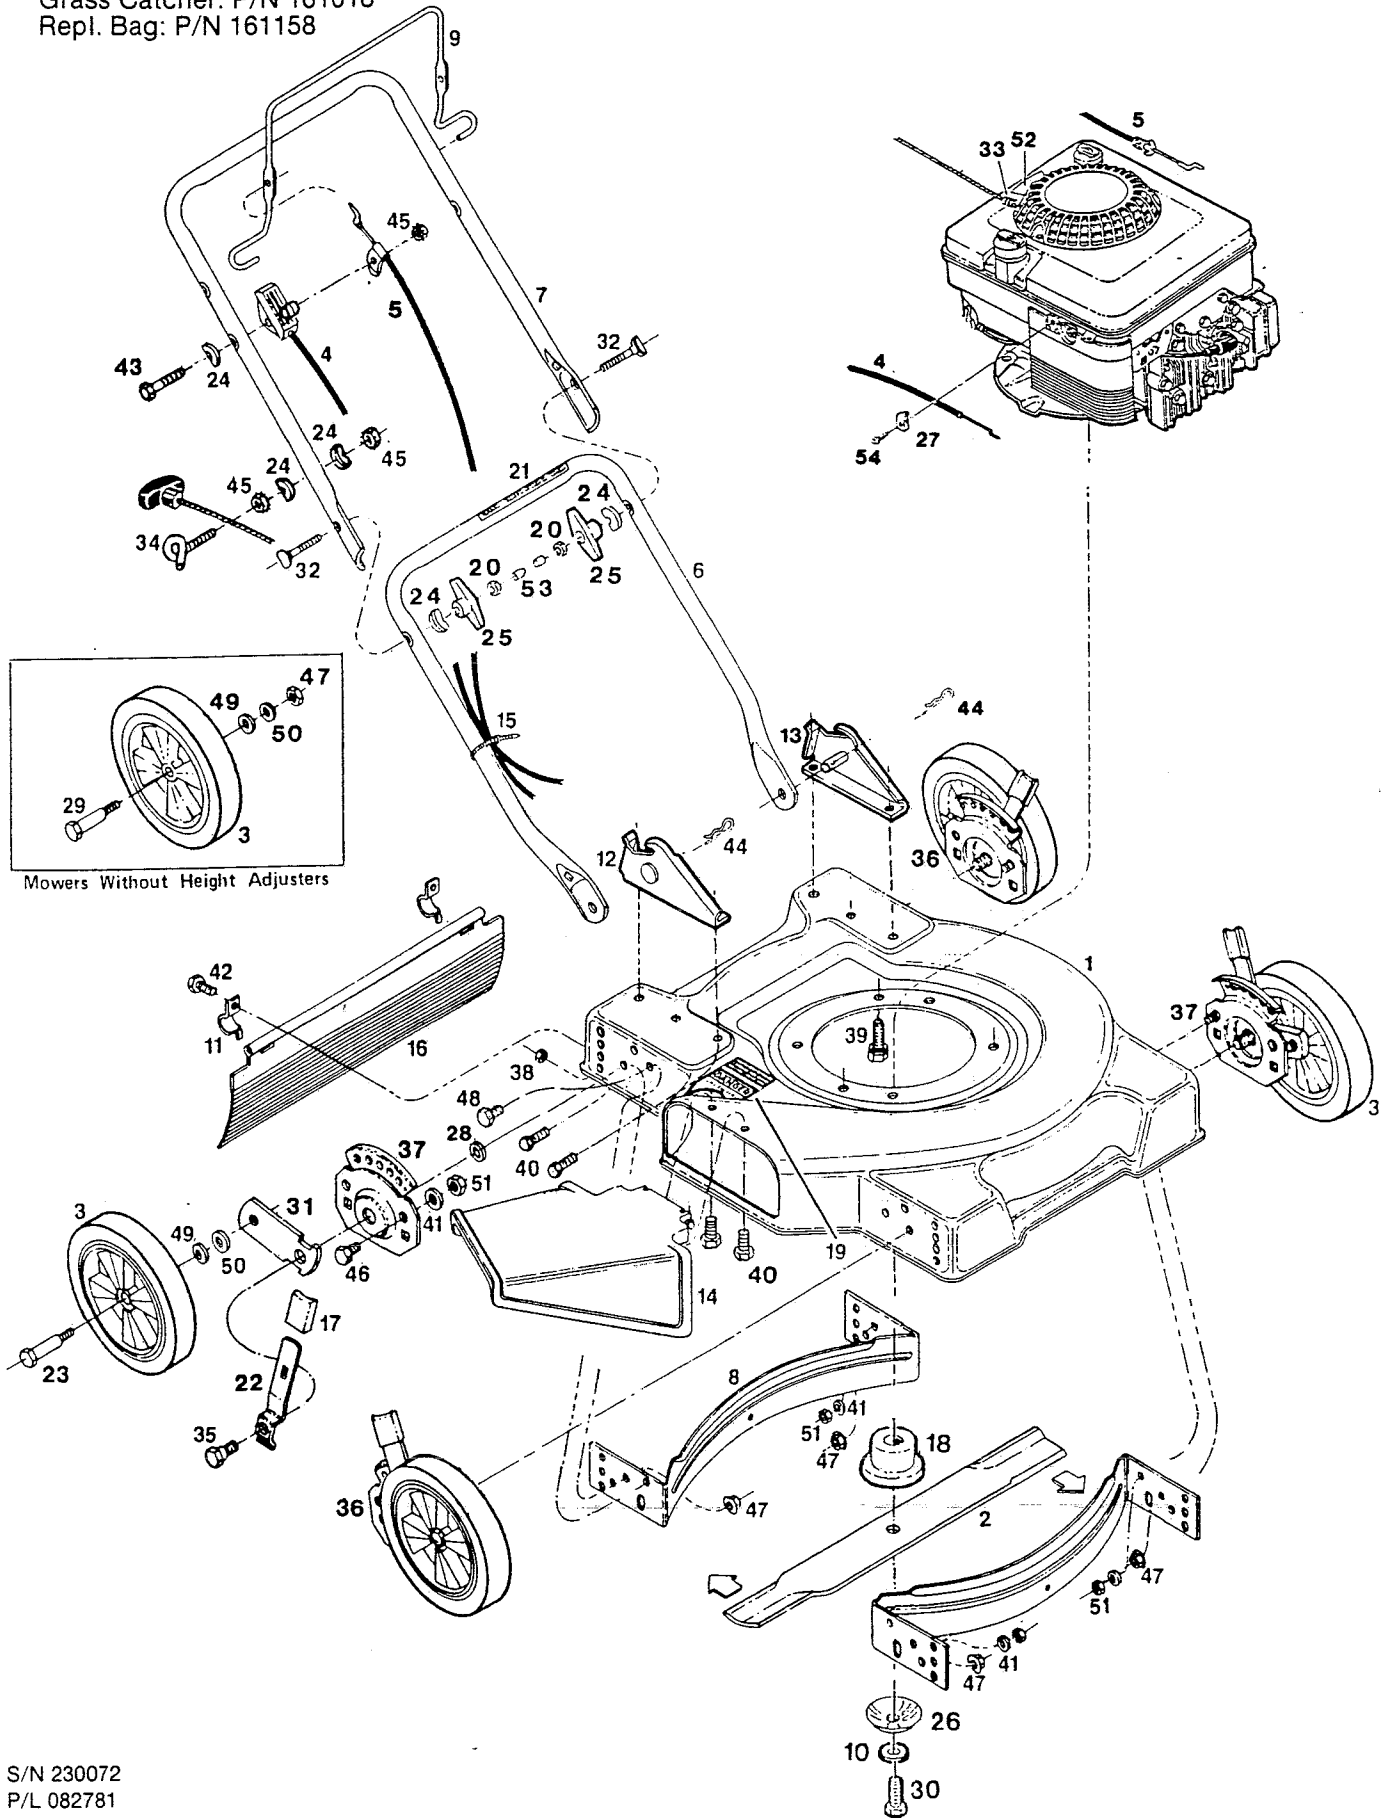

MODEL: FUDR22AM
4/5 hp 22" CUT SIDE-DISCHARGE ROTARY MOWER

Grass Catcher Model: GC6AA

Grass Catcher: P/N 161018

Repl. Bag: P/N 161158

S/N 230072
P/L 082781
O/M 082566
E/M 082690

MODEL: FUDR22AM
4/5 hp 22" CUT SIDE-DISCHARGE MOWER
Grass Catcher Model: GC6AA
Grass Catcher: P/N 161018
Repl. Bag: P/N 161158

Index No.	Part No.	Description	Index No.	Part No.	Description
1	019034	Deck 20"	22	776500	Setting Lever - Height Adjuster*
	023820	Deck 22"	23	116619	Wheel Bolt w/Hgt. Adj.*
2	030031	Blade - 20" Flat	24	150201	Washer - Curved 5/16
	030049	Blade - 22" Flat	25	113589	Wing - Knob
3		Wheel Assembly*	26	164681	Washer - Conical
	041533	6½" Plastic - White - Diamond	27	157552	Cable Clamp
	042739	7" Plastic - White - Diamond - Mag	28	311340	Washer - Hght. Adjuster*
	043000	7" Plastic - White - Diamond	29	166620	Wheel Bolt w/o Hgt. Adj.*
	041525	7" Plastic - White - Diamond - 3 spoke	30	157255	Bolt - Blade
	041863	7" Steel - White-Rib-Flange Bearing	31	092668	Wheel Lever - Height Adjuster*
	042432	8" Plastic - White - Diamond	32	151936	Bolt - Curved Head 5/16-18 x 2-1/4
	043018	8" Plastic - White - Diamond	33	152074	Rope Stop
	042911	8" Steel - White - Diamond - Flange Bearing	34	152371	Rope Guide
4	053092	Control - Throttle w/Cable	35	153650	Shoulder Bolt - Hgt. Adj.*
5	053091	Cable - Engine Blade Control	36	092650	Back Plate - Height Adjuster R.H. Front L.H. Rear*
6	072991	Handle - Lower	37	092643	Back Plate - Height Adjuster L.H. Front R.H. Rear*
7	073007	Handle - Upper	38	452318	Nut - #10-24 HX Nylon Insert
	072181	Handle - Upper Cushion Grip	39	164999	Bolt - 3/8-16 x 7/8 Thread Forming
8	101519	Baffle 20/22" Rear or Front*	40	164998	Bolt - 1/4-20 x 1/2 Thread Forming
9	104687	Bail - Engine/Blade Control	41	462093	Washer - Flat 1/4"*
	109470	Bail - Engine/Blade Control Vinyl Grip	42	458687	Bolt - Hex Head #10-24 x 1/2
10	156877	Washer - 3/8 Hardened	43	153874	Bolt - 1/4-20 x 2-1/4 Hex Head
11	106914	Clip - Trailing Shield	44	715011	Hairpin Cotter
12	093153	Handle Bracket - Right Hand	45	715037	Nut - Keps 1/4-20
13	093161	Handle Bracket - Left Hand	46	715045	Bolt - Hex Head 1/4-20 x 3/4*
14	394619	Chute Deflector Assembly	47	156406	Locknut 3/8-16 Lock
15	110379	Cable Tie	48	715201	Bolt - Hex 3/8-16 x 3/4 w/o Hgt. Adj.*
16	114405	Trailing Shield - 20/22" w/o Hgt. Adj.	49	715607	Washer - Belleville
	114421	Trailing Shield - 20/22" w/Hgt. Adj.	50	158469	Washer 3/8 SAE*
17	114462	Plastic Tip - Setting Lever*	51	715508	Locknut 1/4-20 Top
18	094933	Blade Adapter	52	009415	Decal - Blade Warning)
19	144063	Decal - Danger	53	110064	Cap - Plastic
20	310045	Nut - 5/16-18 Hex	54	166640	Screw - #10 x 5/8
21	799599	Decal - Starting Instructions			

• INDICATES OPTIONAL EQUIPMENT

• INDICATES OPTIONAL EQUIPMENT

NOTE: This parts list covers several different mower models. Not all of the Parts listed may be used on your particular mower.