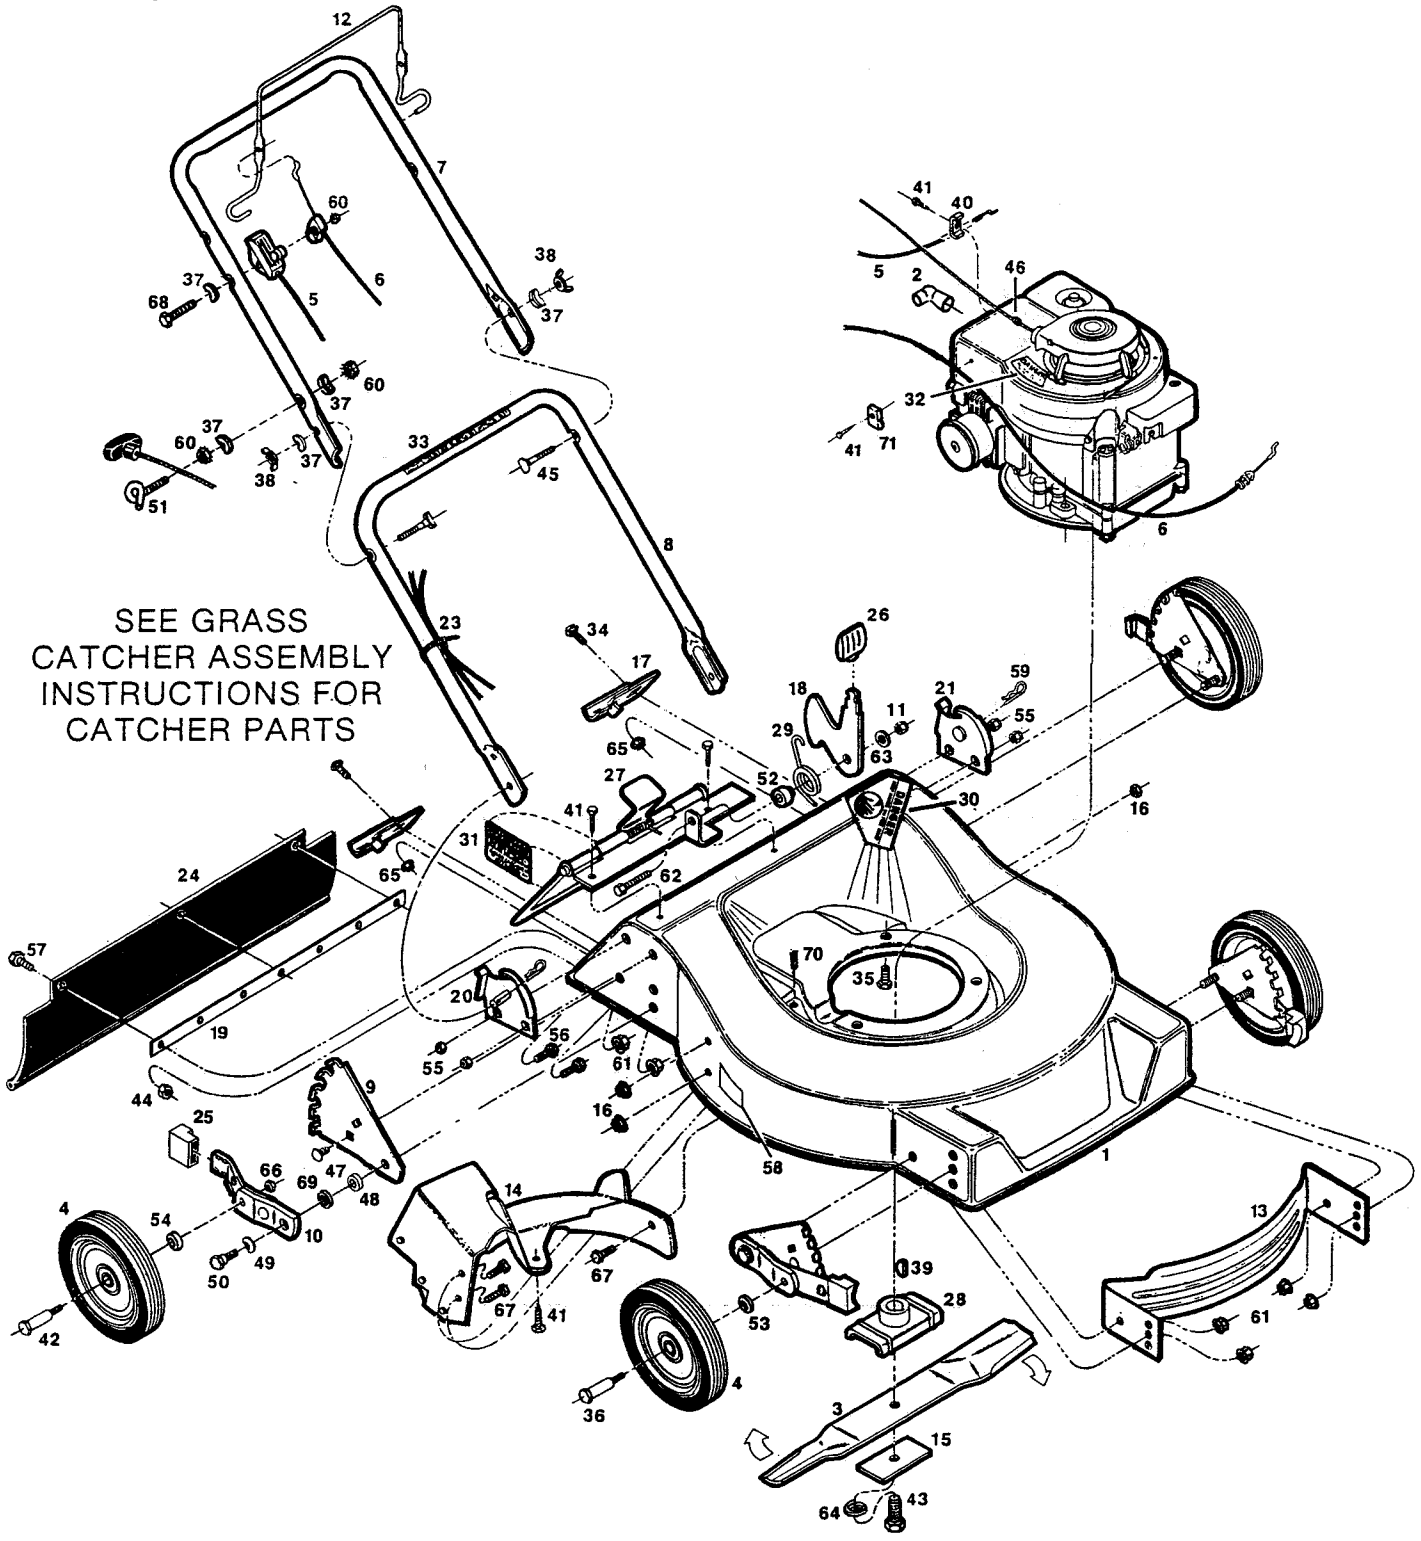

21" REAR BAGGING ROTARY MOWER

MODEL: FURB21-J

ORB21-J

WRB21-J

Grass Catcher Model: SBRBGB P/N 127084

Repl. Bag: P/N 160184

See Page 13 for Assembly

SEE GRASS
CATCHER ASSEMBLY
INSTRUCTIONS FOR
CATCHER PARTS

21" REAR BAGGING ROTARY MOWER
MODEL: FURB21-J
ORB21-J
WRB21-J

Grass Catcher Model: SBRBGB P/N 127084
Repl. Bag: P/N 160184
See Page 13 for Assembly

Index No.	Part No.	Description	Index No.	Part No.	Description
1	018622	Deck—21"	35	457168	Bolt—3/8-16 x 7/8 Thread Forming
2	110833	Cover-Spark Plug	36	150730	Shoulder Bolt—Wheel Front
3	030338	Blade—21"	37	150201	Washer—Curved 5/16
4		Wheel Assemblies*	38	150235	Wing Nut 5/16-18
	040741	8" Plastic-White-Cog-Nylon Bearing	39	150276	Woodruff Key #6
	041111	8" Steel-White-Rib-Flange Bearing	40	150318	Cable Clamp
	042432	8" Plastic-White-Diamond-Nylon Bearing	41	150623	Screw—Hex Head Sheet Metal #10 x 5/8
5	052472	Control—Throttle w/Cable	42	156133	Shoulder Bolt—Wheel Rear
6	052464	Cable—Engine/Blade Control	43	157255	Bolt—Blade 3/8-24 x 1 Gr. 5
7	071076	Handle—Upper	44	452318	Locknut—10-24 Hex
8	071449	Handle—Lower	45	151928	Bolt—Curved Head Crg 5/16-18 x 1-3/4
9	091249	Back Plate—Height Adjuster	46	152074	Rope Stop
10	085019	Wheel Arm Assy	47	152405	Bolt—Carriage 3/8-16 x 3/4
11	715508	Locknut 1/4-20 Top	48	156182	Washer—Plastic—Height Adjuster
12	104687	Bail—Engine/Blade Control	49	152421	Washer—Spring—Height Adjuster
13	105825	Baffle—Front	50	156125	Shoulder Bolt—Height Adjuster
14	085100	Baffle Assembly-Rear	51	152371	Rope Guide
15	106005	Blade Washer	52	152637	Spacer—Catcher Latch
16	451419	Locknut 1/4-20 Flanged Top	53	715607	Washer - 3/8 Belleville
17	109546	Catcher Frame Bracket	54	152686	Spacer—Rear Wheel
18	108324	Catcher Latch	55	310151	Locknut—5/16-18 Nylok
19	109496	Trailing Shield Mounting Strip	56	450346	Bolt-5/16-18 x 3/4
20	097162	Handle Bracket—Right Hand	57	458687	Bolt—Hex Head 10-24 x 1/2
21	097170	Handle Bracket—Left Hand	58	714170	Decal—Rating Plate
22	151613	Screw—Hex Washer Head 10-32 x 3/8	59	715011	Hitch Pin #3
23	110379	Cable Tie	60	715037	Locknut 1/4-20 Keps
24	111633	Trailing Shield—Plastic	61	451492	Nut-3/8-16 TopLock Flange
25	112540	Plastic Tip—Height Adjuster	62	715292	Bolt—Hex Head 1/4-20 x 1
26	111724	Knob—Catcher Latch	63	462093	Washer 1/4"
27	013706	Door Assembly	64	156919	Lockwasher 3/8 HD Split
28	126466	Blade Adapter	65	715078	Nut-Flange Whiz 1/4-20
29	133371	Torsion Spring—Catcher Latch	66	715524	Nut-3/8-16 Lock
30	143115	Decal—Danger	67	156851	Bolt 1/4-20 x3/8 Shaved HD
31	795039	Decal—Door Warning	68	153874	Bolt-1/4-20 x 2 1/4 Hex Head
32	001461	Decal—Blade Warning	69	156877	Washer-3/8 Hardened
33	715557	Decal—Starting Instructions	70	111856	Cap - Bolt
34	150011	Bolt—Carriage 1/4-20 x 5/8 Gr. 5	71	157552	Clamp—Cable

• INDICATES OPTIONAL EQUIPMENT

- This parts list covers several different mower models; not all of the parts listed may be used on the particular model you are working with.
- When servicing use only **Genuine Factory Replacement Parts (OEM)** that are specifically designed for the particular model that you are working with.
- Parts are right or left hand as viewed from the operator's position.
- Model specifications are subject to change without prior notice.
- **Do not operate** the mower unless all parts are attached and in good working order.
- Lawn mower deck and/or other painted parts differing in color may be substituted without notice.