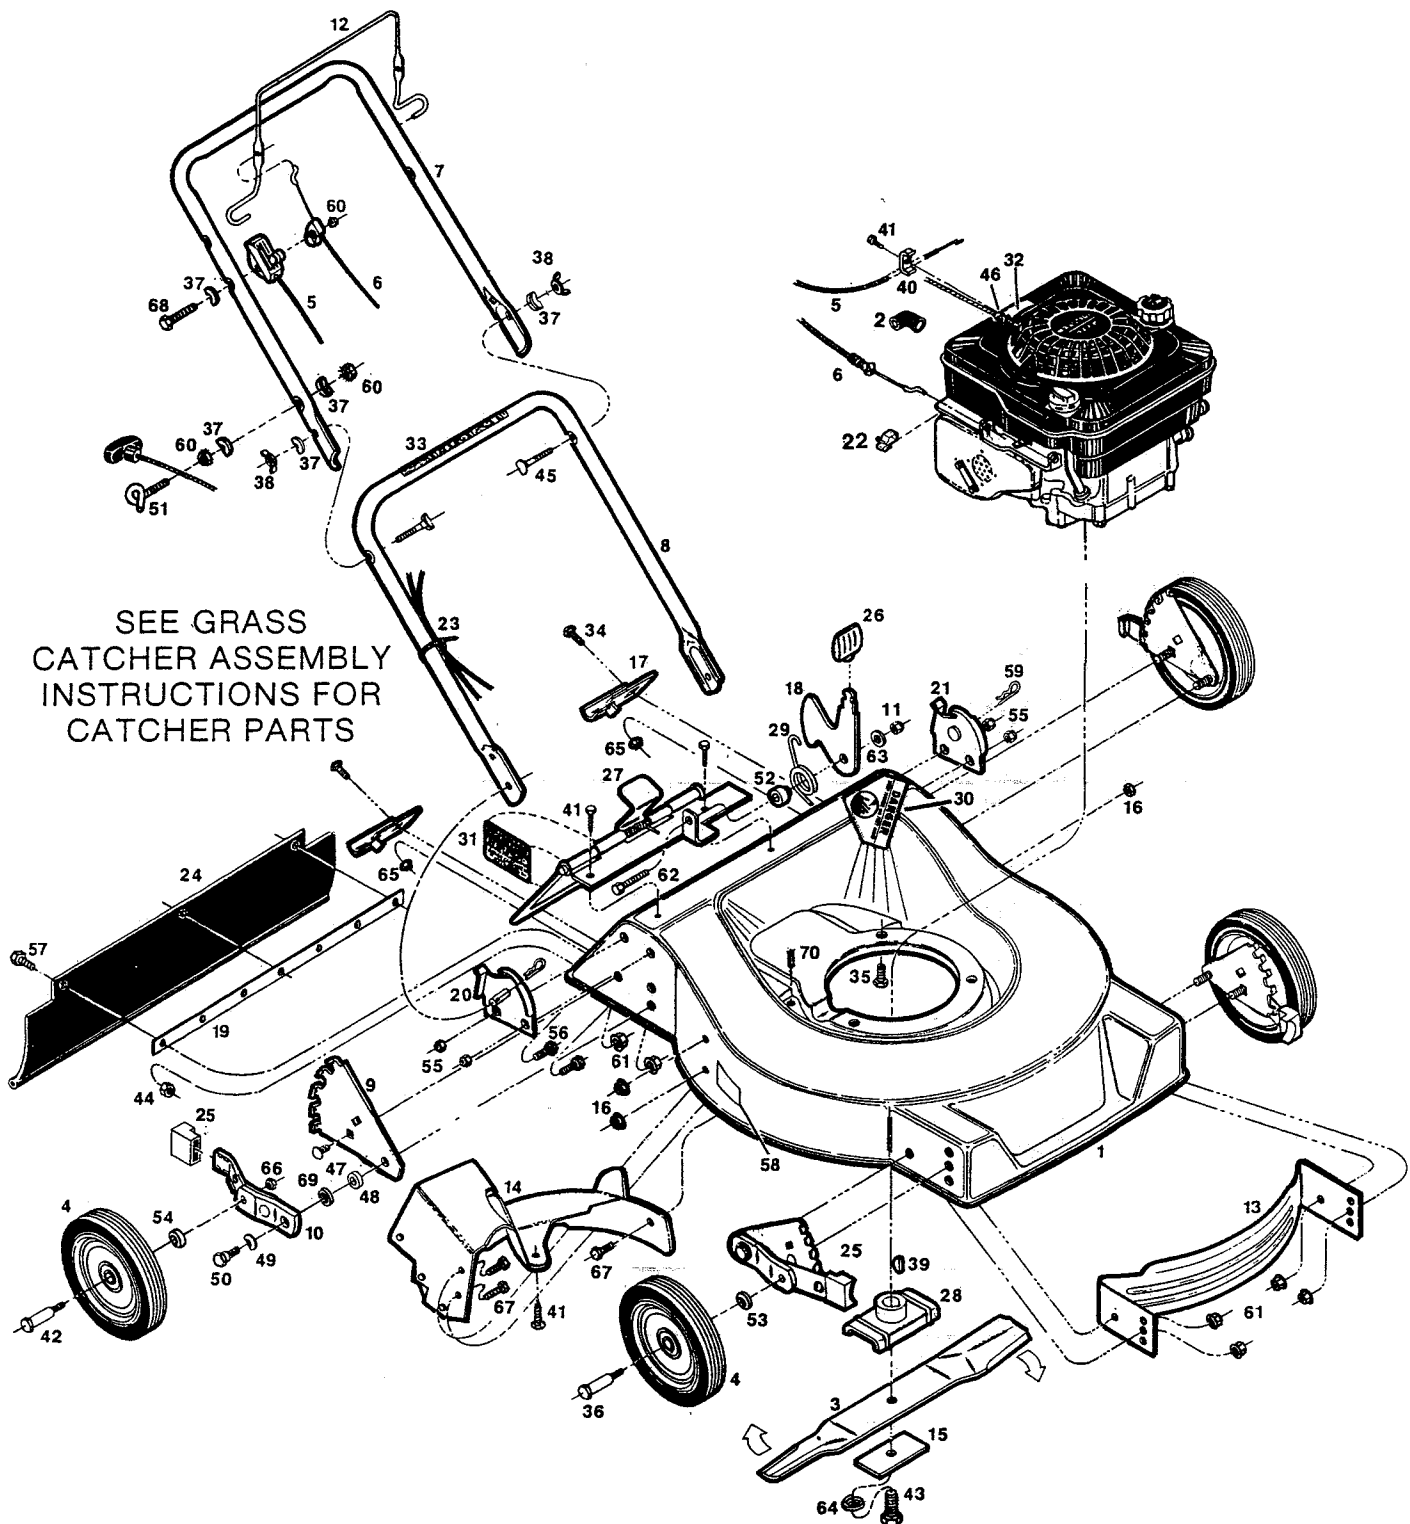

21" REAR BAGGING ROTARY MOWER

MODEL: HA4Q21-J

Grass Catcher Model: SBRBGB P/N 127084

Repl. Bag: P/N 160184

See Page 13 for Assembly

21" REAR BAGGING ROTARY MOWER

MODEL: HA4Q21-J

Grass Catcher Model: SBRBGB P/N 127084

Repl. Bag: P/N 160184

See Page 13 for Assembly

Index No.	Part No.	Description	Index No.	Part No.	Description
1	019018	Deck—21"	34	150011	Bolt—Carriage 1/4-20 x 5/8 Gr. 5
2	110833	Cover-Spark Plug	35	457168	Bolt—3/8-16 x 7/8 Thread Forming
3	030338	Blade—21"	36	150730	Shoulder Bolt—Wheel Front
4		Wheel Assemblies*	37	150201	Washer—Curved 5/16
	041921	8" Plastic-White-Cog-Nylon Bearing	38	150235	Wing Nut 5/16-18
	041848	8" Steel-White-Rib-Flange Bearing	39	150276	Woodruff Key #6
	041905	8" Plastic-White-Diamond-Nylon Bearing	40	150318	Cable Clamp
	042432	8" Plastic-White-Diamond (3-spoke)	41	150623	Screw—Hex Head Sheet Metal #10 x 5/8
5	052019	Control—Throttle w/Cable	42	156133	Shoulder Bolt—Wheel Rear
6	052134	Cable—Engine/Blade Control	43	157255	Bolt—Blade 3/8-24 x 1 Gr. 5
7	071084	Handle—Upper Coated	44	452318	Locknut—10-24 Hex
	071076	Handle—Upper	45	151928	Bolt—Curved Head Crg 5/16-18 x 1-3/4
8	071449	Handle—Lower	46	152074	Rope Stop
9	091249	Back Plate—Height Adjuster	47	152405	Bolt—Carriage 3/8-16 x 3/4
10	085019	Wheel Arm Assy	48	156182	Washer—Plastic—Height Adjuster
11	715508	Locknut 1/4-20 Top	49	152421	Washer—Spring—Height Adjuster
12	104687	Bail—Engine/Blade Control	50	156125	Shoulder Bolt—Height Adjuster
13	105825	Baffle—Front	51	152371	Rope Guide
14	085100	Baffle Assembly-Rear	52	152637	Spacer—Catcher Latch
15	106005	Blade Washer	53	715607	Washer - 3/8 Belleville
16	451419	Locknut 1/4-20 Flanged Top	54	152686	Spacer—Rear Wheel
17	109546	Catcher Frame Bracket	55	310151	Locknut—5/16-18 Nylok
18	108324	Catcher Latch	56	450346	Bolt-5/16-18 x 3/4
19	109496	Trailing Shield Mounting Strip	57	458687	Bolt—Hex Head 10-24 x 1/2
20	097162	Handle Bracket—Right Hand	58	714170	Decal—Rating Plate
21	097170	Handle Bracket—Left Hand	59	715011	Hitch Pin #3
22	381442	Clamp - Tinnerman	60	715037	Locknut 1/4-20 Keps
23	110379	Cable Tie	61	451492	Nut-3/8-16 TopLock Flange
24	111633	Trailing Shield—Plastic	62	715292	Bolt—Hex Head 1/4-20 x 1
25	112540	Plastic Tip—Height Adjuster	63	462093	Washer 1/4"
26	111724	Knob—Catcher Latch	64	156919	Lockwasher 3/8 HD Split
27	013706	Door Assembly	65	715078	Nut-Flange Whiz 1/4-20
28	126466	Blade Adapter	66	715524	Nut-3/8-16 Lock
29	133371	Torsion Spring—Catcher Latch	67	156851	Bolt 1/4-20 x3/8 Shaved HD
30	143115	Decal—Danger	68	153874	Bolt-1/4-20 x 2 1/4 Hex Head
31	795039	Decal—Door Warning	69	156877	Washer-3/8 Hardened
32	001206	Decal—Blade Warning	70	111856	Cap-Bolt
33	715557	Decal—Starting Instructions			

• INDICATES OPTIONAL EQUIPMENT

- This parts list covers several different mower models; not all of the parts listed may be used on the particular model you are working with.
- When servicing use only **Genuine Factory Replacement Parts (OEM)** that are specifically designed for the particular model that you are working with.
- Parts are right or left hand as viewed from the operator's position.
- Model specifications are subject to change without prior notice.
- **Do not operate** the mower unless all parts are attached and in good working order.
- Lawn mower deck and/or other painted parts differing in color may be substituted without notice.