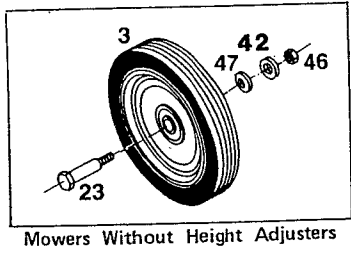

22" SIDE DISCHARGE ROTARY MOWER

MODEL: HA5Q22-J

Grass Catcher Model: GC6AA P/N 161018

Repl. Bag: P/N 161158

22" SIDE DISCHARGE ROTARY MOWER
MODEL: HA5Q22-J
Grass Catcher Model: GC6AA P/N 161018
Repl. Bag: P/N 161158

Index No.	Part No.	Description	Index No.	Part No.	Description
1	019059	Deck 20"	23	150060	Wheel Bolt - Steel Whl. - w/Hght. Adj.
	021931	Deck 22"		157420	Wheel Bolt - use with 041780 Wheel
2	030031	Blade-20" Flat		150730	Wheel Bolt - Steel Whl. w/o Hght. Adj.
	030049	Blade-22" Flat	24	150201	Washer-Curved 5/16
3		Wheel Assembly*	25	150235	Wingnut 5/16-18
	041525	7" Plastic - White - Diamond Nylon Bearing (3-spoke)	26	150276	Woodruff Key #6
	041780	7" Plastic - White - Rib	27	157552	Cable Clamp
	041806	7" Steel-White-Rib-Flange Bearing	28	155366	Screw #10-24 x 5/8 HWH
	042432	8" Plastic-White-Diamond-Nylon Bearing (3-spoke)	29	157255	Bolt-Blade
	041848	8" Steel-White-Rib-Flange Bearing	30	381442	Clamp - Tinnerman
4	052217	Control-Throttle w/Cable	31	151928	Bolt-Curved Head 5/16-18 x 1-3/4
5	052209	Cable-Engine/Blade Control	32	152074	Rope Stop
6	071563	Handle-Lower	33	152371	Rope Guide
7	071084	Handle-Upper Coated	34	153650	Shoulder Bolt-Height Adjuster*
	071076	Handle-Upper	35	428664	Back Plate-Height Adjuster R.H. Front L.H. Rear*
8	101519	Baffle-Deck*	36	428714	Back Plate-Height Adjuster L.H. Front R.H. Rear*
9	104687	Bail-Engine/Blade Control	37	452318	Nut-#10-24 HX Nylon Insert
10	106005	Washer-Blade Adapter	38	457168	Bolt-3/8-16 x 7/8 Thread Forming
11	106914	Clip-Trailing Shield	39	457499	Bolt-1/4-20 x 1/2 Thread Forming
12	088369	Handle Bracket-Right Hand	40	462093	Washer-Flat 1/4
13	088377	Handle Bracket-Left Hand	41	458687	Bolt-Hex Head #10-24 x 1/2
14	394619	Chute Deflector Assembly	42	715417	Washer-3/8 Flat
15	110379	Cable Tie	43	715011	Hairpin Cotter
16	114421	Trailing Shield - 20/22" w/Hgt. Adj.	44	715037	Nut-Keps 1/4-20
	114405	Trailing Shield - 20/22" w/o Hgt. Adj.	45	715045	Bolt-Hex Head 1/4-20 x 3/4
17	114462	Plastic Tip-Setting Lever*	46	451492	Nut-3/8-16 Top Lock Flange
18	126466	Blade Adapter	47	715607	Washer-Belleville
19	144063	Decal-Danger	48	777862	Wheel Lever-Height Adj.*
20	001206	Decal-Blade Warning	49	715508	Locknut 1/4-20 Top
21	715557	Decal-Starting Instructions	50	776500	Setting Lever-Height Adjuster*
22	153874	Bolt - 1/4-20 x 2-1/4 Hex Head	51	156919	Washer-Lock

• INDICATES OPTIONAL EQUIPMENT

• INDICATES OPTIONAL EQUIPMENT

- This parts list covers several different mower models; not all of the parts listed may be used on the particular model you are working with.
- When servicing use only **Genuine Factory Replacement Parts (OEM)** that are specifically designed for the particular model that you are working with.
- Parts are right or left hand as viewed from the operator's position.
- Model specifications are subject to change without prior notice.
- **Do not operate** the mower unless all parts are attached and in good working order.
- Lawn mower deck and/or other painted parts differing in color may be substituted without notice.