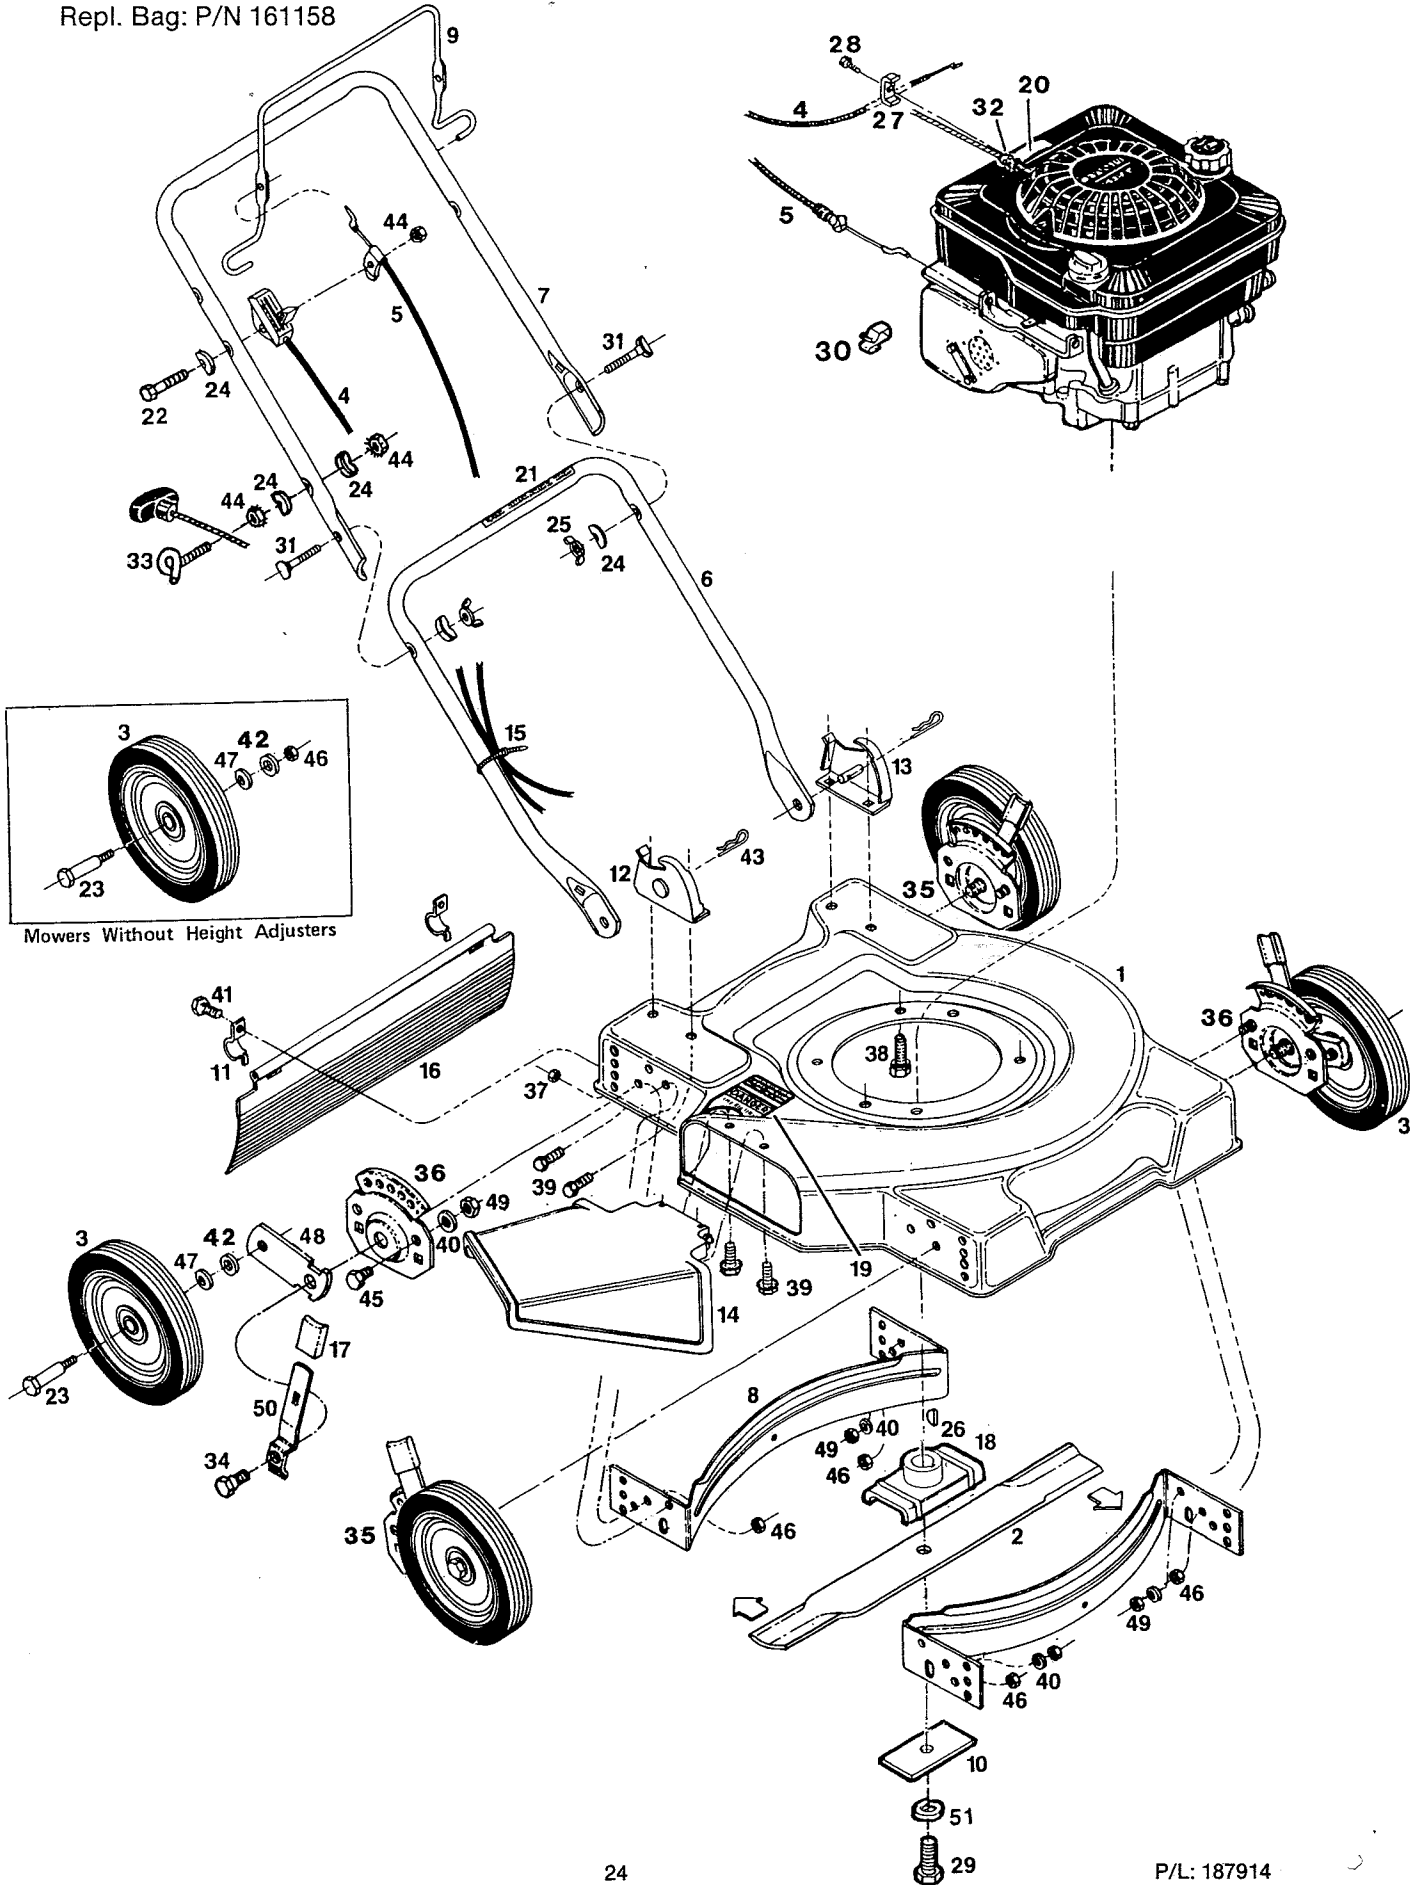

22" SIDE DISCHARGE ROTARY MOWER

MODEL: HA5Q22-J

Grass Catcher Model: GC6AA P/N 161018

Repl. Bag: P/N 161158

22" SIDE DISCHARGE ROTARY MOWER
MODEL: HA5Q22-J
Grass Catcher Model: GC6AA P/N 161018
Repl. Bag: P/N 161158

Index No.	Part No.	Description	Index No.	Part No.	Description
1	019059	Deck 20"	23	150060	Wheel Bolt - Steel Whl. - w/Hght. Adj.
	021931	Deck 22"		157420	Wheel Bolt - use with 041780 Wheel
2	030031	Blade-20" Flat		150730	Wheel Bolt - Steel Whl. w/o Hght. Adj.
	030049	Blade-22" Flat	24	150201	Washer-Curved 5/16
3		Wheel Assembly*	25	150235	Wingnut 5/16-18
	041525	7" Plastic - White - Diamond Nylon Bearing (3-spoke)	26	150276	Woodruff Key #6
	041780	7" Plastic - White - Rib	27	157552	Cable Clamp
	041806	7" Steel-White-Rib-Flange Bearing	28	155366	Screw #10-24 x 5/8 HWH
	042432	8" Plastic-White-Diamond-Nylon Bearing (3-spoke)	29	157255	Bolt-Blade
	041848	8" Steel-White-Rib-Flange Bearing	30	381442	Clamp - Tinnerman
4	052217	Control-Throttle w/Cable	31	151928	Bolt-Curved Head 5/16-18 x 1-3/4
5	052209	Cable-Engine/Blade Control	32	152074	Rope Stop
6	071563	Handle-Lower	33	152371	Rope Guide
7	071084	Handle-Upper Coated	34	153650	Shoulder Bolt-Height Adjuster*
	071076	Handle-Upper	35	428664	Back Plate-Height Adjuster R.H. Front L.H. Rear*
8	101519	Baffle-Deck*	36	428714	Back Plate-Height Adjuster L.H. Front R.H. Rear*
9	104687	Bail-Engine/Blade Control	37	452318	Nut-#10-24 HX Nylon Insert
10	106005	Washer-Blade Adapter	38	457168	Bolt-3/8-16 x 7/8 Thread Forming
11	106914	Clip-Trailing Shield	39	457499	Bolt-1/4-20 x 1/2 Thread Forming
12	088369	Handle Bracket-Right Hand	40	462093	Washer-Flat 1/4
13	088377	Handle Bracket-Left Hand	41	458687	Bolt-Hex Head #10-24 x 1/2
14	394619	Chute Deflector Assembly	42	715417	Washer-3/8 Flat
15	110379	Cable Tie	43	715011	Hairpin Cotter
16	114421	Trailing Shield - 20/22" w/Hgt. Adj.	44	715037	Nut-Keps 1/4-20
	114405	Trailing Shield - 20/22" w/o Hgt. Adj.	45	715045	Bolt-Hex Head 1/4-20 x 3/4
17	114462	Plastic Tip-Setting Lever*	46	451492	Nut-3/8-16 Top Lock Flange
18	126466	Blade Adapter	47	715607	Washer-Belleville
19	144063	Decal-Danger	48	777862	Wheel Lever-Height Adj.*
20	001206	Decal-Blade Warning	49	715508	Locknut 1/4-20 Top
21	715557	Decal-Starting Instructions	50	776500	Setting Lever-Height Adjuster*
22	153874	Bolt - 1/4-20 x 2-1/4 Hex Head	51	156919	Washer-Lock

• INDICATES OPTIONAL EQUIPMENT

• INDICATES OPTIONAL EQUIPMENT

- This parts list covers several different mower models; not all of the parts listed may be used on the particular model you are working with.
- When servicing use only **Genuine Factory Replacement Parts (OEM)** that are specifically designed for the particular model that you are working with.
- Parts are right or left hand as viewed from the operator's position.
- Model specifications are subject to change without prior notice.
- **Do not operate** the mower unless all parts are attached and in good working order.
- Lawn mower deck and/or other painted parts differing in color may be substituted without notice.