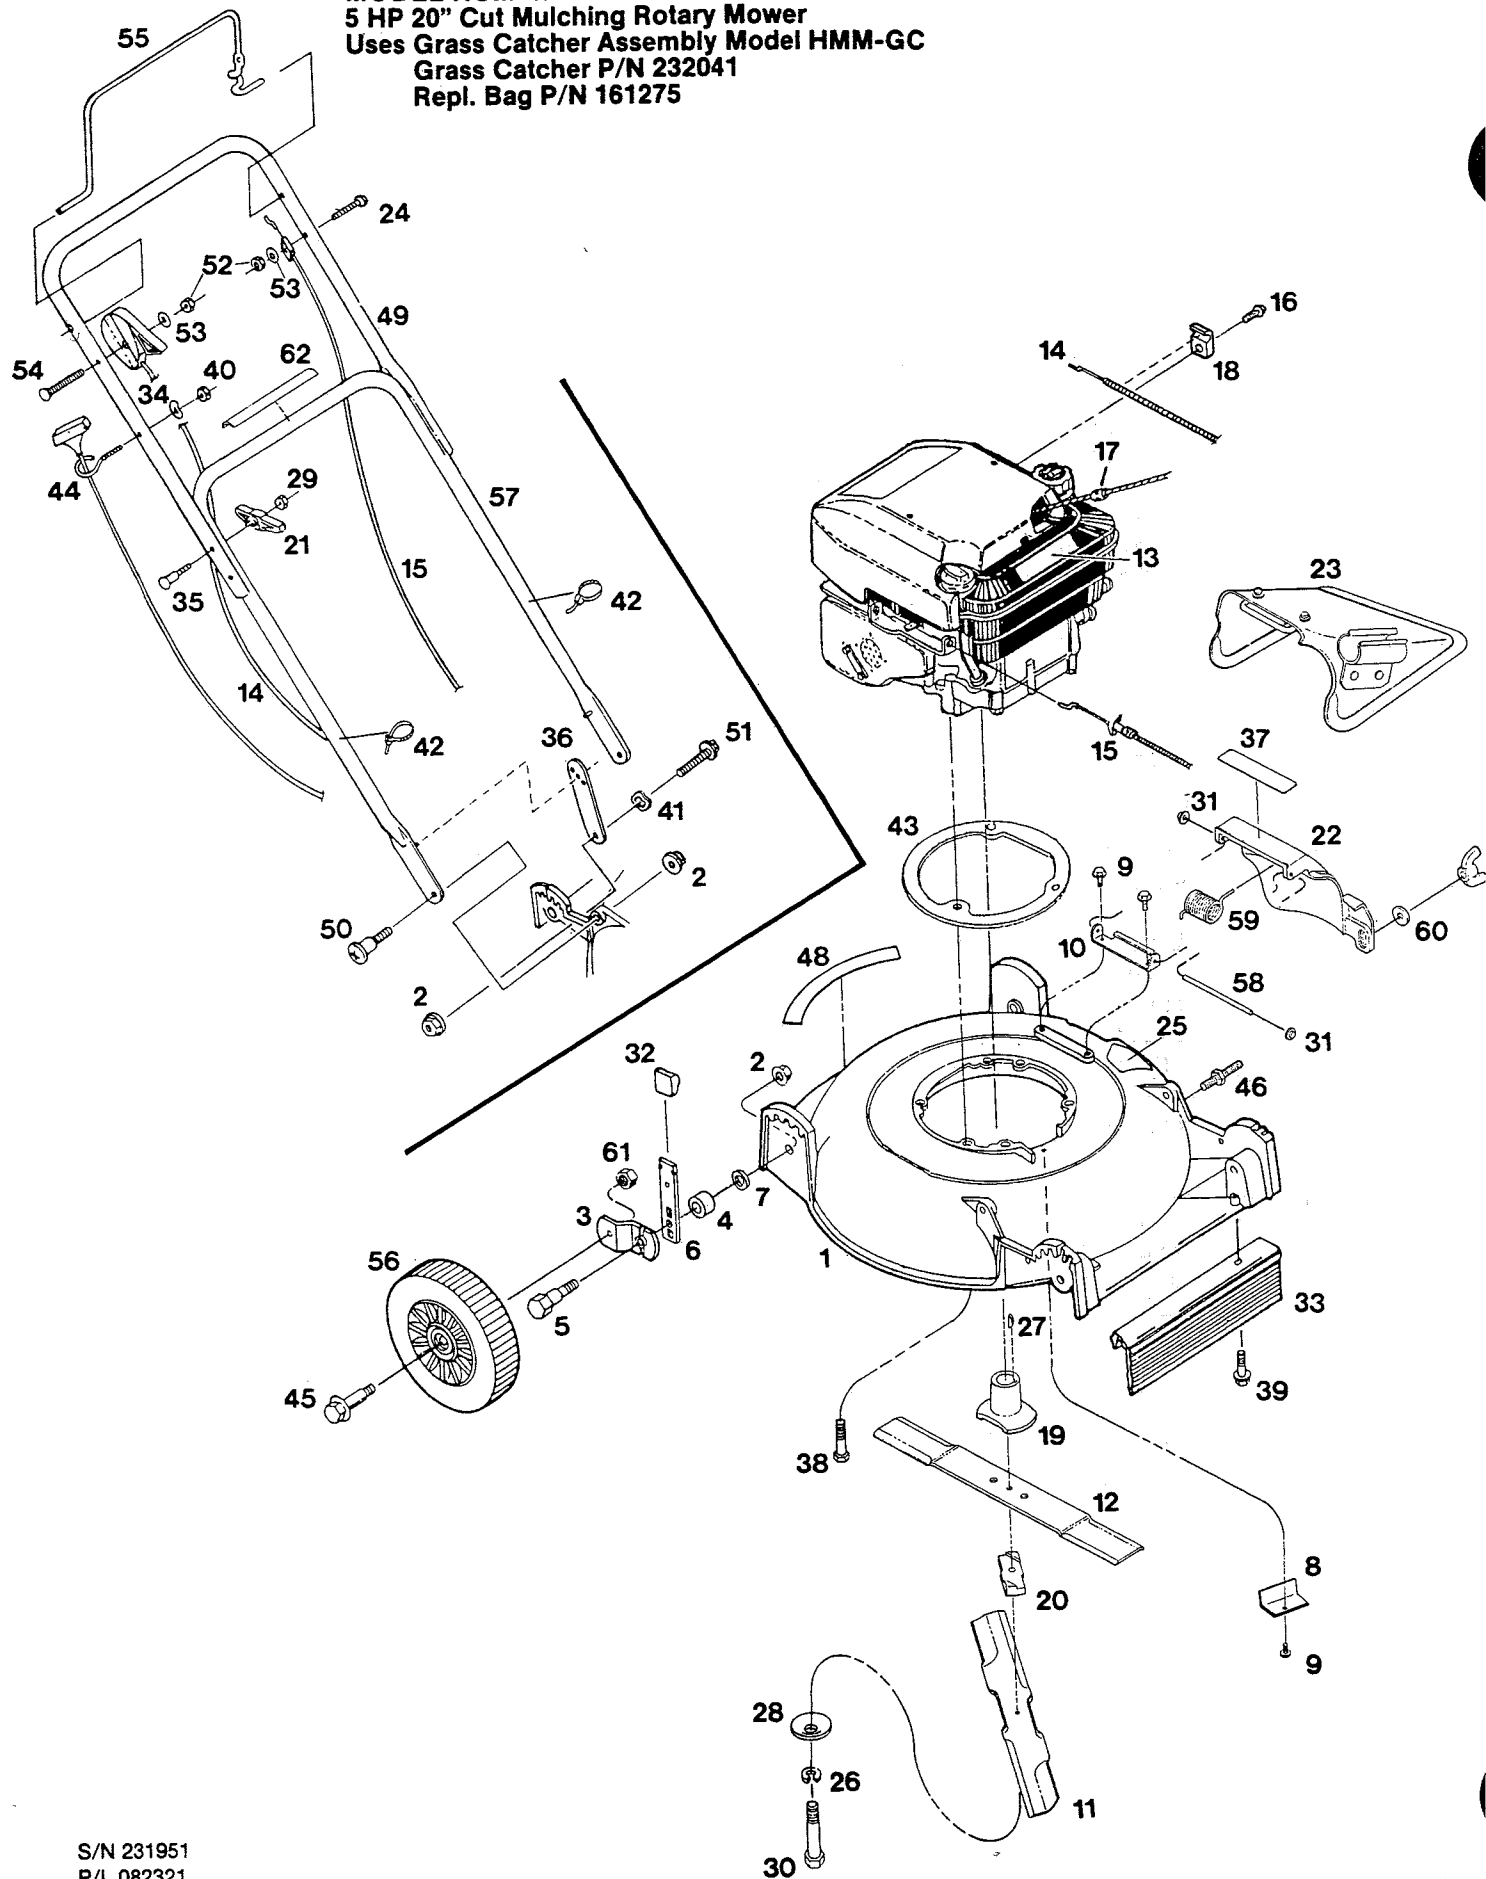

MODEL HCM20/5L
5 HP 20" Cut Mulching Rotary Mower
Uses Grass Catcher Assembly Model HMM-GC
Grass Catcher P/N 232041
Repl. Bag P/N 161275

S/N 231951
P/L 082321
O/M 082339
E/M 189142

MODEL HCM20/5L
5 HP 20" Cut Mulching Rotary Mower
Uses Grass Catcher Assembly Model HMM-GC
Grass Catcher P/N 232041
Repl. Bag P/N 161275

INDEX NO.	PART NO.	DESCRIPTION
1	094913	Deck - 20" red
2	159236	Nut - 5/16" flg. lock
3	586794	Wheel arm
4	581274	Spacer - wheel
5	581490	Bolt - height adjuster
6	588452	Setting lever assembly L.H.
	588451	Setting lever assembly R.H.
7	715185	Washer - flat 5/16"
8	589328	Cover - belt
9	583021	Screw - 1/4-20 x 3/4" hex tap
10	095003	Bracket - hinge
11	031420	Blade - 20"
12	031421	Blade - recut 20"
13	009415	Decal - blade warning
14	052951	Control - throttle w/cable
15	052969	Cable - engine/blade control
16	150623	Screw - #10-16 x 5/8" tap
17	152074	Rope stop
18	157552	Cable clamp
19	094906	Adapter - blade
20	094911	Spacer - blade
21	113589	Wing nut - plastic
22	115329	Cover - mulch 20"
23	115360	Chute deflector assembly
24	118502	Screw - 1/4-20 x 1-1/4" truss hd.
25	143115	Decal - CPSC danger
26	156919	Washer - 3/8" lock H.D.
27	162636	Key - woodruff #61
28	164681	Washer - 3/8" conical
29	310045	Nut - 5/16-18 hex
30	382846	Bolt - 3/8-24 x 3-1/2" HHCS Gr. 8
31	452128	Nut - 1/4 push-on

INDEX NO.	PART NO.	DESCRIPTION
32	579717	Plastic tip - height adjuster
33	579730	Trailing shield - plastic
34	580335	Washer - 1/4" curved
35	581463	Bolt - handle
36	581507	Handle support
37	799505	Decal - mulch cover danger
38	382881	Bolt - 3/8-16 x 1-3/4" HHCS Gr. 5
39	583049	Screw - 1/4-20 x 1/2" hex tap
40	583166	Nut - 1/4-20 lock
41	583302	Washer - 5/16" wave
42	587059	Cable tie
43	587233	Engine ring
44	587287	Eyebolt - 1/4-20
45	587984	Bolt - wheel
46	587992	Stud - 1/4-20 x 3/4"
47	587998	Nut - 1/4-20 wing
48	799346	Decal - logo 20"
49	588434	Handle - upper
50	588491	Bolt - handle mtg.
51	588499	Bolt - handle supt.
52	588514	Nut - 1/4-20 hex
53	588515	Washer - 1/4" star
54	588519	Screw - 1/4-20 x 1-1/2" truss hd.
55	588612	Bail - engine/blade control
56	588697	Wheel - 8" push
57	588807	Handle - lower
58	604081	Hinge rod
59	604082	Spring - mulch cover
60	615690	Washer - 1/4" flat
61	715524	Nut - 3/8-16 hex lock
62	715557	Decal - starting instructions

S/N 231951
P/L 082321
O/M 082339
E/M 189142