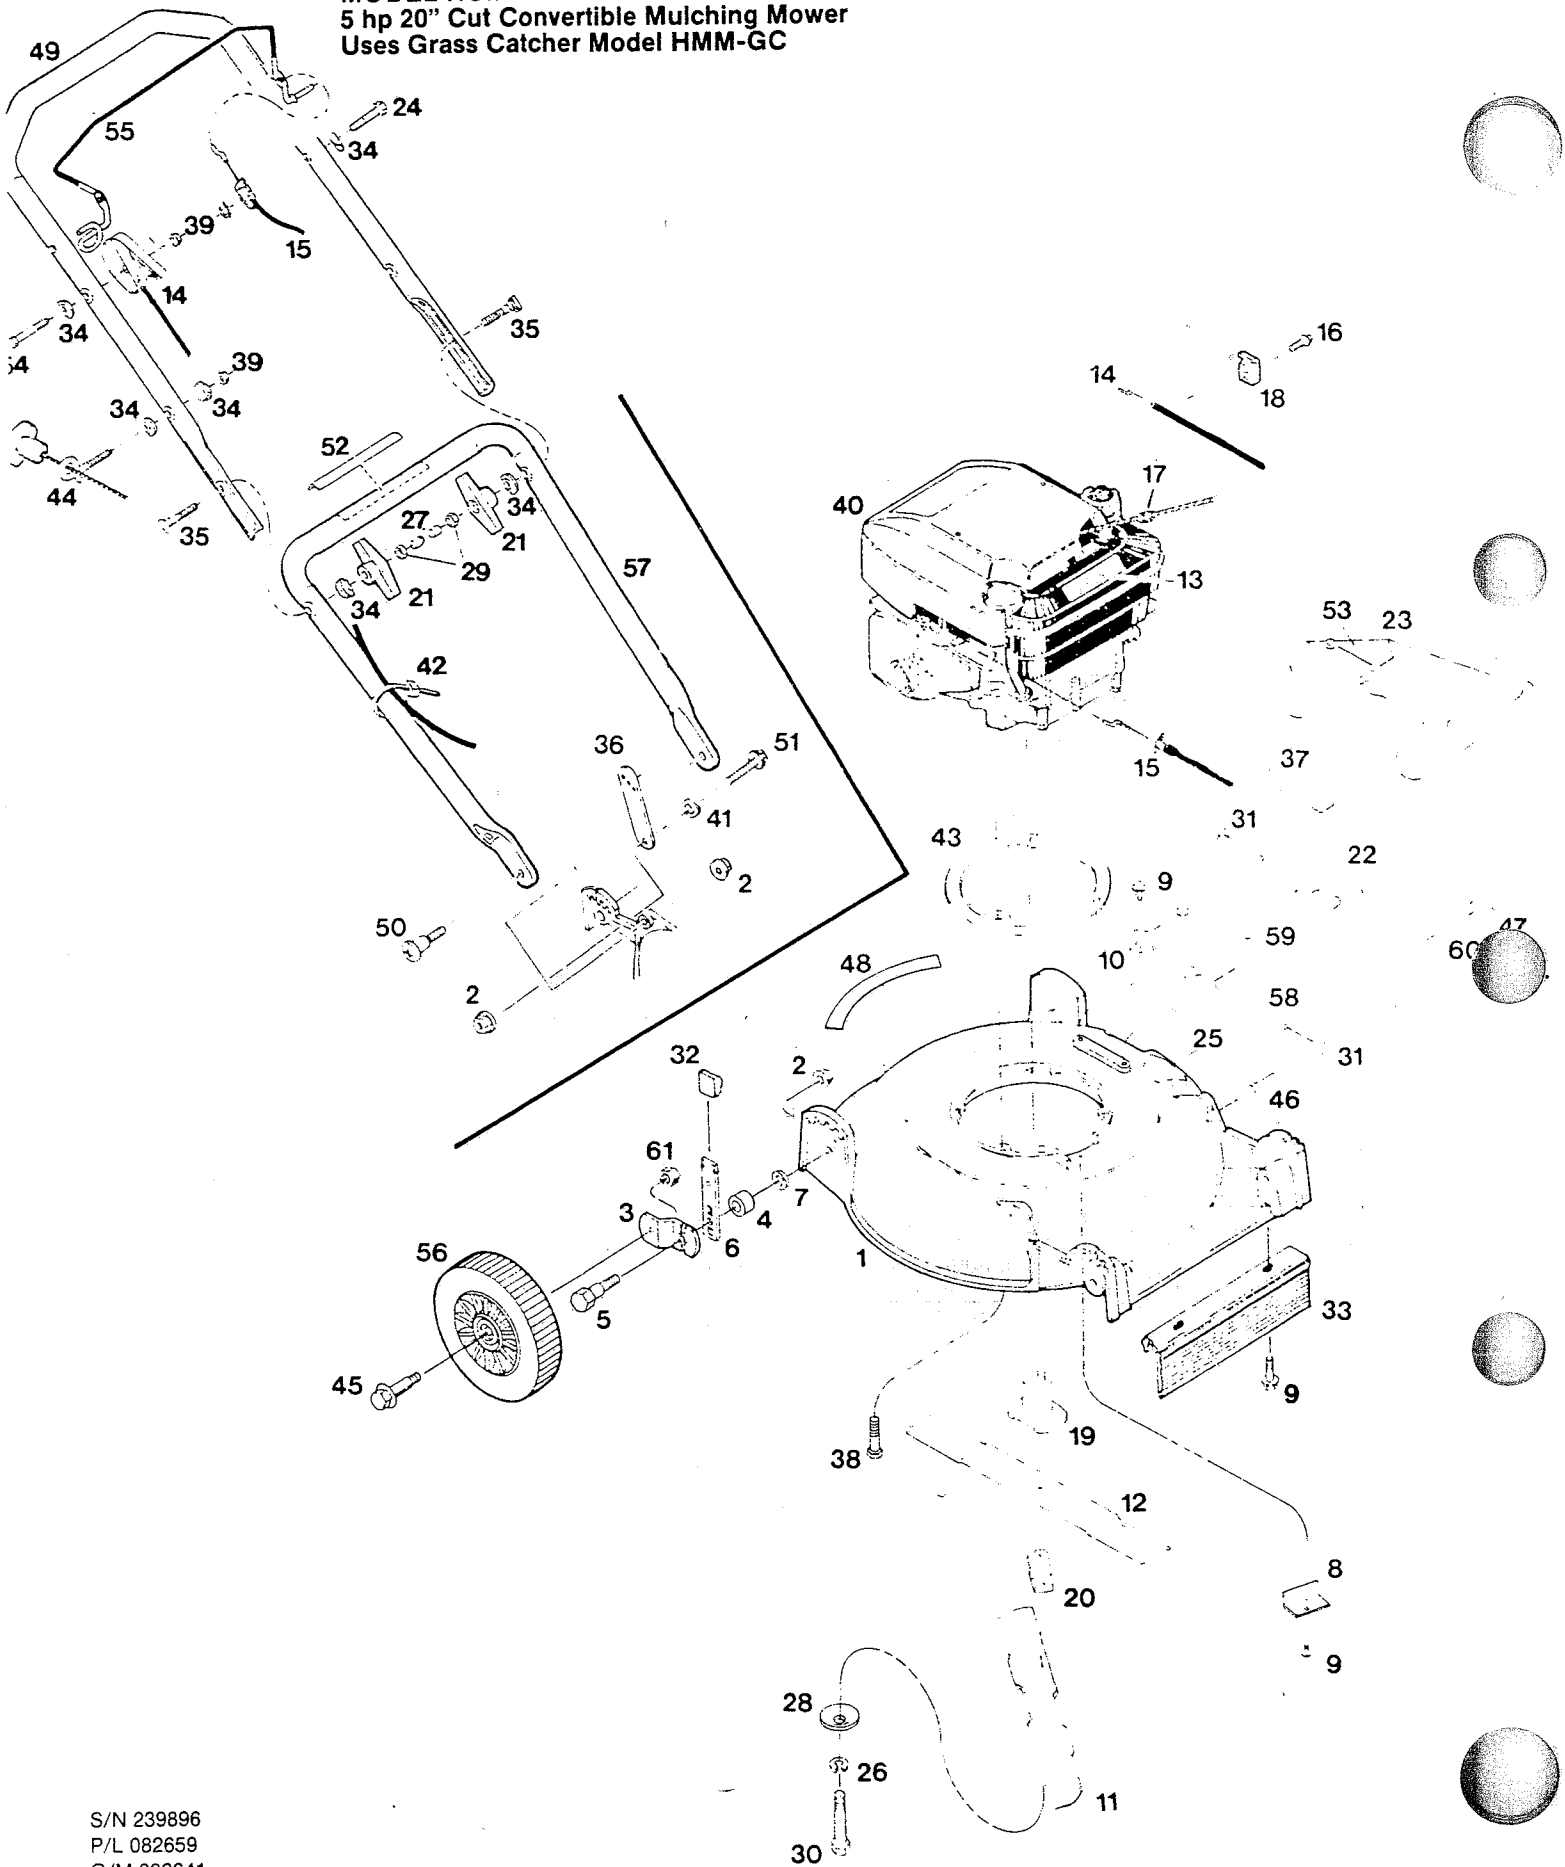

MODEL HCM20/5M
5 hp 20" Cut Convertible Mulching Mower
Uses Grass Catcher Model HMM-GC

S/N 239896
P/L 082659
O/M 082641
E/M 082690

MODEL HCM20/5M
5 hp 20" Cut Convertible Mulching Mower
Uses Grass Catcher Model HMM-GC

INDEX NO.	PART NO.	DESCRIPTION	INDEX NO.	PART NO.	DESCRIPTION
1	094913	Deck - 20" red	32	579717	Plastic tip - height adjuster
2	159236	Nut - 5/16" flg. lock	33	579730	Trailing shield - plastic
3	031455	Wheel arm	34	150201	Washer - 5/16" curved
4	581274	Spacer - wheel	35	151936	Bolt - curved head 5/16-18 x 2-3/4
5	581490	Bolt - height adjuster	36	095176	Handle support
6	588452	Setting lever assembly L.H.	37	799505	Decal - mulch cover danger
	588451	Setting lever assembly R.H.	38	382881	Bolt - 3/8-16 x 1-3/4" HHCS Gr. 5
7	715185	Washer - flat 5/16"	39	715037	Nut - 1/4-20 hex keps
8	589328	Cover - belt	40	*	Engine
9	583021	Screw - 1/4-20 x 3/4" hex tap	41	583302	Washer - 5/16" wave
10	095003	Bracket - hinge	42	587059	Cable tie
11	031420	Blade - 20"	43	588984	Engine ring
12	031421	Blade - recut 20"	44	587287	Eyebolt - rope guide 1/4-20
13	009415	Decal - blade warning	45	587984	Bolt - wheel
14	053049	Control - throttle w/cable	46	587992	Stud - 1/4-20 x 3/4"
15	053082	Cable - engine/blade control	47	587998	Nut - 1/4-20 wing
16	150623	Screw - #10-16 x 5/8" tap	48	799825	Decal - logo 20"
17	152074	Rope stop	49	073553	Handle - upper
18	157552	Cable clamp	50	588491	Bolt - handle mtg.
19	095217	Adapter - blade with key	51	588499	Bolt - handle supt.
20	094911	Spacer - blade	52	799599	Decal - starting instructions
21	113589	Wing nut - plastic	53	144063	Decal - DANGER
22	115329	Cover - mulch 20"	54	588161	Bolt - 1/4-20 x 2" hex
23	115360	Chute deflector assembly	55	073574	Bail - engine/blade control
24	450379	Screw - 1/4-20 x 1-3/4"	56	588697	Wheel - 8" push
25	143115	Decal - CPSC danger	57	588807	Handle - lower
26	156919	Washer - 3/8" lock H.D.	58	604081	Hinge rod
27	110064	Cap - bolt end, plastic	59	604082	Spring - mulch cover
28	164681	Washer - 3/8" conical	60	615690	Washer - 1/4" flat
29	310045	Nut - 5/16-18 hex	61	715391	Nut - 3/8-16 hex
30	382846	Bolt - 3/8-24 x 3-1/2" HHCS Gr. 8			
31	452128	Nut - 1/4 push-on			

* Contact engine manufacturer's authorized service dealer for parts and warranty.

NOTE: PARTS ARE RIGHT OR LEFT HAND AS VIEWED FROM THE OPERATOR POSITION.
SPECIFICATIONS SUBJECT TO CHANGE WITHOUT PRIOR NOTICE.

S/N 239896
P/L 082659
O/M 082641
E/M 082690