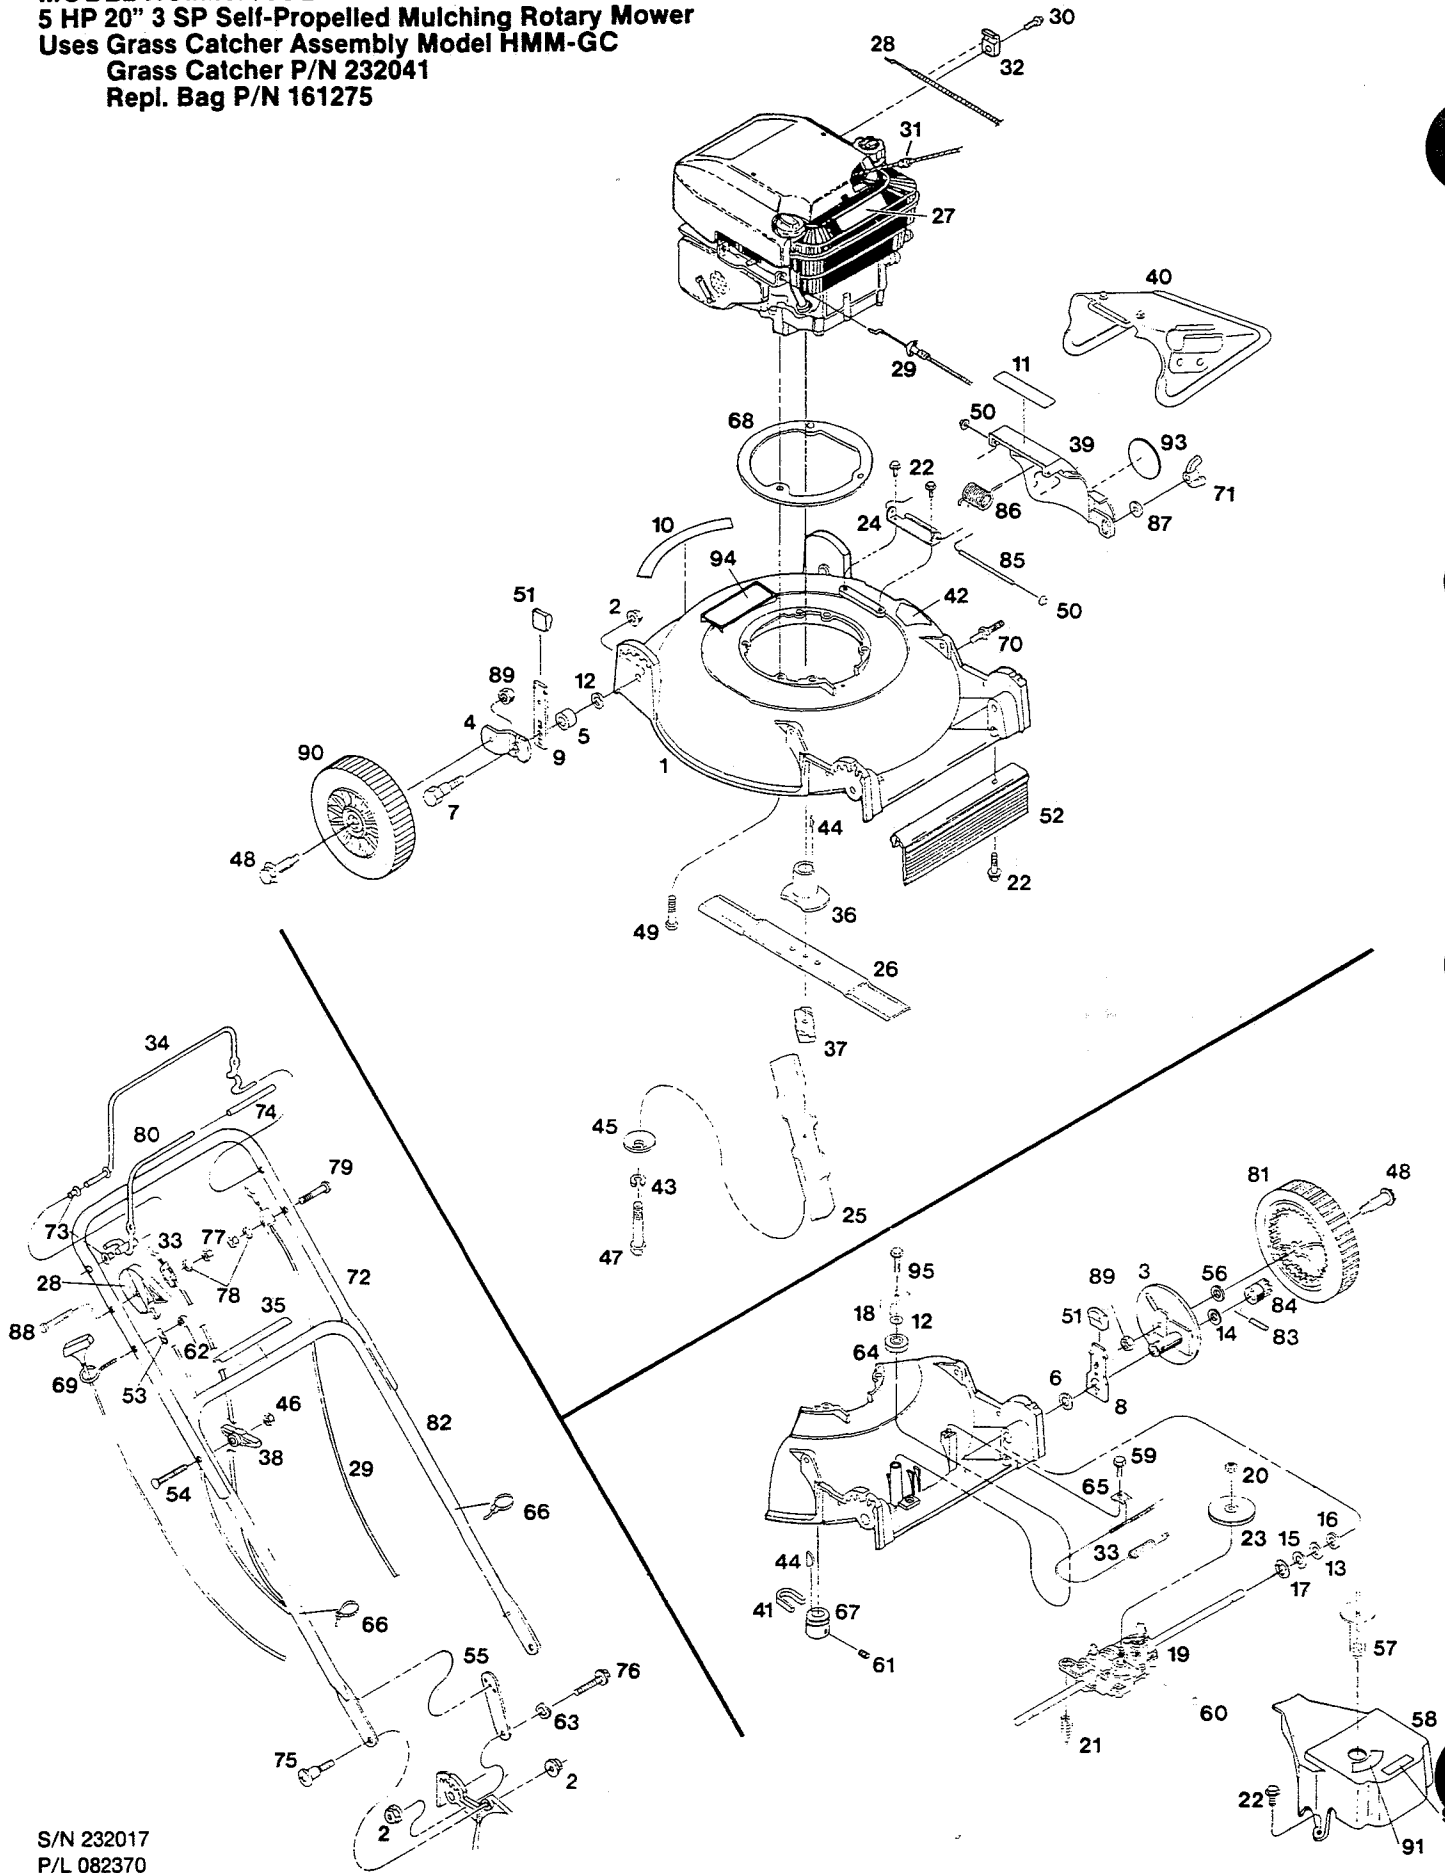

MODEL HCM20P/5GL
5 HP 20" 3 SP Self-Propelled Mulching Rotary Mower
Uses Grass Catcher Assembly Model HMM-GC
Grass Catcher P/N 232041
Repl. Bag P/N 161275

S/N 232017
P/L 082370
O/M 082339
E/M 189142

MODEL HCM20P/5GL

5 HP 20" 3 SP Self-Propelled Mulching Rotary Mower

Uses Grass Catcher Assembly Model HMM-GC

Grass Catcher P/N 232041

Repl. Bag P/N 161275

INDEX NO.	PART NO.	DESCRIPTION
1	094914	Deck - 20" red 3 spd.
2	159236	Nut - 5/16-18 flg. lock
3	589354	Drive wheel support ass'y - blk
4	586794	Wheel arm - blk
5	581274	Spacer - front hgt. adj.
6	581477	Spacer - rear hgt. adj.
7	581490	Bolt - height adjuster
8	588450	Setting lever assy R.H. rear
	588449	Setting lever assy L.H. rear
9	588451	Setting lever assy. R.H. front
	588452	Setting lever assy. L.H. front
10	799346	Decal - logo 20"
11	799505	Decal - danger mulch cover
12	715185	Washer - 5/16" flat
13	579094	Washer - shim
14	580632	Washer - 9/16" flat
15	581005	Washer - 9/16" flat
16	583308	Washer - 9/16" wave
17	583355	E-ring
18	096305	Retainer bracket
19	176792	Transmission - 3 spd.
20	589368	Nut - 10mm lock
21	589468	Spring - compression
22	583021	Screw - 1/4-20 x 3/4" hex hd. tap
23	589376	Pulley - transmission
24	095003	Bracket - hinge
25	031420	Blade - 20"
26	031421	Blade - recut 20"
27	009415	Decal - blade warning
28	052951	Control - throttle w/cable
29	052969	Cable - engine/blade control
30	150623	Screw - #10-16 x 5/8" tap
31	152074	Rope stop
32	157552	Cable clamp
33	053043	Cable - traction control
34	094375	Bail - engine/blade control
35	715557	Decal - starting instructions
36	094906	Adapter - blade
37	094911	Spacer - blade
38	113589	Wing nut - plastic
39	115329	Cover - mulch 20"
40	115360	Chute deflector assembly
41	178855	V-belt
42	143115	Decal - CPSC danger
43	156919	Washer - 3/8" lock H.D.
44	162636	Key-woodruff #61
45	164681	Washer - 3/8" conical
46	310045	Nut - 5/16-18 hex
47	382846	Bolt - 3/8-24 x 3-1/2" HHCS Gr. 8

INDEX NO.	PART NO.	DESCRIPTION
48	382879	Bolt - wheel
49	382881	Bolt - 3/8-16 x 1-3/4" HHCS Gr. 5
50	452128	Nut - 1/4 push-on
51	579717	Plastic tip - height adjuster
52	579730	Trailing shield - plastic
53	580335	Washer
54	581463	Bolt - handle
55	581507	Handle support
56	581584	Washer - 3/8" flat
57	115394	Shift knob - plastic
58	115386	Drive cover 3 spd.
59	158089	Screw - 1/4-20 x 1/2" hex hd. tap
60	583436	Key - transmission
61	583085	Set screw 1/4-20 x 3/8"
62	583166	Nut - 1/4-20 lock
63	583302	Washer - 5/16" wave
64	086702	Pulley - 1 1/4" dia.
65	586626	Clamp - drive cable
66	587059	Cable tie
67	587193	Drive pulley
68	587233	Engine ring - red
69	587287	Eyebolt - 1/4-20
70	587992	Stud - 1/4-20 x 3/4"
71	587998	Wing nut - 1/4-20 nylon insert
72	588434	Handle - upper
73	588463	Bushing - drive bail
74	588474	Sleeve - drive bail
75	588491	Bolt - handle mtg.
76	588499	Bolt - handle supt.
77	588514	Nut - 1/4-20 hex
78	588515	Washer - 1/4" star
79	588519	Screw - 1/4-20 x 1-1/2" truss hd.
80	588620	Bail - ground drive control
81	588709	Wheel - 8" power propelled
82	588807	Handle - lower
83	589363	Drive pin
84	589366	Pinion R.H. 3 spd.
	589365	Pinion L.H. 3 spd.
85	604081	Rod hinge
86	604082	Spring - mulch cover
87	615690	Washer - 1/4" flat
88	615799	Bolt - 1/4-20 x 2-1/2" HHCS
89	715524	Nut - 3/8-16 jam lock
90	588697	Wheel - 8"
91	799411	Decal - 3 spd. shift inst.
92	799437	Decal - 3 spd. belt cover
93	799056	Decal - 3 in 1
94	799353	Decal - convertible mulcher
95	154294	Screw - 1/4-20 x 1" hex hd. tap

S/N 232017
P/L 082370
O/M 082339
E/M 189142