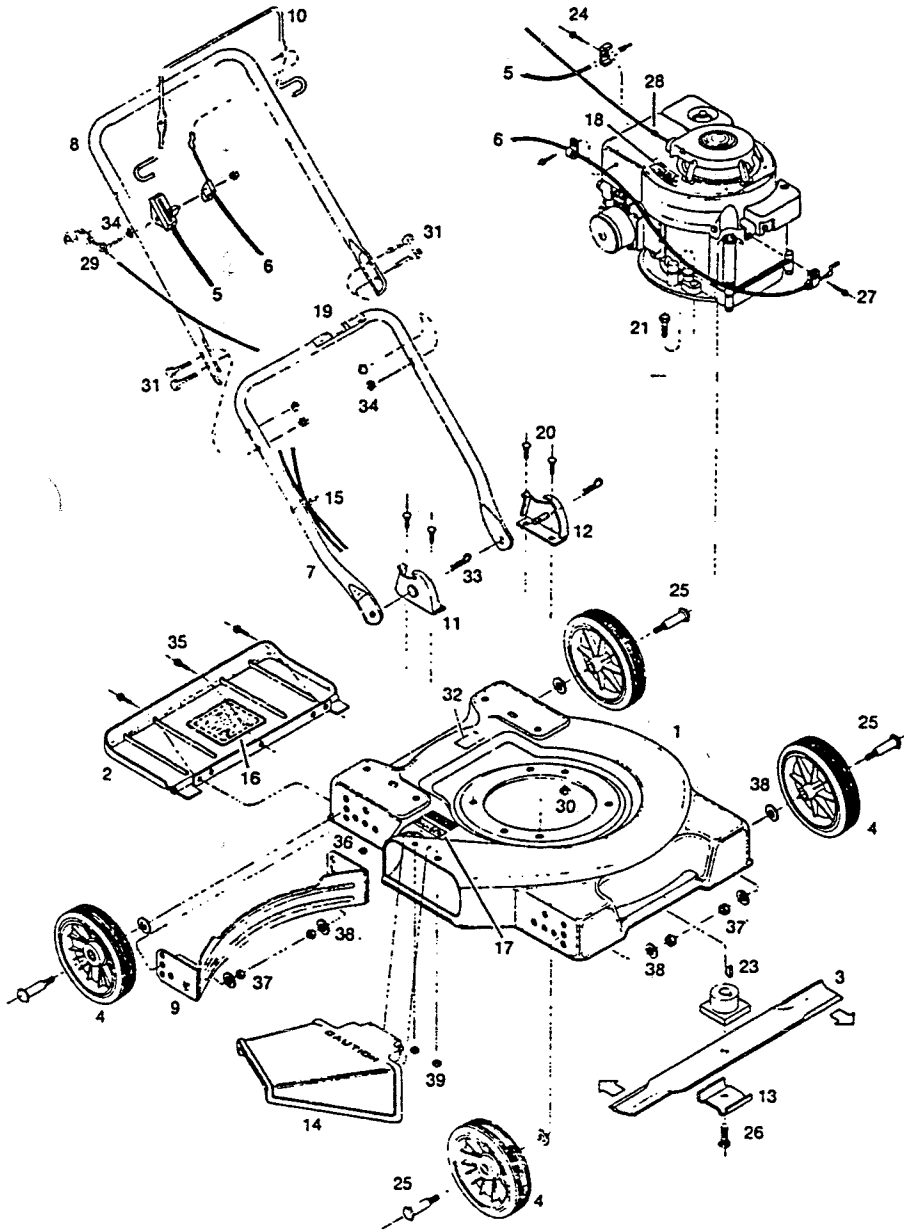

# 20" Rotary Mower

HKB 20Z HECK'S

Grass Catcher Model GC-6A

Index No.	Part No.	Description
1	026658	Deck 20"
2	027177	Drag Plate - Painted 17.00"
3	030031	Blade 20" Flat
4	041012	Whl 6 x 1.50
5	050385	Control - Throttle
6	050500	Control - Engine/Blade
7	071407	Handle - Lower
8	071415	Handle - Upper
9	101519	Baffle - Rear Only
10	104687	Control - Engine/Blade Crossbar
11	105221	Handle Bracket - RH
12	105239	Handle Bracket - LH
13	106336	Washer - Blade Adap.
14	110221	Chute Defl. - Plastic
15	110379	Cable Tie
16	14266i	Decal - Caution
17	144063	Decal - CPSC — OPEI Caution
18	144204	Decal - Blade Warning
19	144899	Decal - Start Instructions
20	150011	Bolt - Carriage 1/4-20 x 3/4 Gr 5
21	150045	Bolt - Hex Head 5/16 - 18 x 1 1/4
22	133231	Blade Adapter
23	150276	Woodruff Key #6
24	150623	Bolt - Slit Hex 10 x 1/4
25	150730	Bolt - Wheel
26	150862	Bolt - 3/4-24 x 1 1/4
27	151613	Bolt - Hex Head 10 - 32 x 3/4 Sems
28	152074	Rope Stop - Briggs
29	152629	Rope Guide
30	310151	Locknut - 5/16 - 18 Nylock
31	312108	Bolt - 1/2-20 x 1 1/4 Hex Head
32	714170	Decal - Rating Plate
33	715011	Hitch Pin #3
34	715037	Locknut - 1/4-20 Keps
35	715045	Bolt - Hex Head 1/2-20 x 3/4
36	715078	Nut - 1/4-20 Flange Whiz
37	715086	Locknut - 3/8-16 Hex
38	715417	Washer - 3/8 SAE
39	715508	Locknut - 1/4-20 Top