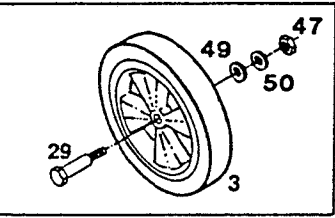

22" SIDE DISCHARGE CHARGE ROTARY
MODEL: HO-2231H
Grass Catcher Model: GC 6AA - P/N 161018
Repl. Bag: P/N 160457

Mowers Without Height Adjusters

**22" SIDE DISCHARGE CHARGE ROTARY
MODEL: HO-2231H**
Grass Catcher Model: GC 6AA - P/N 161018
Repl. Bag: P/N 160457

Index No.	Part No.	Description	Index No.	Part No.	Description
1	013532	Deck 20"	24	150201	Washer-Curved 5/16
	013540	Deck 22"	25	113589	Knob-Wing
2	030031	Blade-20" Flat	26	150276	Woodruff Key #6
	030049	Blade-22" Flat	27	150318	Cable Clamp
3		Wheel Assembly*	28	150623	Screw-Sheet Metal #10 x 5/8
	498618	7" Plastic-White-Rib	29	156158	Wheel Bolt-Plastic Whl.-w/o Hgt. Adj.
	041046	7" Steel-White-Rib		150730	Wheel Bolt-Steel Whl.-w/o Hgt. Adj.
	041111	8" Steel-White-Rib	30	162024	Bolt-Blade
	498634	8" Plastic-White-Rib	31	151613	Bolt-Hex Head #10-32 x 3/8 Sems
4	051219	Control-Throttle w/Cable	32	151928	Bolt-Curved Head 5/16-18 x 1 3/4
5	052142	Cable-Engine Blade Control	33	152074	Rope Stop
6	071563	Handle-Lower	34	152371	Rope Guide
7	071076	Handle-Upper	35	153650	Shoulder Bolt-Hgt. Adj.*
	071084	Handle-Upper Vinyl Grip	36	428664	Back Plate-Height Adjuster R.H. Front L.H. Rear*
	072181	Handle-Upper Cushion Grip	37	428714	Back Plate-Height Adjuster L.H. Front R.H. Rear*
8	101519	Baffle 20/22"	38	452318	Nut-#10-24 HX Nylon Insert
9	104687	Bail-Engine/Blade Control	39	457168	Bolt-3/8-16 x 7/8 Thread Forming
	109470	Bail-Engine/Blade Control Vinyl Grip	40	457499	Bolt-1/4-20 x 1/2 Thread Forming
10	106336	Washer-Blade Adapter	41	462093	Washer-Flat 1/4"*
11	106914	Clip-Trailing Shield	42	458687	Bolt-Hex Head #10-24 x 1/2
12	107086	Handle Bracket-Right Hand	43	310045	Nut-5/16-18
13	107094	Handle Bracket-Left Hand	44	715011	Hairpin Cotter
14	391706	Chute Deflector Assembly	45	715037	Nut-Keps 1/4-20
15	110379	Cable Tie	46	715045	Bolt-Hex Head 1/4-20 x 3/4*
16	111609	Trailing Shield-20/22" w/o Hgt. Adj.	47	451492	Locknut 3/8-16 Top*
	111617	Trailing Shield-20/22" w/Hgt. Adj.	48	715201	Bolt-Hex 3/8-16 x 3/4 w/o Hgt. Adj.
17	111559	Plastic Tip-Setting Lever*	49	715607	Washer-Belleville*
18	133231	Blade Adapter	50	715417	Washer 3/8 SAE*
19	144063	Decal-Danger	51	715508	Locknut 1/4-20 Top
20	009415	Decal-Blade Warning	52	776500	Setting Lever-Height Adjuster*
21	144899	Decal-Starting Instructions	53	777862	Wheel Lever-Height Adjuster*
22	150011	Bolt-Carriage 1/4-20 x 5/8	54	153874	Bolt-1/4-20 x 2 1/4 Hex
23	157420	Wheel Bolt-Plastic Whl.-w/Hgt. Adj.			
	150060	Wheel Bolt-Steel Whl.-w/Hgt. Adj.			

When servicing use only genuine factory replacement parts that are specifically for your particular model.

NOTE: Parts are right or left hand as viewed from the operator position.

Specifications subject to change without prior notice.

• Indicates optional equipment.