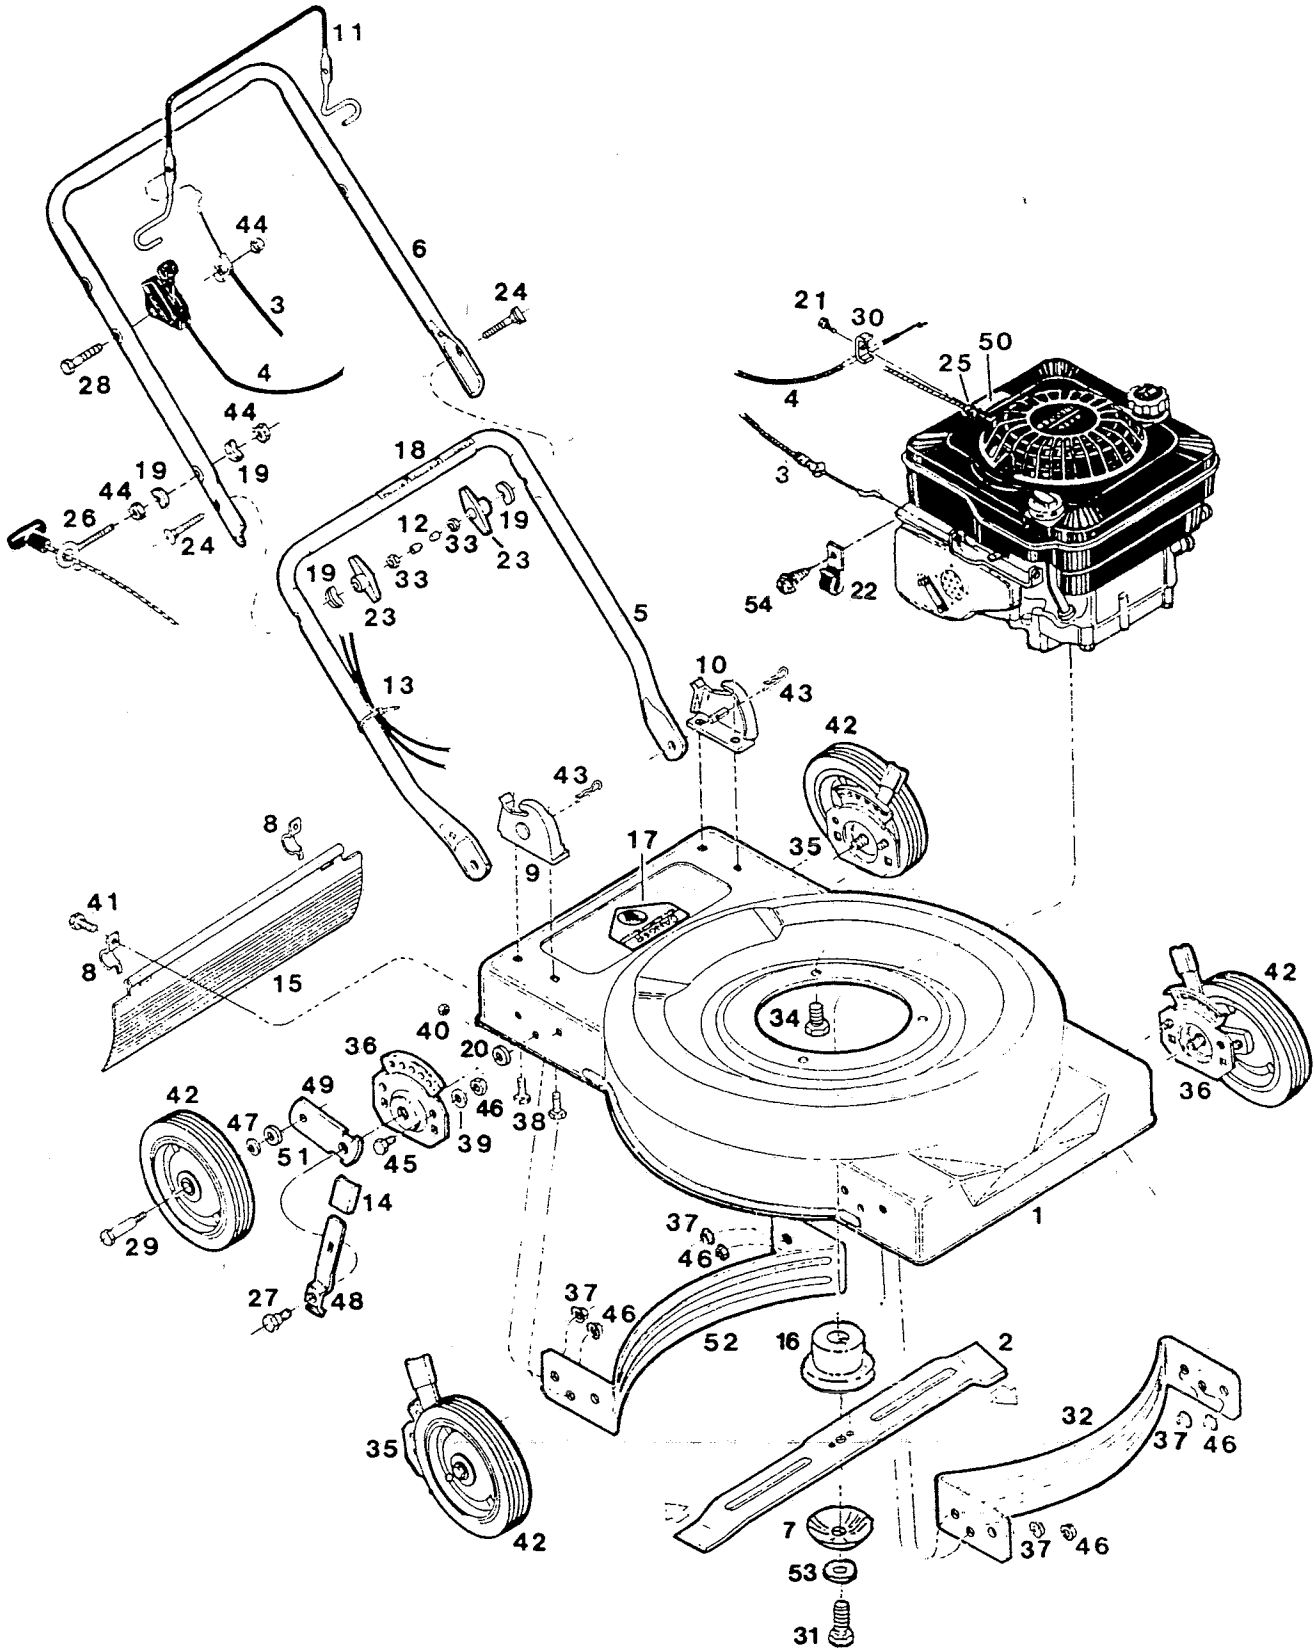

MODEL: JCP8901M
5 hp 20" CUT MULCHING MOWER
No Grass Catcher Required

MODEL: JCP8901M
5 hp 20" CUT MULCHING MOWER
 No Grass Catcher Required

Ref. No.	JCPenney Part No.	Supplier Part No.	Description
1	1367-9337	021964	Deck 20" Mulcher
2	1367-9345	030189	Blade-20" Mulcher
3	1367-9352	052209	Cable-Engine/Blade Control
4	1390-1848	052779	Control-Throttle w/cable
5	1367-9386	072991	Handle-Lower
6	1367-9741	073007	Handle-Upper
7	1390-1855	164681	Washer-Conical
8	1244-0020	106914	Clip - Trailing Shield
9	1390-1863	092601	Bracket-Handle RH
10	1390-1871	092619	Bracket-Handle LH
11	1367-9766	109389	Bail-Engine/Blade Control
12	1367-9774	110064	Cap-Bolt, Plastic
13	1244-0012	110379	Tie-Cable
14	1367-9782	114462	Tip-Setting Lever, Plastic
15	1367-9790	114397	Shield-Trailing, Plastic
16	1390-1889	094933	Adapter-Blade
17	1324-5006	143115	Decal-DANGER
18	1390-1897	799599	Decal-Starting Instructions
19	1072-7089	150201	Washer-Curved 5/16
20	1278-5010	311340	Washer-flat 3/8
21	1076-0080	150623	Screw-Self Tap #10 x 5/8
22	1387-8079	164442	"J" Clip-Coated
23	1373-3993	113589	Knob-Wing
24	1086-5889	151936	Bolt-Curved Head 5/16-18 x 2-1/4
25	1308-0981	152074	Stop-Rope
26	1027-1914	152371	Guide-Rope
27	1093-0154	153650	Bolt-Shoulder, Height Adjuster
28	1324-5048	153874	Bolt-Hex 1/4-20 x 2-1/4
29	1324-5022	157420	Bolt-hex 3/8-16 x 2-1/8 shldr