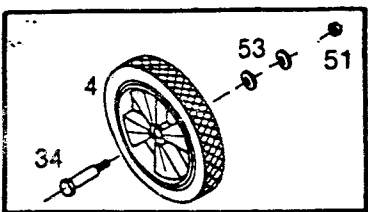

20" Rotary Mulching Mower LEMT20Z Wheeler

Mowers Without Height Adjusters

20" Rotary Mulching Mower LEMT20Z Wheeler

PARTS LIST

Index No.	Part No.	Description	Index No.	Part No.	Description
1.	029744	Deck 20" Mulcher	15.	107094	Handle Bracket - Left Hand
2.	027169	Trailing Shield Assembly*	16.	104687	Control - Engine/Blade Crossbar *
3.	030031	Blade 20" Mulcher	17.	110379	Cable Tie
4.		Wheel Assembly •	18.	110510	Plastic Tip - Setting Lever •
	040246	7" Plastic - White - Diamond - Nylon Bearing	19.	133231	Blade Adapter
	040832	7" Plastic - Gray - Diamond - Nylon Bearing	20.	142661	Decal - Trailing Shield
	040089	7" Plastic - Gray - Thru Bar - Nylon Bearing	21.	143115	Decal - C.P.S.C. Danger
	040758	7" Plastic - Almond - Thru Bar - Nylon Bearing	22.	144204	Decal - Blade Warning
	040352	7" Plastic - Gray - Cog - Nylon Bearing	23.	151555	Washer 1/4"
	040022	7" Plastic - White - Rib - Roller Bearing	24.	144899	Decal - Starting Instructions
	040386	7" Steel - White - Rib - Ball Bearing	25.	457499	Bolt - 1/4-20 x 1/2 TDFM
	040394	7" Steel - Gray - Rib - Ball Bearing	26.	450379	Hex Head Bolt 1/4-20 x 1-3/4
	040097	8" Plastic - Gray - Slick - Nylon Bearing	27.	150045	Hex Head Bolt 5/16-18 x 1-1/4
	040220	8" Plastic - Gray - Cog - Nylon Bearing	28.	150060	Wheel Bolt •
	040733	8" Plastic - White - Slick - Nylon Bearing	29.	310151	Locknut 5/16-18 Nylon Insert
	040741	8" Plastic - White - Cog - Nylon Bearing	30.	150201	Curved Washer 5/16
	040311	8" Plastic - Gray - Slick - Roller Bearing	31.	150235	Wingnut 5/16-18
	040030	8" Plastic - White - Rib - Roller Bearing	32.	150276	Woodruff Key #6
	040303	8" Plastic - White - Cog - Roller Bearing	33.	106336	Blade Washer
	040345	8" Plastic - Gray - Cog - Roller Bearing	34.	150730	Wheel Bolt •
	040451	8" Steel - White - Rib - Ball Bearing	35.	150862	Blade Bolt
	040501	8" Steel - Gray - Rib - Ball Bearing	36.	150896	Shoulder Bolt - Height Adjuster •
	040634	8" Steel - White - Cog - Ball Bearing	37.	150904	Shaved Hex Head Bolt 3/8-16 x 3/4 •
	040683	8" Steel - Gray - Cog - Ball Bearing	38.	151928	Curved Head Bolt 5/16-18 x 1-3/4
	040717	8" Steel - Gray - Slick - Ball Bearing	39.	152066	Staple - Rope Stop
	040857	8" Plastic - White - Diamond - Nylon Bearing	40.	152140	Eyebolt - Cable Mounting
	040840	8" Plastic - Gray - Diamond - Nylon Bearing	41.	152157	Hex Washer Head #10-32 x 1/4 SEMS
	040865	8" Plastic - White - Diamond - Roller Bearing	42.	152207	Locknut Acorn 1/4-20
	040873	8" Plastic - Gray - Diamond - Roller Bearing	43.	152215	Rope Guide
5.	050344	Control Cable - Engine/Blade *	44.	152223	Hex Jam Nut 5/16-24
6.	050633	Control - Throttle Plastic	45.	152231	Cable Clamp
7.	071050	Handle - Lower	46.	152249	Hex Washer Head #10-32 x 3/8
8.	071076	Handle - Upper	47.	715011	Hitch Pin #3
	071084	Handle - Upper with Cushion Grip •	48.	715037	Keps Nut 1/4-20
	071308	Handle - Upper, Bent	49.	715045	Hex Head Bolt 1/4-20 x 3/4
9.	090282	Wheel Lever - Height Adjuster •	50.	714170	Decal - Rating Plate
10.	090399	Setting Lever - Height Adjuster •	51.	715086	Hex Locknut 3/8-16 •
11.	090431	Back Plate - Height Adjuster - RH Front LH Rear •	52.	715409	Disc Spring Washer 3/8 •
12.	090449	Back Plate - Height Adjuster - LH Front RH Rear •	53.	715417	Washer Flat 3/8 SAE •
13.	102533	Baffle 20" Mulcher - Front & Rear	54.	715441	Hex Nut Twin Whiz 3/8-16 •
14.	107086	Handle Bracket - Right Hand	55.	715508	Hex Locknut 1/4-20