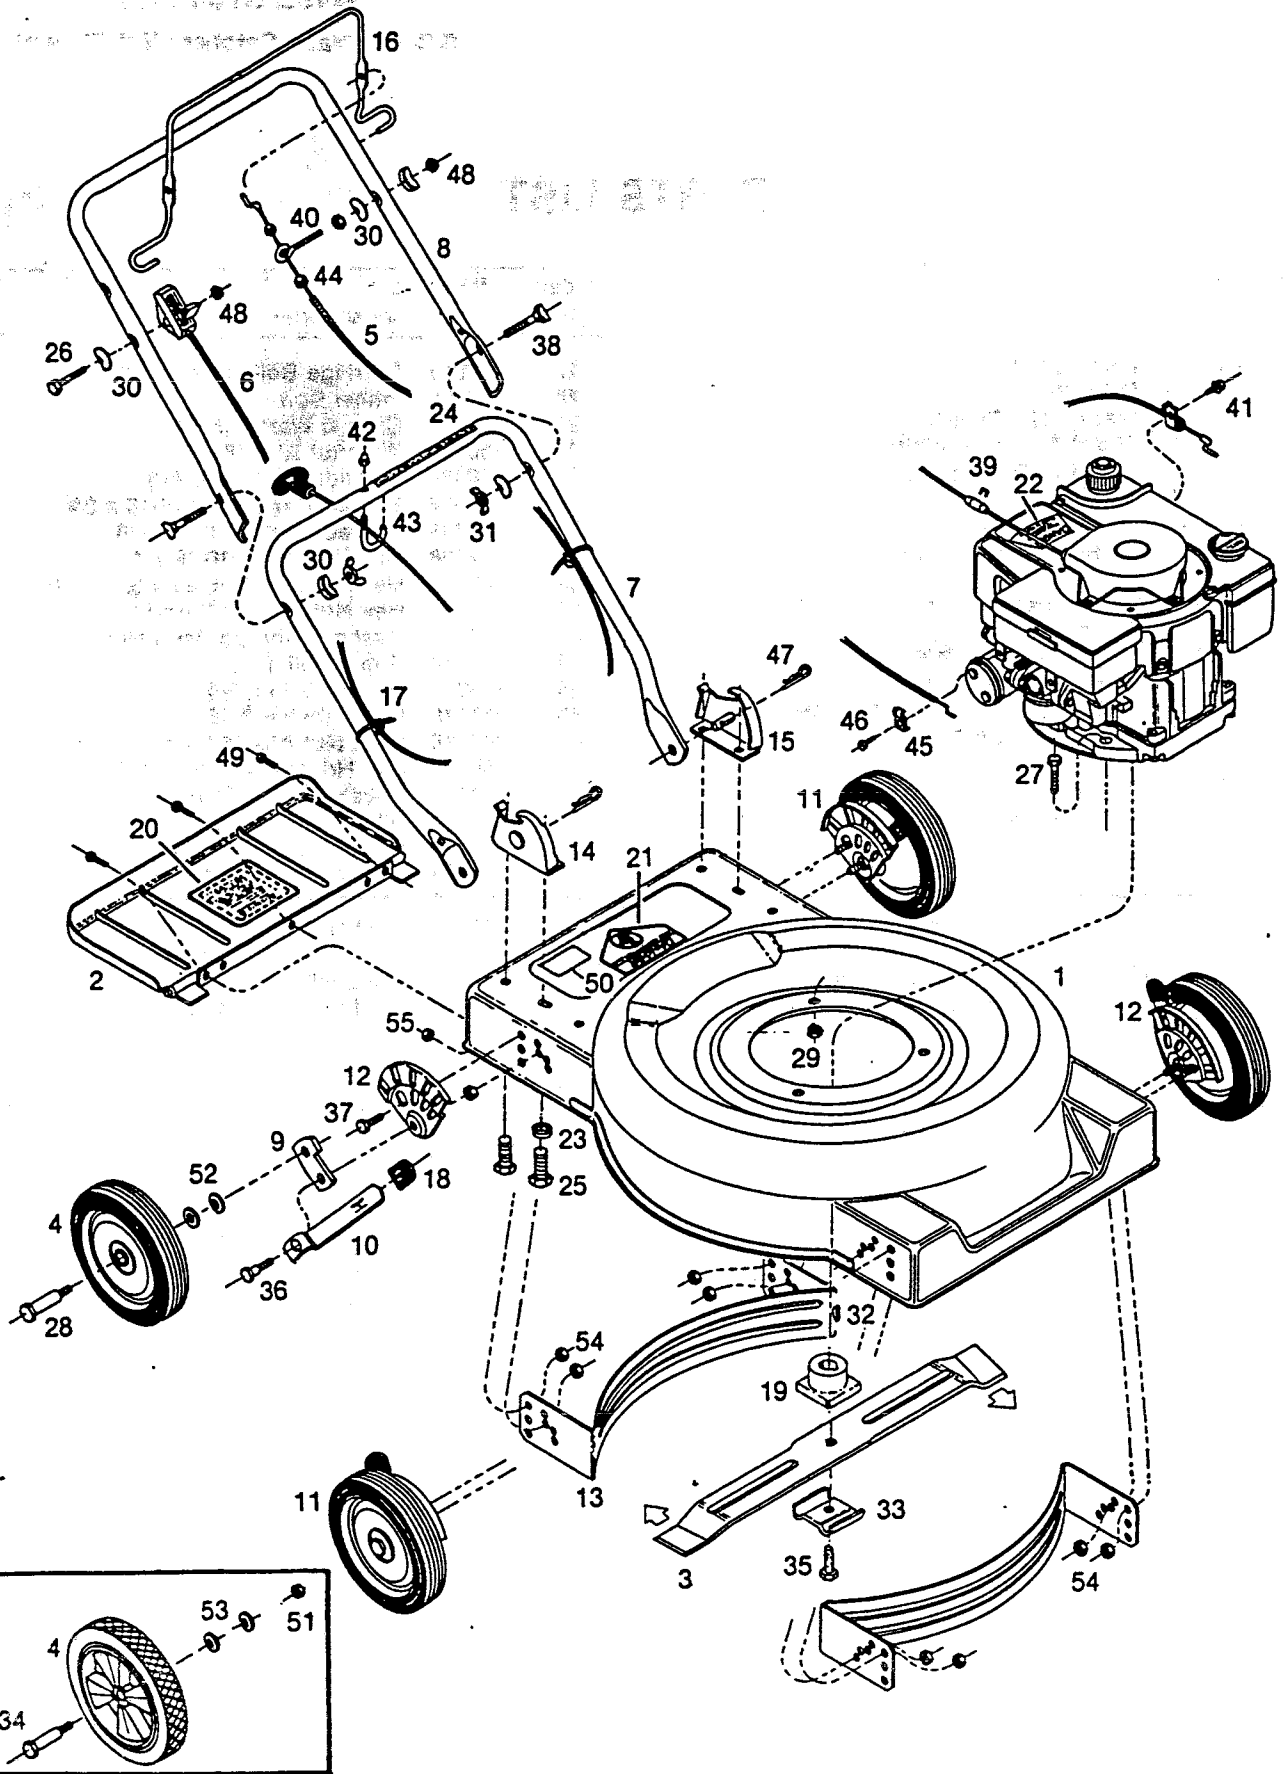

20" Rotary Mulching Mower LEMT20Z Wheeler

Mowers Without Height Adjusters

20" Rotary Mulching Mower LEMT20Z Wheeler

PARTS LIST

Index No.	Part No.	Description	Index No.	Part No.	Description
1.	029744	Deck 20" Mulcher	15.	107094	Handle Bracket - Left Hand
2.	027169	Trailing Shield Assembly*	16.	104687	Control - Engine/Blade Crossbar *
3.	030031	Blade 20" Mulcher	17.	110379	Cable Tie
4.		Wheel Assembly •	18.	110510	Plastic Tip - Setting Lever •
	040246	7" Plastic - White - Diamond - Nylon Bearing	19.	133231	Blade Adapter
	040832	7" Plastic - Gray - Diamond - Nylon Bearing	20.	142661	Decal - Trailing Shield
	040089	7" Plastic - Gray - Thru Bar - Nylon Bearing	21.	143115	Decal - C.P.S.C. Danger
	040758	7" Plastic - Almond - Thru Bar - Nylon Bearing	22.	144204	Decal - Blade Warning
	040352	7" Plastic - Gray - Cog - Nylon Bearing	23.	151555	Washer 1/4"
	040022	7" Plastic - White - Rib - Roller Bearing	24.	144899	Decal - Starting Instructions
	040386	7" Steel - White - Rib - Ball Bearing	25.	457499	Bolt - 1/4-20 x 1/2 TDFM
	040394	7" Steel - Gray - Rib - Ball Bearing	26.	450379	Hex Head Bolt 1/4-20 x 1-3/4
	040097	8" Plastic - Gray - Slick - Nylon Bearing	27.	150045	Hex Head Bolt 5/16-18 x 1-1/4
	040220	8" Plastic - Gray - Cog - Nylon Bearing	28.	150060	Wheel Bolt •
	040733	8" Plastic - White - Slick - Nylon Bearing	29.	310151	Locknut 5/16-18 Nylon Insert
	040741	8" Plastic - White - Cog - Nylon Bearing	30.	150201	Curved Washer 5/16
	040311	8" Plastic - Gray - Slick - Roller Bearing	31.	150235	Wingnut 5/16-18
	040030	8" Plastic - White - Rib - Roller Bearing	32.	150276	Woodruff Key #6
	040303	8" Plastic - White - Cog - Roller Bearing	33.	106336	Blade Washer
	040345	8" Plastic - Gray - Cog - Roller Bearing	34.	150730	Wheel Bolt •
	040451	8" Steel - White - Rib - Ball Bearing	35.	150862	Blade Bolt
	040501	8" Steel - Gray - Rib - Ball Bearing	36.	150896	Shoulder Bolt - Height Adjuster •
	040634	8" Steel - White - Cog - Ball Bearing	37.	150904	Shaved Hex Head Bolt 3/8-16 x 3/4 •
	040683	8" Steel - Gray - Cog - Ball Bearing	38.	151928	Curved Head Bolt 5/16-18 x 1-3/4
	040717	8" Steel - Gray - Slick - Ball Bearing	39.	152066	Staple - Rope Stop
	040857	8" Plastic - White - Diamond - Nylon Bearing	40.	152140	Eyebolt - Cable Mounting
	040840	8" Plastic - Gray - Diamond - Nylon Bearing	41.	152157	Hex Washer Head #10-32 x 1/4 SEMS
	040865	8" Plastic - White - Diamond - Roller Bearing	42.	152207	Locknut Acorn 1/4-20
	040873	8" Plastic - Gray - Diamond - Roller Bearing	43.	152215	Rope Guide
5.	050344	Control Cable - Engine/Blade *	44.	152223	Hex Jam Nut 5/16-24
6.	050633	Control - Throttle Plastic	45.	152231	Cable Clamp
7.	071050	Handle - Lower	46.	152249	Hex Washer Head #10-32 x 3/8
8.	071076	Handle - Upper	47.	715011	Hitch Pin #3
	071084	Handle - Upper with Cushion Grip •	48.	715037	Keps Nut 1/4-20
	071308	Handle - Upper, Bent	49.	715045	Hex Head Bolt 1/4-20 x 3/4
9.	090282	Wheel Lever - Height Adjuster •	50.	714170	Decal - Rating Plate
10.	090399	Setting Lever - Height Adjuster •	51.	715086	Hex Locknut 3/8-16 •
11.	090431	Back Plate - Height Adjuster - RH Front LH Rear •	52.	715409	Disc Spring Washer 3/8 •
12.	090449	Back Plate - Height Adjuster - LH Front RH Rear •	53.	715417	Washer Flat 3/8 SAE •
13.	102533	Baffle 20" Mulcher - Front & Rear	54.	715441	Hex Nut Twin Whiz 3/8-16 •
14.	107086	Handle Bracket - Right Hand	55.	715508	Hex Locknut 1/4-20