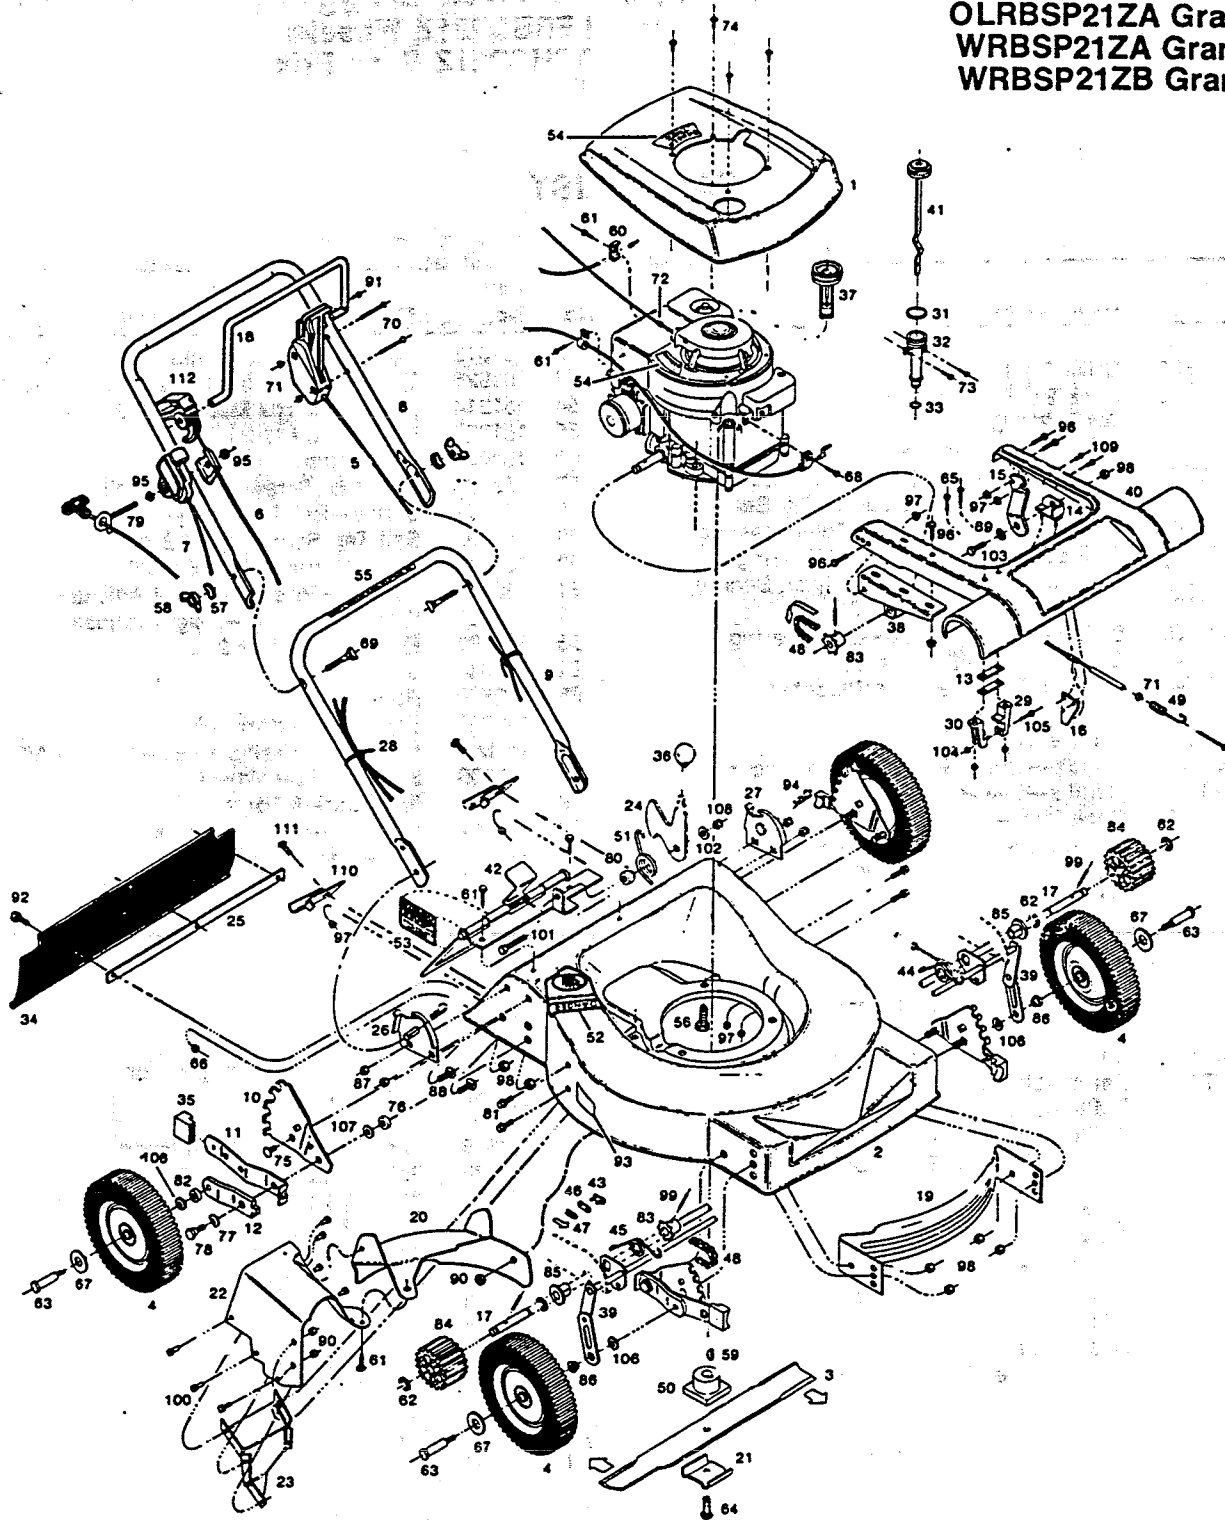

21" Rear Bagging Self Propelled Rotary Mower

OLRBSP21ZA Gran Prix
WRBSP21ZA Gran Prix
WRBSP21ZB Gran Prix