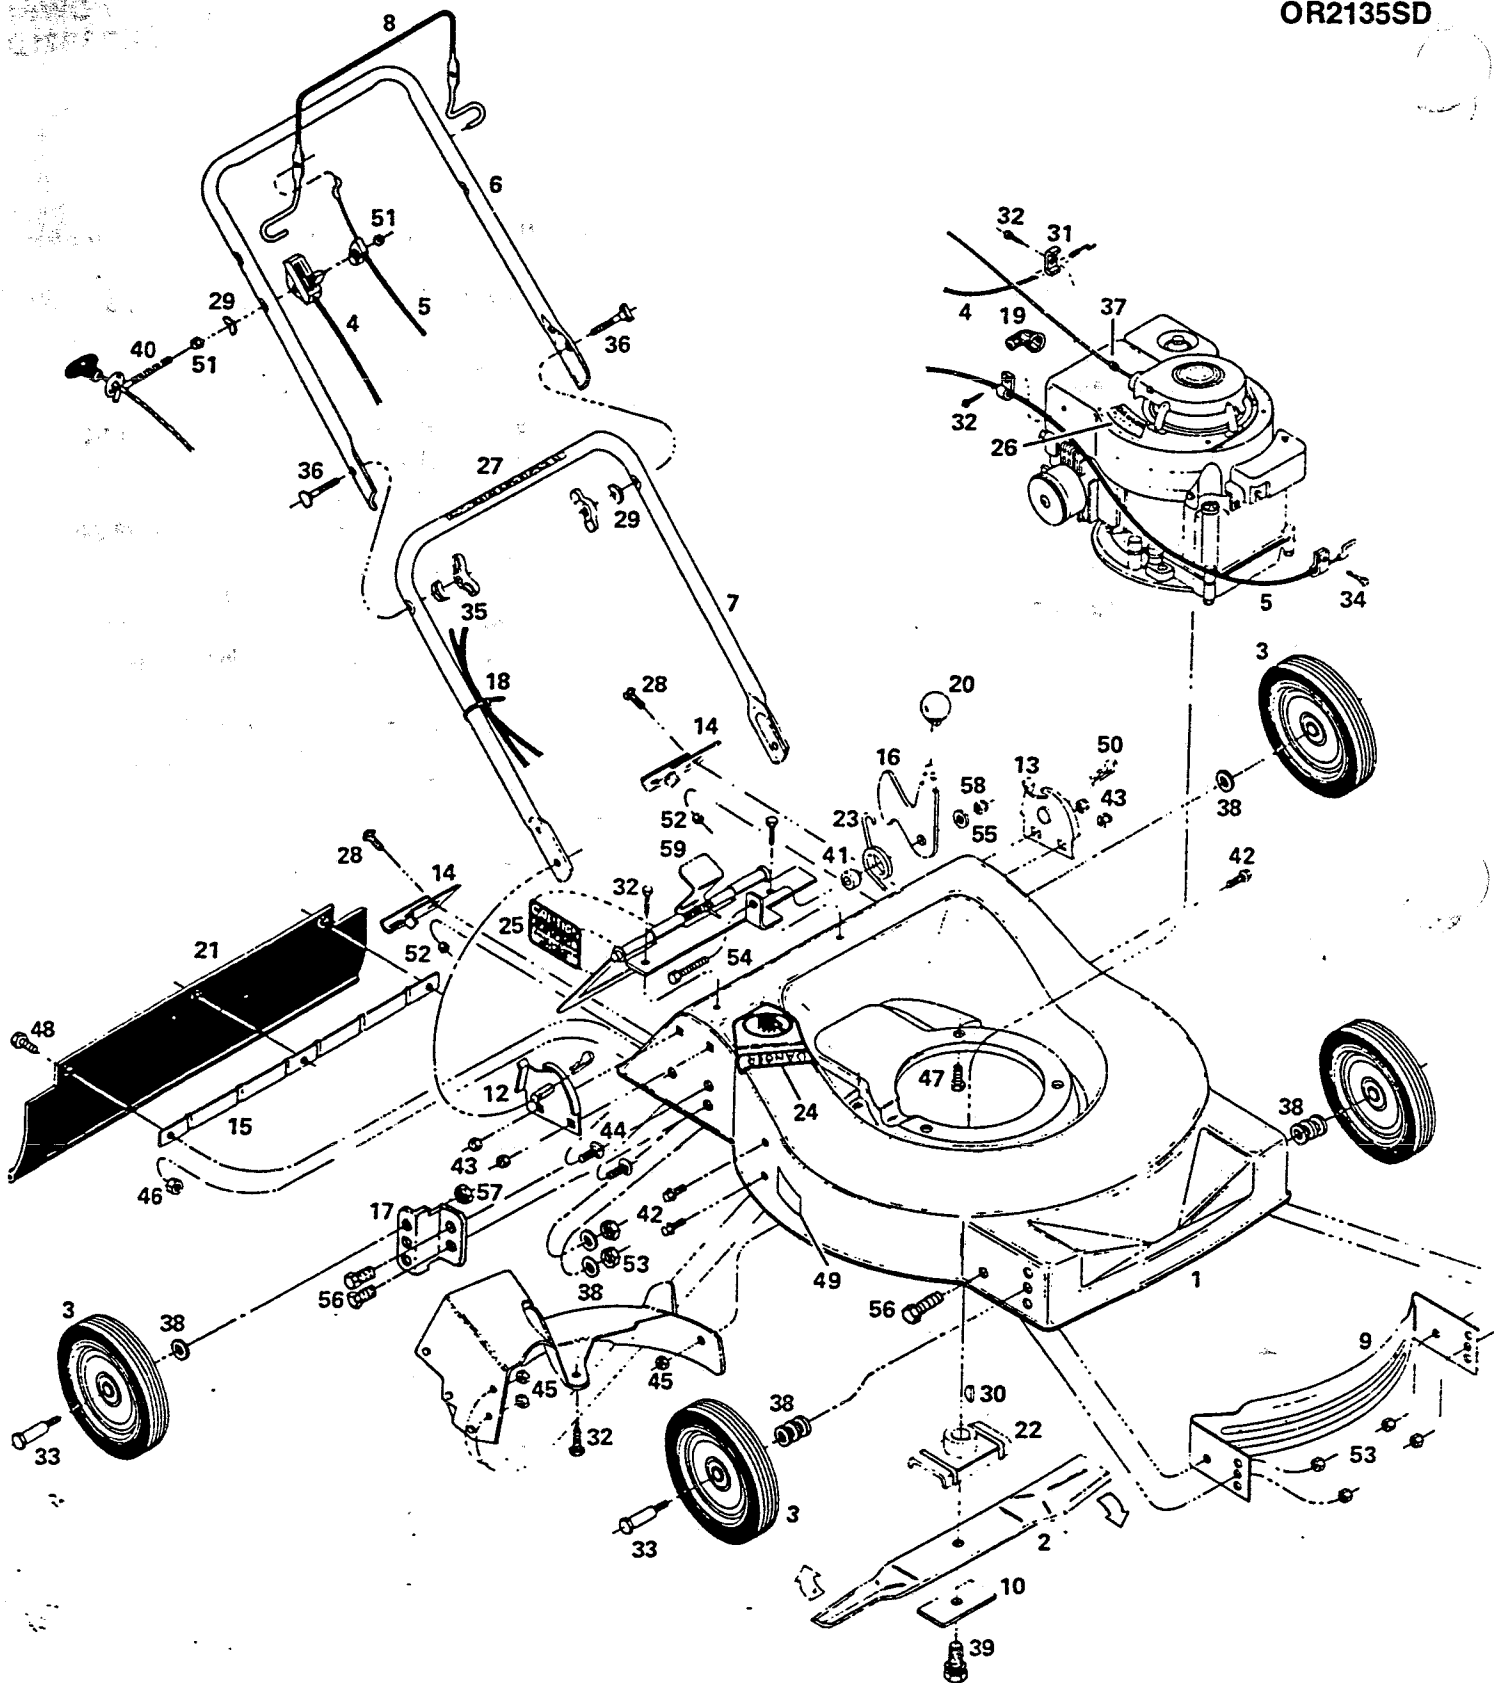

21" Rear Bagging Mower OR2135SD

PARTS LIST

IndexPart			IndexPart		
No.	No.	Description	No.	No.	Description
1	028753	Deck 21" Rear	31	150318	Cable Clamp
2	030338	Blade 21" Offset	32	150623	Screw - Screw Metal #10 x 5/8
3	040857	Wheel 8 x 1.75	33	150730	Bolt - Wheel
4	051078	Control - Throttle	34	151613	Bolt - Hex Head SEMS 10-32 x 3/8
5	050997	Cable - Engine/Blade Control	35	150235	Wing Nut 5/16-18
6	071076	Handle Upper	36	151928	Bolt - Curved Head 5/16-18 x 1-3/4
7	071449	Handle Lower	37	152074	Rope Stop
8	104687	Bail - Engine/Blade Control	38	150771	Washer 3/8"
9	105825	Baffle - Front	39	152496	Bolt - Blade HX HD SEMS 3/8-24x1
10	106005	Blade Washer	40	152629	Rope Guide
11	127191	Baffle Assembly	41	152637	Spacer - Catcher Latch
12	106807	Handle Bracket - Right Hand	42	152660	Bolt - Hex Washer Head 1/4-20 x 1/2
13	106815	Handle Bracket - Left Hand	43	310151	Locknut - 5/16-18 Nylon Insert
14	106930	Catcher Frame Bracket	44	313510	Bolt - Carriage 5/16 x 18 x 3/4
15	107151	Backing Strip - Trailing Shield	45	451419	Nut - 1/4-20 Top Lock Flange
16	108324	Catcher Latch	46	452318	Nut #10-24 Hex Nylon Insert
17	108845	Bracket - Rear Wheel	47	457168	Bolt - 3/8-16 x 7/8 Thread Forming
18	110379	Cable Tie	48	458687	Bolt #10-24 x 1/2
19	110833	Spark Plug Cover	49	714170	Decal - Rating Plate
20	111369	Knob - Catcher Latch	50	715011	Hairpin Cotter
21	111633	Trailing Shield - Plastic	51	715037	Locknut 1/4-20 Keps
22	126466	Blade Adapter	52	715078	Locknut 1/4-20 Flange Whiz
23	133371	Torsion Spring - Catcher Latch	53	715086	Locknut 3/8-16 Hex
24	143115	Decal - C.P.S.C. Danger	54	715292	Bolt - Hex Head 1/4-20 x 1
25	144162	Decal - Door Caution	55	715300	Washer 1/4"
26	144204	Decal - Blade Warning	56	715201	Bolt - Hex Head 3/8-16x3/4
27	144899	Decal - Starting Instructions	57	715524	Locknut 3/8-16
28	150011	Bolt - Carriage 1/4-20 x 5/8 Gr. 5	58	715508	Locknut 1/4-20 Top
29	150201	Washer - Curved 5/16	59	126409	Door Assembly
30	150276	Woodruff Key No. 6			