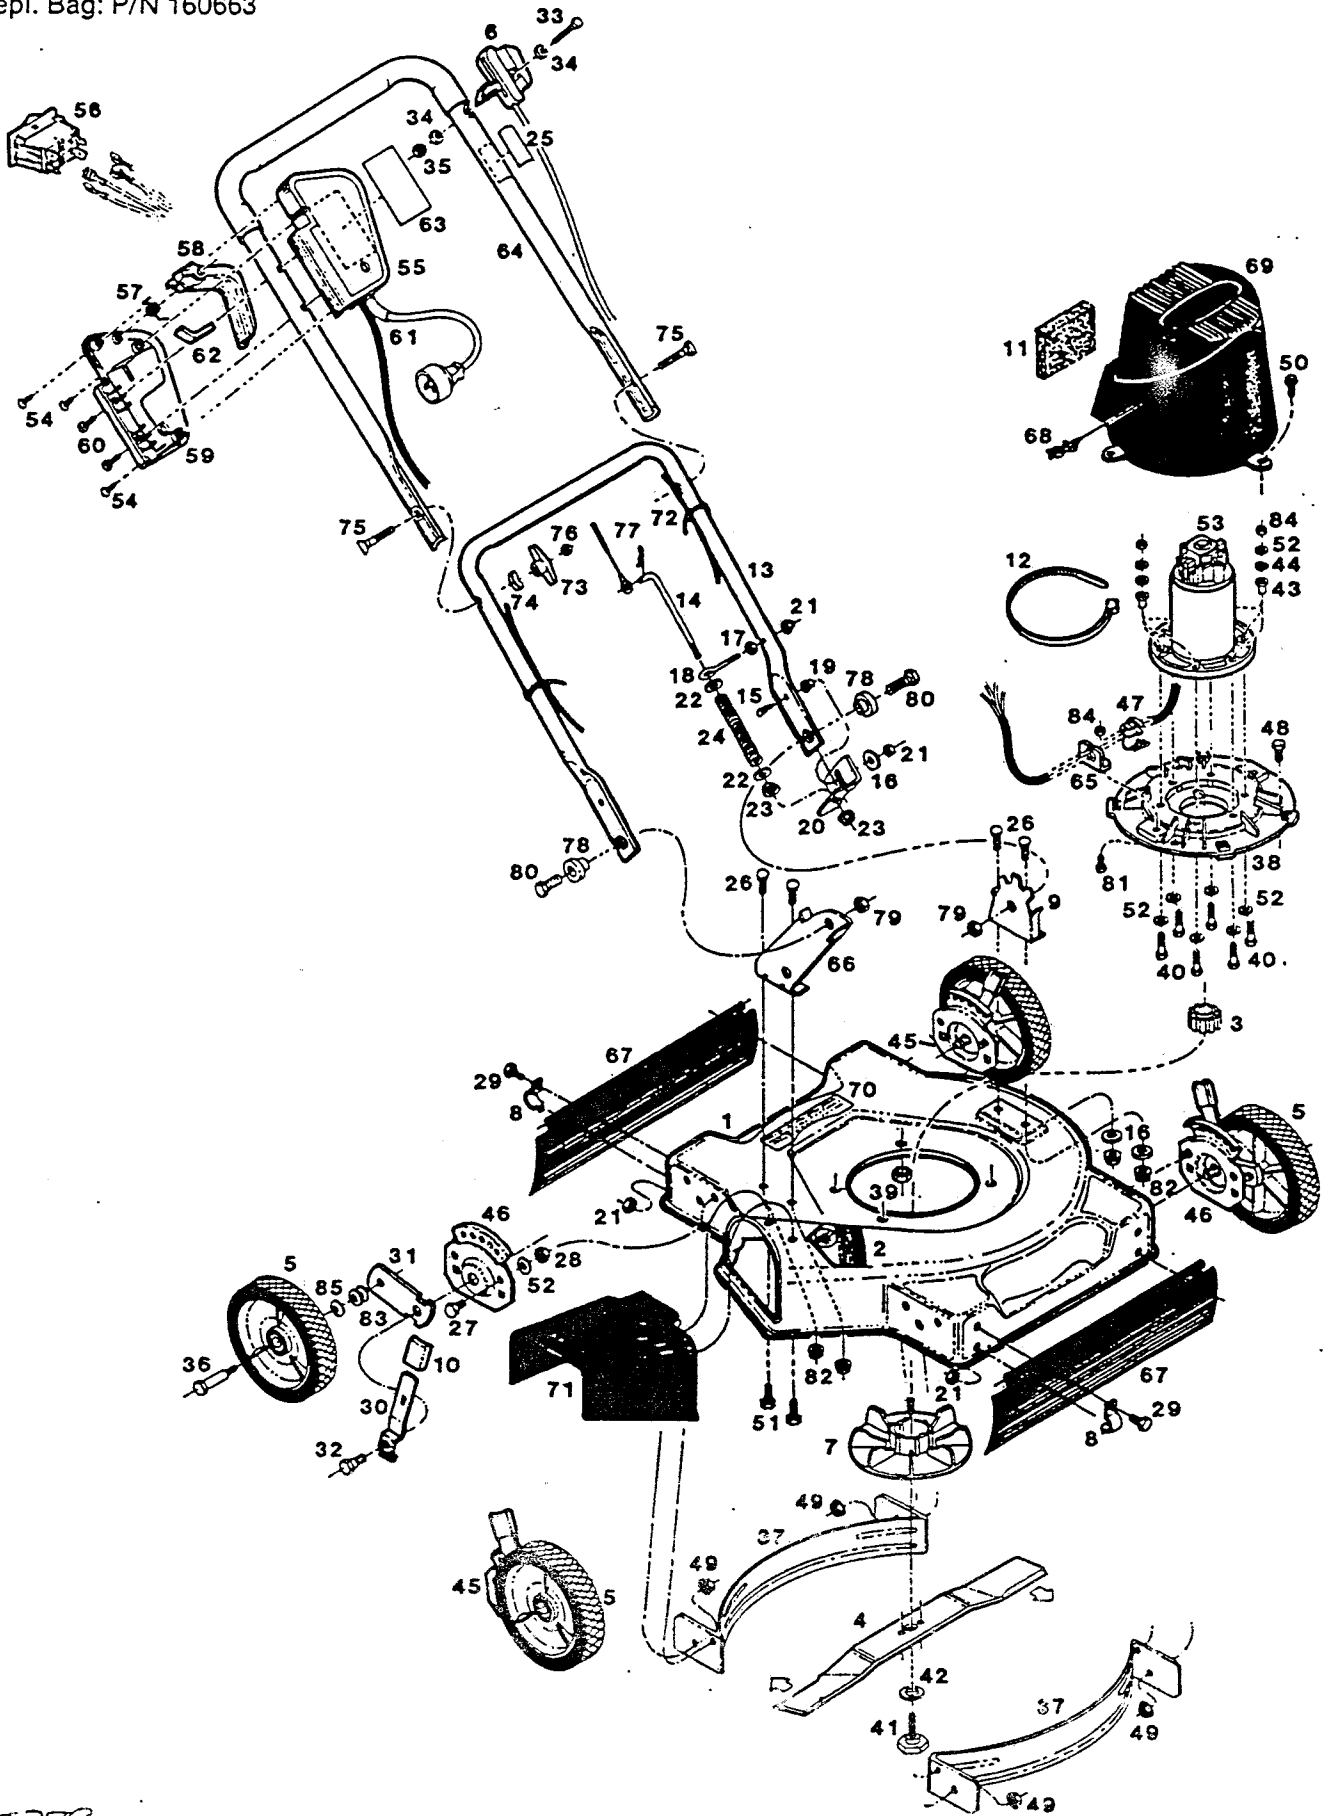

MODEL OSO119K SMSO119K WSO119K
19" SIDE DISCHARGE ELECTRIC ROTARY MOWER
Grass Catcher Model: GC23A P/N 160960
Repl. Bag: P/N 160663

188789
P/L 188759

MODEL OSO119K SMSO119K WSO119K
19" SIDE DISCHARGE ELECTRIC ROTARY MOWER
Grass Catcher Model: GC23A P/N 160960
Repl. Bag: P/N 160663

Index No.	Part No.	Description	Index No.	Part No.	Description
1	018499	Deck 19"	44	380584	Washer - Plastic
2	007518	Decal - Danger	45	428664	Back Plate - Ht. Adj., R.H. Front, L.H. Rear
3	018507	Adapter-Blade	46	428714	Back Plate-Ht. Adj., L.H. Front, R.H. Rear
4	018515	Blade-19"	47	447771	Strain Relief-Electric Cord
5	041525	Wheel - 7" White-Plastic	48	450346	Bolt-5/16-18 x 3/4
6	050708	Control-Handle Release	49	451492	Nut - 3/8-16 Toplock Fig.
7	099705	Fan - Electric Motor	50	457192	Screw - #10-32 x 1/2 Self Tap
8	106914	Clip - Trailing Shield	51	457499	Bolt - 1/4-20 x 7/16 Self Tap
9	107318	Handle Bracket L.H.	52	462093	Washer - Flat 1/4"
10	111559	Tip-Adjuster Lever	53	610147	Motor - Electric
11	113761	Filter-Electric Motor	54	152801	Screw - #8 - 12 x 3/4"
12	113951	Cable Tie 15"	55	630277	Switch Box Body
13	072751	Handle-Lower	56	630285	Switch - Control
14	107805	Rod-Handle Lock	57	630293	Spring - Lever
15	151522	Screw - #10-24 x 3/4 Hex	58	630301	Lever - Switch Box
16	151555	Washer - Flat 1/4" I.D. 1 O.D.	59	630327	Switch Box Cover
17	151985	Nut - #10-24 Hex	60	630343	Screw - #10-8 x 1 1/4"
18	153890	Eye bolt #10-24 x 2	61	630350	Wire Harness Assembly
19	154047	Spacer - Lock Plate	62	667113	Bracket - Switch
20	179341	Plate - Lock	63	680793	Decal - Handle Control
21	452318	Nut - #10-24 Nylock	64	657908	Handle - Upper Coated
22	462093	Washer - Flat 1/4"	65	664144	Bracket - Cord
23	715078	Nut - 1/4-20 Flange Whiz	66	665281	Handle Bracket RH.
24	775825	Spring - Handle Latch	67	673236	Shield - Trailing
25	147421	Decal - Handle Control	68	673277	Clip - Cord
26	150011	Bolt-Carriage 1/4-20 x 5/8	69	673814	Shroud - Electric Motor
27	715045	Bolt - 1/4-20 x 3/4	70	680801	Decal - U.L. Control No.
28	715508	Nut - 1/4-20 Toplock	71	713263	Chute Deflector
29	458687	Screw - #10 - 24 x 1/2	72	110379	Cable Tie
30	776500	Setting Lever - Ht. Adj.	73	113589	Knob - Wing
31	777862	Wheel Arm	74	150201	Curved Washer
32	153650	Shoulder Bolt - Ht. Adj.	75	151928	Bolt - Curved Head 5/16 - 18 x 1 3/4
33	154112	Bolt - Plastic Handle Control	76	310045	Nut - 5/16 - 18
34	154120	Washer - Plastic Handle Control	77	490011	Hairpin - Cotter
35	154138	Nut - Plastic Handle Control	78	673251	Bushing Pivot Plastic
36	157420	Wheel Bolt	79	715086	Nut - 3/8 - 16 Top Lock
37	171389	Baffle - Deck	80	715326	Bolt - 3/8 - 16 x 1"
38	172080	Plate - Motor	81	715052	Bolt - 1/4 - 20 x 1/2"
39	310151	Nut - 5/16-18 Nylock	82	715078	Nut - 1/4 - 20 Flange Lock
40	312108	Bolt - 1/4"-20 x 1-1/4	83	715417	Washer - Flat
41	380527	Bolt - Blade	84	715508	Nut - 1/4 - 20 Top Lock
42	380535	Washer - Blade Plastic	85	715607	Washer - 3/8 Belleville
43	380576	Bushing - Nylon Flange	86	461731	Washer - flat 3/8 (SB 187997)

- *Contact engine manufacturer's authorized service dealer for parts and warranty
- When servicing use only Genuine Factory Replacement Parts (OEM) that are specifically designed for the particular model that you are working with.
- Parts are right or left hand as viewed from the operator's position.
- Model specifications are subject to change without prior notice.
- Do not operate the mower unless all parts are attached and in good working order.
- Lawn mower deck and/or other painted parts differing in color may be substituted without notice.