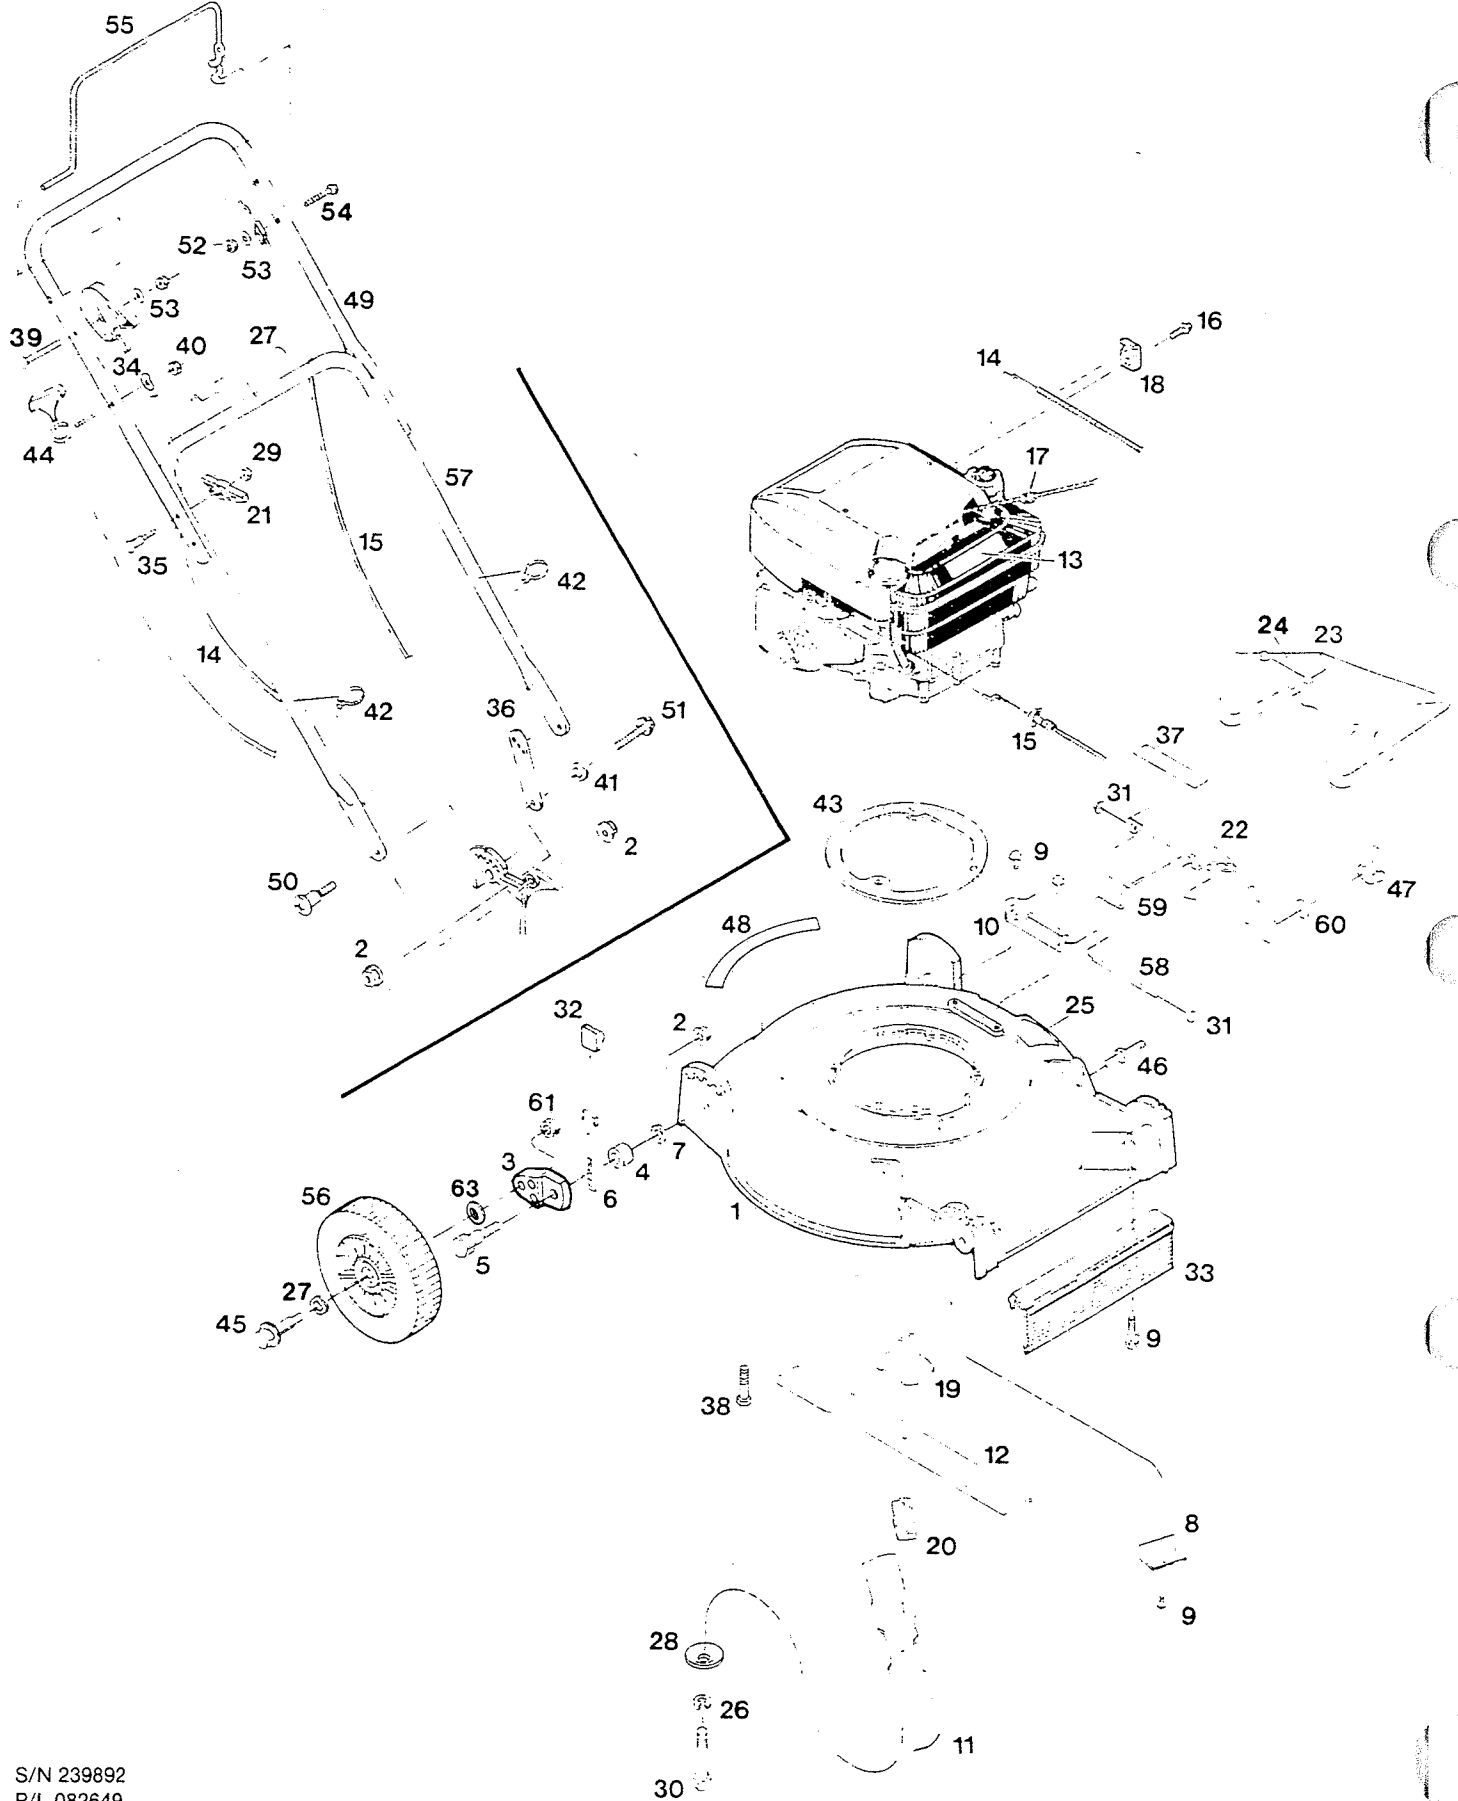

MODEL RCM20/5M
5 hp 20" Cut Convertible Commercial Mulching Mower
Uses Grass Catcher Model HMM-GC

S/N 239892
P/L 082649
O/M 082650
E/M 189142

MODEL RCM20/5M
5 hp 20" Cut Convertible Commercial Mulching Mower
Uses Grass Catcher Model HMM-GC

INDEX NO.	PART NO.	DESCRIPTION	INDEX NO.	PART NO.	DESCRIPTION
1	023799	Deck - 20"	33	115495	Trailing shield - plastic
2	159236	Nut - 5/16" flg. lock	34	580335	Washer - 1/4" curved
3	031455	Wheel arm	35	581463	Bolt - handle 5/16-18 x 2-1/4
4	581274	Spacer - wheel	36	095176	Handle support
5	581490	Bolt - height adjuster	37	799505	Decal - mulch cover danger
6	588452	Setting lever assembly L.H.	38	382881	Bolt - 3/8-16 x 1-3/4" HHCS Gr. 5
	588451	Setting lever assembly R.H.	39	588161	Bolt - hex 1/4-20 x 2
7	715185	Washer - flat 5/16"	40	583166	Nut - 1/4-20 lock
8	589328	Cover - belt	41	583302	Washer - wave
9	583021	Screw - 1/4-20 x 3/4" hex tap	42	587059	Cable tie
10	095003	Bracket - hinge	43	588984	Engine ring
11	031420	Blade - 20"	44	587287	Eyebolt - 1/4-20
12	031421	Blade - recut 20"	45	382888	Bolt - wheel
13	009415	Decal - blade warning	46	587992	Stud - 1/4-20 x 3/4"
14	053088	Control - throttle w/cable	47	587998	Nut - 1/4-20 wing
15	053083	Cable - engine/blade control	48	799843	Decal - logo 20"
16	166640	Screw - #10-16 x 5/8" tap	49	588434	Handle - upper
17	152074	Rope stop	50	588491	Bolt - handle mtg.
18	157552	Cable clamp	51	588499	Bolt - handle supt.
19	095217	Adapter - blade with key	52	310052	Nut - 1/4-20 hex
20	094911	Spacer - blade	53	588515	Washer - 1/4" star
21	113589	Wing nut - plastic	54	588519	Screw - 1/4-20 x 1-1/2" truss hd.
22	115329	Cover - mulch 20"	55	588612	Bail - engine/blade control
23	115360	Chute deflector assembly	56	043202	Wheel - 8"
24	144063	Decal - DANGER	57	588807	Handle - lower
25	143115	Decal - CPSC danger	58	604081	Hinge rod
26	156919	Washer - 3/8" lock H.D.	59	604082	Spring - mulch cover
27	152314	Washer - wave	60	615690	Washer - 1/4" flat
28	164681	Washer - 3/8" conical	61	715391	Nut - 3/8-16 hex
29	310045	Nut - 5/16-18 hex	62	799599	Decal - starting instructions
30	382846	Bolt - 3/8-24 x 3-1/2" HHCS Gr. 8	63	715607	Washer - Bellville
31	452128	Nut - 1/4 push-on	--	232041	Kit - grass catcher (optional)
32	579717	Plastic tip - height adjuster			

Contact engine manufacturer's authorized service dealer for parts and warranty.

NOTE: PARTS ARE RIGHT OR LEFT HAND AS VIEWED FROM THE OPERATOR POSITION.
SPECIFICATIONS SUBJECT TO CHANGE WITHOUT PRIOR NOTICE.