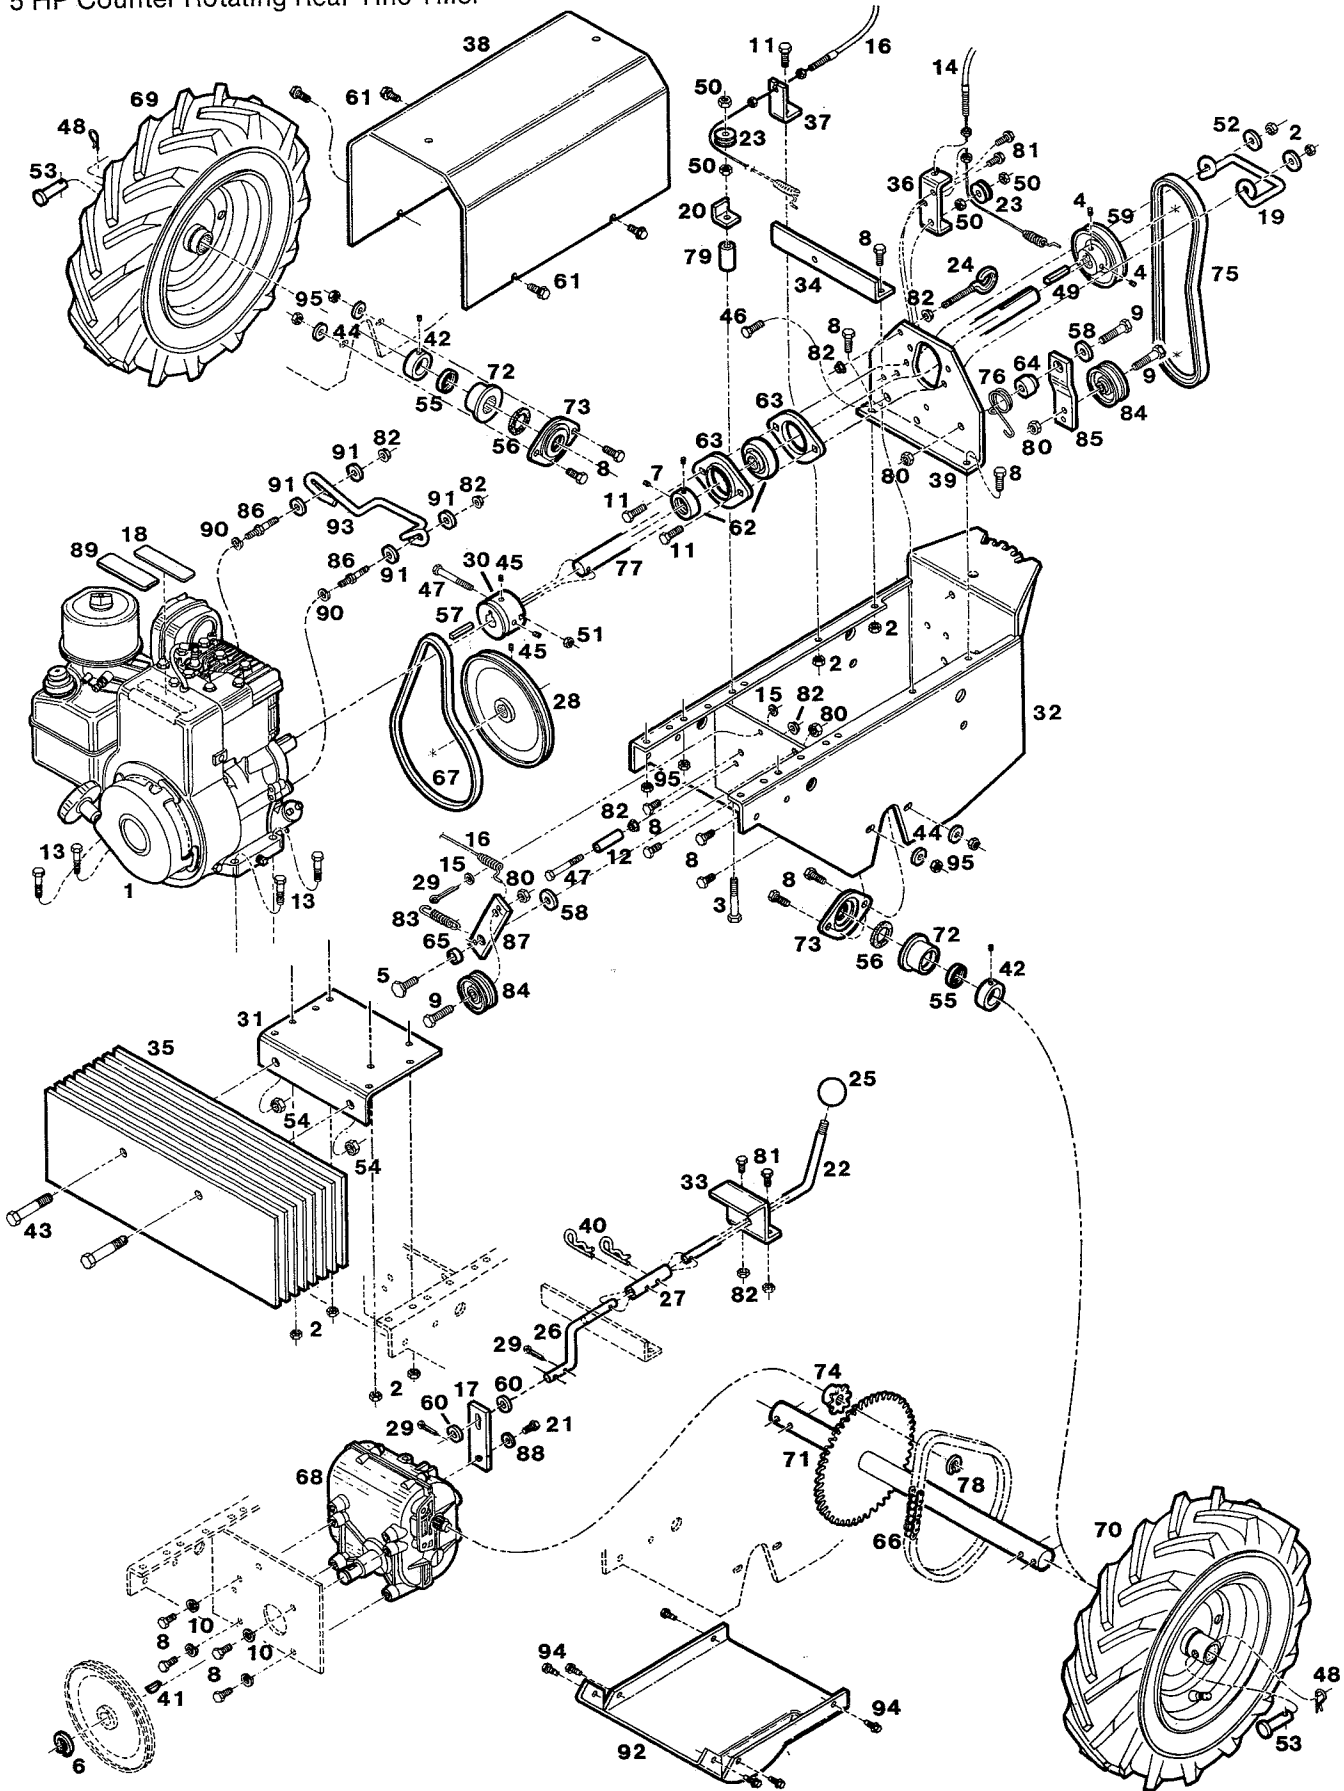

**MODEL RS5LCG**  
**5 HP Counter Rotating Rear Tine Tiller**

**MODEL RS5LCC**  
5 HP Counter Rotating Rear Tine Tiller

Index No.	Part No.	Description
1	*	Engine - 5 H.P.
2	151340	Nut - hex lock 5/16-18 flange
3	623439	Bolt - hex 5/16-18 x 2-1/2
4	156208	Set screw 5/16-18 x 1/4
5	154369	Bolt - hex shoulder 3/8-16 x 1-1/4
6	159285	Ring - retaining
7	157305	Set screw 1/4-20 x 1/4
8	150151	Bolt - hex 5/16-18 x 3/4
9	457176	Bolt - hex 3/8-16 x 1-1/4
10	311118	Washer - split lock 5/16
11	312058	Bolt - hex 5/16-18 x 1
12	468710	Spacer
13	460311	Bolt - hex 5/16-18 x 1-3/4
14	530436	Cable - engaging, tine drive
15	156273	Washer - flat #10
16	530394	Cable - engaging, ground drive
17	014670	Lever - shaft, on transmission
18	551713	Decal - Place Free Hand Here
19	555243	Keeper - belt, upper
20	555318	Bracket - angle
21	616144	Bolt - hex 1/4-28 x 1/2
22	098897	Lever - shift
23	555342	Roller - cable
24	555359	Guide - cable
25	616359	Knob - shift lever
26	098905	Rod - shift
27	098913	Connector - shift rod/lever
28	098863	Pulley - wheel drive transmission
29	317016	Pin - cotter
30	098871	Pulley - drive, on engine
31	014639	Plate - engine/weight mount
32	014696	Frame - chassis
33	571828	Guide - shift lever
34	575142	Bracket - shift rod
35	571786	Plate - front weight
36	572131	Support - cable
37	572156	Bracket - cable
38	014647	Cover - belts and pulleys
39	014654	Support - rear bearing
40	317040	Hairpin cotter
41	615534	Key - woodruff #9
42	557447	Collar - axle
43	615617	Bolt - hex 1/2-13 x 2-3/4
44	715185	Washer - flat 5/16
45	459776	Set screw 5/16-18 x 7/16
46	615831	Bolt - hex 5/16-18 x 1-1/4
47	616094	Bolt - hex 1/4-20 x 2-1/2