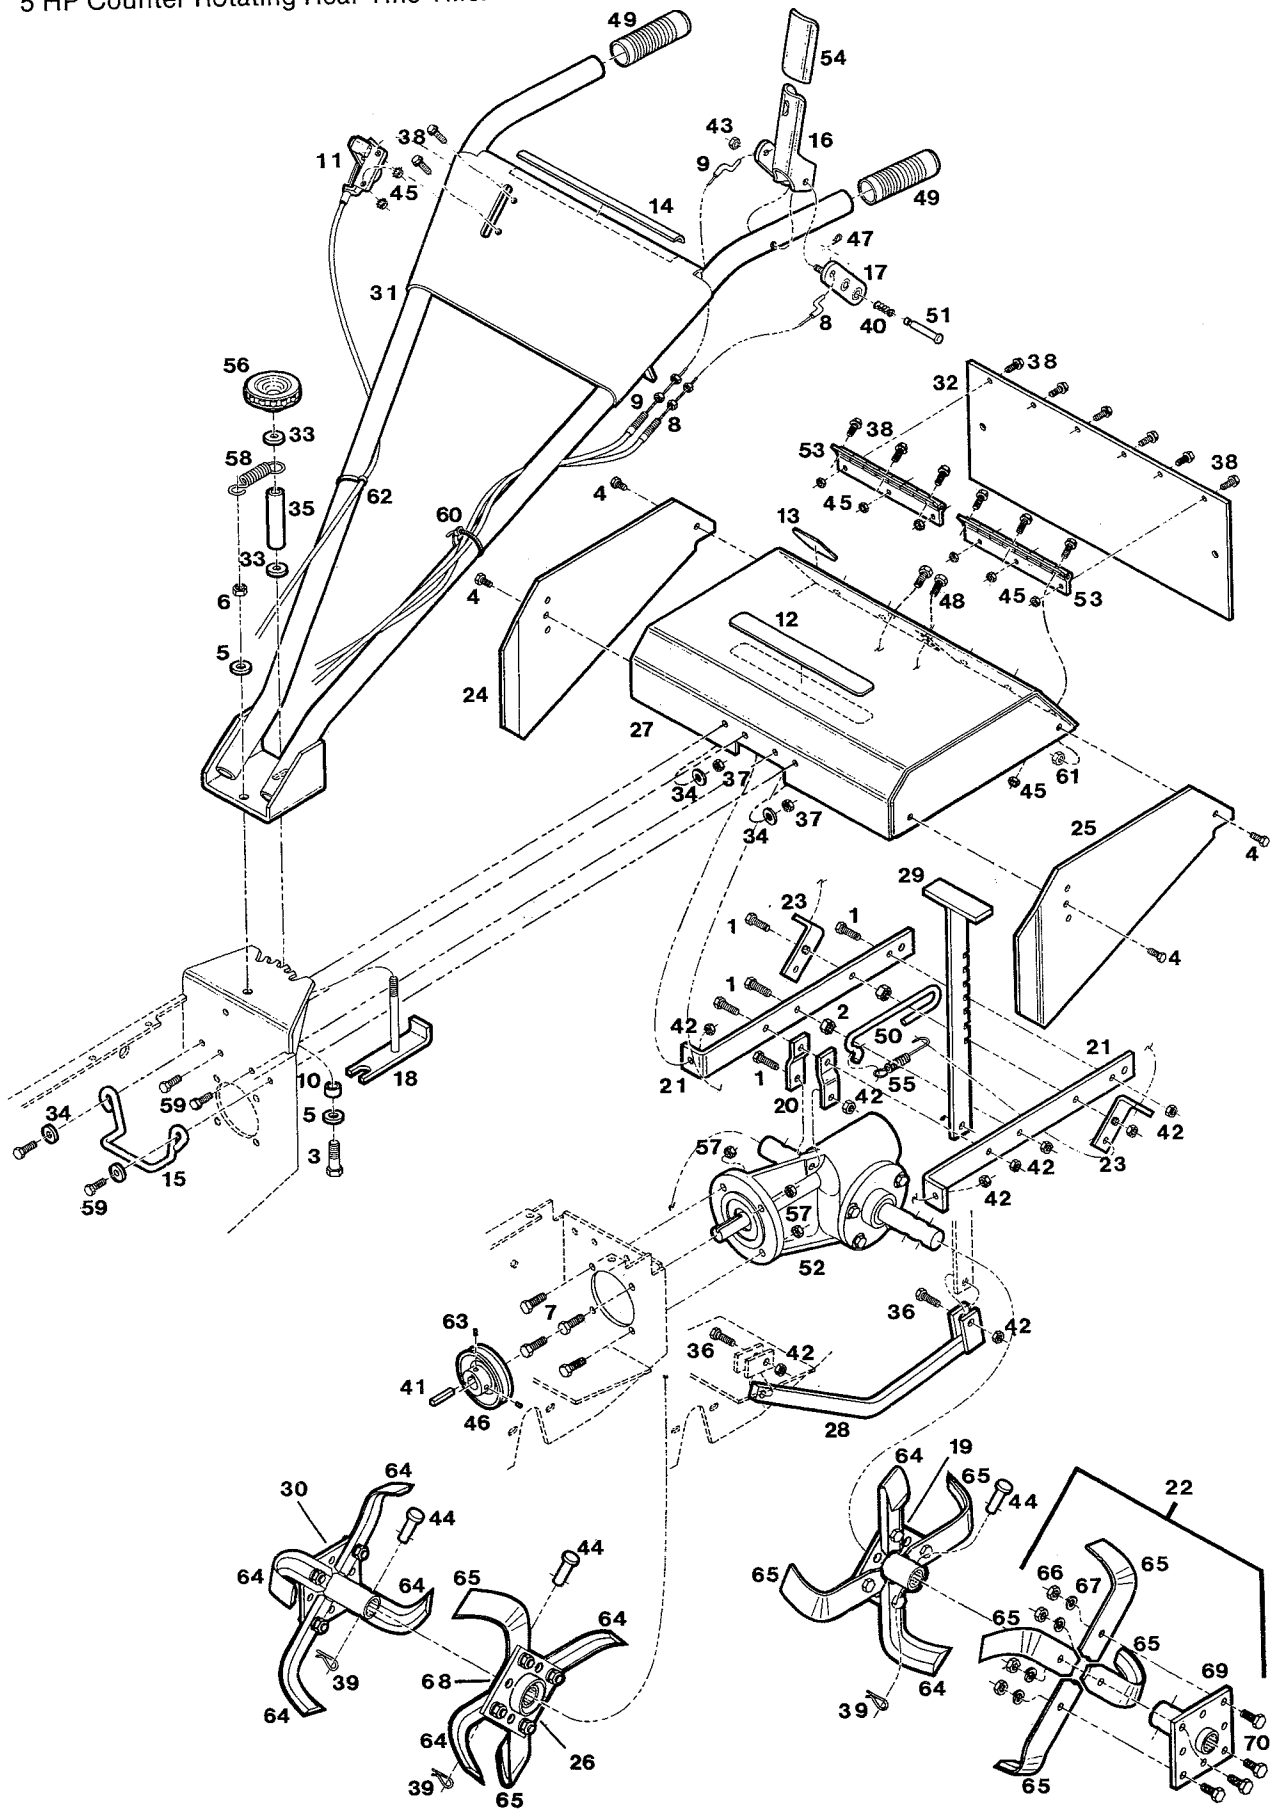

MODEL RS5LCG
5 HP Counter Rotating Rear Tine Tiller

MODEL RS5LCG
5 HP Counter Rotating Rear Tine Tiller

Index No.	Part No.	Description	Index No.	Part No.	Description
1	150250	Bolt - hex 5/16-18 x 1-1/2	36	615831	Bolt - hex 5/16-18 x 1-1/4
2	310003	Nut - hex 1/2-13	37	151340	Nut - hex lock 5/16-18 flange
3	615922	Bolt - hex 1/2-13 x 1-3/4	38	616177	Screw - hex #10-24 x 1/2
4	158089	Screw - hex self tap 1/4-20 x 1/2	39	616227	Hairpin Cotter
5	156075	Washer - flat 1/2	40	616243	Spring - clutch pin
6	616581	Nut - hex lock 1/2-13	41	616276	Key - square 3/16 x 1-3/8
7	457176	Bolt - hex 3/8-16 x 1-1/4	42	616342	Nut - hex lock 5/16-18
8	530436	Cable - engaging, tine drive	43	715508	Nut - hex lock 1/4-20
9	530394	Cable - engaging, ground drive	44	616532	Pin - clevis
10	617787	Spacer - latch	45	616615	Nut - hex lock #10-24
11	530444	Control - throttle w/cable	46	616870	Pulley - transmission drive
12	551648	Decal - CAUTION	47	617126	Hairpin Cotter
13	551655	Decal - WARNING	48	617514	Screw - tapping 5/16-18 x 5/8
14	551671	Decal - Grd Drive, Tine	49	619221	Grip - handle
15	555235	Keeper - belt, lower	50	620310	Pusher - depth bar
16	555433	Lever - clutch, ground drive	51	621235	Pin - clutch lever
17	555441	Lever - clutch, tine drive	52	621870	Transmission - tine drive
18	555165	Pull Bar - handle latch	53	622183	Hinge - dirt flap
19	575050	Tine Assembly	54	622662	Cover - clutch lever
20	571323	Bracket - transmission	55	623058	Spring - depth bar
21	571372	Support - dirt shield	56	620195	Knob - handle lock
22	571380	Tine Assembly	57	624908	Nut - hex lock 3/8-16
23	571414	Bracket - dirt shield	58	620203	Spring - pull bar
24	571984	Plate - side RH	59	312058	Bolt - hex 5/16-18 x 1
25	571992	Plate - side LH	60	621672	Tie - cable
26	575068	Tine Assembly	61	715078	Nut - hex lock 1/4-20 whiz
27	575076	Shield - dirt	62	621003	Clip - throttle cable
28	571679	Bar - skid	63	156208	Set screw 5/16-18 x 1/4
29	571687	Bar - depth	64	556225	Tine - 13" RH
30	571729	Tine Assembly	65	556233	Tine - 13" LH
31	014753	Handle	66	615633	Nut - hex 3/8-24
32	574236	Flap - dirt	67	615666	Washer - split lock 3/8
33	616854	Washer - flat 3/8	68	617720	Hub - tines w/cup
34	616508	Washer - flat 5/16	69	622290	Hub - tines
35	620187	Spacer - pull bar pin	70	624940	Bolt - hex 3/8-24 x 1 GR5