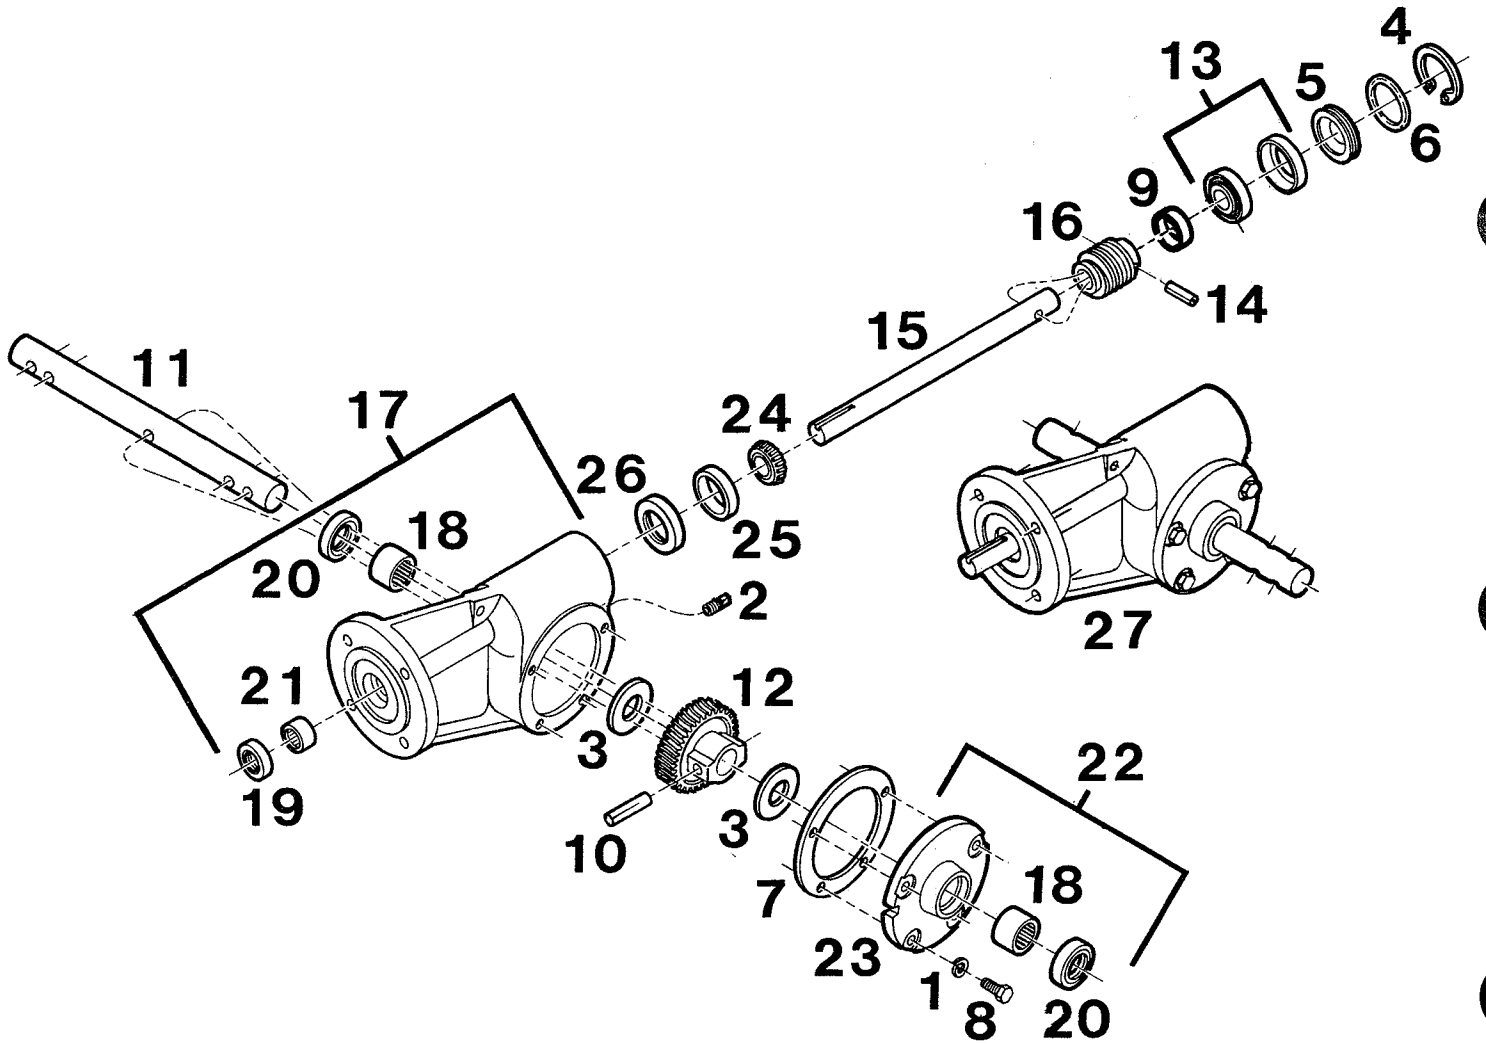

MODEL RS5LCG
5 HP Counter Rotating Rear Tine Tiller

TINE DRIVE TRANSMISSION

MODEL RS5LCG
5 HP Counter Rotating Rear Tine Tiller

TINE DRIVE TRANSMISSION

Index No.	Part No.	Description	Index No.	Part No.	Description
1	311118	Lockwasher - 5/16 split	15	617084	Shaft - worm
2	615500	Plug - pipe	16	624262	Worm
3	616417	Washer - thrust	17	616979	Transmission housing w/bearings and seals
4	616425	Ring - retaining	18	423731	Bearing - needle
5	616433	Plug - "O" ring	19	616383	Seal - oil
6	616441	Ring - "O"	20	616391	Seal - double oil
7	616755	Gasket - gear cover	21	616524	Bearing - needle
8	617019	Bolt - 5/16-18 x 7/8 HX HD	22	617001	Cover assembly
9	623504	Collar - pin retainer	23	572289	Cover
10	616466	Pin - 3/8 x 2 drive-lok	24	617530	Cone - bearing
11	617845	Axle	25	617548	Cup - bearing
12	619536	Wheel - worm	26	617522	Sleeve - bearing
13	620898	Bearing assembly - worm	27	621870	Transmission assembly
14	155515	Pin - 1/4 x 1-1/8			

NOTE: Fill transmission with (not shown) P/N 432849 gear lube and replace P/N 615500 plug-pipe with P/N 616912 vented pipe-plug.