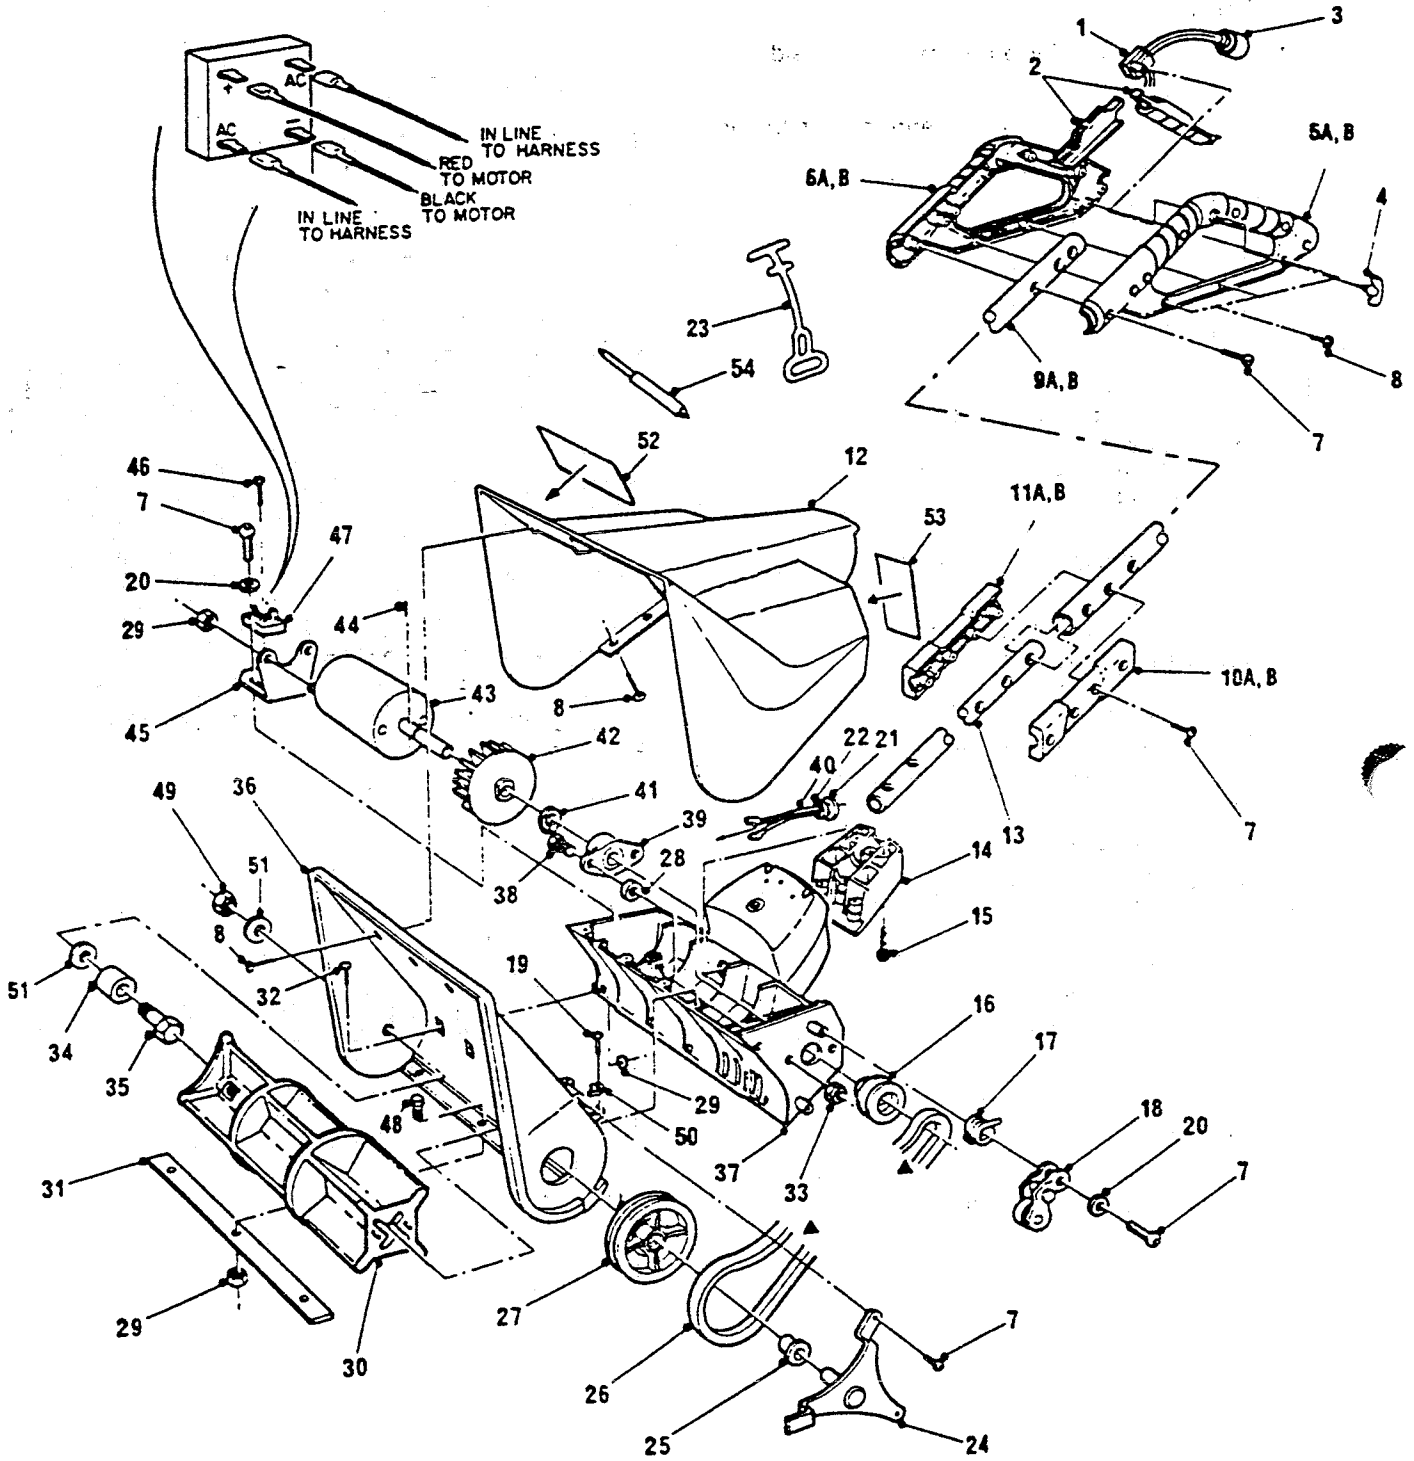

MODEL: SC12ELN
12" ELECTRIC POWER SHOVEL

MODEL: SC12ELN
12" ELECTRIC POWER SHOVEL

Ref. No.	Part No.	Description
1	630020	Switch trigger
2	673657	Trigger, lever (red)
3	630392	Connecting lead
4	672162	Key, double notch
5A	673673	Stock, trigger, L.H. w/key hole (black)
5B	673731	Stock, trigger, L.H. w/key hole (grey)
6A	673681	Stock, trigger, R.H. (black)
6B	673749	Stock, trigger, R.H. (grey)
7	152736	#8 x 3/4 Poly screw
8	152843	#8 x 1/2 Poly screw
9A	657841	Tube, upper handle (chrome)
9B	657999	Tube, upper handle (grey)
10A	673756	Grip, center, L.H. (black)
10B	673772	Grip, center, L.H. (grey)
11A	673764	Grip, center, R.H. (black)
11B	673780	Grip, center, R.H. (grey)
12	673699	Upper housing (red)
13A	657858	Tube, lower handle (chrome)
13B	657874	Tube, lower handle (grey)
14	673707	Housing, rear (black)
15	380253	#10 8 x 1 Screw
16	708909	Drive pulley
17	708859	Spring, idler
18	713677	Idler arm assembly
19	380261	#8 x 1 Poly screw
20	152785	#8 Flat washer
21	138883	Clamp, Heyco
22	153155	Washer, trunion
23	673566	Strain Relief
24	713685	Bracket, drive pulley assembly
25	664177	Bearing, bronze
26	708867	Belt, drive

Ref. No.	Part No.	Description
27	708875	Driven pulley
28	672972	Plastic washer
29	154864	#10-32 Locknut
30	673798	Impeller, 12" (black)
31	673806	Scraper bar, 12" (black)
32	380287	#10-32 x 1/2 Screw, Phil. pan head
33	715078	1/4-20 Nut, flange serrated
34	708941	Bearing, powder metal
35	150169	1/4-20 x 1/2 Bolt, full thread
36	673715	Impeller housing, 12" (black)
37	673723	Lower housing, 12" (black)
38	457044	1/4-20 x 1/2 Bolt
39	664193	Bearing, self-aligning
40	630400	Harness
41	380295	"E"-ring
42	630418	Fan, motor
43	630426	Motor, 120V
44	488775	1/8 x 5/8 Roll pin
45	666727	Bracket, motor mount
46	156547	#6 x 32 x 3/4 Screw
47	630012	Rectifier
48	162214	#10-32 x 1/2 Bolt
49	150391	1/4-20 Nut, nylock
50	630434	Plug, retainer
51	380386	Washer 3/4 x 1/4 x 1/16
52	679555	Dcl. Danger
53	009969	Dcl. Caution
54	1740	Plastic probe