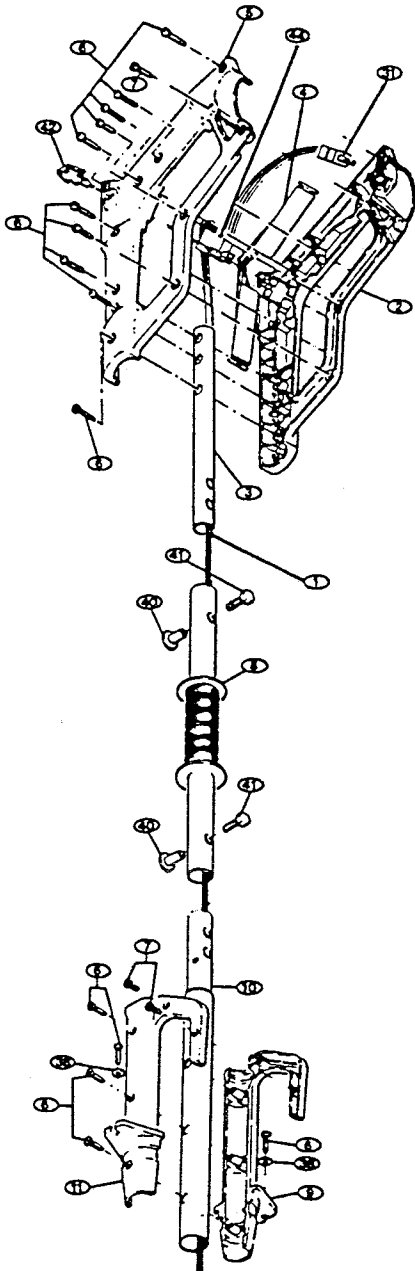

SC 14 EL 600288  
A 14 EL 600296  
14" Electric Power Shovel

SC 14 EL  
A 14 EL

Ref.No.	P/N	Description	Qty.
1	630038	Wire Harness	1
2	672014	Stock, Trigger (R.H.)	1
3	662270	Handle, Tube - Upper	1
4	672022	Trigger, Lever	2
5	672030	Stock Trigger (L.H.)	1
6	152736	No.8X 3/4 Pan Head Phillips Polyfast Screw	36
7	152843	No.8X1/2 Pan Head Phillips Polyfast Screw	5
8	662288	Center Tube Handle Assembly	1
9	672048	Grip, Lower (R.H.)	1
10	662296	Handle, Tube Bottom	1
11	672055	Grip, Lower (L.H.)	1
12	672063	Fan Assembly	1
13	610014	Drive Assembly	1
14	707034	Bearing & Block Assembly	3
15	707042	Gear, Drive Pinion	1
16	152744	E-Ring	2
17	712109	Drive Shaft Assembly with Flexible Coupling	1
18	672071	Idler Gear Assembly	1
19	662304	Shaft, Idler	1
20	152835	33/64 Washer, Flat	1
21	662312	Impeller, Extruded	1
22	612010	Blade, Rubber-Impeller	3
23	672089	Plug, Drive	2
24	152751	No.8-32X 1 Flat Head Phillips Screw	6
25	672097	Gear, Impeller	1
26	152769	No.10-24X5/8 Truss Head Phillips Screw	12
27	152777	Washer, Spacer Bearing	2
28	672105	Housing, Lower Motor	1
29	672113	Blade, Scraper-Plastic	1
30	672121	Housing, Upper- Motor	1
31	630004	Plug - 2 Prong	1
32	630012	Rectifier-Full Wave	1
33	152793	No. 8 x 1-1/2 Pan Head Phillips Polyfast Screw	1
34	672139	Cover, Top-Motor	1
35	672147	Filter, Foam-Motor	1
36	672154	Shaft Drive Motor End	1
37	662320	Bar, Top Reinforcing-Extruded Aluminum	1
38	152785	No.8 Washer Flat	6
39	152801	No.8X3/4 Flat Head Phillips Polyfast Screw	8
40	152819	Nut, Tee-5/16-18X7/8- Curved Flange	2
41	312058	Bolt 5/16-18X1 Hex, Hd.	2
42	672162	Key	2
43	152827	No. 8 Splitlock Washer	1
44	630020	Switch (with On/Off lock)	1
Not shown		100ft. Extension Cord 18 ga. 2 wire ( optional, not included)	
45	672170	Coupling Drive	1
46	672188	Sleeve Coupling	1
47	672196	Shaft Drive Pinon End	1