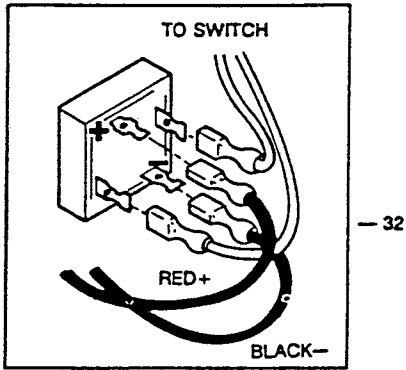

SC 14 EL 600288  
A 14 EL 600296  
14" Electric Power Shovel

SC 14 EL  
A 14 EL

Ref.No.	P/N	Description	Qty.
1	630038	Wire Harness	1
2	672014	Stock, Trigger (R.H.)	1
3	662270	Handle, Tube - Upper	1
4	672022	Trigger, Lever	2
5	672030	Stock Trigger (L.H.)	1
6	152736	No.8X 3/4 Pan Head Phillips Polyfast Screw	36
7	152843	No.8X1/2 Pan Head Phillips Polyfast Screw	5
8	662288	Center Tube Handle Assembly	1
9	672048	Grip, Lower (R.H.)	1
10	662296	Handle, Tube Bottom	1
11	672055	Grip, Lower (L.H.)	1
12	672063	Fan Assembly	1
13	610014	Drive Assembly	1
14	707034	Bearing & Block Assembly	3
15	707042	Gear, Drive Pinion	1
16	152744	E-Ring	2
17	712109	Drive Shaft Assembly with Flexible Coupling	1
18	672071	Idler Gear Assembly	1
19	662304	Shaft, Idler	1
20	152835	33/64 Washer, Flat	1
21	662312	Impeller, Extruded	1
22	612010	Blade, Rubber-Impeller	3
23	672089	Plug, Drive	2
24	152751	No.8-32X 1 Flat Head Phillips Screw	6
25	672097	Gear, Impeller	1
26	152769	No.10-24X5/8 Truss Head Phillips Screw	12
27	152777	Washer, Spacer Bearing	2
28	672105	Housing, Lower Motor	1
29	672113	Blade, Scraper-Plastic	1
30	672121	Housing, Upper- Motor	1
31	630004	Plug - 2 Prong	1
32	630012	Rectifier-Full Wave	1
33	152793	No. 8 x 1-1/2 Pan Head Phillips Polyfast Screw	1
34	672139	Cover, Top-Motor	1
35	672147	Filter, Foam-Motor	1
36	672154	Shaft Drive Motor End	1
37	662320	Bar, Top Reinforcing-Extruded Aluminum	1
38	152785	No.8 Washer Flat	6
39	152801	No.8X3/4 Flat Head Phillips Polyfast Screw	8
40	152819	Nut, Tee-5/16-18X7/8- Curved Flange	2
41	312058	Bolt 5/16-18X1 Hex, Hd.	2
42	672162	Key	2
43	152827	No. 8 Splitlock Washer	1
44	630020	Switch (with On/Off lock)	1
Not shown		100ft. Extension Cord 18 ga. 2 wire ( optional, not included)	
45	672170	Coupling Drive	1
46	672188	Sleeve Coupling	1
47	672196	Shaft Drive Pinon End	1