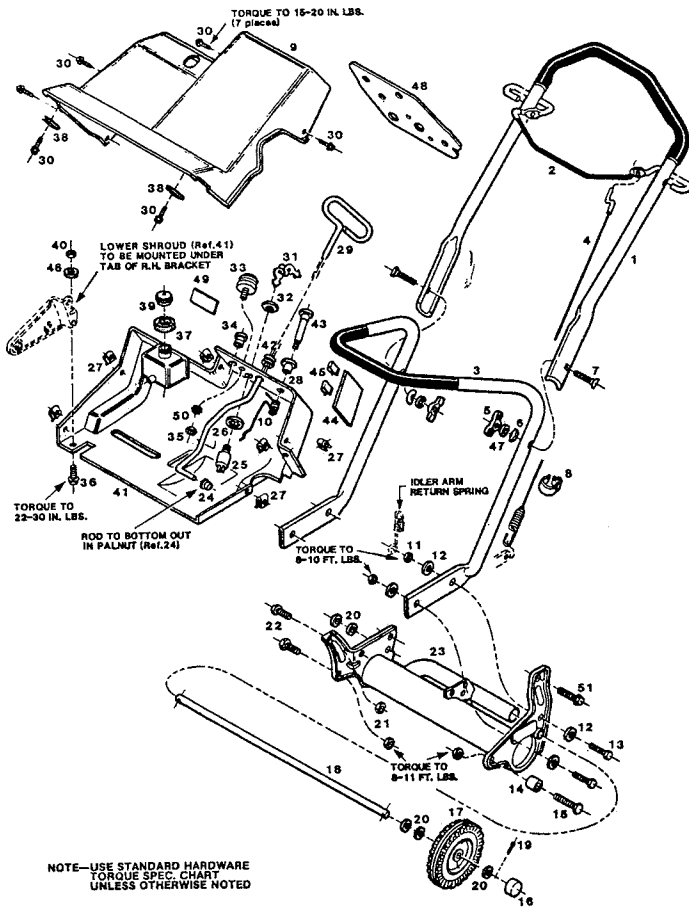

**SC3216F**  
**SC3216ESF**  
 21" 2 cycle Snowthrower

Ref. No.	Part No.	Description	Ref. No.	Part No.	Description
1	657114	Handle-Upper	27	155358	Speednut #10 Short
2	107912	Bail	28	672535	Guide-Choke Knob
3	657148	Handle-Lower	29	663955	Rod-Vane Control
4	712729	Cable-Clutch Control	30	155465	Screw-Plastite 10-14x5/8
5	151795	Wing Nut 5/16-18	31	304576	Key-Ignition Switch
6	150201	Washer-Curved	32	310102	Nut-Ignition Switch 5/8-32
7	151936	Bolt-Curved Hd. 5/16-18x2-1/4	33	645762	Primer Assy.
8	448076	Clip-Trottle 7/8	34	663963	Guide-Starter Rope
9	672501	Shroud	35	155242	Nut-Jam 1/4-20
10	663922	Wire-Choke Control	36	155366	Screw #10-24x5/8
11	715508	Locknut 1/4-20	37	134262	Washer-Foam
12	460584	Washer-Flat 1/4	38	155374	Speednut #10 Long
13	155341	Capscrew 1/4-20x7/8	39	645770	Cap-Fuel
14	664128	Spacer-LH	40	452318	Locknut #10-24
15	150250	Capscrew 5/16-18x1-1/2	41	712687	Shroud-Lower Assy.
16	672345	Hub Cap	42	134270	Grommet
17	041129	Wheel 6" Plastic	43	134197	Knob-Choke Control
18	663914	Axle	44	134338	Shield-Heat
19	715029	Cotter Pin 3/32x3/4	45	155556	Clip-Tinnerman
20	462309	Washer 3/8	46	715136	Washer-Flat #10
21	715490	Locknut 5/16-18	47	461665	Washer-Shake 5/16
22	150151	Capscrew 5/16-18x3/4	48	678540	Decal-Manual Start
23	712737	Muffler Assy.		678532	Decal-Electric Start
24	452128	Palnut 1/4	49	714212	Decal-Rating Plate
25	630186	Ignition Switch	50	715227	Washer-Star 1/4
26	311241	Lockwasher 5/8	51	450429	Bolt 5/16-18 x 5/8