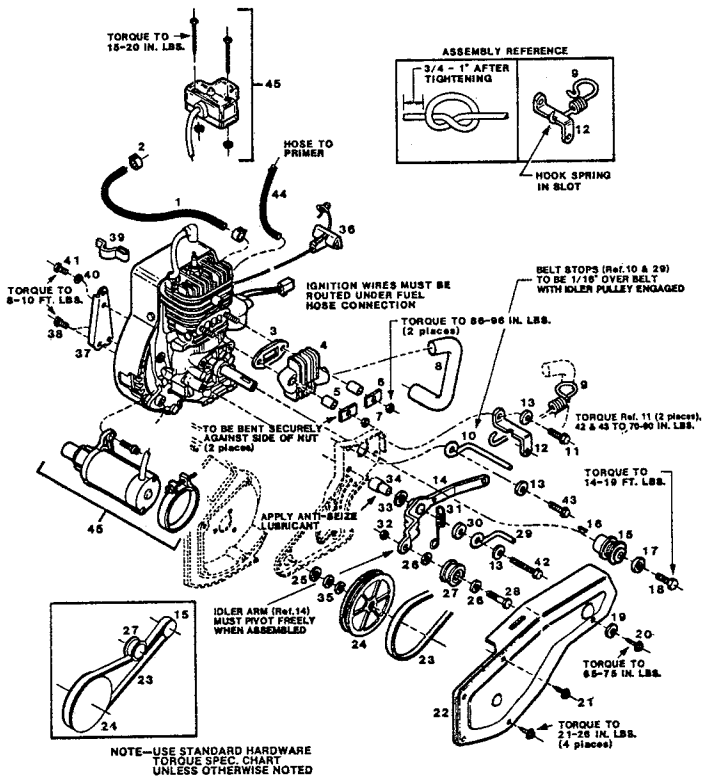

Ref. No.	Part No.	Description	Ref. No.	Part No.	Description
1	134304	Hose-Fuel	24	672469	Pulley-Plastic Driven
2	447938	Clamp-Hose 1/2	25	154211	Washer-Spring 1/2
3	645788	Gasket-Manifold	26	715417	Washer-Flat 3/8
4	663906	Manifold-Exhaust	27	420745	Pulley, Idler
5	155382	Spacer	28	715326	Bolt-Hex 3/8-16 x 1
6	155481	Keeper-Nut	29	663948	Stop-Lower Belt
7	715508	Locknut 1/4-20	30	155416	Washer-Flat 5/16
8	664086	Pipe-Exhaust	31	134213	Spring-Tension
9	134205	Spring-Extension	32	310011	Locknut-Center 3/8-16
10	663930	Stop-Upper Belt	33	155424	Washer
11	450429	Bolt 5/16-18 x 5/8	34	134247	Bushing-Stud
12	697383	Bracket-Cover	35	152553	Washer-Hardened 1/2
13	715185	Washer-Flat 5/16	36	645796	Handle-Pull
14	664169	Arm-Idler	37	697375	Bracket-Engine
15	663856	Pulley-Drive	38	155259	Screw-Taplite 1/4-20
16	150276	Key-Woodruff	39	155432	Clip-Cable Tinnerman
17	311118	Lockwasher-Split 5/16	40	715094	Lockwasher-Split 1/4
18	152116	Bolt-Hex 5/16-24 x 3/4	41	155440	Cap screw 1/4-20x3/8
19	155408	Washer-Shakeproof	42	155267	Screw-Whizlock 5/16-18x2-1/4
20	155465	Screw 10-14 x 5/8	43	155275	Screw-Whizlock 5/16-18x3/4
21	154468	Screw 10-14 x 1/2	44	672584	Hose-Primer 1/8
22	697391	Cover-Belt	45	630194	Electric Start Kit
23	134296	Belt-Drive