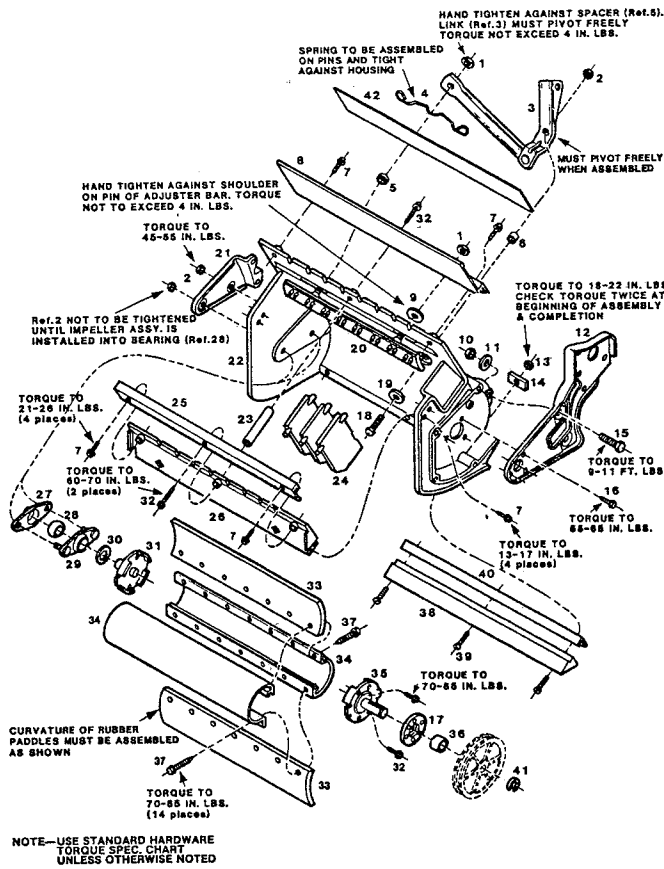

SC3216F SC3216ESF 21" 2 cycle Snowthrower

Ref. No.	Part No.	Description	Ref. No.	Part No.	Description
1	155291	Nut-Self Threading	22	672477	Housing-Impeller
2	715508	Locknut 1/4-20	23	663849	Tube
3	712703	Vane Control Assy.	24	672493	Vane
4	134171	Spring-Detent	25	134163	Molding-Alum Lower
5	134221	Bushing	26	672485	Mount-Front
6	134239	Bushing	27	663823	Flange
7	155465	Screw-Plastite 10-24x5/8	28	134312	Bearing
8	134189	Molding-Alum Upper	29	712679	Flange Assy.
9	155473	Washer-Nylon	30	155580	Washer
10	715490	Locknut-Top 5/16-18	31	712661	Flange Assy.-RH
11	715185	Washer-Flat 5/16	32	155309	Screw 10-14x1
12	697409	Bracket-Engine LH	33	612044	Paddle
13	452318	Nut-Nylock 10-24	34	663898	Drum-Impeller
14	155499	Washer-Square	35	712836	Flange Assy.-LH
15	150151	Cap screw 5/16-18x3/4	36	134320	Bearing
16	155465	Screw-Plastite 10-14x5/8	37	155317	Screw-Taplite 1/4-20x1-1/8
17	663831	Retainer-Bearing LH	38	672527	Scraper
18	715292	Cap screw 1/4-20	39	155325	Screw
19	460584	Washer-Flat 1/4	40	664110	Bracket-Scraper
20	672519	Bar-Adjustment	41	789883	Retaining Ring
21	697367	Bracket, RH	42	678490	Decal-Danger Discharge