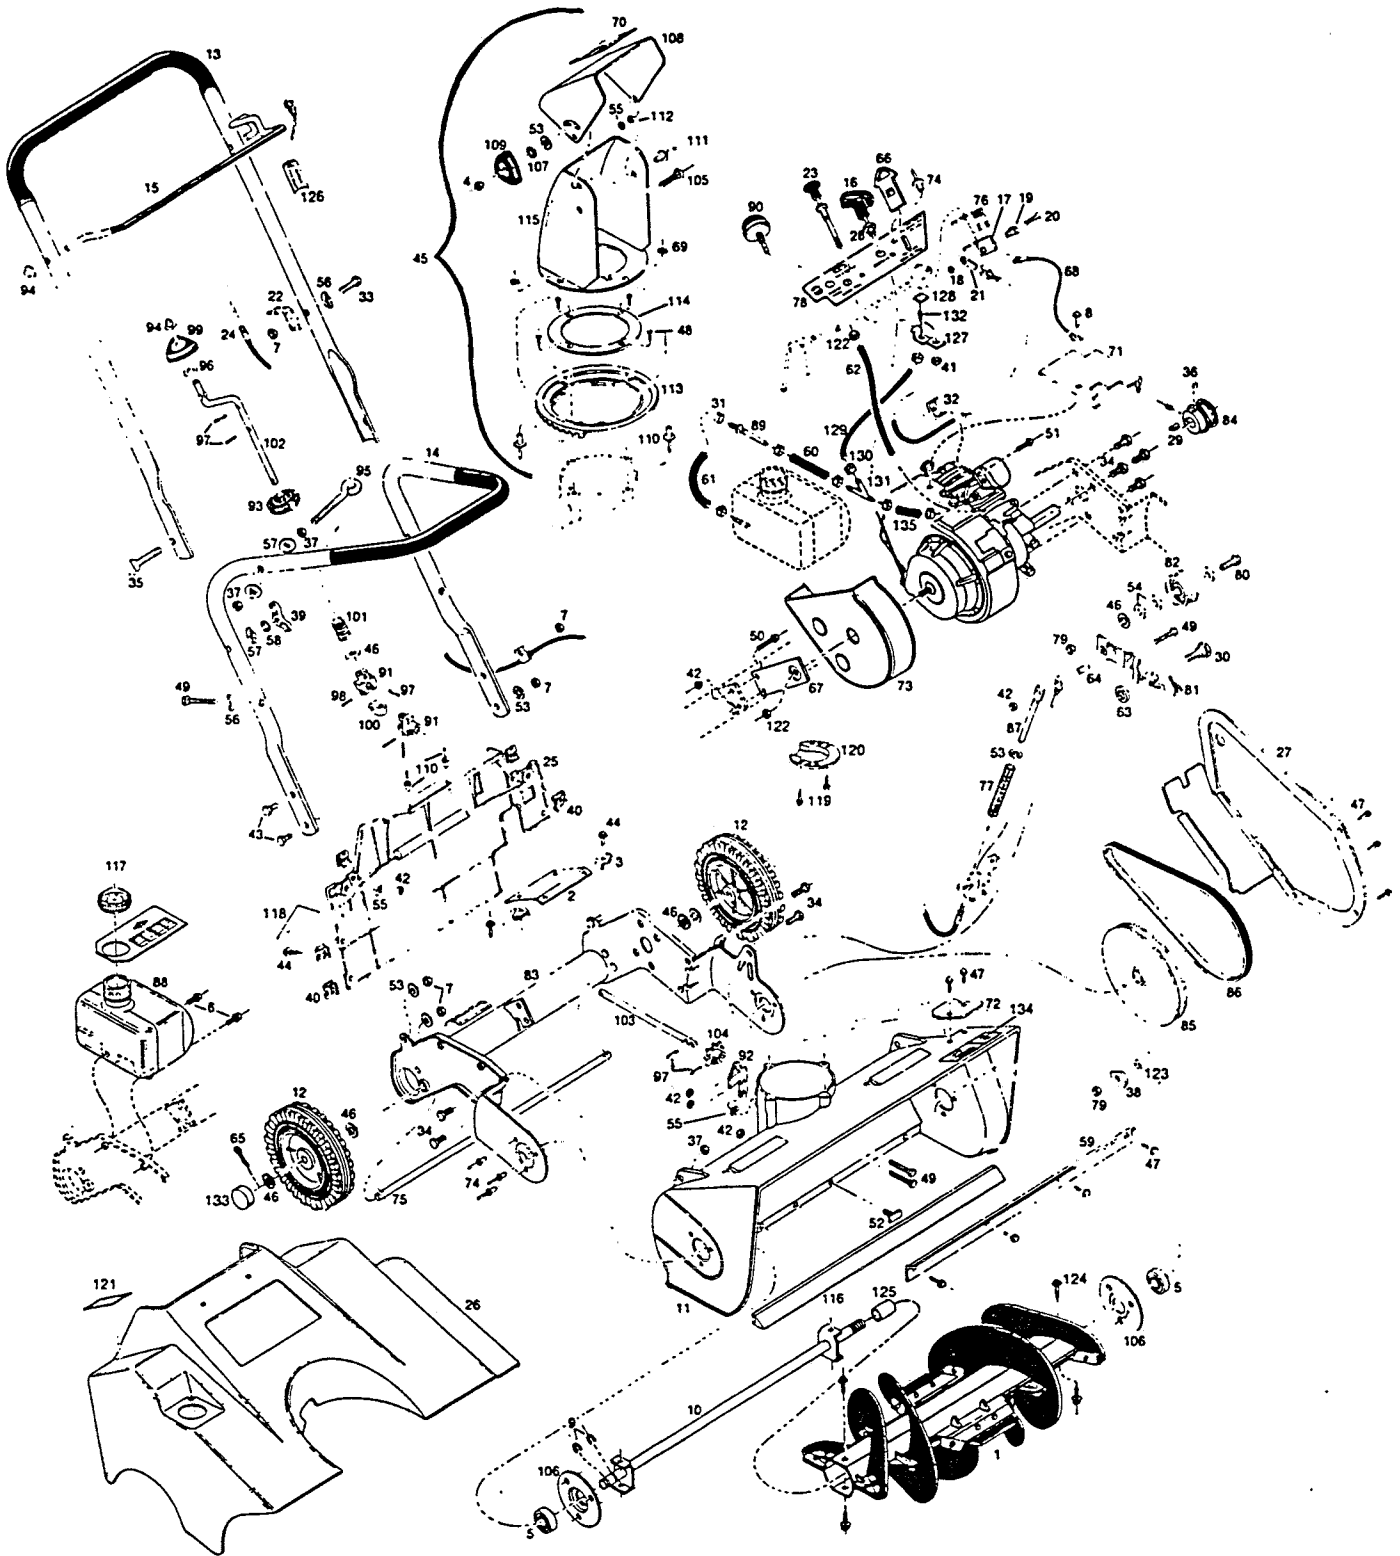

Model SC 3222 B
SC 3222 BES
A 3222
3 Hp 2 cy. 22" Snow Blower

PARTS LIST

Ref. No.	Part No.	Description	Ref. No.	Part No.	Description
1	712117	Auger Assembly	69	462051	Wasner - .129 ID
2	772749	Support Bracket - Panel	70	677187	Decal - Deflector
3	452383	Nut - Tinnerman	71	762302	Shield - Heat Engine
4	451179	Nut - 1/4-20 Eslock	72	447995	Tab
5	423756	Bearing	73	762443	Shield - Blower Engine Plastic
6	153601	Bolt - 1/4-20 x 3/4 Thread Forming	74	764225	Pop Rivet 3/16 x 3/8
7	715508	Nut - 1/4-20 Top Lock	75	662221	Axle
8	120048	Screw - 8-32 x 3/8	76	662148	Spring - Switch
9	789883	Retaining Ring	77	775825	Spring - Idler Arm
10	662361	Shaft Assembly	78	677005	Decal - Control Panel
11	672006	Housing Auger - Black	79	451112	Nut - 3/8-16 Center Lock Jam
12	041129	Wheel - 6" Plastic	80	715326	Bolt - 3/8-16 x 1 Hex
13	732560	Handle - Upper	81	779116	Idler Arm Assembly
14	732230	Handle - Lower	82	697144	Idler Pulley Assembly
15	732602	Handle - Control	83	791624	Frame Assembly
16	732321	Handle - Engine	84	419820	Pulley - Engine
17	662130	Bracket Switch Assembly	85	662346	Pulley - Auger
18	452102	Nut - 8-32 Keps	86	421370	Belt
19	452201	Nut - Plastic	87	431502	Guide - Spring
20	459065	Screw - 8-32 x 5/8 Phillips Pan Head	88	432559	Gas Tank
21	752154	Connector - Leg	89	672279	Filter - Fuel
22	772616	Bracket - Cable Mounting	90	432633	Primer
23	780437	Control - Choke	91	763383	Clevis - U-Joint
24	780528	Control - Clutch	92	772434	Bracket - Chute Adjuster
25	697169	Panel - Back	93	772566	Detent - Chute Adjustment
26	697151	Cover - Engine	94	152579	Nut - 5/16 Push
27	414714	Cover Assembly - Belt	95	459339	Eyebolt
28	423749	Bushing - Starter Rope	96	462622	Washer - 5/16 Flat
29	150276	Key - Woodruff	97	489088	Pin - Roll 5/32 x 3/4
30	459891	Bolt - Shoulder 3/8-16 x 1	98	489260	Pin - Roll 5/32 x 7/8
31	447938	Clamp - Hose 1/2	99	744292	Knob - 5/16
32	150318	Clamp - Choke	100	751172	Connector - U-Joint
33	450353	Bolt - 1/4-20 x 1-1/4 Hex	101	775676	Spring - Detent
34	450429	Bolt - 5/16-18 x 5/8	102	783944	Crank - Chute Deflector
35	151936	Bolt - 5/16-18 x 2-1/4 Curved	103	418053	Shaft - Sprocket
36	459776	Set Screw 5/16	104	434944	Sprocket - Drive
37	715490	Nut Eslock 5/16-18	105	450122	Bolt - 1/4-20 x 1-1/2 Carriage
38	662197	Washer - Back Up	106	790725	Retainer - Bearing
39	151795	Wing Nut 5/16-18	107	461715	Washer - 1/4 Star
40	452375	Nut - Tinnerman	108	463968	Deflector - Chute
41	452300	Nut - 3/8-24 Palnut	109	744326	Knot - 1/4-20 Female
42	452318	Nut - 10-24 Hex Nylok	110	764217	Pop Rivet - 1/8
43	457044	Bolt - 1/4-20 x 1/2 Hex	111	764233	Pop Rivet - 3/16
44	459685	No. 10 x 5/8 Special Screw	112	764241	Eyelet
45	433631	Chute Assembly	113	418090	Gear - Chute
46	462309	Washer - 3/8	114	419580	Ring - Chute
47	459347	Screw - 10-9 x 5/8 Hex Washer Head	115	433581	Chute
48	459354	Screw - 10-9 x 5/8 Flat Head	116	435370	Bar - Scraper
49	459446	Screw - 10-24 x 1-1/2 Hex	117	435610	Cap - Fuel
50	525337	Screw - 10-24 x 1/2 Hex	118	756312	Decal - OPEI B71.3-1975
51	459487	Screw - Engine Choke	119	459784	Screw - 8-32 x 1/2
52	459404	Screw - Scraper Bar	120	762286	Deflector - Muffler
53	460584	Washer - 1/4	121	677328	Decal - Starting Instructions
54	461731	Washer - 3/8 Flat	122	715037	Nut - 1/4-20 Keps
55	462424	Washer - No. 10 Flat SAE	123	468652	Spacer - 5/8-.385 x .187
56	461004	Washer - 1/4 Curved	124	458539	Screw - No. 10-24 x 3/8 Thread Forming
57	150201	Washer - 5/16 Curved	125	468660	Spacer - 1/2 x .065 x 1"
58	461665	Washer - 5/16 Shakeproof	126	760512	Decal - Auger Control
59	463984	Baffle - Auger Housing	127	663500	Spring Clip - Vent
60	466672	Fuel Line - Short	128	672295	Pad
61	466698	Fuel Line - Long	129	672329	Vent Hose
62	466706	Tube - Primer	130	152892	7/16 Hose Clamp
63	468645	Spacer - 1 x .505 x .187	131	672311	'Y' Nipple
64	468561	Spacer - No. 10 ID x 3/4	132	672337	Straight Nipple
65	489344	Cotter Pin	133	672345	Hub Cap
66	662056	Key - Switch	134	677195	Decal - Auger Housing
67	742254	Support - Rear Engine	135	672352	Fuel Line 2"
68	749408	Wire - Magneto Ground			