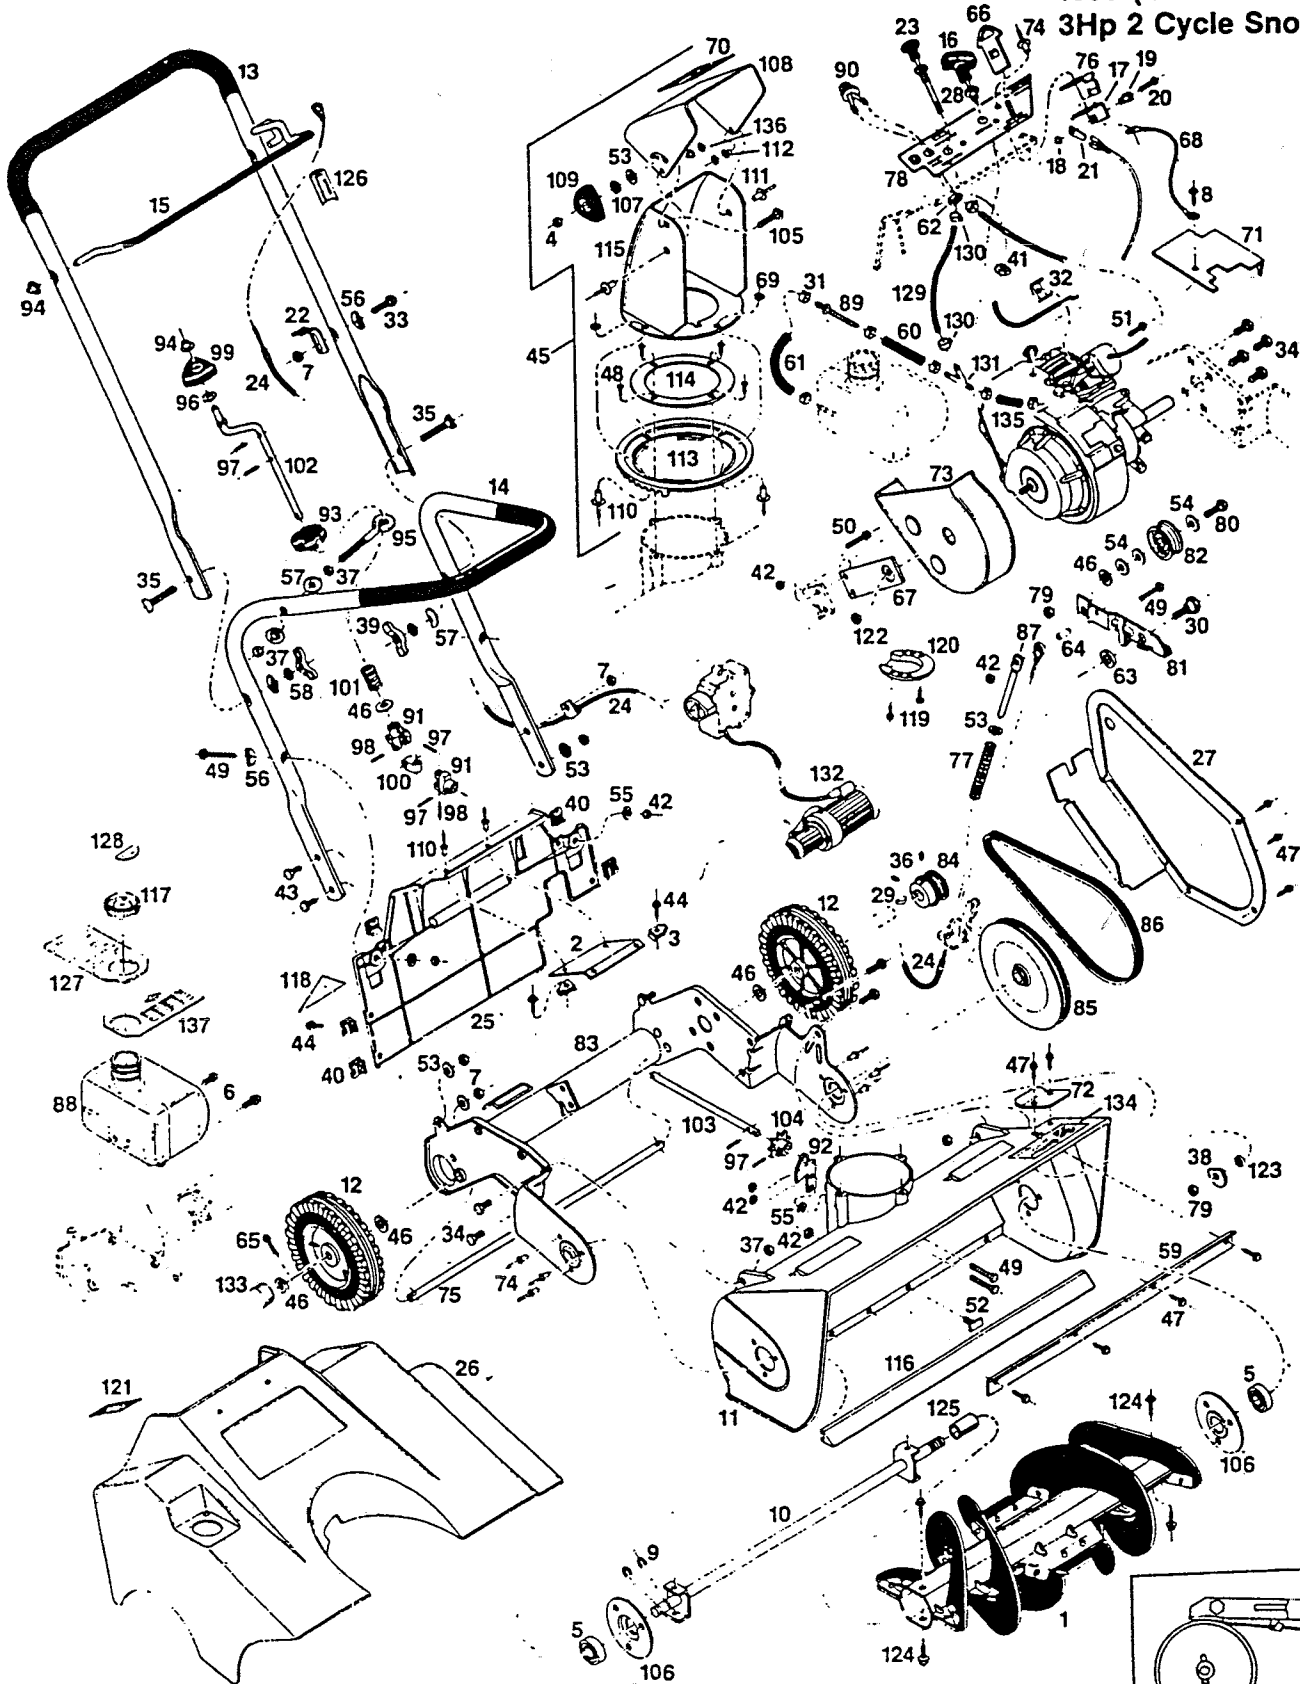

SC 3222D
 SC 3222DES
 A 3222D
 CH 3222D
 4038 (Cat. No. 850-1030)
 3Hp 2 Cycle Snow Thrower

SC 3222D

SC 3222DES

A 3222D

CH 3222D

4038 (Cat. No. 850-1030)

PARTS LIST

Ref. No.	Part No.	Description	Ref. No.	Part No.	Description
1	712117	Auger Assembly	68	749408	Wire - Magneto Ground
2	772749	Support Bracket - Panel	69	462051	Washer
3	452383	Nut - Tinnerman	70	677690	Decal - Deflector
4	451179	Nut - 1/4-20 Eslock	71	762302	Shield - Heat Engine
5	423756	Bearing - Auger	72	447995	Tab
6	153601	Bolt - 1/4-20 x 3/4 Thread Forming	73	762443	Shield - Blower Engine Plastic
7	715508	Nut - 1/4-20 Top Lock	74	764225	Pop Rivet 3/16 x 3/8
8	120048	Screw - 8-32 x 3/8	75	662221	Axle
9	789883	Retaining Ring	76	662148	Spring - Switch
10	662361	Shaft Assembly	77	775825	Spring - Idler Arm
11	672006	Housing Collector/Auger	78	677849	Decal - Control Panel
12	041129	Wheel - 6" Plastic	79	715524	Nut - 3/8-16 Center Lock Jam
13	732560	Handle - Upper	80	715326	Bolt - 3/8-16 x 1 Hex
14	732230	Handle - Lower	81	697300	Idler Arm Assembly
15	732602	Handle - Control	82	697144	Idler Pulley Assembly
16	732321	Handle - Engine Start	83	791624	Frame Assembly
17	662130	Bracket Switch Assembly	84	419820	Pulley - Engine
18	452102	Nut - 8-32 Keps	85	662346	Pulley - Auger
19	452201	Nut - Plastic	86	421370	Belt
20	459065	Screw - 8-32 x 5/8 Phillips Pan Head	87	431502	Guide - Spring
21	752154	Connector - Leg	88	432559	Gas Tank
22	772616	Bracket - Cable Mounting	89	672279	Filter - Fuel
23	780437	Control - Choke	90	645705	Primer - Fuel
24	780528	Cable - Clutch Control	91	763383	Clevis - U-Joint
25	a. 697169	Panel-Back (Red)	92	772434	Bracket - Chute Adjuster
	b. 672428	Panel-Back (Orange)	93	772566	Detent - Chute Adjustment
	c. 672303	Panel-Back (Yellow)	94	152579	Nut - 5/16 Push
26	a. 697151	Cover-Engine (Red)	95	712026	Eyebolt
	b. 672436	Cover-Engine (Orange)	96	715185	Washer - 5/16 Flat
	c. 414847	Cover-Engine (Yellow)	97	489088	Pin - Roll 5/32 x 3/4
27	414714	Cover Assembly - Belt	98	489260	Pin - Roll 5/32 x 7/8
28	423749	Bushing - Starter Rope	99	744292	Knob - 5/16
29	150276	Key - Woodruff	100	751172	Connector - U-Joint
30	459891	Bolt - Shoulder 3/8-16 x 1	101	775676	Spring - Detent
31	447938	Clamp - Hose 1/2	102	783944	Crank - Chute Deflector
32	447888	Clamp - Choke	103	418053	Shaft - Sprocket
33	450353	Bolt - 1/4-20 x 1-1/4 Hex	104	434944	Sprocket - Drive
34	450429	Bolt - 5/16-18 x 5/8	105	450122	Bolt - 1/4-20 x 1-1/2 Carriage
35	151936	Bolt - 5/16-18 x 2-1/4 Curved	106	790725	Retainer - Bearing
36	459776	Set Screw 5/16	107	461715	Washer - 1/4 Star
37	715490	Nut Eslock 5/16-18	108	463968	Deflector - Chute
38	662197	Washer - Back Up	109	744326	Knob - 1/4-20 Female
39	151795	Wing Nut 5/16-18	110	764217	Pop Rivet - 1/8
40	452375	Nut - Tinnerman	111	764233	Pop Rivet - 3/16
41	452300	Nut - 3/8-24 Painut	112	764241	Eyelet
42	452318	Nut - 10-24 Hex Nylok	113	416909	Gear - Chute
43	715052	Bolt - 1/4-20 x 1/2 Hex	114	419580	Ring - Chute
44	459685	No. 10 x 5/8 Special Screw	115	433581	Chute
45	433631	Chute Assembly	116	435370	Bar - Scraper
46	462309	Washer - 3/8	117	435610	Cap - Fuel
47	459347	Screw - 10-9 x 5/8 Hex Washer Head	118	677948	Decal - OPEI B71.3-1984
48	459354	Screw - 10-9 x 5/8 Flat Head	119	459784	Screw - 8-32 x 1/2
49	459446	Screw - 10-24 x 1-1/2 Hex	120	133488	Deflector - Muffler
50	525337	Screw - 10-24 x 1/2 Hex	121	677906	Decal - Starting Instructions
51	459487	Screw - Engine Choke	122	715037	Nut - 1/4-20 Keps
52	459404	Screw - Scraper Bar	123	468652	Spacer
53	460584	Washer - 1/4	124	458539	Screw - # 10-24 x 3/8 Thread Forming
54	461731	Washer - 3/8 Flat	125	468660	Spacer
55	462424	Washer - No. 10 Flat SAE	126	760512	Decal - Auger Control
56	461004	Washer - 1/4 Curved	127	677914	Card-First Time Starting
57	150201	Washer - 5/16 Curved	128	678003	Decal - 2 Cycle Certified Oil
58	461665	Washer - 5/16 Shakeproof	129	672329	Hose - 10"
59	463984	Baffle - Auger Housing	130	152892	7/16" Hose Clamp
60	466672	Fuel Line - Short 4"	131	672311	'Y' Nipple
61	466698	Fuel Line - Long 11.5"	132	408922	Electric Starter ES116 (Optional)*
62	645713	Nut - Primer	133	672345	Hub Cap
63	468645	Spacer	134	677682	Decal - Auger Housing
64	468561	Spacer	135	672352	Fuel Line 2"
65	715029	Cotter Pin	136	153734	Washer - Back-up
66	662056	Key - Switch	137	472902	Tag Break-in Oil
67	742254	Support - Rear Engine			