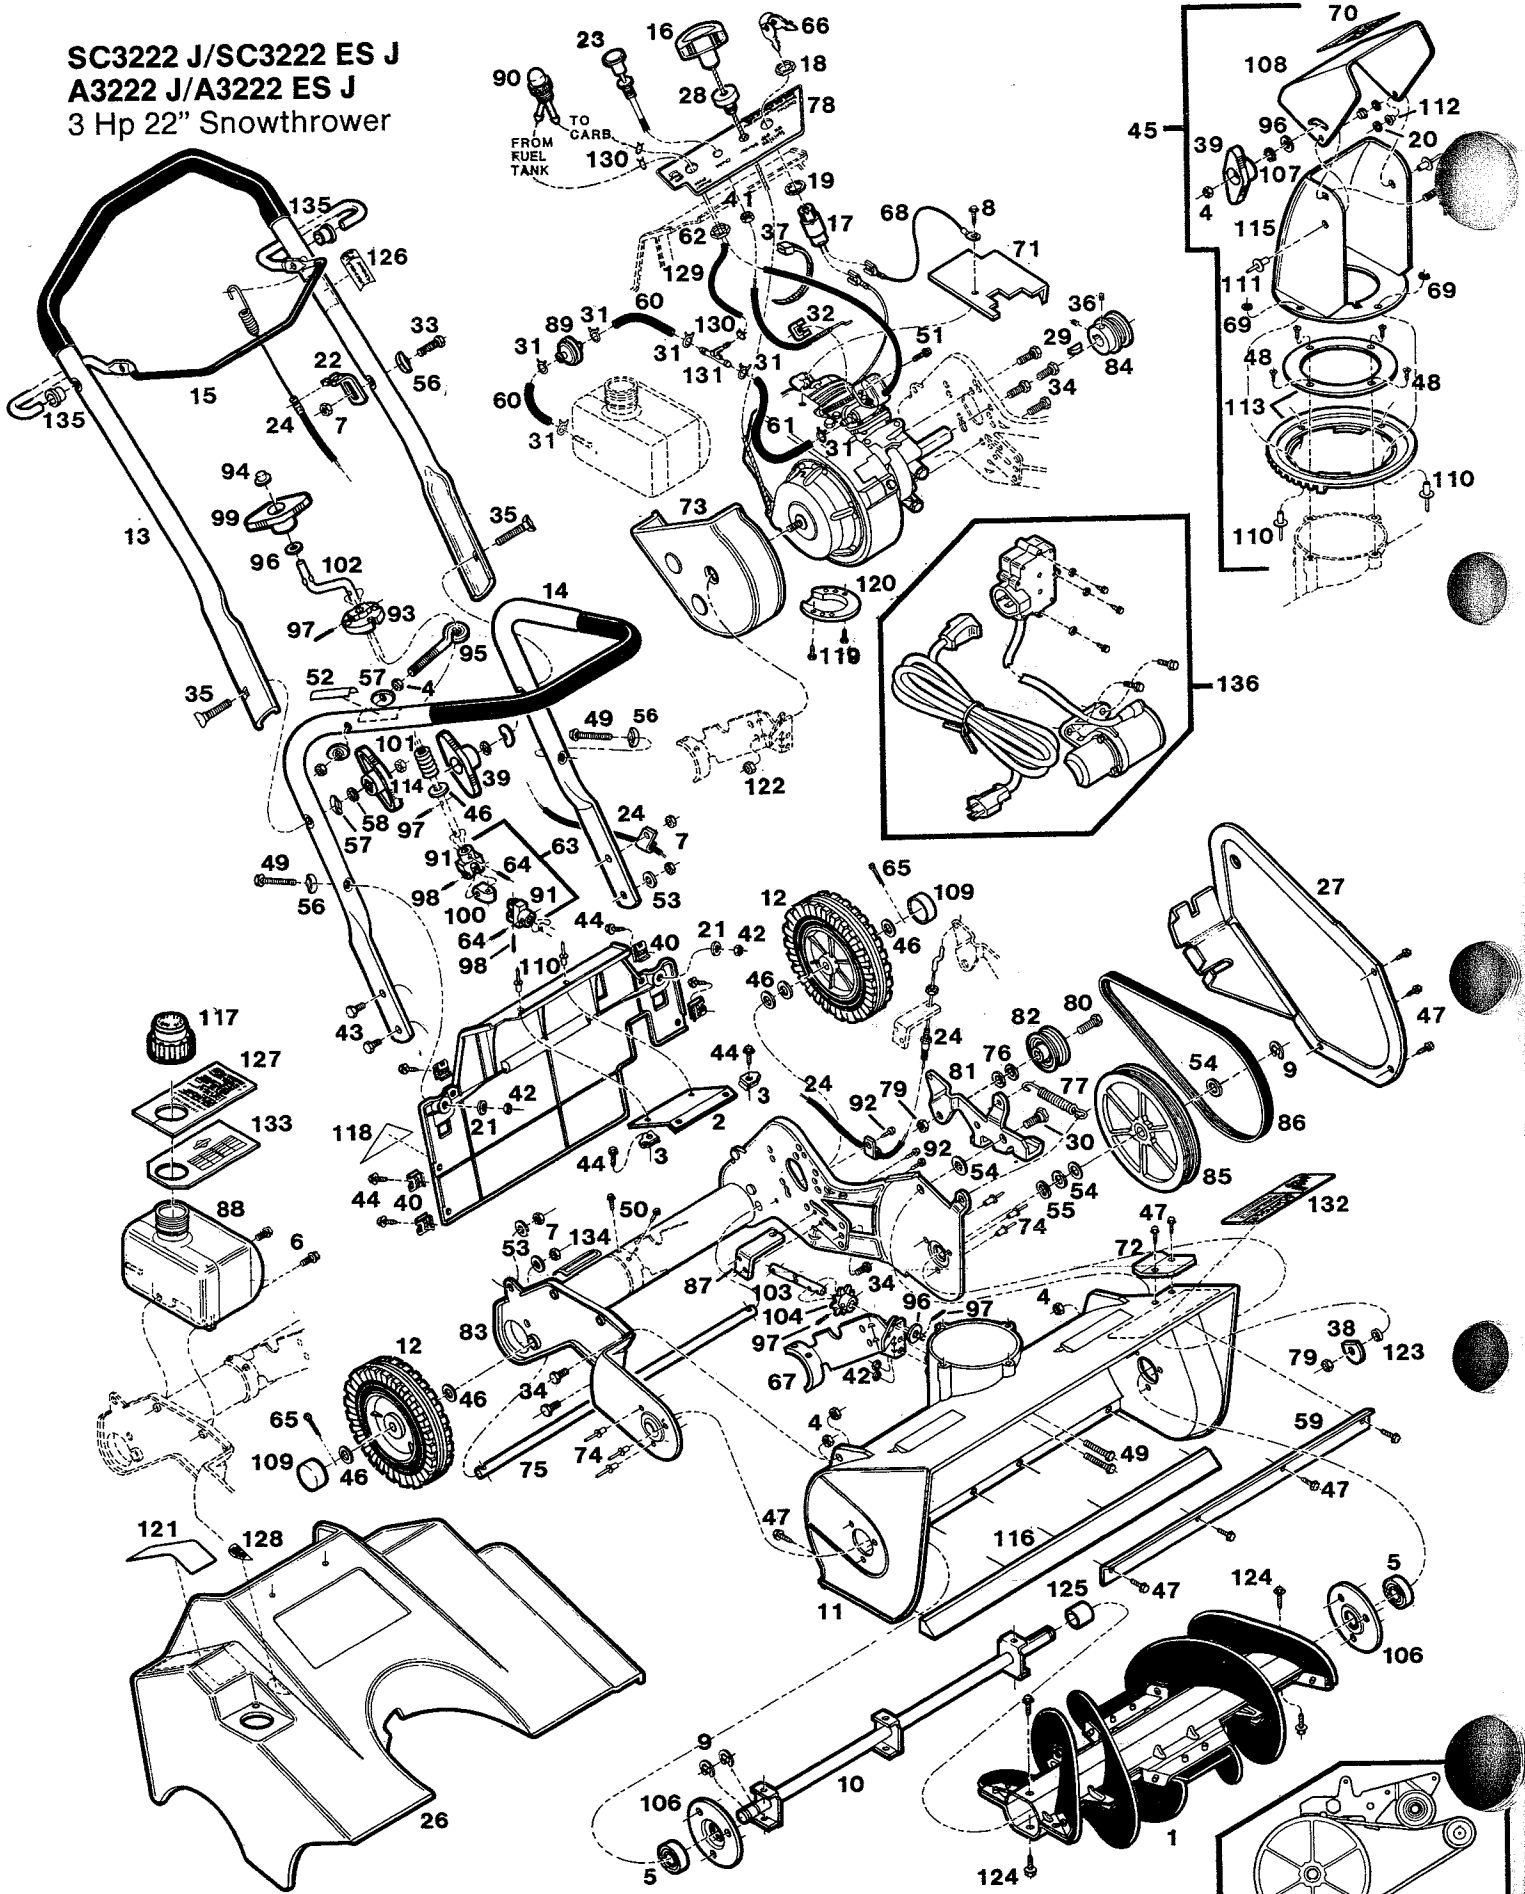

SC3222 J/SC3222 ES J  
 A3222 J/A3222 ES J  
 3 Hp 22" Snowthrower

**SC3222 J/SC3222 ES J**

**A3222 J/A3222 ES J**

**3 Hp 22" Snowthrower**

Ref. No.	Part No.	Description	Ref. No.	Part No.	Description
1	712620	Auger Assembly NOTE: Individual parts for this assembly are available to authorized service centers.	68	630251	Wire - Magneto Ground
2	772749	Bracket - Control Panel Support	69	462051	Washer - .129 ID
3	452383	Nut - Tinnerman	70	677690	Decal - Deflector
4	715490	Nut - 5/16-18 Top Lock	71	762302	Shield - Heat Engine
5	423756	Bearing - Auger	72	447995	Tab
6	153601	Bolt - 1/4-20 x 3/4 Thread Forming	73	762443	Shield - Blower Engine Plastic
7	715508	Nut - 1/4-20 Top Lock	74	764225	Pop Rivet 3/16 x 3/8
8	159574	Screw - 8-18 x 9/16 Hex Washer Hd.	75	662221	Axle
9	789883	Retaining Ring	76	150771	Washer - 7/8 x 13/32
10	712588	Shaft Assembly - Auger	77	663807	Spring - Idler Arm
11	672006	Housing - Collector/Auger	78	679621	Decal - Control Panel
12	041129	Wheel - 6" Plastic	79	715524	Nut - 3/8-16 Center Lock Jam
13	657601	Handle - Upper - Atlas 657502	80	159020	Bolt - 3/8-16 x 1-1/2 Hex
14	657627	Handle - Lower - Atlas 657510	81	663872	Idler Arm
15	107912	Bail - Control	82	672923	Idler Pulley
16	732321	Grip - Engine Start	83	697334	Frame Assembly
17	630186	Switch - Ignition	84	419820	Pulley - Engine
18	310102	Nut - 5/8-32 Ign	85	672469	Pulley - Auger
19	311241	Washer - 5/8 Lock Ign	86	708768	Belt
20	153734	Washer - Back-Up	87	663799	Cable Bracket
21	715136	Washer - #10 Flat	88	673467	Gas Tank
22	772616	Bracket - Cable Mounting	89	432625	Filter - Fuel
23	780437	Control - Choke	90	645705	Primer - Fuel
24	645721	Cable - Clutch Control	91	763383	Clevis - U-Joint
25	697607	Panel - Back	92	457192	Screw - 10-32 x 1/2 Thread Forming
26	697151	Cover - Engine	93	772566	Detent - Chute Adjustment
27	697482	Cover Assembly - Belt	94	152579	Nut - 5/16 Push
28	423749	Bushing - Starter Rope	95	459339	Eyebolt
29	150276	Key - Woodruff	96	715185	Washer - 5/16 Flat
30	156935	Bolt - Shoulder 3/8-16 x 1	97	489088	Pin - Roll 5/32 x 3/4
31	303859	Clamp - Hose 1/2	98	489260	Pin - Roll 5/32 x 7/8
32	447888	Clamp - Choke	99	672915	Knob
33	450353	Bolt - 1/4-20 x 1-1/4 Hex	100	751172	Connector - U-Joint
34	450429	Bolt - 5/16-18 x 5/8	101	775676	Spring - Detent
35	151936	Bolt - 5/16-18 x 2-1/4 Curved	102	664854	Crank - Chute Deflector
36	159608	Set Screw 5/16	103	418053	Shaft - Sprocket
37	110379	Tie - Cable	104	707844	Sprocket - Drive
38	662197	Washer - Back Up	105	312256	Bolt - 5/16-18 x 1-3/4 Carriage
39	113589	Knob 5/16	106	790725	Retainer - Bearing
40	452375	Nut - Tinnerman	107	152975	Washer - 5/16 Ext. Tooth Lock
41	816082	Nut - 3/8-24 Palnut	108	673327	Deflector - Chute Atlas 672873
42	452318	Nut - 10-24 Hex Nylok	109	672345	Cap - Hub
43	715052	Bolt - 1/4-20 x 1/2 Hex	110	764217	Pop Rivet - 1/8
44	150623	No. 10 x 5/8 Special Screw	111	154534	Pop Rivet - 3/16
45	713297	Chute Assembly Atlas 712976	112	764241	Eyelet
46	462309	Washer - 3/8	113	673533	Chute Gear/Ring (gray) Atlas 673541
47	459347	Screw - 10-9 x 5/8 Hex Washer Head	114	310151	Nut - 5/16 Lock
48	459354	Screw - 10-9 x 5/8 Flat Head	115	673319	Chute Atlas 673319
49	459446	Screw - 10-24 x 1-1/2 Hex	116	672550	Bar - Scraper
50	155218	Screw - 10-24 x 1/2 Hex	117	673202	Cap - Fuel
51	459487	Screw - Engine Choke	118	677948	Decal - OPEI B71.3-1984
52	679324	Decal - Chute Control	119	459784	Screw - 8-32 x 1/2
53	460584	Washer - 1/4	120	133488	Deflector - Muffler
54	152553	Washer - Hardened 1/2	121	677906	Decal - Starting Instructions
55	154211	Washer - Spring 1/2	122	715037	Nut - 1/4-20 Keps
56	461004	Washer - 1/4 Curved	123	468652	Spacer - 5/8-.385 x .187
57	150201	Washer - 5/16 Curved	124	458539	Screw - # 10-24 x 3/8 Thread Forming
58	153510	Washer - 5/16 Internal Lock	125	468660	Spacer - 1/2 x .065 x 1"
59	463984	Baffle - Auger Housing	126	760512	Decal - Auger Control
60	672840	Fuel Line - Short 2"	127	677914	Card-First Time Starting
61	672832	Fuel Line - Long 11.5"	128	678003	Decal - 2 Cycle Certified Oil
62	645713	Nut - Primer	129	672329	Hose - 10" Primer
63	712018	U-joint Assembly	130	154161	Clamp - Hose 1/8
64	489955	Pin - Roll 5/21 x 5/8	131	672311	'Y' Nipple
65	715029	Cotter Pin	132	677682	Decal - Auger Housing
66	304352	Keys - Switch	133	687319	Tag - Break-in Oil
67	697359	Bracket - Engine Support	134	714212	Decal - Rating Plate
			135	423327	Bushing - Heyco
			136	408922	Starter - Electric ES116 Optional