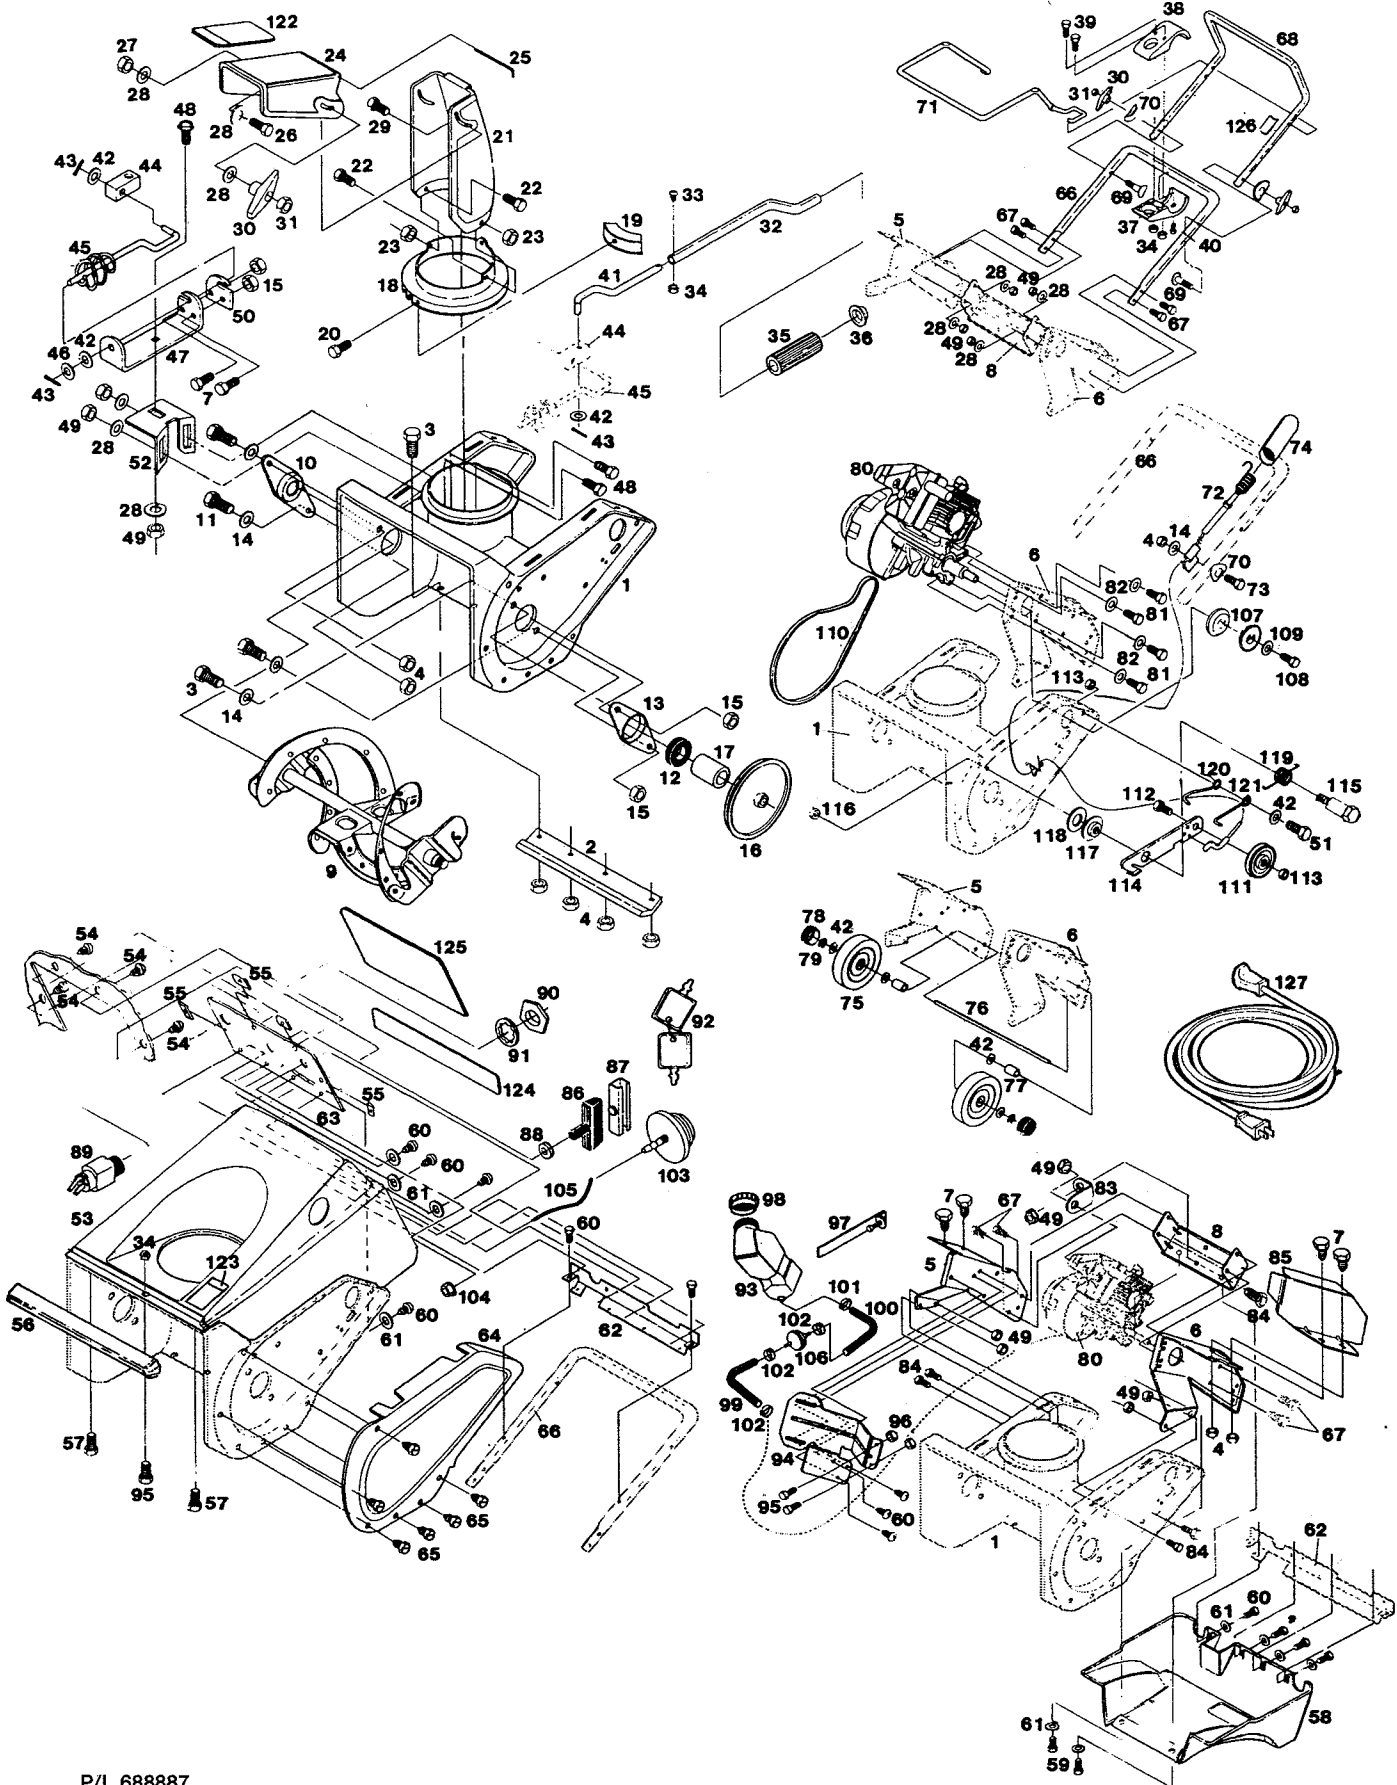

Model: SC421K
 SC421ESK
 21" 4HP 2-Cycle 1-Stage Snowthrower

P/L 688887
 S/N 602813
 S/N 602888

**Model: SC421K
SC421ESK
21" 4HP 2-Cycle 1-Stage Snowthrower**

Index No.	Part No.	Description	Index No.	Part No.	Description
1	698795	Housing-auger	66	698613	Handle-lower
2	673830	Blade-scraper	67	450346	Bolt-hex 5/16-18 x 3/4
3	449587	Bolt-hex 1/4-20 x 5/8	68	698605	Handle-upper
4	451419	Nut-hex flange 1/4-20 top lock	69	449942	Bolt-curved hd 5/16-18 x 2
5	689661	Bracket-auger housing RH	70	150201	Washer-curved
6	689679	Bracket-auger housing LH	71	689687	Bail-auger drive control
7	457044	Bolt-hex 1/4-20 x 1/2	72	698894	Cable-drive control
8	689653	Support-housing brackets	73	450072	Bolt-hex 1/4-20 x 1-1/2
9	713974	Auger Assembly	74	667402	Boot-spring cover
10	613232	Bearing-auger RH	75	041970	Wheel w/tire
11	155341	Bolt-hex 1/4-20 x 7/8	76	667014	Axle-wheel
12	613257	Bearing-auger LH	77	380980	Spacer-wheel
13	613240	Retainer-bearing	78	672345	Cap-hub
14	615690	Washer-flat 1/4	79	380295	Ring-retainer
15	715508	Nut-hex 1/4-20 toplock	80	*	Engine-two cycle, 4HP
16	613265	Pulley-auger	81	380865	Bolt-hex 5/16-24 x 5/8
17	163261	Spacer-pulley	82	311118	Washer-split lock 5/16
18	673921	Ring-chute rotator	83	689646	Bracket-engine
19	673939	Guide-ring	84	382275	Bolt-hex 5/16-18 x 1/2
20	158824	Screw-plastite 1/4-10 x 3/4	85	689638	Shield-heat
21	673947	Chute-discharge	86	645796	Grip-starter rope
22	159004	Bolt-hex 1/4-20 x 3/4	87	667477	Insert-grip
23	452615	Nut-hex 1/4-20 nylok	88	163923	Grommet-rope guide
24	673954	Deflector-discharge chute	89	630186	Switch-ignition ON/OFF
25	698936	Pin-deflector hinge	90	310102	Nut-switch retaining 5/8-32
26	152108	Bolt-hex 5/16-18 x 1	91	311241	Washer-lock, int tooth
27	310151	Nut-hex 5/16-18 nylok	92	304352	Key-ignition (2 on a ring)
28	715185	Washer-flat 5/16	93	672451	Tank-fuel 1.62 qt.
29	313536	Bolt-carriage 5/16-18 x 1-1/4	94	689620	Bracket-fuel tank
30	113589	Knob-wing	95	150326	Screw-slotted #10-24 x 1/2
31	310045	Nut-hex 5/16-18	96	150946	Nut-hex #10-24 toplock
32	698571	Crank-chute control, upper	97	158238	Clamp-fuel tank
33	715581	Screw-slotted #10-24 x 7/8	98	673822	Cap-fuel tank
34	452318	Nut-hex #10-24 nylok	99	689604	Hose-fuel line 3 1/4"
35	673913	Grip-chute crank	100	689612	Hose-fuel line 8"
36	163774	Nut-push on	101	162404	Clamp-hose (worm type)
37	673905	Bracket-crank, hex hole	102	303859	Clamp-hose (spring type)
38	673897	Bracket-crank, round hole	103	645762	Primer-fuel system
39	163766	Screw-phillips #10-24 x 1	104	715037	Nut-primer 1/4-20 keps
40	158097	Screw-tapping 1/4-20 x 5/8	105	689596	Hose-primer
41	666990	Extension-upper crank	106	432625	Filter-fuel
42	715417	Washer-flat 3/8	107	613224	Pulley-drive, on engine (2 pcs)
43	715029	Pin-cotter 3/32 x 3/4	108	163741	Bolt-hex 5/16-24 x 7/8
44	673889	Block-connector, u-joint	109	158212	Washer-flat 5/16
45	666982	Crank-chute control, lower w/coils	110	171538	Belt-auger drive
46	163865	Washer-curved spring	111	158816	Pulley-idler
47	689695	Support-lower crank	112	520957	Bolt-carriage 3/8-16 x 1 1/4
48	313510	Bolt-carriage 5/16-18 x 3/4	113	715086	Nut-hex 3/8-16 toplock
49	715490	Nut-hex 5/16-18 toplock	114	666917	Arm-idler pulley
50	666974	Plate-crank retaining	115	698886	Bolt-hex 3/8-16 x 1 3/4
51	715326	Bolt-hex 3/8-16 x 1	116	715524	Nut-hex 3/8-16 jam
52	689703	Bracket-crank support	117	158782	Spacer-idler arm pivot
53	673855	Cover-top	118	645937	Washer-flat 3/8
54	154468	Screw-plastite #10-14 x 1/2	119	698878	Spring-torsion, brake engaging
55	452383	Nut-Tinnerman speed #10-14	120	689778	Guide-belt, upper
56	689729	Molding-plastic, auger house	121	689786	Guide-belt, lower
57	155465	Screw-slotted #12-14 x 5/8	122	667690	Decal-DANGER, discharge chute
58	667469	Cover-bottom	123	795351	Decal-DANGER, auger
59	163907	Screw-tapping #10-16 x 1/2	124	689521	Decal-STARTING INSTRUCTIONS
60	151118	Screw-tapping #10-24 x 1/2	125	689760	Decal-control panel, recoil start
61	159467	Washer-flat 3/16		680777	Decal-control panel, electric start
62	667451	Bracket-rear, top and bottom covers	126	760512	Decal-auger control
63	689745	Panel-dash	127	630483	Cord-extension, 10 foot, electric start
64	667410	Cover-belt	-	393207	2-Cycle engine oil
65	157784	Screw-tapping #10-24 x 3/8	-	393165	Fuel additive