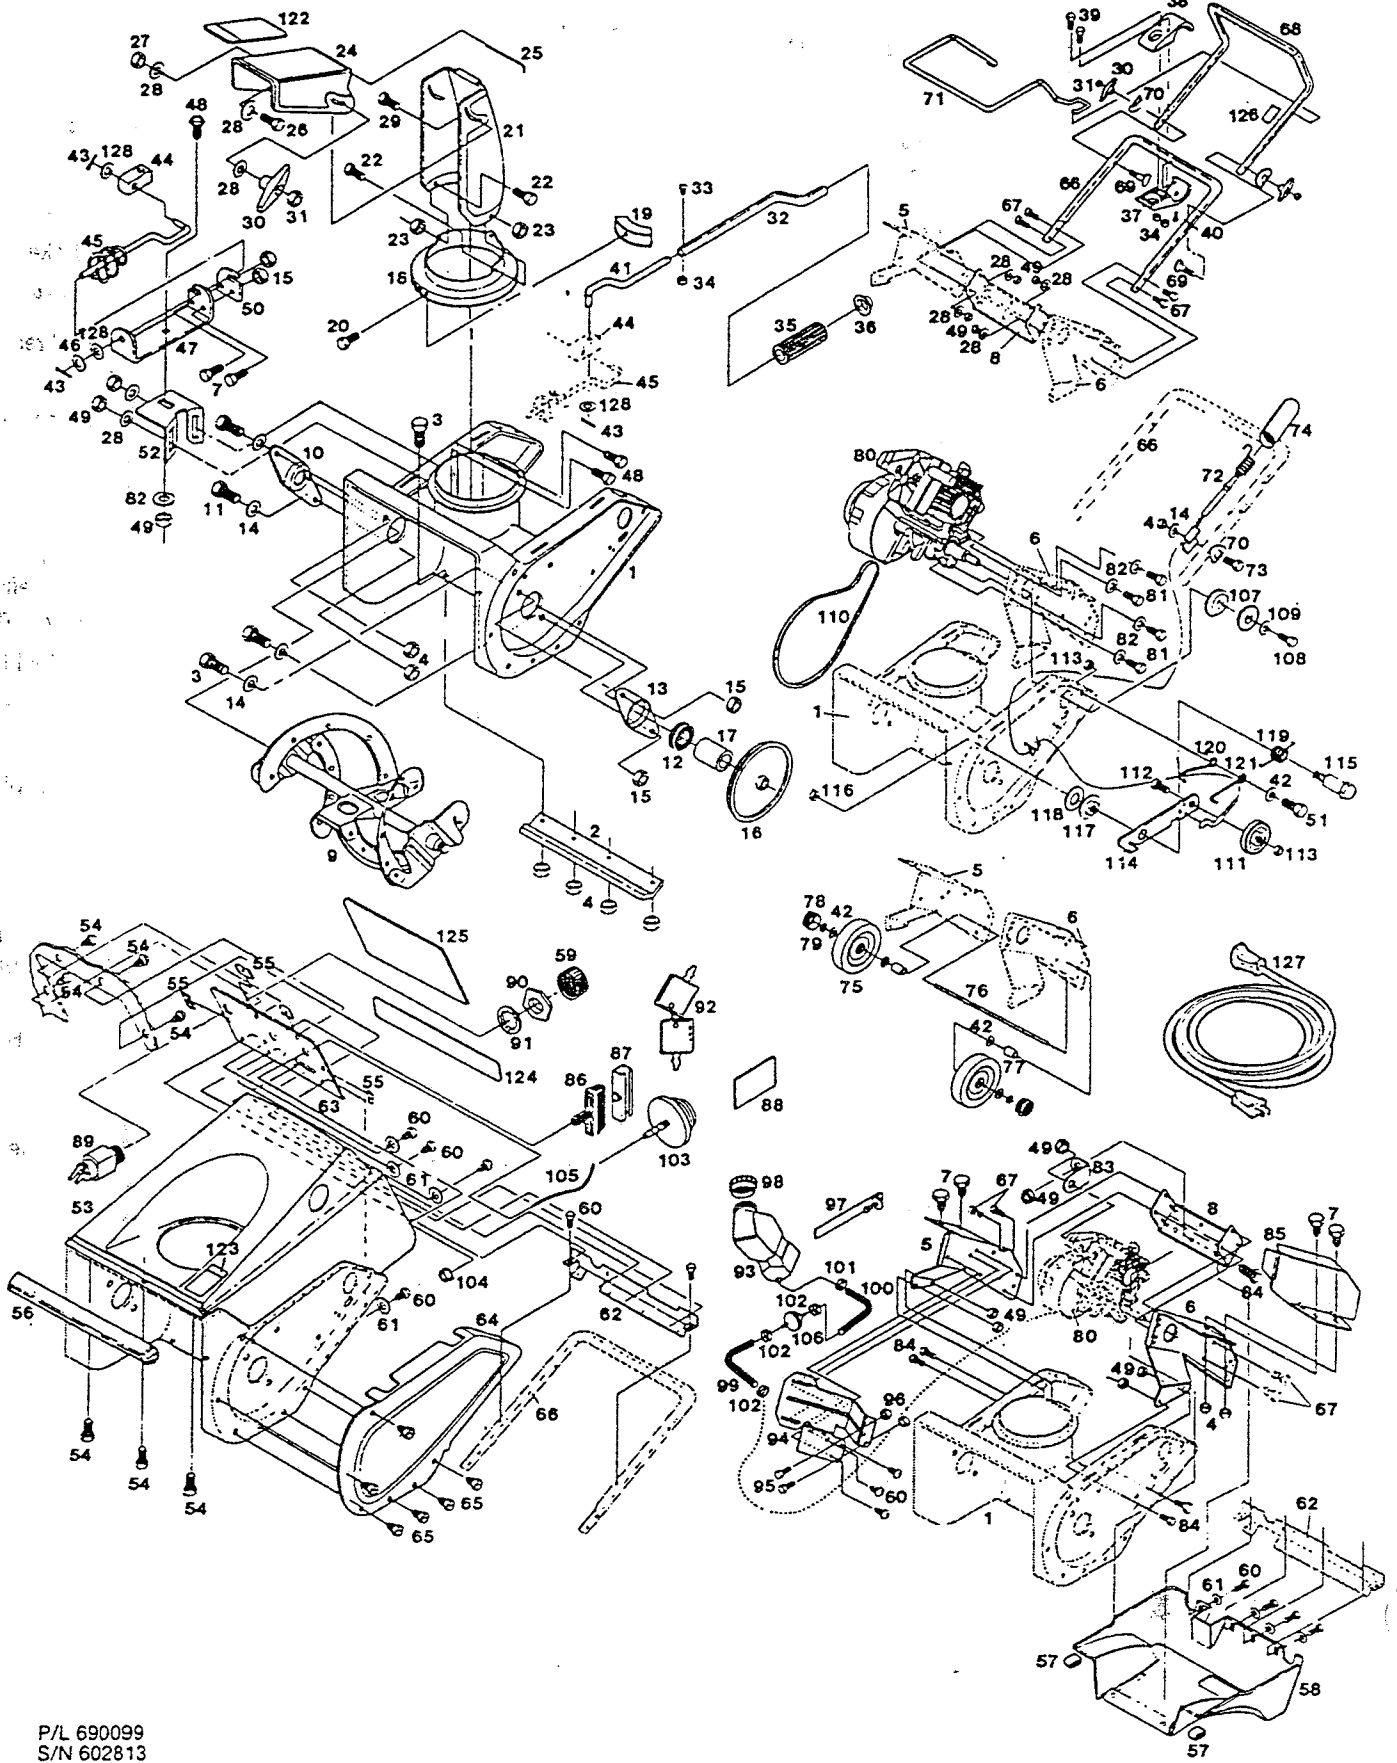

Model: SC421 L  
 SC421 ESL  
 21" Single Stage 4 HP 2-Cycle Snowthrower

P/L 690099  
 S/N 602813  
 S/N 602888

Model: SC421 L  
 SC421 ESL  
 21" Single Stage 4 HP 2-Cycle Snowthrower

Index No.	Part No.	Description	Index No.	Part No.	Description
1	698795	Housing-auger	66	698613	Handle-lower
2	673830	Blade—scraper	67	450346	Bolt-hex 5/16-18 x 3/4
3	449587	Bolt-hex 1/4-20 x 5/8	68	698605	Handle-upper
4	451419	Nut-hex flange 1/4-20 top lock	69	449942	Bolt-curved hd 5/16-18 x 2
5	689661	Bracket-auger housing RH	70	150201	Washer-curved
6	689679	Bracket-auger housing LH	71	689687	Bail-auger drive control
7	457044	Bolt-hex 1/4-20 x 1/2	72	698894	Cable-drive control
8	689653	Support-housing brackets	73	450072	Bolt-hex 1/4-20 x 1-1/2
9	713974	Auger Assembly	74	667402	Boot-spring cover
10	613232	Bearing-auger RH.	75	041970	Wheel w/tire
11	155341	Bolt-hex 1/4-20 x 7/8	76	667014	Axle-wheel
12	613257	Bearing-auger LH	77	380980	Spacer-wheel
13	613240	Retainer-bearing	78	672345	Cap-hub
14	615690	Washer-flat 1/4	79	380295	Ring-retainer
15	715508	Nut-hex 1/4-20 toplock	80	*	Engine-two cycle, 4HP
16	613265	Pulley-auger	81	380865	Bolt-hex 5/16-24 x 5/8
17	163261	Spacer-pulley	82	311118	Washer-split lock 5/16
18	673921	Ring-chute rotator	83	689646	Bracket-engine
19	673939	Guide-ring	84	382275	Bolt-hex 5/16-18 x 1/2
20	158824	Screw-plastite 1/4-10 x 3/4	85	689638	Shield-heat
21	673947	Chute-discharge	86	645796	Grip-starter rope
22	159004	Bolt-hex 1/4-20 x 3/4	87	667477	Insert-grip
23	452615	Nut-hex 1/4-20 nylok	88	006874	Decal-heat reflective
24	673954	Deflector-discharge chute	89	630186	Switch-ignition ON/OFF
25	698936	Pin-deflector hinge	90	310102	Nut-switch retaining 5/8-32
26	152108	Bolt-hex 5/16-18 x 1	91	311241	Washer-lock, int tooth
27	310151	Nut-hex 5/16-18 nylok	92	304352	Key-ignition (2 on a ring)
28	715185	Washer-flat 5/16	93	646083	Tank-fuel 1.62 qt.
29	313536	Bolt-carriage 5/16-18 x 1-1/4	94	689620	Bracket-fuel tank
30	113589	Knob-wing	95	150326	Screw-slotted #10-24 x 1/2
31	310045	Nut-hex 5/16-18	96	150946	Nut-hex #10-24 toplock
32	698571	Crank-chute control, upper	97	158238	Clamp-fuel tank
33	715581	Screw-slotted #10-24 x 7/8	98	673822	Cap-fuel tank
34	452318	Nut-hex #10-24 nylok	99	689604	Hose-fuel line 3 1/4"
35	673913	Grip-chute crank	100	689612	Hose-fuel line 8"
36	163774	Nut-push on	101	162404	Clamp-hose (worm type)
37	673905	Bracket-crank, hex hole	102	303859	Clamp-hose (spring type)
38	673897	Bracket-crank, round hole	103	645762	Primer-fuel system
39	163766	Screw-phillips #10-24 x 1	104	715037	Nut-primer 1/4-20 keps
40	158097	Screw-tapping 1/4-20 x 5/8	105	672584	Hose-primer
41	666990	Extension-upper crank	106	432625	Filter-fuel
42	715417	Washer-flat 3/8	107	613224	Pulley-drive, on engine (2 pcs)
43	715029	Pin-cotter 3/32 x 3/4	108	163741	Bolt-hex 5/16-24 x 7/8
44	673889	Block-connector, u-joint	109	158212	Washer-flat 5/16
45	666982	Crank-chute control, lower w/coils	110	171538	Belt-auger drive
46	163865	Washer-curved spring	111	158816	Pulley-idler
47	689695	Support-lower crank	112	520957	Bolt-carriage 3/8-16 x 1 1/4
48	313510	Bolt-carriage 5/16-18 x 3/4	113	715086	Nut-hex 3/8-16 toplock
49	715490	Nut-hex 5/16-18 toplock	114	698845	Arm-idler pulley
50	666974	Plate-crank retaining	115	698886	Bolt-hex 3/8-16 x 1 3/4
51	715326	Bolt-hex 3/8-16 x 1	116	715524	Nut-hex 3/8-16 jam
52	689703	Bracket-crank support	117	158782	Spacer-idler arm pivot
53	667691	Cover-top	118	645937	Washer-flat 3/8
54	154468	Screw-plastite #10-14 x 1/2	119	698878	Spring-torsion, brake engaging
55	164665	Nut-Tinnerman speed #10-14	120	689778	Guide-belt, upper
56	689729	Molding-plastic, auger house	121	689786	Guide-belt, lower
57	645960	Clip-Tinnerman	122	667690	Decal-DANGER, discharge chute
58	667469	Cover-bottom	123	795351	Decal-DANGER, auger
59	112698	Cap-ignition switch	124	689521	Decal-STARTING INSTRUCTIONS
60	151118	Screw-tapping #10-24 x 1/2	125	689760	Decal-control panel, recoil start
61	159467	Washer-flat 3/16		680777	Decal-control panel, electric start
62	667451	Bracket-rear, top and bottom covers	126	760512	Decal-auger control
63	645978	Panel-dash	127	630483	Cord-extension, 10 foot, electric start
64	667410	Cover-belt	128	461731	Washer-flat 3/8
65	157784	Screw-tapping #10-24 x 3/8			