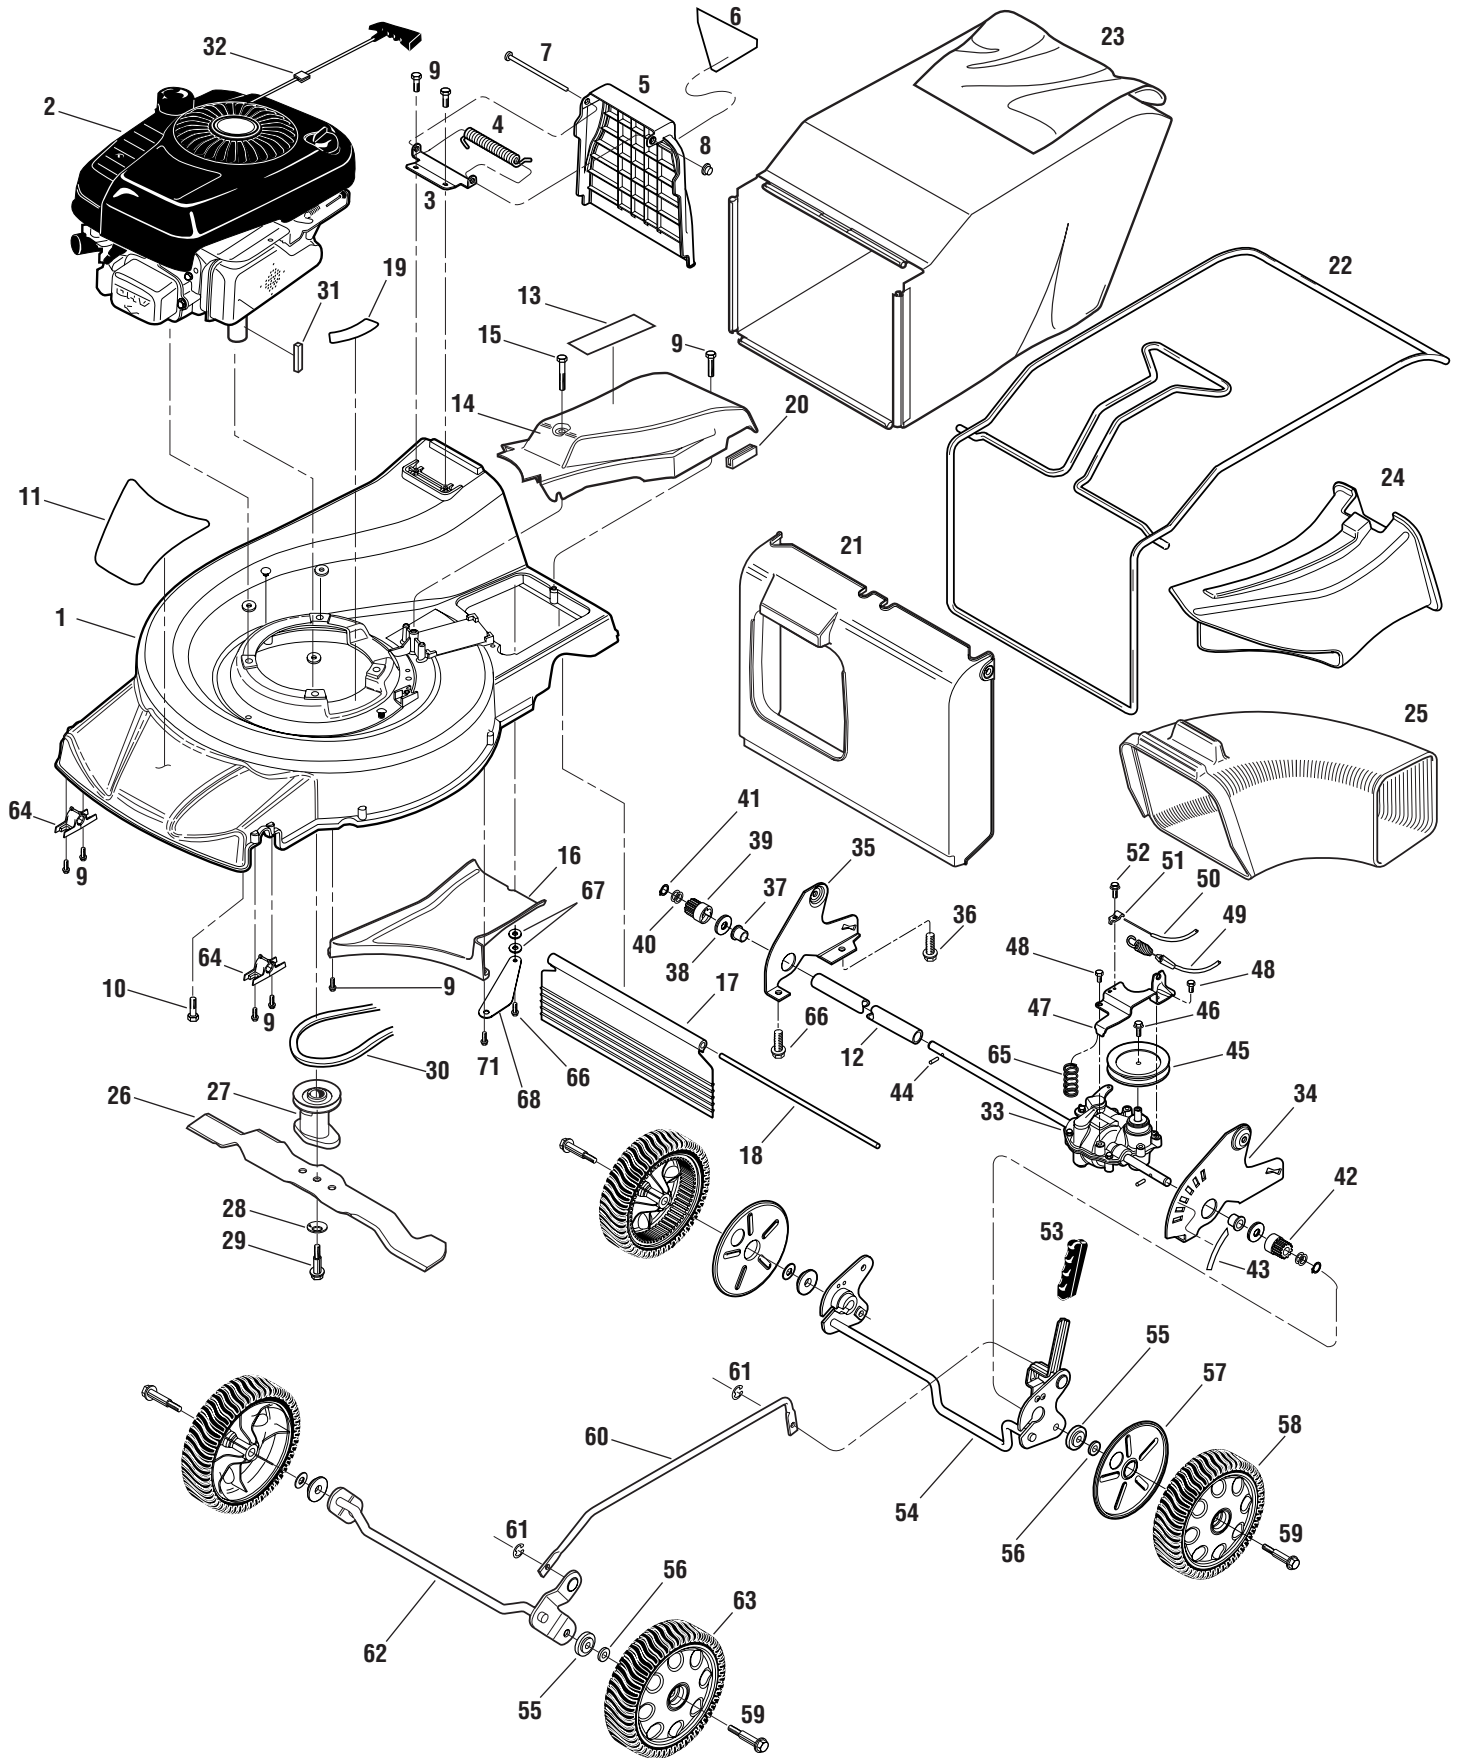

Ref. #	Part #	Description	Qty.	Ref. #	Part #	Description	Qty.
1	1917021	Lower Handlebar	1	12	1917053	Operator Presence Control Bail	1
2	1917026	Upper Handlebar	1	13	1917085	Wheel Drive Bail	1
3	1917036	Handlebar Support Strut	2	14	1917081	Operator Presence Control Cable	1
4	1763767	Handlebar Adjustment Knob.....	4	15	1918161	Decal - Bail Operating Instructions.....	1
5	1177038	Ext. Tooth Lock Washer, 5/16	4	16	710-1205	Rope Guide.....	1
6	1731025	Curved Head Screw, 5/16-18 x 1-3/4	2	17	720-0279	Wing Knob, 1/4-20	1
7	1917087	Carriage Bolt, 5/16-18 x 1-3/4, Special...	2	18	1917037	Speed Control Lever/Cable	1
8	1110108	Hex Lock Nut, 3/8-16	2	19	1917032	Drive Control Cable	1
9	1100068	Hex Hd. Screw, 3/8-16 x 3/4, GR. 5	2	10	1908677	Bushing, Nyliner.....	4
10	1763682	Cable Tie.....	2	21	1917091	Hex Hd. Screw, M6.....	1
11	1917050	Bail Grip	1	22	1917092	Hex Nut, M6	1