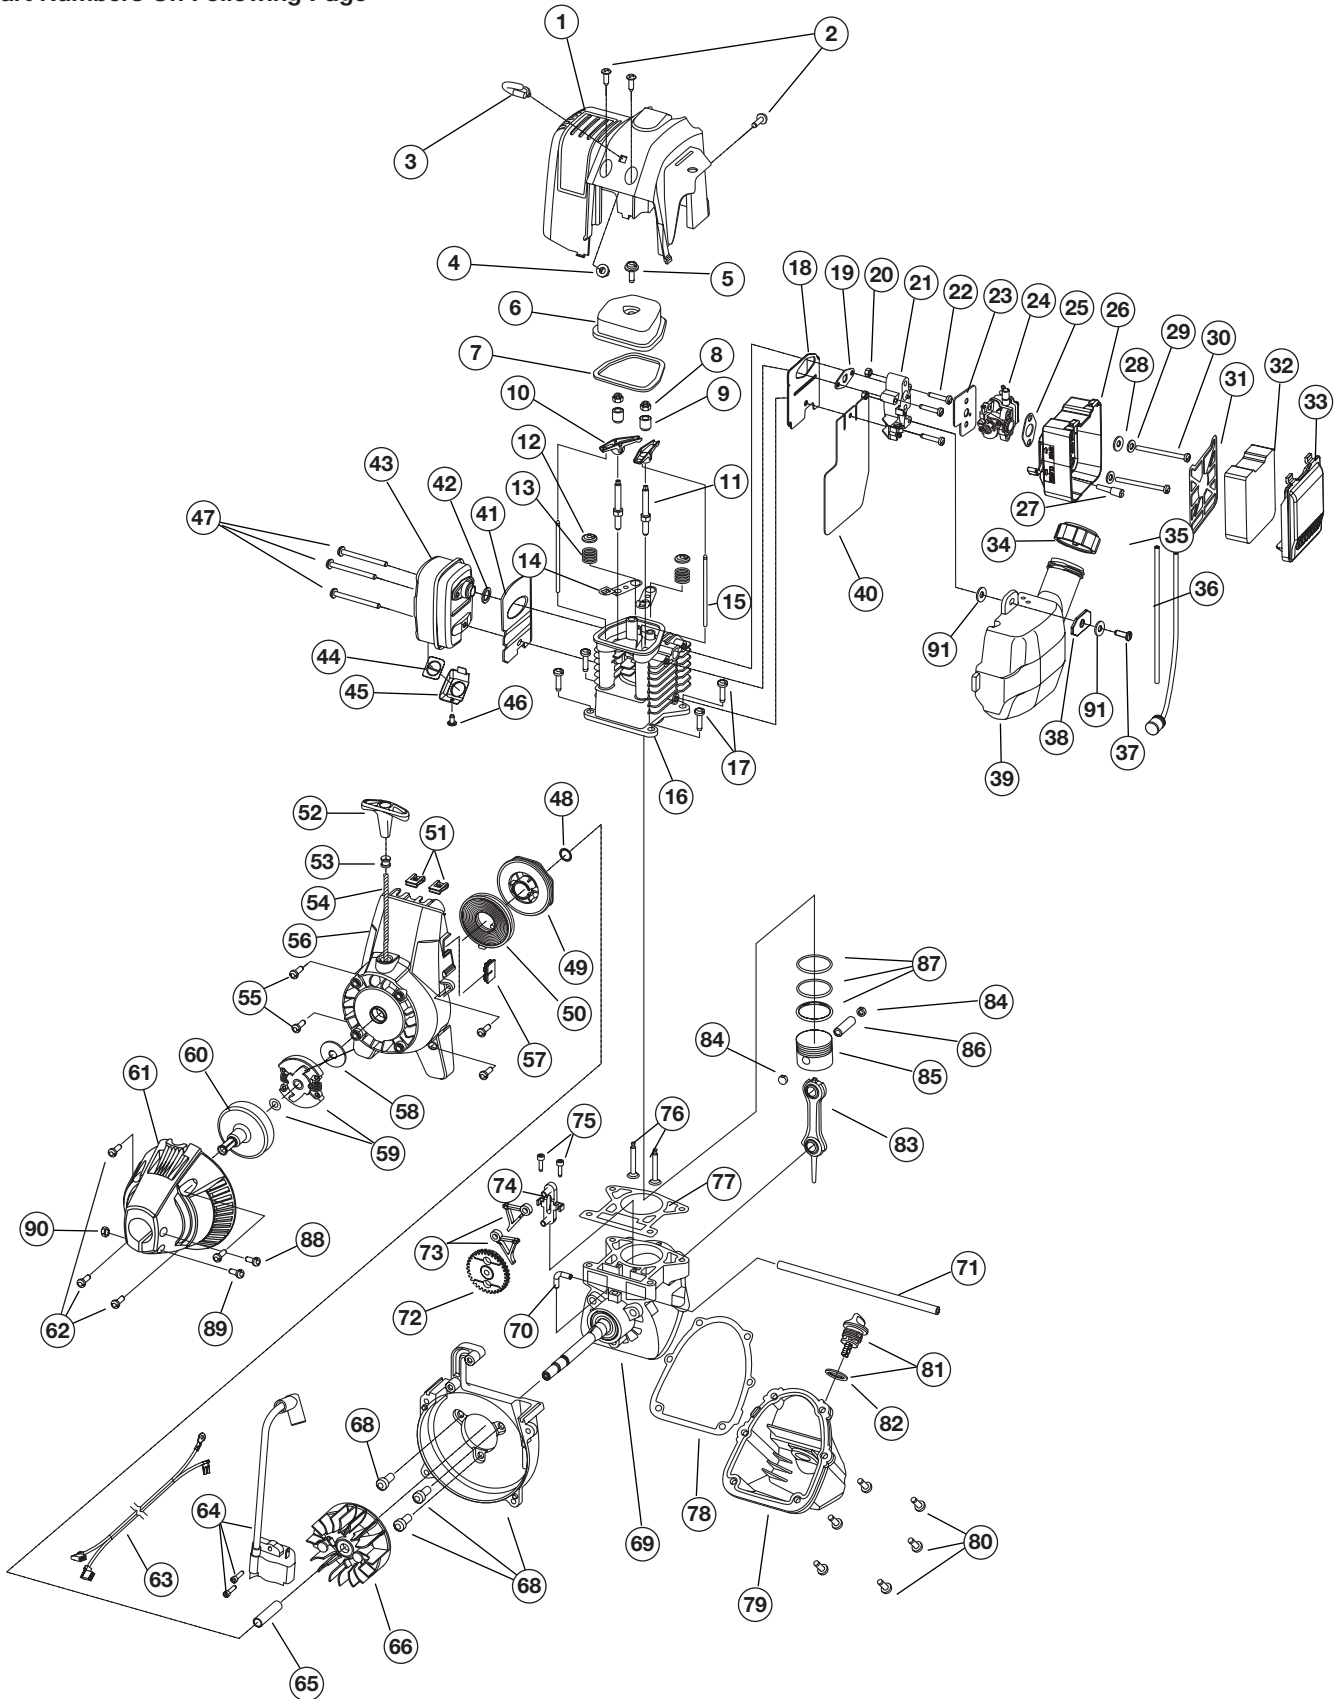

ENGINE PARTS - MODEL TB144 4-CYCLE GAS CULTIVATOR

PPN- 21AT144R766

Part Numbers On Following Page

ENGINE PARTS - MODEL TB144

4-CYCLE GAS CULTIVATOR

PPN- 21AT144R766

<u>Item</u>	<u>Part No.</u>	<u>Description</u>	<u>Item</u>	<u>Part No.</u>	<u>Description</u>
1	753-04028	Engine Cover	48	753-04288	Palnut
2	791-182339	Engine Cover Screws	49	753-1199	Recoil Pulley
3	791-182651	Starter Rope Eyelet	50	753-04286	Recoil Spring
4	791-182652	Eyelet Nut	51	791-182366	Nut Clip
5	791-181025	Valve Cover Screw	52	791-181079	Pull Handle
6	791-182098	Valve Cover	53	791-611061	Rope Guide
7	791-182099	Valve Cover Gasket	54	791-613103	Rope
8	791-182340	Rocker Adjustment Nut	55	791-181020	Starter Housing Screw
9	791-182101	Rocker Arm Pivot	56	791-182662	Starter Housing Assembly (includes 48-55)
10	791-182100	Rocker Arm	57	791-182537	Wire Grommet
11	791-182341	Rocker Arm Stud	58	791-182368	Clutch Washer
12	791-182103	Valve Spring Retainer	59	753-1238	Clutch with Washer
13	791-181038	Valve Spring	60	791-153592	Clutch Drum
14	791-182102	Push Rod Guide	61	753-1239	Clutch Cover
15	791-181033	Push Rod	62	791-181345	Clutch Cover Screw
16	791-182745	Cylinder Assembly (includes 11-14)	63	753-04039	Lead Wire
17	791-182344	Cylinder Screw	64	753-04040	Ignition Module with Screws
18	792-182345	Intake Baffle	65	791-181065	Spacer
19	791-182749	Carburetor Mount Gasket	66	791-182736	Flywheel
20	791-181034	Nut	67	791-181861	Screw
21	753-04029	Carburetor Mount (includes 20)	68	791-182743	Shroud Assembly with Screws (includes 67)
22	791-182348	Carburetor Mount Screw	69	791-182376	Crankcase Assembly (includes 70 & 71)
23	791-182732	Carburetor Gasket	70	791-182375	90° Elbow
24	753-04296	Carburetor with Primer	71	791-182379	Breather Hose
25	753-04030	Air Filter Gasket	72	791-181015	Cam Gear
26	753-04492	Air Filter Cover Assembly (includes 27, 28, 31-33)	73	753-1242	Cam Follower
27	791-182097	Breather Tube Assembly	74	791-181013	Cam Bracket
28	791-181000	Grommet Washer	75	791-181012	Cam Bracket Screw
29	791-182409	Washer	76	791-181040	Valves, Intake and Exhaust
30	753-04031	Air Filter Mounting Screw	77	791-182374	Cylinder Gasket
31	791-182657	Air Filter Plate	78	791-181018	Oil Pan Gasket
32	791-182658	Air Filter	79	791-182377	Oil Pan (includes 78 & 80)
33	791-182659	Air Filter Cover	80	791-181020	Oil Pan Screw
34	753-1229	Fuel Cap	81	753-04041	Dipstick Assembly (includes 82)
35	791-182352	Fuel Return Line	82	791-182290	O-Ring
36	791-182353	Fuel Pick-Up Line with Filter	83	791-181009	Connecting Rod
37	791-181080	Screw	84	791-181008	Wrist Pin Button
38	753-04035	Bushing	85	753-1243	Piston
39	791-182660	Fuel Tank Assembly (includes 34-36)	86	791-181006	Wrist Pin
40	791-182356	Fuel Tank Shield	87	791-181005	Piston Ring Set
41	753-1232	Muffler Baffle	88	791-145569	Anit-Rotation Screw
42	791-181048	Muffler Gasket	89	753-1240	Screw
43	753-0436	Muffler (includes 42, 44-46)	90	753-1241	Nut
44	791-180890	Spark Arrestor Screen	91	791-182236	Washer
45	791-181045	Screen Cover	*	791-180852	Spark Plug
46	791-181046	Screw	*	753-04087	Short Block Assembly (includes 5-17, 69-87)
47	791-182361	Muffler Mounting Screw	*	791-180142	Starter Pawl Repair Kit
			*	753-04014	Carburetor Repair Kit
			*	753-1248	Gasket/Diaphragm Repair Kit

* Parts not shown