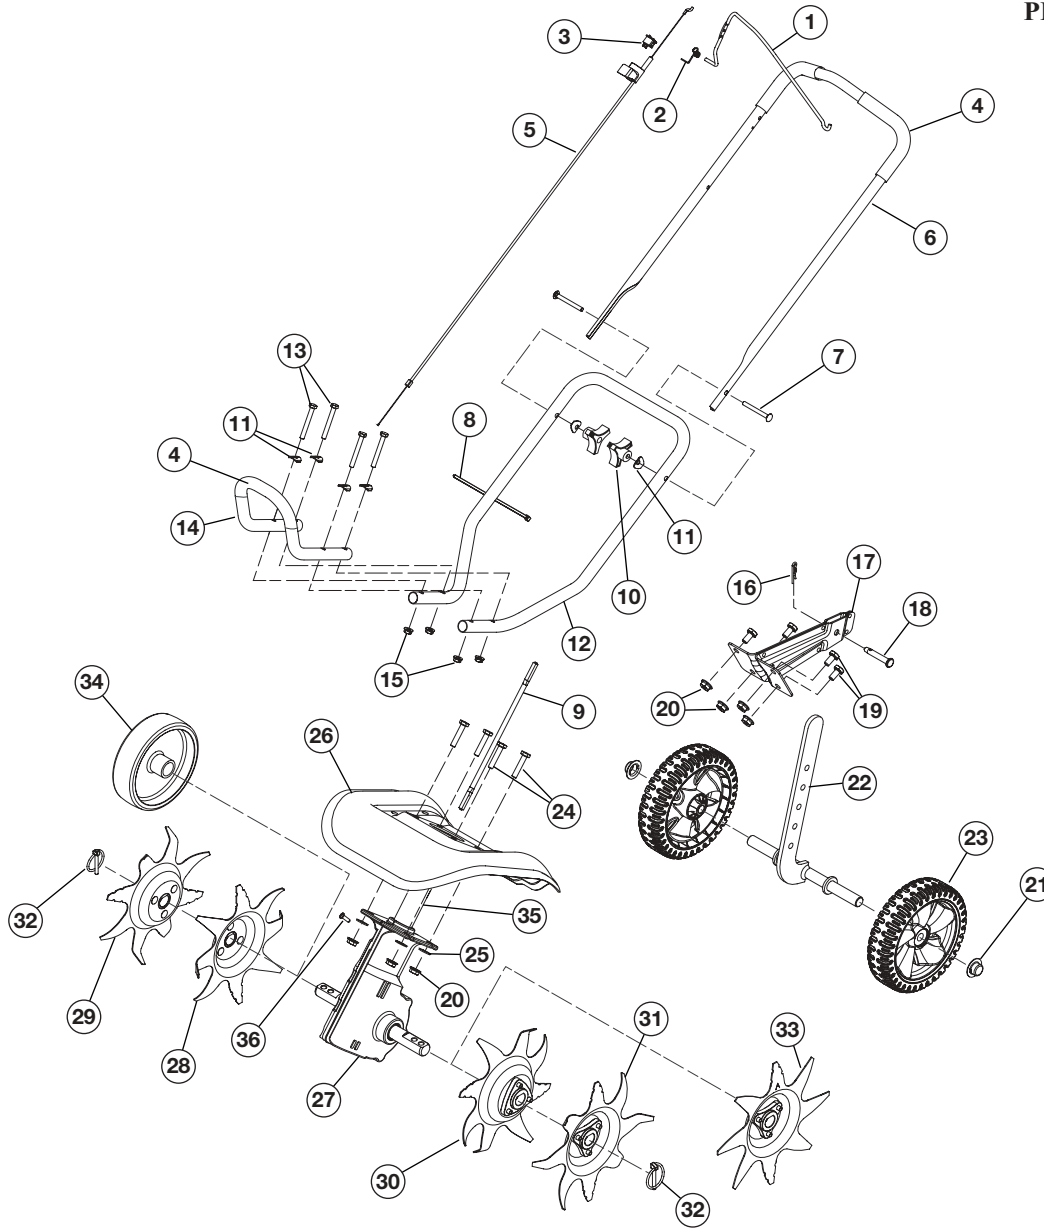

* Parts not shown

BOOM AND CULTIVATOR PARTS - MODEL TB144 4-CYCLE GAS CULTIVATOR

PPN- 21AT144R766

Item	Part No.	Description	Item	Part No.	Description
1	753-04042	Trottle Control	19	753-04060	Cap Screw
2	753-04043	Torsion Spring	20	753-04061	Lock Nut
3	791-182405	On/Off Switch	21	753-04062	Cap Push
4	753-04044	Foam Grip	22	753-04063	Wheel Support Bracket Assembly
5	753-04496	Throttle Cable	23	753-04501	Wheel
6	753-04498	Upper Handle	24	753-04065	Cap Screw
7	791-182899	Bolt	25	791-182678	Washer
8	753-04049	Cable Tie	26	753-04502	Tine Shield
9	753-04499	Flex Shaft	27	753-04075	Gear Box Assembly
10	753-182677	Knob	28	753-04074	Inner Tine (right side)
11	753-04052	Shoulder Washer	29	753-04073	Outer Tine (right side)
12	753-04053	Lower Handle	30	753-04072	Inner Tine (left side)
13	753-04054	Screw	31	753-04071	Outer Tine (left side)
14	753-04055	Front Handle	32	753-04070	Click Pin
15	753-04056	Lock Nut	33	753-04069	Edger Tine
16	753-04057	Cotter Pin	34	753-04068	Edger Wheel
17	753-04058	Tailpiece Bracket Assembly	35	753-04076	Drive Shaft Housing
18	753-04059	Clevis Pin	36	753-04077	Anti Rotation Screw