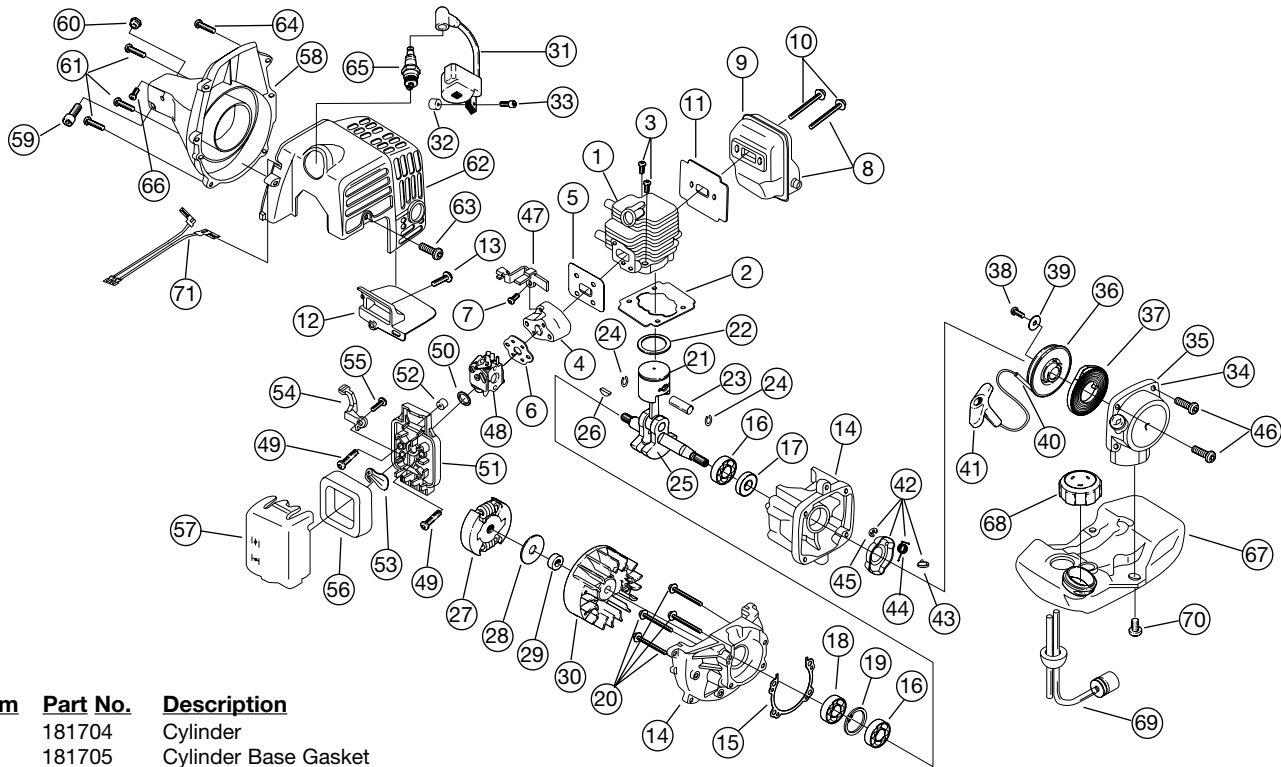

ENGINE PARTS - TROY-BILT MODEL TB2000

Item	Part No.	Description
1	181704	Cylinder
2	181705	Cylinder Base Gasket
3	181706	Bolt
4	181707	Insulator
5	181708	Insulator Gasket
6	181709	Carburetor Gasket
7	181710	Screw and Washer
8	181711	Muffler Assembly (includes 9 & 10)
9	181712	Muffler
10	181713	Screw
11	181714	Muffler Gasket
12	181715	Muffler Plate
13	181716	Screw
14	181717	Crankcase Service Assembly (includes 15-19 & 25)
15	181718	Crankcase Gasket
16	181719	Bearing
17	181720	Oil Seal
18	181721	Oil Seal
19	181722	Snap Ring
20	181723	Screw
21	181724	Piston
22	181725	Ring
23	181726	Piston Pin
24	181727	Snap Ring
25	181728	Crankshaft
26	181729	Key
27	181730	Clutch
28	181074	Clutch Washer
29	181731	Spacer
30	181732	Flywheel Assembly
31	181733	Module Assembly (includes 32 & 33)
32	181734	Spacer
33	181735	Screw
34	181777	Recoil Assembly (includes 35-41)
35	181737	Recoil Case
36	181738	Recoil Pulley
37	181739	Recoil Spring
38	181740	Screw
39	181741	Washer
40	181742	Rope

BOOM AND TRIMMER PARTS - TROY-BILT MODEL TB2000

Item	Part No.	Description
1	180866	Grip
2	181688	Throttle Cable Assembly
3	181556	Throttle Trigger
4	610314	Throttle Trigger Spring
5	182603	Throttle Trigger Assembly (includes 3 & 4)
6	180252	Switch Assembly
7	181690	Wire Lead Assembly
8	180869	Loop Handle Assembly (includes 9-11)
9	181070	Screw
10	182167	Loop Handle
11	182168	Bottom Clamp
12	182838	Drive Shaft Housing Assembly
13	182839	Flexible Drive Shaft
14	153597	Lower Clamp Assembly
15	180531	Shield Mounting Screw
16	182870	Bushing Housing Assembly
17	145569	Anti-Rotation Screw
18	180341	Shield and Blade Assembly (includes 19)
19	682061	Blade Assembly
20	182841	Outer Spool w/ Retainer (includes 21-23)
21	181458	Retainer
22	182842	Pawl Spring
23	182843	Ratchet Pawl
24	182844	Inner Reel
25	182845	Spool Cover