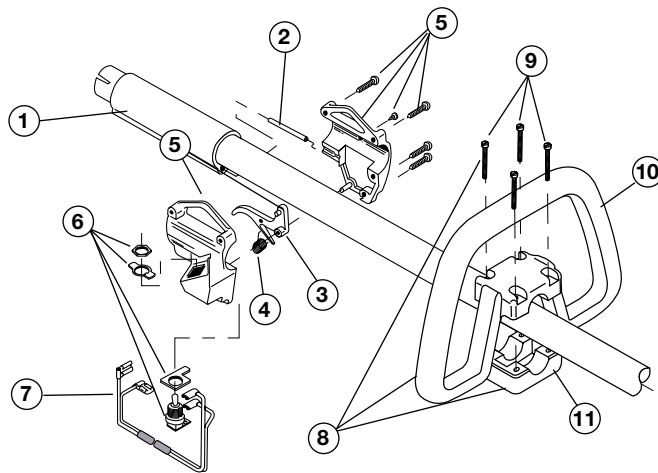

ENGINE PARTS - TROY-BILT MODEL TB2000

Item	Part No.	Description
1	181704	Cylinder
2	181705	Cylinder Base Gasket
3	181706	Bolt
4	181707	Insulator
5	181708	Insulator Gasket
6	181709	Carburetor Gasket
7	181710	Screw and Washer
8	181711	Muffler Assembly (includes 9 & 10)
9	181712	Muffler
10	181713	Screw
11	181714	Muffler Gasket
12	181715	Muffler Plate
13	181716	Screw
14	181717	Crankcase Service Assembly (includes 15-19 & 25)
15	181718	Crankcase Gasket
16	181719	Bearing
17	181720	Oil Seal
18	181721	Oil Seal
19	181722	Snap Ring
20	181723	Screw
21	181724	Piston
22	181725	Ring
23	181726	Piston Pin
24	181727	Snap Ring
25	181728	Crankshaft
26	181729	Key
27	181730	Clutch
28	181074	Clutch Washer
29	181731	Spacer
30	181732	Flywheel Assembly
31	181733	Module Assembly (includes 32 & 33)
32	181734	Spacer
33	181735	Screw
34	181777	Recoil Assembly (includes 35-41)
35	181737	Recoil Case
36	181738	Recoil Pulley
37	181739	Recoil Spring
38	181740	Screw
39	181741	Washer
40	181742	Rope

BOOM AND TRIMMER PARTS - TROY-BILT MODEL TB2000

Item	Part No.	Description
1	180866	Grip
2	181688	Throttle Cable Assembly
3	181556	Throttle Trigger
4	610314	Throttle Trigger Spring
5	182603	Throttle Trigger Assembly (includes 3 & 4)
6	180252	Switch Assembly
7	181690	Wire Lead Assembly
8	180869	Loop Handle Assembly (includes 9-11)
9	181070	Screw
10	182167	Loop Handle
11	182168	Bottom Clamp
12	182838	Drive Shaft Housing Assembly
13	182839	Flexible Drive Shaft
14	153597	Lower Clamp Assembly
15	180531	Shield Mounting Screw
16	182870	Bushing Housing Assembly
17	145569	Anti-Rotation Screw
18	180341	Shield and Blade Assembly (includes 19)
19	682061	Blade Assembly
20	182841	Outer Spool w/ Retainer (includes 21-23)
21	181458	Retainer
22	182842	Pawl Spring
23	182843	Ratchet Pawl
24	182844	Inner Reel
25	182845	Spool Cover