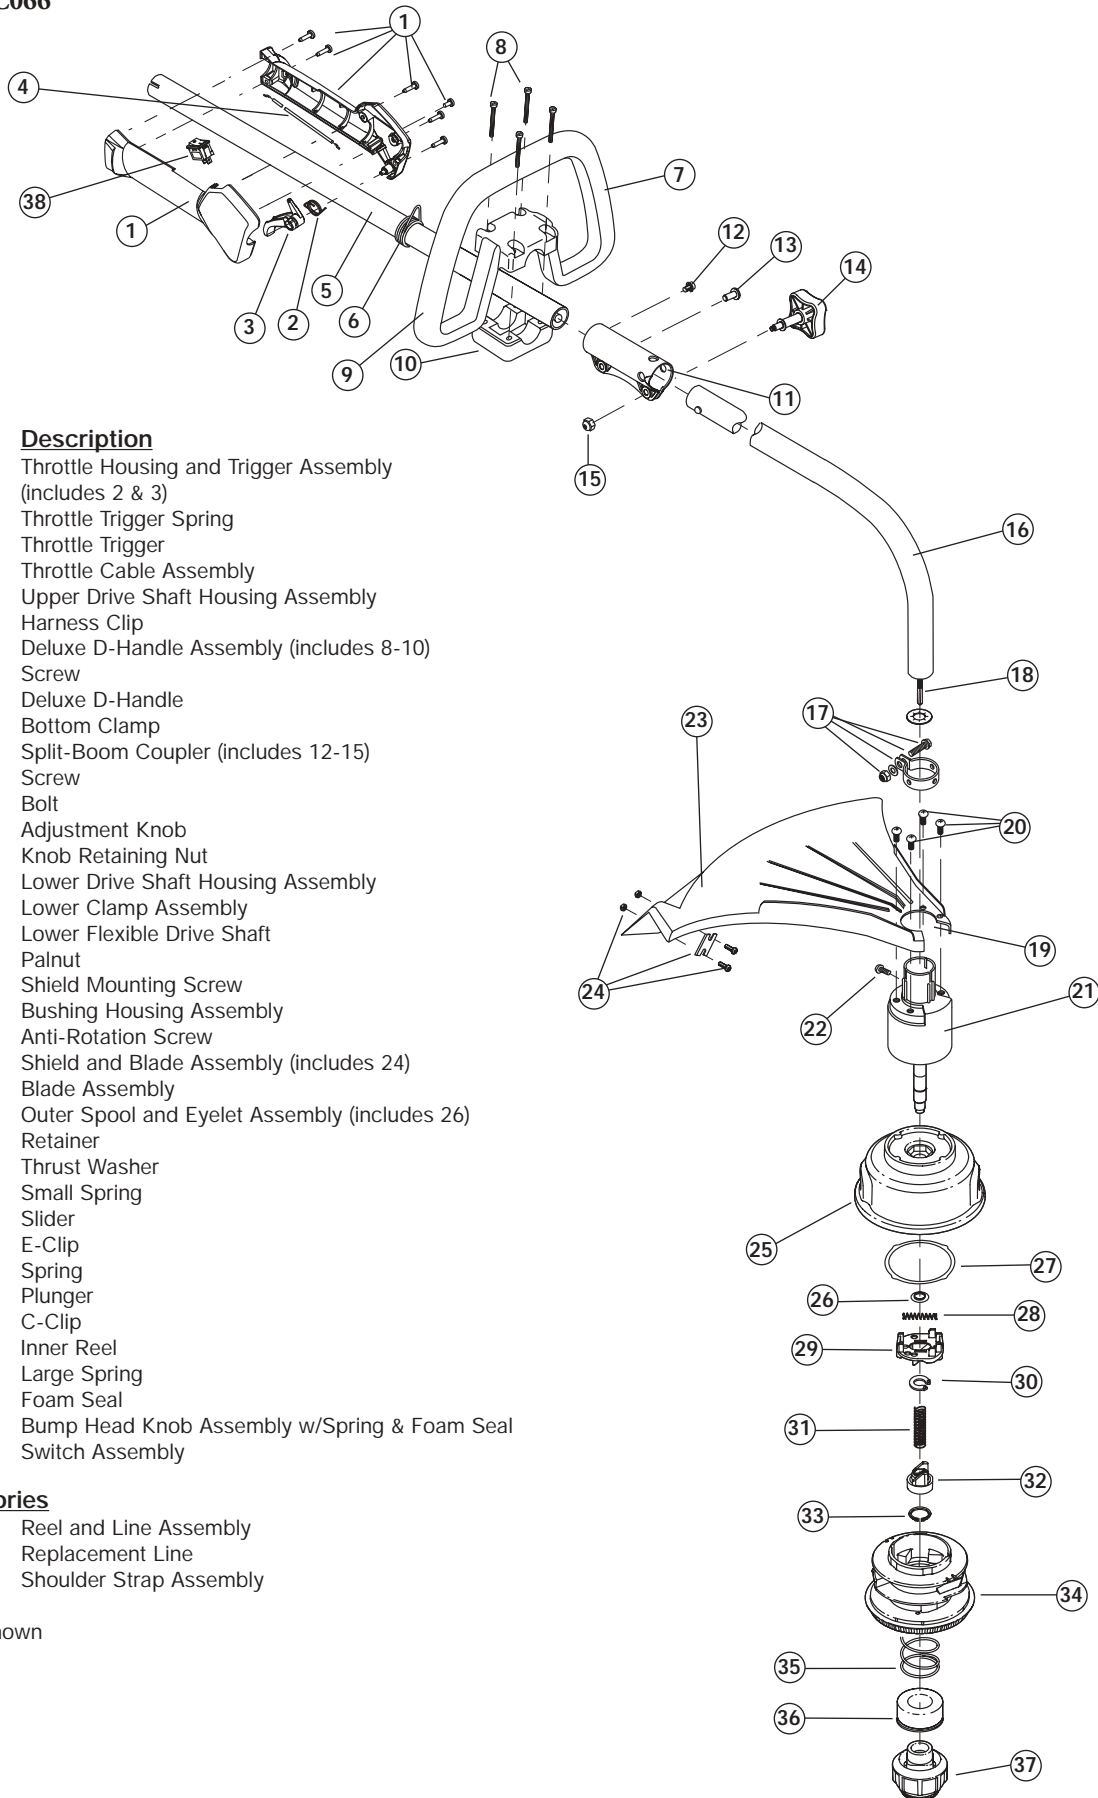

BOOM AND TRIMMER PARTS - MODEL TB25CS

2-CYCLE GAS TRIMMER

PPN - 41ADT25C066

Item	Part No.	Description
1	753-04234	Throttle Housing and Trigger Assembly (includes 2 & 3)
2	791-182690	Throttle Trigger Spring
3	753-04119	Throttle Trigger
4	753-04405	Throttle Cable Assembly
5	753-04236	Upper Drive Shaft Housing Assembly
6	791-610327	Harness Clip
7	791-180869	Deluxe D-Handle Assembly (includes 8-10)
8	791-181070	Screw
9	791-182167	Deluxe D-Handle
10	791-182168	Bottom Clamp
11	753-04406	Split-Boom Coupler (includes 12-15)
12	791-182057	Screw
13	791-181617	Bolt
14	791-181981	Adjustment Knob
15	791-181886	Knob Retaining Nut
16	791-180340	Lower Drive Shaft Housing Assembly
17	791-153597	Lower Clamp Assembly
18	791-181852	Lower Flexible Drive Shaft
19	791-181560	Palmnut
20	791-180531	Shield Mounting Screw
21	791-181857	Bushing Housing Assembly
22	791-145569	Anti-Rotation Screw
23	791-181659	Shield and Blade Assembly (includes 24)
24	791-181823	Blade Assembly
25	791-181457	Outer Spool and Eyelet Assembly (includes 26)
26	791-181458	Retainer
27	791-181561	Thrust Washer
28	791-181459	Small Spring
29	753-04257	Slider
30	791-181532	E-Clip
31	791-181531	Spring
32	791-181462	Plunger
33	791-181463	C-Clip
34	791-181464	Inner Reel
35	791-181465	Large Spring
36	791-181467	Foam Seal
37	791-181468	Bump Head Knob Assembly w/Spring & Foam Seal
38	791-182405	Switch Assembly