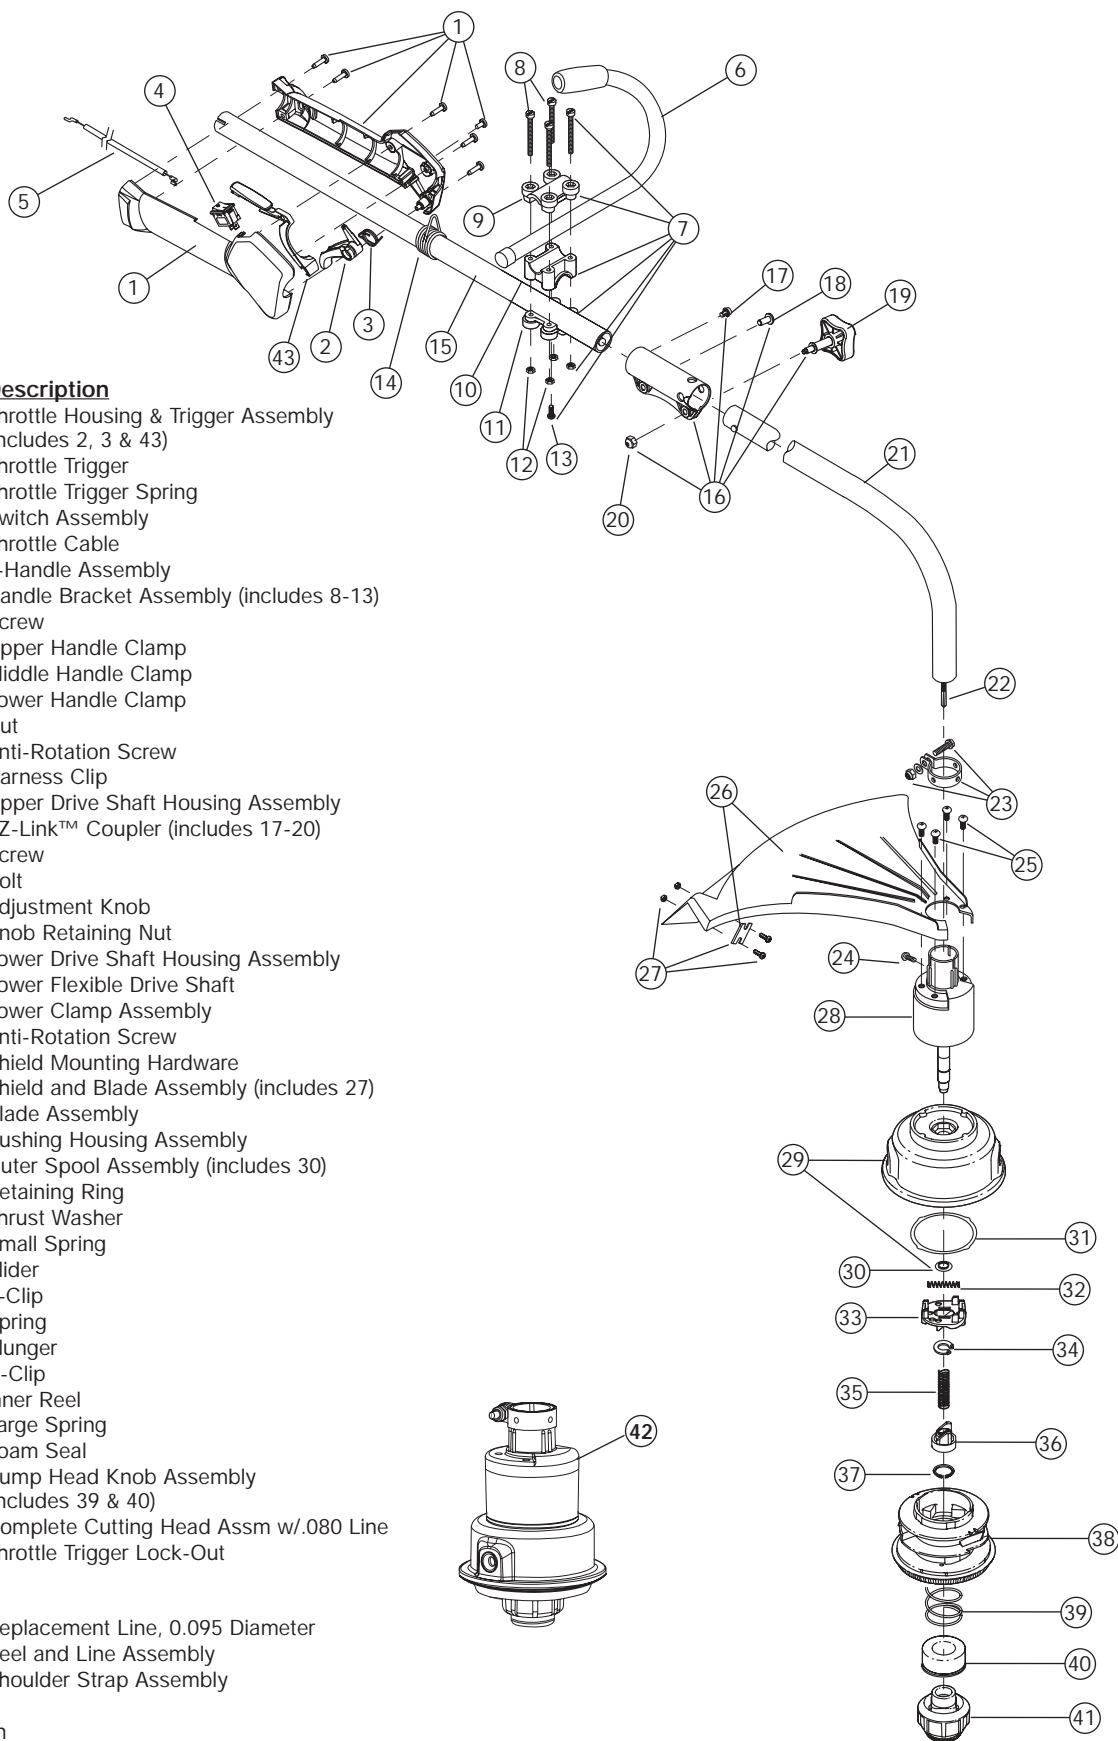

BOOM AND TRIMMER PARTS - MODEL TB25ET

2 CYCLE TRIMMER - BOOM

PPN - 41ADT2EC063

Item	Part No.	Description
1	753-04118	Throttle Housing & Trigger Assembly (includes 2, 3 & 43)
2	753-04119	Throttle Trigger
3	791-182690	Throttle Trigger Spring
4	791-182405	Switch Assembly
5	753-04136	Throttle Cable
6	791-180687	J-Handle Assembly
7	791-683295	Handle Bracket Assembly (includes 8-13)
8	791-181811	Screw
9	791-181812	Upper Handle Clamp
10	791-181813	Middle Handle Clamp
11	791-181814	Lower Handle Clamp
12	791-181815	Nut
13	791-145569	Anti-Rotation Screw
14	791-610327	Harness Clip
15	753-04236	Upper Drive Shaft Housing Assembly
16	753-1190	EZ-Link™ Coupler (includes 17-20)
17	791-182057	Screw
18	791-181617	Bolt
19	791-181981	Adjustment Knob
20	791-181886	Knob Retaining Nut
21	791-180340	Lower Drive Shaft Housing Assembly
22	791-181852	Lower Flexible Drive Shaft
23	791-153597	Lower Clamp Assembly
24	791-145569	Anti-Rotation Screw
25	791-180531	Shield Mounting Hardware
26	791-181659	Shield and Blade Assembly (includes 27)
27	791-181823	Blade Assembly
28	791-181857	Bushing Housing Assembly
29	791-181457	Outer Spool Assembly (includes 30)
30	791-181458	Retaining Ring
31	791-181561	Thrust Washer
32	791-181459	Small Spring
33	753-04257	Slider
34	791-181532	E-Clip
35	791-181531	Spring
36	791-181462	Plunger
37	791-181463	C-Clip
38	791-181464	Inner Reel
39	791-181465	Large Spring
40	791-181467	Foam Seal
41	791-181468	Bump Head Knob Assembly (includes 39 & 40)
42	791-181469	Complete Cutting Head Assm w/.080 Line
43	791-00041	Throttle Trigger Lock-Out