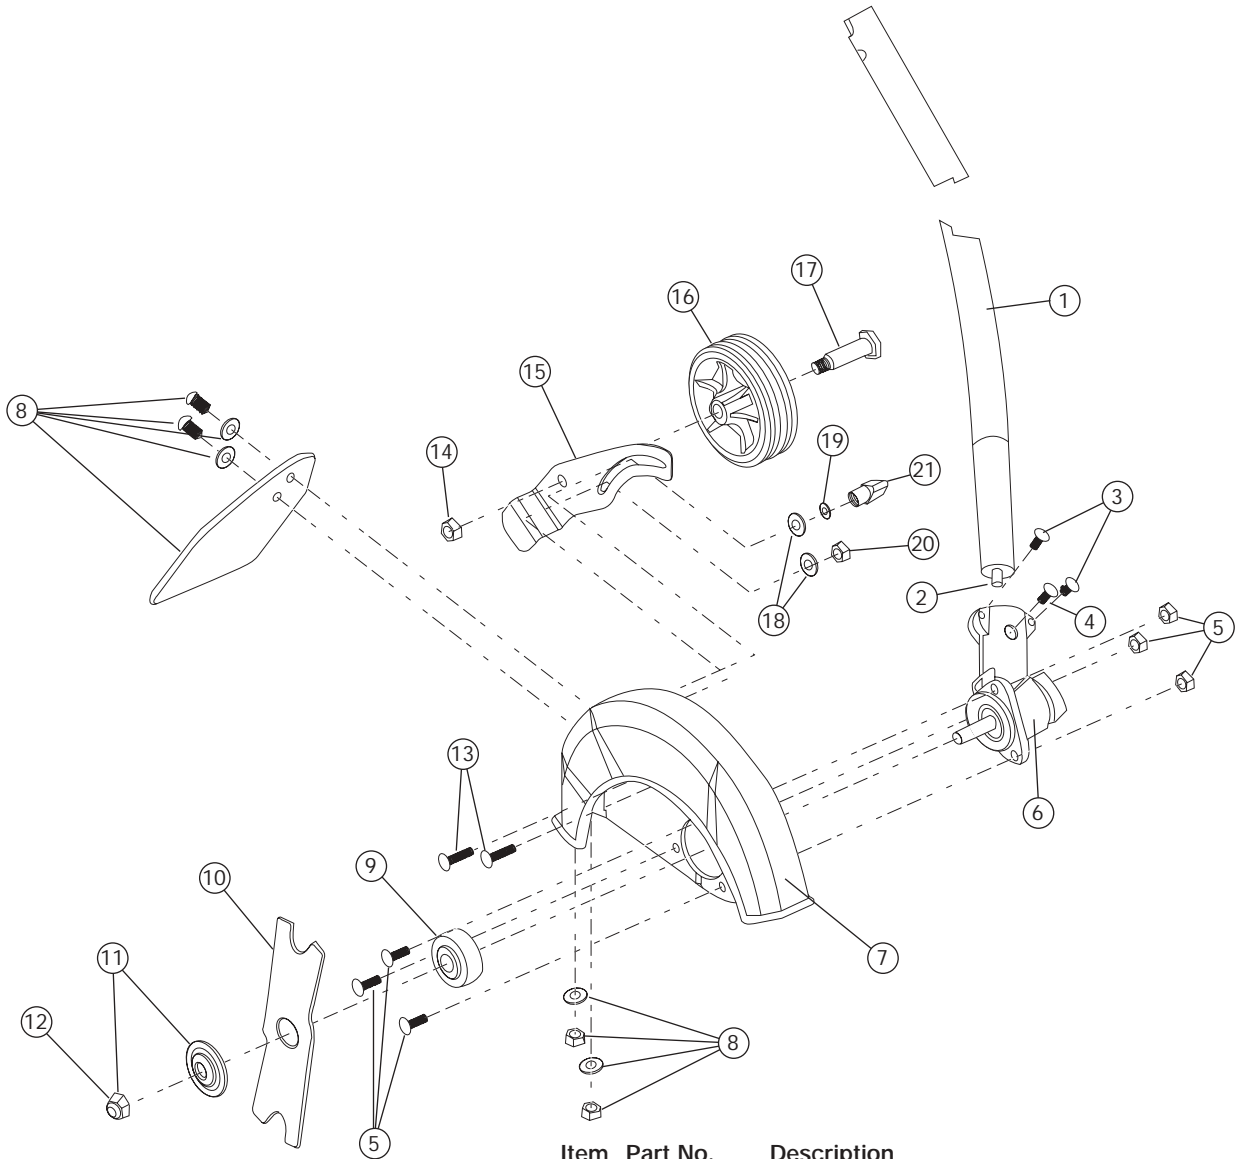

BOOM AND TRIMMER PARTS - MODEL TB25ET

2 CYCLE TRIMMER - BOOM

PPN - 41ADT2EC063

Item	Part No.	Description
1	753-04118	Throttle Housing & Trigger Assembly (includes 2, 3 & 43)
2	753-04119	Throttle Trigger
3	791-182690	Throttle Trigger Spring
4	791-182405	Switch Assembly
5	753-04136	Throttle Cable
6	791-180687	J-Handle Assembly
7	791-683295	Handle Bracket Assembly (includes 8-13)
8	791-181811	Screw
9	791-181812	Upper Handle Clamp
10	791-181813	Middle Handle Clamp
11	791-181814	Lower Handle Clamp
12	791-181815	Nut
13	791-145569	Anti-Rotation Screw
14	791-610327	Harness Clip
15	753-04236	Upper Drive Shaft Housing Assembly
16	753-1190	EZ-Link™ Coupler (includes 17-20)
17	791-182057	Screw
18	791-181617	Bolt
19	791-181981	Adjustment Knob
20	791-181886	Knob Retaining Nut
21	791-180340	Lower Drive Shaft Housing Assembly
22	791-181852	Lower Flexible Drive Shaft
23	791-153597	Lower Clamp Assembly
24	791-145569	Anti-Rotation Screw
25	791-180531	Shield Mounting Hardware
26	791-181659	Shield and Blade Assembly (includes 27)
27	791-181823	Blade Assembly
28	791-181857	Bushing Housing Assembly
29	791-181457	Outer Spool Assembly (includes 30)
30	791-181458	Retaining Ring
31	791-181561	Thrust Washer
32	791-181459	Small Spring
33	753-04257	Slider
34	791-181532	E-Clip
35	791-181531	Spring
36	791-181462	Plunger
37	791-181463	C-Clip
38	791-181464	Inner Reel
39	791-181465	Large Spring
40	791-181467	Foam Seal
41	791-181468	Bump Head Knob Assembly (includes 39 & 40)
42	791-181469	Complete Cutting Head Assm w/.080 Line
43	791-00041	Throttle Trigger Lock-Out

Optional Accessories

- * 791-180120 Replacement Line, 0.095 Diameter
- * 753-04218 Reel and Line Assembly
- * 791-682075 Shoulder Strap Assembly

* Items Not Shown

REPLACEMENT PARTS - MODEL TB25ET
2 CYCLE GAS TRIMMER - ADD-ON
PPN 41ADT2EC063