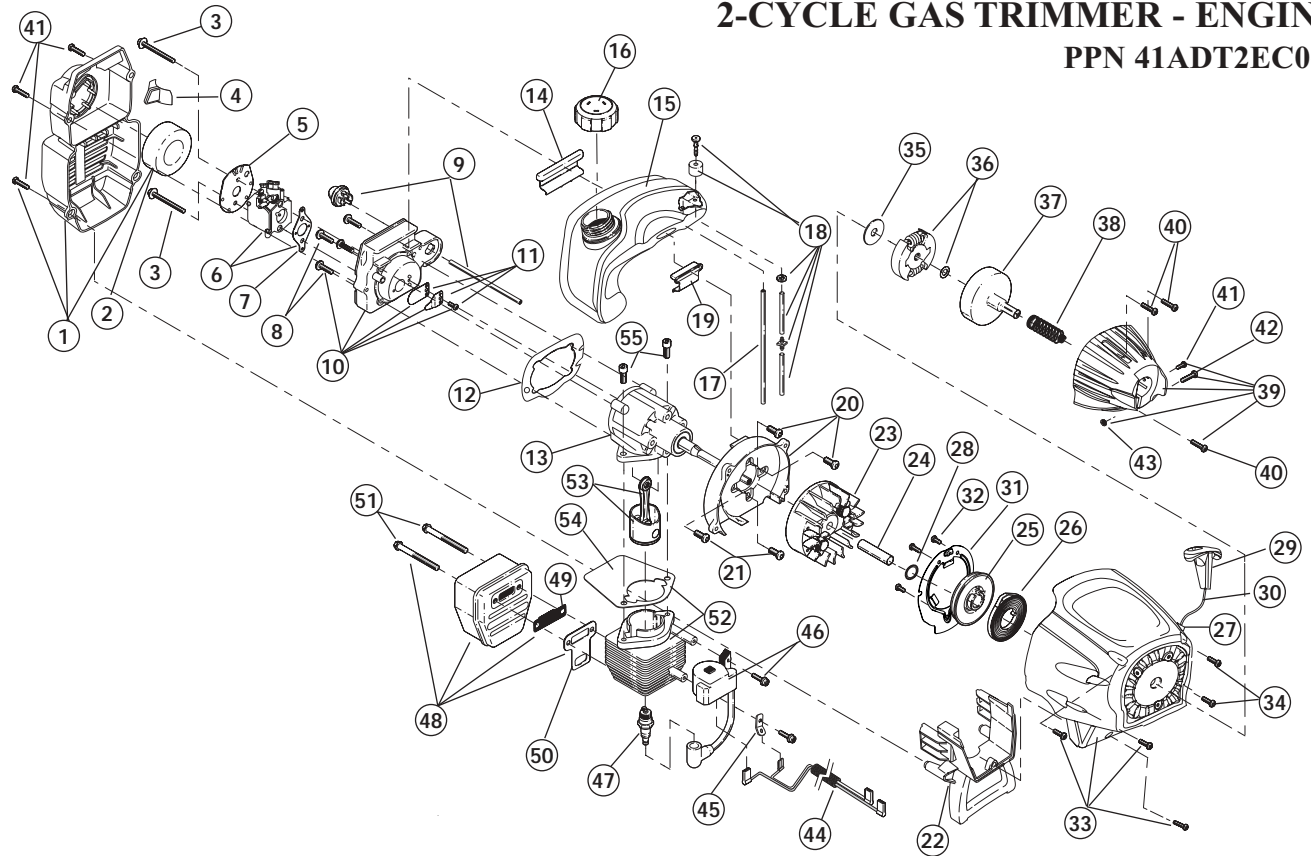

ENGINE PARTS - MODEL TB25ET 2-CYCLE GAS TRIMMER - ENGINE PPN 41ADT2EC063

Item	Part No.	Description	Item	Part No.	Description
1	753-1192	Air Cleaner/Muffler Cover Assembly (includes 2 & 40)	33	753-1203	Starter Housing Assembly (includes 23-30 & 32)
2	791-180350B	Air Cleaner Filter	34	791-181862	Housing Screw
3	791-180351	Carburetor Mounting Screw Assembly	35	791-182368	Clutch Washer
4	753-1193	Choke Extension	36	791-182369	Clutch Rotor Assembly
5	753-1194	Choke Plate	37	791-153592	Clutch Drum Assembly
6	753-1195	Carburetor Assembly (includes 7)	38	791-612468	Spring
7	791-610675	Carburetor Gasket	39	753-1204	Clutch Cover Assembly (includes 37-40)
8	791-181860	Carb Mount Screw	40	791-181345	Cover Screw
9	791-181801	Primer and Hose Assembly	41	791-182519	Anti-Rotation Screw
10	753-1196	Carb Mount Assembly (includes 8)	42	753-04003	Clamping Screw
11	791-684451	Reed Assembly	43	791-180217	Clamping Nut
12	753-1208	Carburetor Mount Gasket	44	791-182798	Wire Leads and Sleeve
13	791-182791	Crank Case Service Assembly (includes 8)	45	791-611063	Ground Tab
14	791-612134	Rear Mounting Pad	46	753-1205	Module Assembly
15	753-04307	Fuel Tank Assembly (includes 16-18)	47	791-610311B	Spark Plug
16	791-182612	Fuel Cap Assembly	48	791-182066	Muffler Assembly (includes 46-448)
17	791-182352	Fuel Return Line	49	791-182747	Spark Arrestor Screen
18	753-04233	Fuel Line Assembly	50	753-04159	Exhaust Gasket
19	791-145308	Front Mounting Pad	51	791-147575	Muffler Mounting Bolt Assembly
20	791-153520	Shroud Assembly	52	753-1206	Cylinder Assembly (includes 49 & 52)
21	791-181861	Shroud Screw	53	753-1207	Piston and Rod Assembly
22	791-182064	Shroud Extension and Stand	54	753-1197	Cylinder Gasket
23	791-182736	Flywheel Assembly	55	791-182723	Cylinder Bolt
24	791-181065	Spacer	*	791-180090	O.E.M. Carburetor Repair Kit (Zama)
25	753-1199	Recoil Pulley Assembly	*	791-180091	Gasket Diaphragm Repair Kit (Zama)
26	753-1236	Recoil Spring	*	753-1209	Piston Ring Set
27	753-1200	Rope Guide	*	753-1210	Short Block Assembly (includes 8, 13, 21, 49-52)
28	791-181247	Pulley Retainer	*	791-181599	Clutch Springs (Qty. 2)
29	791-181079	Pull Handle			
30	791-613103	Rope			
31	753-1201	Pressure Plate Assembly			
32	753-1202	Plate Screw			
			*	Items Not Shown